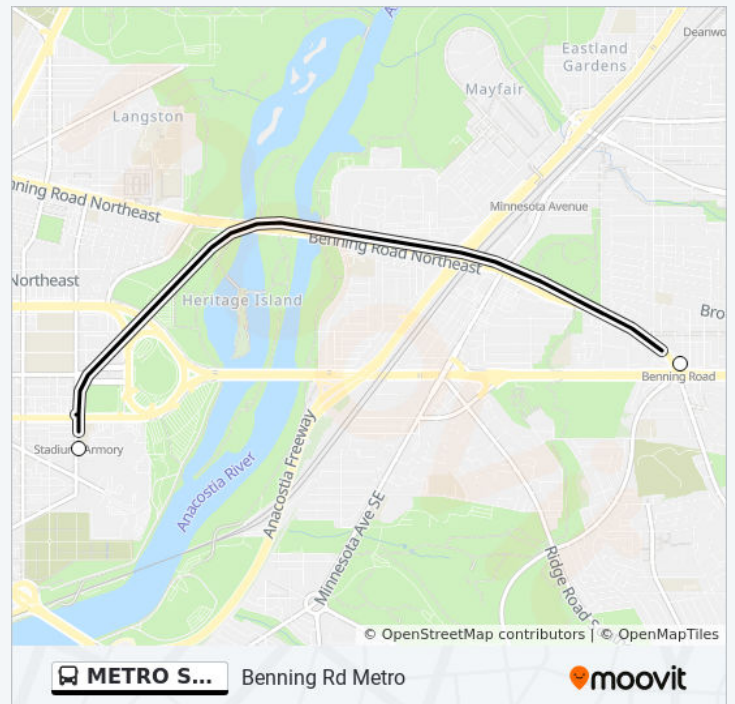

METRO STATION CLOSURE SHUTTLE bus Info

Direction: Greenbelt Metro

Stops: 2

Trip Duration: 12 min

Line Summary:

 [METRO STATION CLOSURE SHUTTLE bus Line Map](#)

Direction: New Carrollton Metro

6 stops

[VIEW LINE SCHEDULE](#)

Stadium-Armory 150 19th Street Se, Washington

Minnesota Ave 4120 Minnesota Avenue Ne, Washington

Deanwood Metro Station 4651 Polk Street Ne, Washington

Cheverly Metro Station

Landover Metro Station

METRO STATION CLOSURE SHUTTLE bus Info

Direction: New Carrollton Metro

Stops: 6

Trip Duration: 48 min

Line Summary:

Direction: Stadium Armory Metro Station

6 stops

[VIEW LINE SCHEDULE](#)

New Carrollton Metro Station

Landover Metro Station

Cheverly Metro Station

Deanwood Metro
Station 4651 Polk Street Ne, Washington

Minnesota
Ave 4120 Minnesota Avenue Ne, Washington

Stadium-Armory 150 19th Street Se, Washington