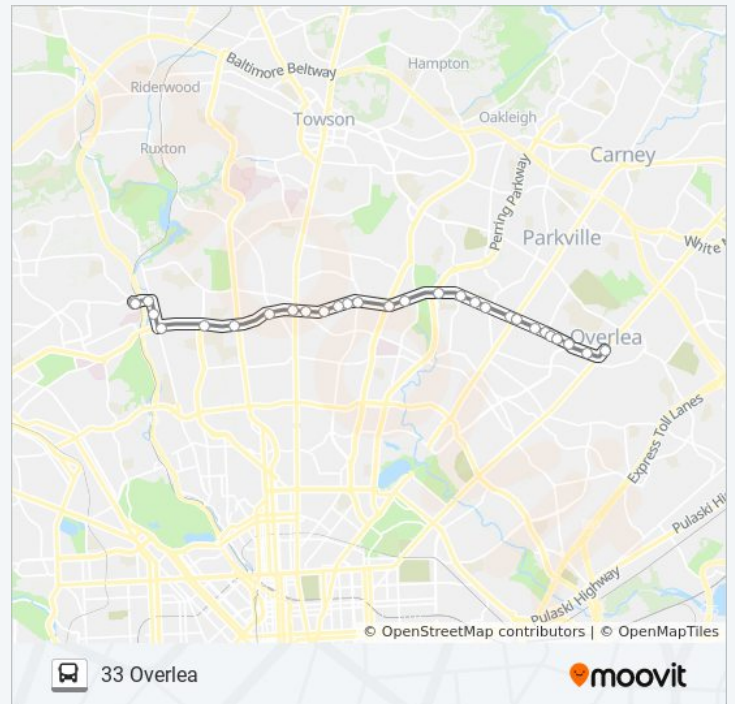

Falls Rd & Mattfeldt Ave Opp Nb

Kelly Ave & Falls Rd FS Wb

Kelly Ave & Sulgrave Ave Wb

**Direction: Overlea**

47 stops

[VIEW LINE SCHEDULE](#)

Kelly Ave & Sulgrave Ave Wb

Kelly Ave & South Rd Eb

Fleetwood Ave & Cedonia Ave Eb

Belair Rd & Overlea Loop Sb

Belair Rd & Overlea Ave Nb

Belair Rd & Elm Ave Nb

Belair Rd & Fullerton Ave FS Nb

Belair Rd & Thorncliff Rd Nb

Belair Rd & Rossville Blvd Nb

Belair Rd & Ridge Rd Nb

Belair Rd & Wholesale Club Dr Nb

Belair Rd & Louisa Ave Nb

8221 Town Center Dr Opp Wb

8219 Town Center Dr Wb

Town Center Dr & Lowes Theatre Wb

Town Center Dr & Corporate Dr Wb

Corporate Dr & Comcast Offices Opp Wb

8020 Sandpiper Cir Opp Wb

Sandpiper Cir & White Marsh Health Center Wb

White Marsh Mall

White Marsh Park And Ride Bay 1

White Marsh Park & Ride

33 bus time schedules and route maps are available in an offline PDF at [moovitapp.com](https://moovitapp.com). Use the [Moovit App](#) to see live bus times, train schedule or subway schedule, and step-by-step directions for all public transit in Washington, D.C. - Baltimore, MD.