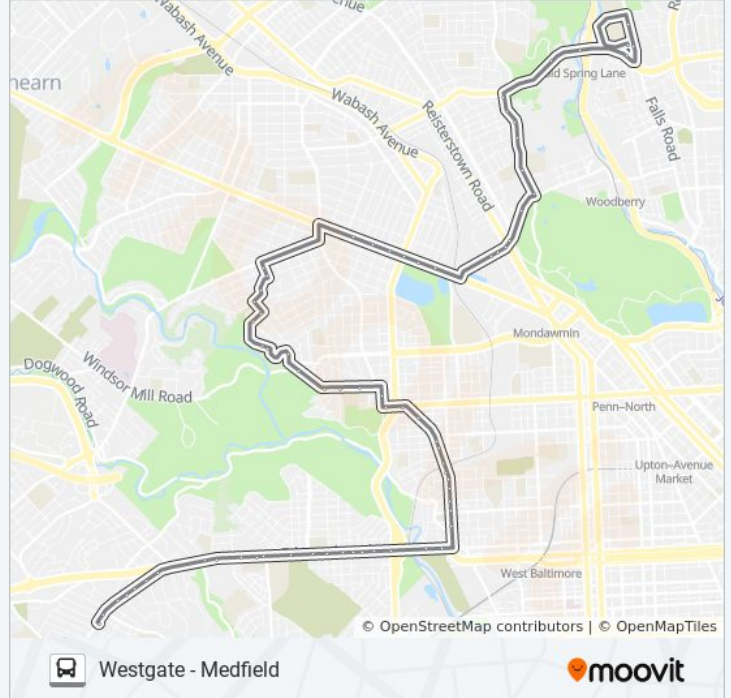

Direction: Westgate

67 stops

[VIEW LINE SCHEDULE](#)

Poly Western High School
 Poly Western High School
 Falls Rd & Western High School And Polytechnic Institute Sb
 Falls Rd & Spaths Ln FS Sb
 Cold Spring Ln & Grandview Ave FS Wb
 Cold Spring Ln & Cold Spring Light Rail Station Mid Wb
 Cold Spring Ln & Tamarind Rd Wb
 Greenspring Ave & Cold Spring Ln
 Greenspring Ave & Loyola Southway
 Greenspring Ave & Oswego Ave
 Greenspring Ave & Shirley Ave
 Greenspring Ave & Foxwell Apartments Sb
 Greenspring Ave & Druid Park Dr
 Druid Park Dr & Hilldale Pl
 Druid Park Dr & Park Heights Ave Wb
 Druid Park Dr & Reisterstown Rd FS Wb
 Druid Park Dr & Towanda Ave Wb
 2900 Druid Park Dr
 Liberty Heights Ave & Rosedale Rd Nb

Liberty Heights Ave & Ellamont Rd Nb
Liberty Heights Ave & Hilton Rd Wb
Liberty Heights Ave & Denison St FS Wb
Liberty Heights & Cedardale Wb
Liberty Heights Ave & Copely Rd Nb
Granada Ave & Norfolk Ave Sb
Granada Ave & Fairview Ave Sb
Wakefield Rd & Bonner Rd FS Sb
Lawina Rd & Wakefield Rd FS Sb
Westchester Rd & Lawina Rd FS Wb
Westchester Rd & Clifton Rd Sb
4429 Clifton Rd Eb
Clifton Rd & Talbot Rd Eb
Clifton Ave & Mondawmin Ave Eb
Clifton Ave & Monticello Rd FS Eb
Clifton Ave & Mt Holly St Eb
Clifton Ave & Allendale Rd Opp Eb
Clifton Ave & Elsinore Ave Eb
Denison St & Walbrook Ave Sb
North Ave & Denison St Eb FS
North Ave & Bloomingdale Rd Eb
Bloomingdale Rd & Rosedale St Sb
Bloomingdale Rd & Brighton St Sb
Bloomingdale Rd & Presstman St Sb
Bloomingdale Rd & Belmont Ave Sb
Bloomingdale Rd & Ellicott Dr Sb
Bloomingdale Rd & Winchester St Sb
Poplar Grove St & Riggs Ave Sb
Poplar Grove St & Mosher St Sb
Poplar Grove St & Lafayette Ave Sb
Poplar Grove St & Franklinton Rd Sb
Edmondson Ave & Longwood St Wb
Edmondson Ave & Hilton St FS Wb