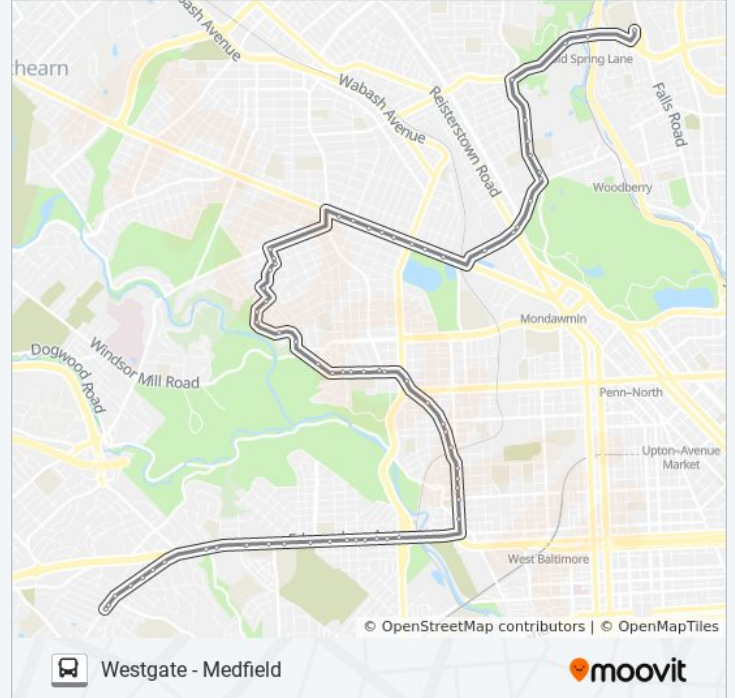

Fairview Ave & Windsor Apartments Opp Nb

Granada Ave & Norfolk Ave Nb

Granada Ave & Forest Park Ave Wb

Liberty Heights & Ayrdale Ave FS Sb

Liberty Heights & Callaway Ave Sb

Liberty Hts & Grantley Rd Sb

Liberty Heights Ave & Edgewood St Sb

Liberty Hts & Denison St Sb

Liberty Heights Ave & Hilton St FS Sb

Liberty Hts & Ellamont Opp Sb

Liberty Heights Ave & Dukeland St Sb

Druid Park Dr & Public Works Eb

Druid Park Dr & Reisterstown Rd Eb

Druid Park Dr & Reisterstown Rd FS Eb

Druid Park Dr & Hilldale Pl

Greenspring Ave & Druid Park Dr FS Nb
 Greenspring Ave & Park Hill Ave
 Greenspring Ave & Foxwell Apartments
 Greenspring Ave & Kennedy Krieger Institute Nb
 Greenspring Ave & Shirley Ave
 Greenspring Ave & Cold Spring Ln
 Cold Spring Ln & Tamarind Rd Opp Eb
 Cold Spring Ln & Light Rail Eb
 Poly Western High School

Direction: Westgate

67 stops

[VIEW LINE SCHEDULE](#)

Poly Western High School
 Poly Western High School
 Falls Rd & Western High School And Polytechnic Institute Sb
 Falls Rd & Spaths Ln FS Sb
 Cold Spring Ln & Grandview Ave FS Wb
 Cold Spring Ln & Cold Spring Light Rail Station Mid Wb
 Cold Spring Ln & Tamarind Rd Wb
 Greenspring Ave & Cold Spring Ln
 Greenspring Ave & Loyola Southway
 Greenspring Ave & Oswego Ave
 Greenspring Ave & Shirley Ave
 Greenspring Ave & Foxwell Apartments Sb
 Greenspring Ave & Druid Park Dr
 Druid Park Dr & Hilldale Pl
 Druid Park Dr & Park Heights Ave Wb
 Druid Park Dr & Reisterstown Rd FS Wb
 Druid Park Dr & Towanda Ave Wb
 2900 Druid Park Dr
 Liberty Heights Ave & Rosedale Rd Nb