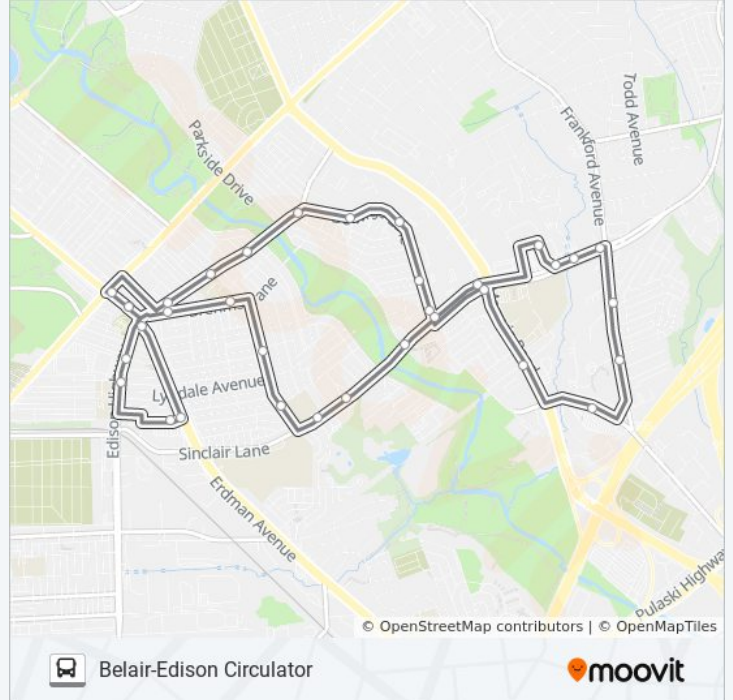

Direction: Belair-Edison Loop

34 stops

[VIEW LINE SCHEDULE](#)

- Erdman Ave & Annetta Ave Wb Opp
- Erdman Ave & Belair Rd Wb
- Mannasota Ave & Lake Ave Eb
- Mannasota Ave & Chesterfield Ave Eb
- Mannasota Ave & Ramona Ave Eb
- Mannasota Ave & Sheldon Ave
- Bowleys Ln & Plainfield Ave Sb
- Bowleys Ln & Gunther Ave
- Bowleys Ln & Homesdale Ave Sb
- Bowleys Ln & Sinclair Ln Sb
- Sinclair Ln & Moravia Rd Ns Eb
- Moravia Rd & Truesdale Ave Sb
- 6050 Moravia Park Dr & Senior Apartments Eb
- Frankford Ave & Relcrest Rd Nb
- Frankford Ave & Force Rd FS Nb
- Sinclair Ln & Frankford Ave FS Wb
- Sinclair Ln & Goodnow Rd Wb
- Sinclair Ln & Parkside Plaza MB Wb
- Parkside Shopping Center
- Sinclair Ln & Moravia Rd FS Wb
- Sinclair Ln & Bowleys Ln Wb
- Sinclair La & Parkside Dr Wb

57 bus Time Schedule

Belair-Edison Loop Route Timetable:

Sunday	9:20 AM - 6:00 PM
Monday	6:00 AM - 6:40 PM
Tuesday	6:00 AM - 6:40 PM
Wednesday	6:00 AM - 6:40 PM
Thursday	6:00 AM - 6:40 PM
Friday	6:00 AM - 6:40 PM
Saturday	8:00 AM - 6:40 PM

57 bus Info

Direction: Belair-Edison Loop

Stops: 34

Trip Duration: 28 min

Line Summary:

Sinclair Ln & Arbor View Wb
Sinclair Ln & Dudley Ave FS Wb
Chesterfield Ave & Ravenwood Ave Nb
Chesterfield Ave & Juneway Nb
Brehms Ln & Pelham Ave FS Wb
Brehms Ln & Mayfield Ave Wb
Erdman Ave & Edison Hwy Sb
Erdman Ave & Enoch Pratt Library Center
Erdman Shopping Center
Edison Hwy & Elmley Ave Nb
Edison Hwy & Clifftmont Ave Nb
Erdman Ave & Annetta Ave Wb Opp