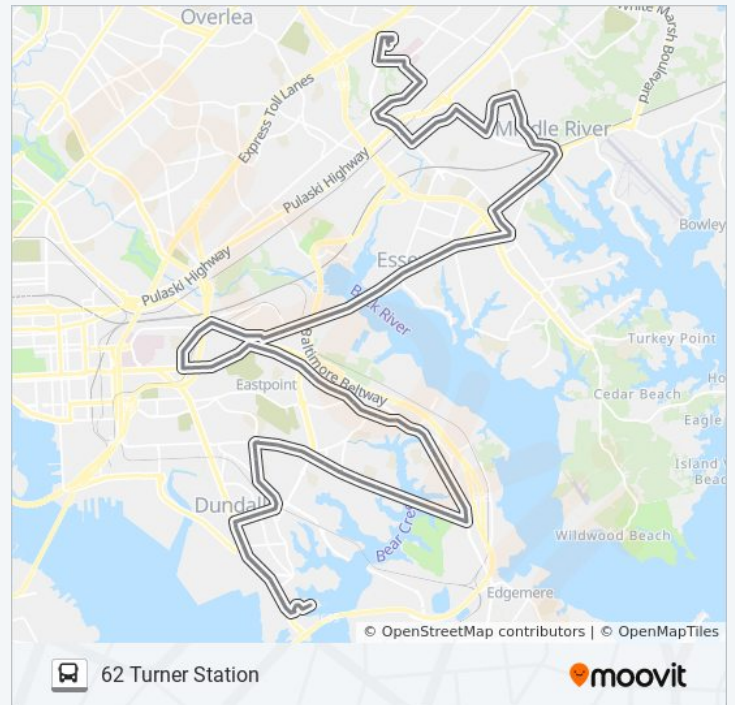

Kelso Dr & Nashua Ct FS Eb

Kelso Dr & Martin Blvd Eb

Compass Rd & Martin Blvd FS Eb

Compass Rd & Honeycomb Rd Eb

Middle River Rd & Compass Rd FS Sb

Middle River Rd & Pawnee Rd Opp Sb

Middle River Rd & Windlass Dr Sb

Middle River Rd & Ballard Ave Opp Sb

Martin Blvd & Riverton Rd Sb

Eastern Blvd & Kingston Rd Opp Wb

Eastern Blvd & Old Eastern Ave Wb

Eastern Blvd & Orville Rd Wb

Stemmers Run Rd & Eastern Blvd FS Sb

Stemmers Run Rd & Old Eastern Ave Sb

Old Eastern Ave & Stemmers Run Blvd FS Wb

Old Eastern Ave & Essex Ave Wb

Old Eastern Ave & Selig Ave Wb

Eastern Blvd & Marlyn Ave Wb

Eastern Blvd & Stuart St Wb

Eastern Blvd & Woodward Dr Wb

Eastern Blvd & Taylor Ave Wb

Eastern Blvd & Mace Ave Wb

Eastern Blvd & Helena Ave Wb

Eastern Blvd & Essex Park & Ride Wb

Eastern Ave & Diamond Point Rd Wb

Eastern Ave & Rolling Mill Rd Wb

Eastern Ave & 54th St Wb

Eastern Ave & North Point Blvd Wb

Eastern Ave & 45th St Eb

Eastern Ave & Pembroke Blvd FS Eb

Eastern Ave & Westham Wy Opp Eb

Eastern Ave & Fairview Ave FS Eb

North Point Rd & Willow Rd Sb

Direction: Turner Station

Stops: 79

Trip Duration: 73 min

Line Summary: