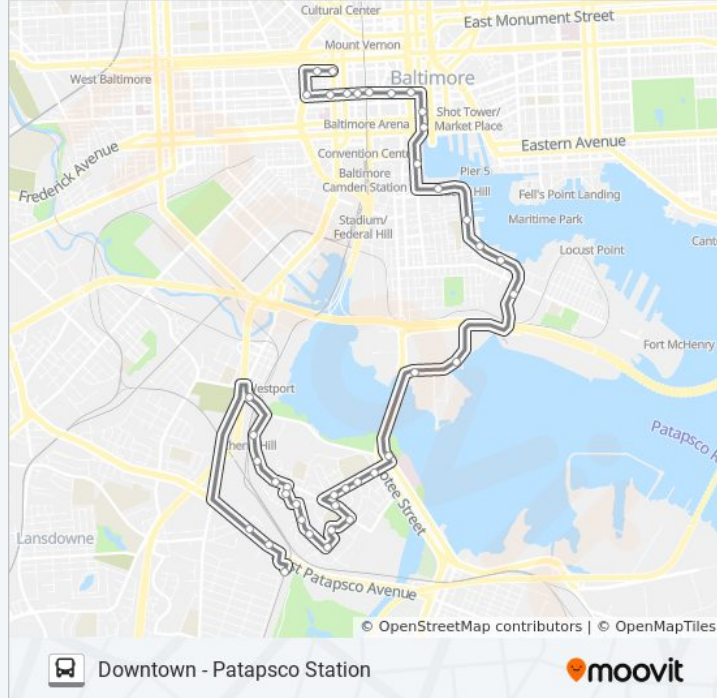

Downtown - Patapsco Station

Get The App

The 71 bus line (Downtown - Patapsco Station) has 3 routes. For regular weekdays, their operation hours are:
 (1) Downtown: 12:01 AM - 11:10 PM(2) Federal Hill: 6:51 AM - 7:01 AM(3) Patapsco Station: 12:01 AM - 11:13 PM
 Use the Moovit App to find the closest 71 bus station near you and find out when is the next 71 bus arriving.

71 bus Info
Direction: Downtown
Stops: 40
Trip Duration: 39 min
Line Summary:

Cromwell St & Port Covington Dr Eb

Key Hwy & Mchenry Row Ns Nb

Key Hwy & Boyle St Opp FS Wb

Key Hwy & Harborview Wb FS

Key Hwy & Pierside Dr Wb FS

Key Hwy & Battery Ave Wb Opp

Light St & Barre St FS Opp

Calvert St Between Pratt St & Lombard St Nb

Calvert St & Redwood St Nb

Fayette St & Saint Paul St Wb

Fayette St Plaza Wb

Fayette St & Howard St

Fayette St & Eutaw St

Fayette St & Paca St

Fayette St & Greene St

Mlk Blvd & Fayette St Nb

Saratoga St Between Pine St & Arch St Mid Eb

Saratoga St & Greene St Eb

Direction: Federal Hill

8 stops

[VIEW LINE SCHEDULE](#)