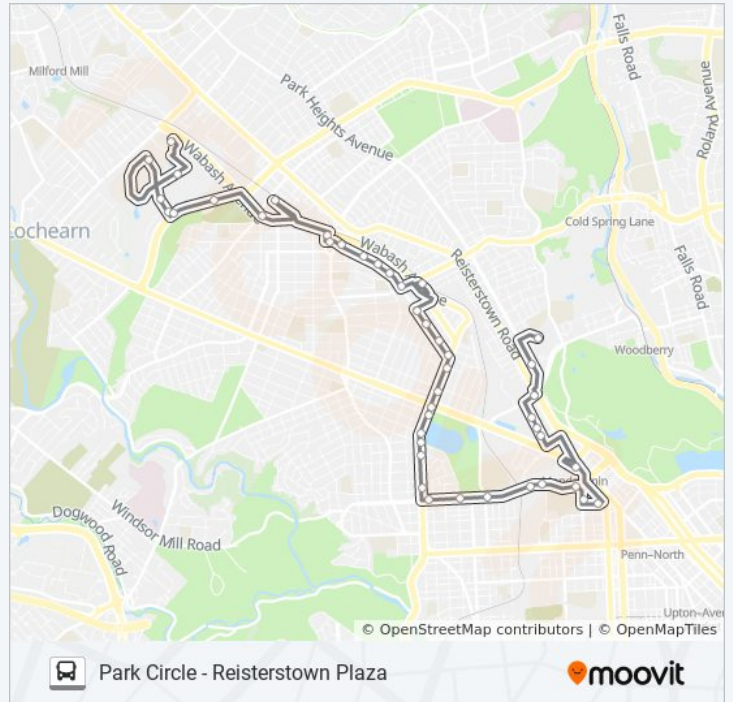

Gwynns Falls Pkwy & Ellamont St Wb

Hilton St & Troy St Opp Nb

Hilton St & Carlisle Ave Nb

Hilton St & Powhatan Ave FS Nb

Hilton St & Fairview Ave Nb

Hilton St & Liberty Heights Ave Nb

Hilton Rd & Barrington Rd Nb

Dolfield Ave & Lewin Ave Nb

Dolfield Ave & White Oak Ave Mid Nb

Dolfield Ave & Garrison Blvd Wb

Groveland Ave & Garrison Blvd Mid Wb

Belvedere Ave & Elderon Ave Nb

Rogers Ave Metro Station Bay 5

Wabash Ave & Rogers Ave

Northern Pkwy & Northwest Plaza Entrance Wb

Northern Pkwy & Metro Dr Wb

Metro Dr & Seton Dr

Metro Dr & Mt Hope Dr Nb

82 bus Info

Direction: Reisterstown Plaza Metro

Stops: 42

Trip Duration: 39 min

Line Summary:

Metro Dr & Marian Dr Nb

Mount Hope Dr & Vertis Park Dr Eb

Reisterstown Plaza Stat Nb

82 bus time schedules and route maps are available in an offline PDF at moovitapp.com. Use the [Moovit App](#) to see live bus times, train schedule or subway schedule, and step-by-step directions for all public transit in Washington, D.C. - Baltimore, MD.