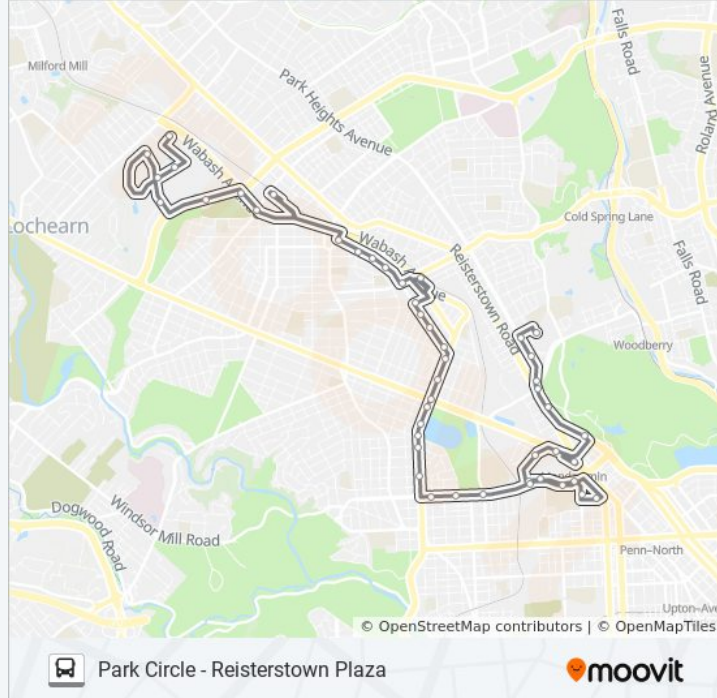

82 bus Info

Direction: Park Circle
Stops: 45
Trip Duration: 41 min
Line Summary:

Hilton St & Powhatan Ave Sb

Hilton St & Carlisle Ave Sb

Hilton St & Piedmont Ave Sb

Gwynns Falls Pkwy & Ellamont St

Gwynns Falls Pkwy & Longwood St Eb

Gwynns Falls Pkwy & Dukeland St Eb

Gwynns Falls Pkwy & Tioga Pkwy Eb FS

Frederick Douglass High School

Elgin Ave & Monroe St FS

Pulaski St & Whittier Ave Nb

Gwynns Falls Pkwy & Pulaski St

Gwynns Falls Pkwy & Warwick Ave

Gwynns Falls Pkwy & Tioga Pkwy

Tioga Pkwy & Forest Park Ave

Liberty Heights Ave & Mondawmin Mall

Mondawmin Station

Mcculloh St & Greenspring Ave Nb

Reisterstown Rd & Chowan Ave

Reisterstown Rd & Druid Park Dr

Park Heights Ave & Druid Park Dr FS Nb

Park Heights Ave & Hilldale Ave FS Nb

Park Heights Ave & Violet Ave Nb

Monte Verde Apartments

Direction: Reisterstown Plaza Metro

42 stops

[VIEW LINE SCHEDULE](#)

Monte Verde Apartments