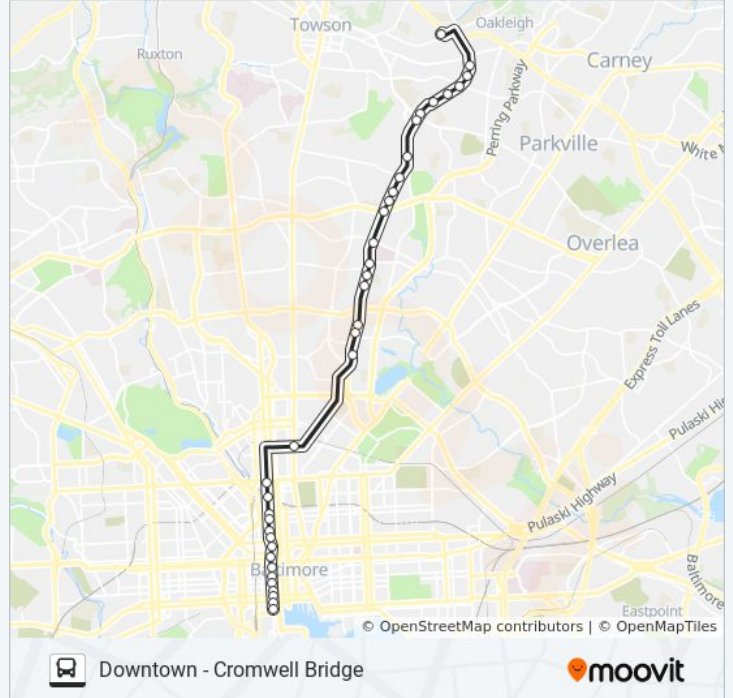

Direction: Cromwell Bridge Park & Ride

36 stops

[VIEW LINE SCHEDULE](#)

- Charles St & Hyatt Nb
- Charles St & Pratt St
- Charles St & Lombard St Nb
- Charles St & Redwood St Nb
- Charles St & Fayette St
- Charles St & Lexington St FS Nb
- Charles St & Pleasant St
- Charles St & Hamilton St
- Washington Monument
- Charles St & Read St
- Charles St & Eager St Nb
- Charles St & Biddle St Nb
- Charles St & Preston St Nb
- Charles St & Penn Station Nb
- Charles St & North Ave
- 25th St & Greenmount Ave Eb FS
- Loch Raven Blvd & Greendale Rd Nb
- Loch Raven Blvd & Havenwood Rd Nb
- Loch Raven Blvd & Lochwood Rd Nb
- Loch Raven Blvd & Kitmore Rd Nb
- Loch Raven Blvd & Winford Rd Nb
- Loch Raven Blvd & Woodbourne Ave Nb

103 bus Info

Direction: Cromwell Bridge Park & Ride

Stops: 36

Trip Duration: 45 min

Line Summary:

Loch Raven Blvd & Belvedere Ave Nb
 Loch Raven Blvd & Northern Pkwy Nb
 Loch Raven Blvd & Meridene Dr Nb
 Loch Raven Blvd & Walker Ave Nb
 Loch Raven Blvd & Loch Hill Rd FS Nb
 Loch Raven Blvd & Deanwood Rd Nb
 Loch Raven Blvd & Taylor Ave Nb
 Loch Raven Blvd & Taylor Ave FS Nb
 Loch Raven Blvd & Glen Keith Blvd FS Nb
 Loch Raven Blvd & Aberdeen Rd Nb
 Loch Raven Blvd & Putty Hill Ave Nb
 Loch Raven Blvd & Joan Ave Nb
 Loch Raven Blvd & Yakona Rd Nb
 Cromwell Bridge Park-N-Ride

Direction: Downtown

35 stops

[VIEW LINE SCHEDULE](#)

Cromwell Bridge Park-N-Ride
 Loch Raven Blvd & Yakona Rd FS Sb
 Loch Raven Blvd & Mussula Rd Sb
 Loch Raven Blvd & Putty Hill Ave Sb
 Loch Raven Blvd & Aberdeen Rd Sb
 Loch Raven Blvd & Cottage Ln FS Sb
 Loch Raven Blvd & Taylor Ave Sb
 Loch Raven Blvd & Loch Raven Plaza Sb
 Loch Raven Blvd & Glendale Rd Sb
 Loch Raven Blvd & Loch Hill Rd FS Sb
 Loch Raven Blvd & Walker Ave FS Sb
 Loch Raven Blvd & Meridene Dr Sb
 Loch Raven Blvd & Northern Pkwy Sb
 Loch Raven Blvd & Belvedere Ave Sb
 Loch Raven Blvd & Woodbourne Ave Sb