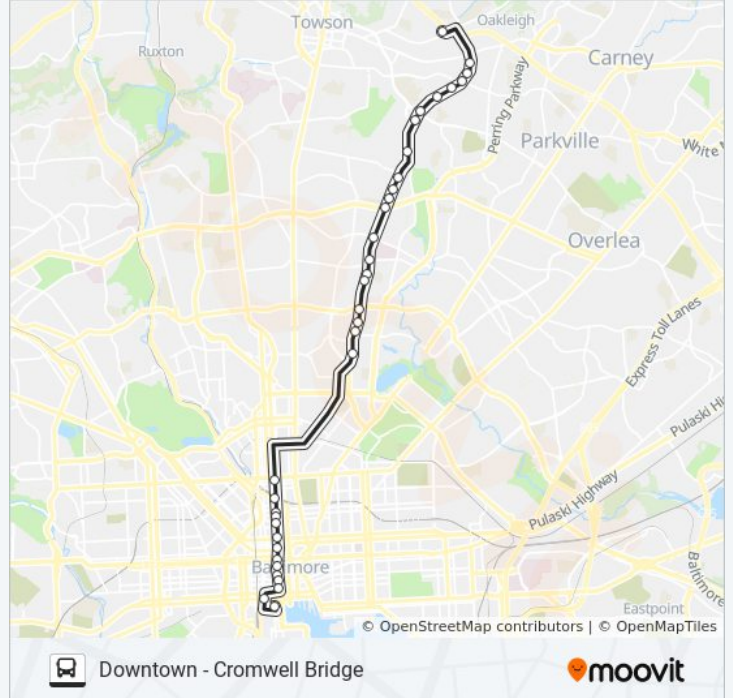

103 bus Info

Direction: Downtown
Stops: 35
Trip Duration: 49 min
Line Summary:

Loch Raven Blvd & Hartsdale Rd Sb

Loch Raven Blvd & Kitmore Rd Sb

Loch Raven Blvd & Coldspring Ln Sb

Loch Raven Blvd & Marble Hall Rd Sb

Loch Raven Blvd & Havenwood Rd Sb

Loch Raven Blvd & Greendale Rd FS Sb

Saint Paul St & North Ave FS Sb

St Paul St & Penn Station

St Paul St & Preston St FS Sb

Saint Paul St & Biddle St FS Sb

Saint Paul St & Eager St

St Paul St & Madison St

Saint Paul St Between Monument St & Centre St
Sb

St Paul & Mulberry St

St. Paul & Saratoga St.

Saint Paul Pl & Lexington St Sb

Saint Paul St & Fayette St FS Sb

Light St & Redwood St Sb

Hopkins Pl & Pratt St

Charles St & Hyatt Nb

103 bus time schedules and route maps are available in an offline PDF at moovitapp.com. Use the [Moovit App](#) to see live bus times, train schedule or subway schedule, and step-by-step directions for all public transit in Washington, D.C. - Baltimore, MD.