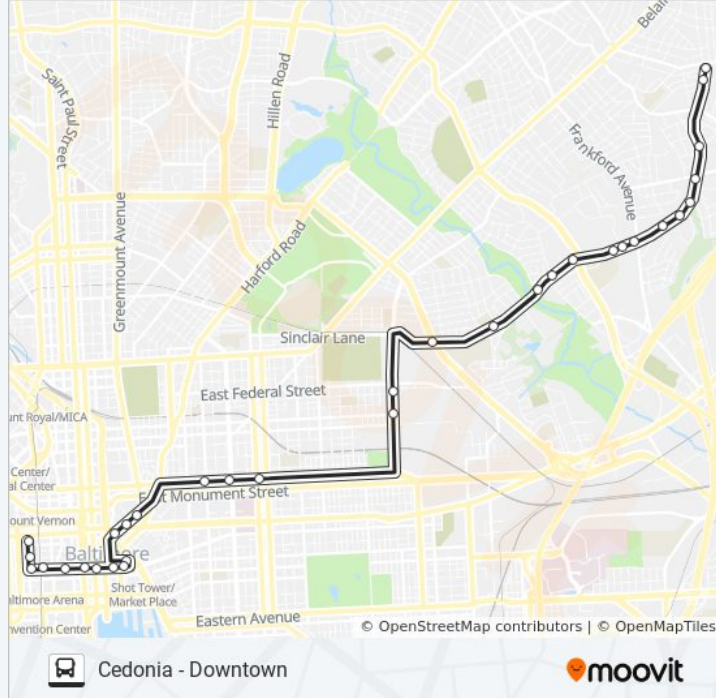

105 bus Info

Direction: Cedonia

Stops: 30

Trip Duration: 40 min

Line Summary:

Sinclair Ln & Frankford Ave Eb

Sinclair La & Sinclair Plaza

Sinclair Ln & Cedgate Rd

105 bus Info

Direction: Downtown

Stops: 33

Trip Duration: 36 min

Line Summary:

Madison St & Broadway FS Wb

Madison St & Caroline St FS Wb

Hillen St & Colvin St Sb

Hillen St & High St Sb

Hillen St & The Fallsway

Lexington St & Gay St FS

Fayette St & Gay St Wb

Fayette St & Holliday St Wb

Fayette St & Calvert St Wb

Fayette St & Saint Paul St Wb

Fayette St Plaza Wb

Fayette St & Howard St

Fayette St & Eutaw St

Eutaw St & Lexington St FS Nb

Eutaw St & Saratoga St FS Nb

105 bus time schedules and route maps are available in an offline PDF at moovitapp.com. Use the [Moovit App](#) to see live bus times, train schedule or subway schedule, and step-by-step directions for all public transit in Washington, D.C. - Baltimore, MD.