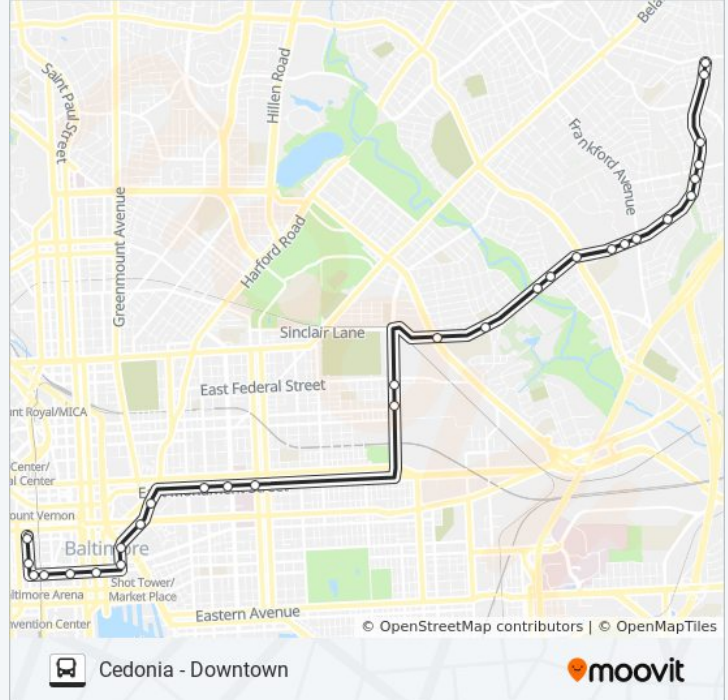

 105

Cedonia - Downtown

Get The App

The 105 bus line (Cedonia - Downtown) has 2 routes. For regular weekdays, their operation hours are:

(1) Cedonia: 4:25 PM - 5:05 PM (2) Downtown: 6:55 AM - 8:00 AM

Use the Moovit App to find the closest 105 bus station near you and find out when is the next 105 bus arriving.

105 bus Info

Direction: Cedonia

Stops: 30

Trip Duration: 40 min

Line Summary:

Sinclair Ln & Frankford Ave Eb

Sinclair La & Sinclair Plaza

Sinclair Ln & Cedgate Rd

Cedonia & Daywalt FS Nb

Cedonia Ave & Radecke Ave FS Nb

Cedonia Ave & Whitby Rd Nb

Cedonia Ave & Hazelwood Cir Opp

Cedonia Ave & Bayonne Ave Opp

Direction: Downtown

33 stops

[VIEW LINE SCHEDULE](#)

105 bus Info

Direction: Downtown

Stops: 33

Trip Duration: 36 min

Line Summary:

Madison St & Broadway FS Wb

Madison St & Caroline St FS Wb

Hillen St & Colvin St Sb