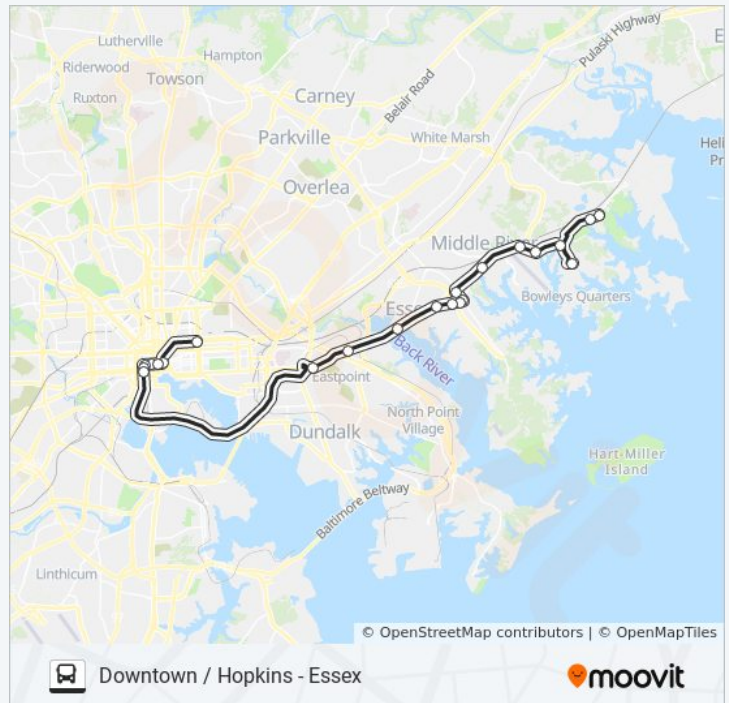

Downtown/Hopkins - Essex

Get The App

The 160 bus line (Downtown/Hopkins - Essex) has 3 routes. For regular weekdays, their operation hours are: (1) Essex: 5:00 PM(2) Johns Hopkins Hospital: 6:15 AM - 7:15 AM(3) Whispering Woods: 4:40 PM - 5:10 PM Use the Moovit App to find the closest 160 bus station near you and find out when is the next 160 bus arriving.

[160 bus Line Map](#)

Direction: Johns Hopkins Hospital
 21 stops
[VIEW LINE SCHEDULE](#)

160 bus Time Schedule

Johns Hopkins Hospital Route Timetable:

Sunday	Not Operational
--------	-----------------

Eastern Ave & Biscayne Bay Blvd FS
 Eastern Ave & Tidewater Ln Wb
 White Pine Rd & Seneca Bay Apartments Wb
 Carroll Island Rd & Bowleys Quarters Rd Wb
 Eastern Blvd & Lynbrook Rd FS Wb
 Eastern & Martin State Airport Marc Eb
 Eastern Blvd & Kingston Rd Opp Wb
 Stemmers Run Rd & Eastern Blvd FS Sb
 Stemmers Run Rd & Old Eastern Ave Sb
 Old Eastern Ave & Stemmers Run Blvd FS Wb
 Old Eastern Ave & Essex Ave Wb
 Eastern Blvd & Marlyn Ave Wb
 Eastern Blvd & Essex Park & Ride Wb
 Eastern Ave & 54th St Wb
 Eastern Ave & 45th St Wb
 Howard St & Pratt St FS Nb
 Howard St & Redwood St Opp Nb
 Baltimore St & Charles St Eb
 Baltimore St & Calvert St FS Eb
 Gay St & Fayette St Nb
 Monument St & Wolfe St Eb

Stops: 21

Trip Duration: 49 min

Line Summary:

Direction: Whispering Woods

22 stops

[VIEW LINE SCHEDULE](#)

Wolfe St & Mcelderry St FS
 Fayette St & Gay St Wb
 Fayette St & Holliday St Wb
 Fayette St & Calvert St Wb
 Fayette St & Saint Paul St Wb
 Hopkins PI & Baltimore Arena MB Sb
 Howard St & Camden St Sb