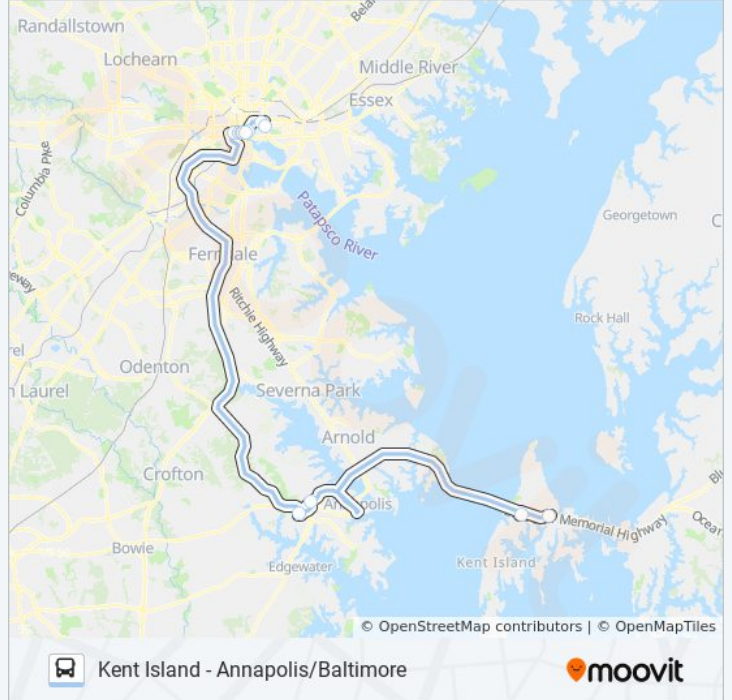

Stops: 13

Trip Duration: 79 min

Line Summary:

Direction: 210/3 Annapolis/Baltimore

12 stops

[VIEW LINE SCHEDULE](#)

- Castle Marina P & R
- Stevensville Park & Ride (Near Md 8 & Us 50)
- Westfield Mall
- Harry S Truman P & R
- Baltimore St & Greene St Eb
- Baltimore & Howard Mid Eb
- Baltimore St & Charles St Eb
- Baltimore St & Light St MB Eb
- Baltimore St & Calvert St FS Eb
- Gay St & Fayette St Nb
- Monument St & Broadway Eb
- Wolfe St & Orleans St

Stops: 13

Trip Duration: 79 min

Line Summary:

Direction: 210/5 Annapolis/Baltimore

12 stops

[VIEW LINE SCHEDULE](#)

- Castle Marina P & R
- Stevensville Park & Ride (Near Md 8 & Us 50)
- Westfield Mall
- Harry S Truman P & R
- Baltimore St & Greene St Eb
- Baltimore & Howard Mid Eb
- Baltimore St & Charles St Eb
- Baltimore St & Light St MB Eb
- Baltimore St & Calvert St FS Eb
- Gay St & Fayette St Nb
- Monument St & Broadway Eb
- Wolfe St & Orleans St

Direction: 210/5 Annapolis/Baltimore

Stops: 12

Trip Duration: 96 min

Line Summary:

Direction: 210/6 Kent Island

12 stops

[VIEW LINE SCHEDULE](#)

- Wolfe St & Orleans St
- Fayette St & Gay St Wb
- Saint Paul St & Fayette St FS Sb
- Light St & Redwood St Sb
- Lombard St & Charles St
- Lombard St & Hopkins PI Wb
- Lombard St & Howard St Wb
- Greene St & Lombard St Sb FS
- Harry S Truman P & R
- Westfield Mall
- Stevensville Park & Ride (Near Md 8 & Us 50)
- Castle Marina P & R

Stops: 12

Trip Duration: 98 min

Line Summary:

Direction: 210/7 Annapolis

13 stops

[VIEW LINE SCHEDULE](#)

- Wolfe St & Orleans St
- Fayette St & Gay St Wb
- Saint Paul St & Fayette St FS Sb
- Light St & Redwood St Sb
- Lombard St & Charles St
- Lombard St & Hopkins PI Wb
- Lombard St & Howard St Wb
- Greene St & Lombard St Sb FS
- Harry S Truman P & R
- Westfield Mall
- Anne Arundel Medical Center
- Rowe Blvd & Taylor Ave
- West St & Church Cir