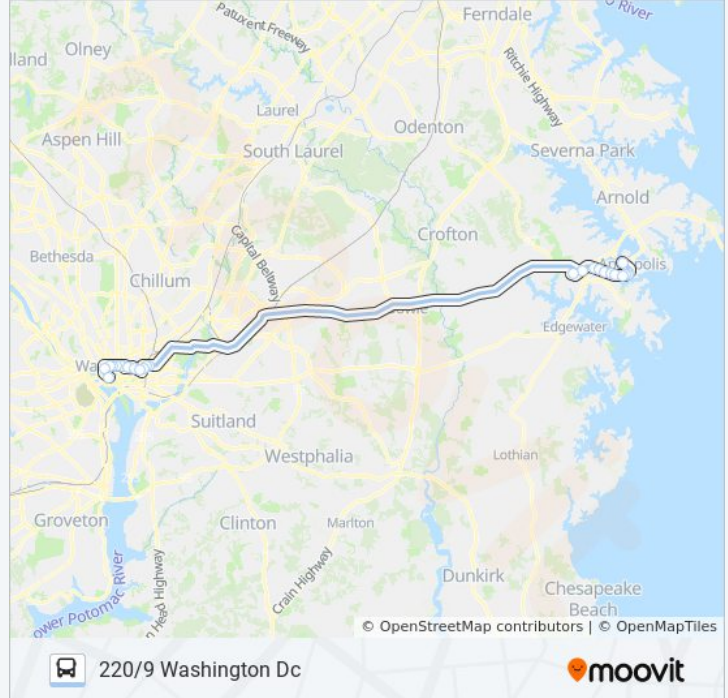

New Yorkave Nw & 9th St Nw

K St & 13th St NW Wb

K St & 14th St Nw Wb

K St NW & 16th St NW (Main)

K St Nw & 18th St Nw (Main)

K St & 20th St NW Wb

23rd St NW & I St NW

C St & 21 St Nw Fs Eb

220 bus time schedules and route maps are available in an offline PDF at moovitapp.com. Use the [Moovit App](#) to see live bus times, train schedule or subway schedule, and step-by-step directions for all public transit in Washington, D.C. - Baltimore, MD.

[About Moovit](#) • [MaaS Solutions](#) • [Supported Countries](#) • [Mooviter Community](#)

© 2024 Moovit - All Rights Reserved

Check Live Arrival Times