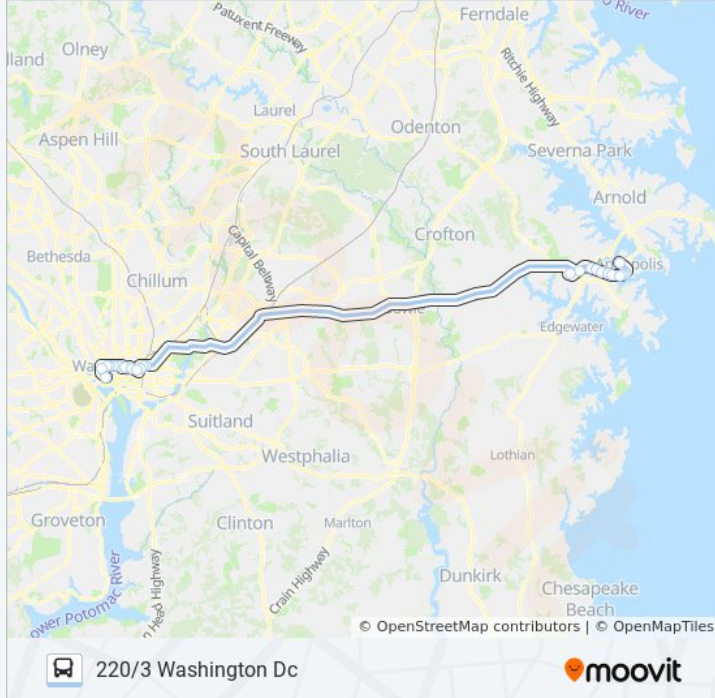

New Yorkave Nw & 9th St Nw

K St & 13th St Nw Wb

K St & 14th St Nw Wb

K St Nw & 16th St Nw (Main)

K St Nw & 18th St Nw (Main)

K St & 20th St Nw Wb

23rd St Nw & I St Nw

C St & 21 St Nw Fs Eb

Direction: 220/4 Washington Dc

14 stops

[VIEW LINE SCHEDULE](#)

Harry S Truman P & R

K St & 2nd St Ne Wb

K St & 1st St Ne

N Capitol St & H St NW Sb

Massachusetts Ave Nw & New Jersey Ave Nw

Massachusetts Ave & 5th St Nw Wb

New Yorkave Nw & 9th St Nw

K St & 13th St Nw Wb

K St & 14th St Nw Wb

K St Nw & 16th St Nw (Main)

K St Nw & 18th St Nw (Main)

K St & 20th St Nw Wb

23rd St Nw & I St Nw

C St & 21 St Nw Fs Eb

220 bus Time Schedule

220/4 Washington Dc Route Timetable:

Sunday	Not Operational
Monday	6:00 AM
Tuesday	6:00 AM
Wednesday	6:00 AM
Thursday	6:00 AM
Friday	6:00 AM
Saturday	Not Operational

220 bus Info

Direction: 220/4 Washington Dc

Stops: 14

Trip Duration: 73 min

Line Summary: