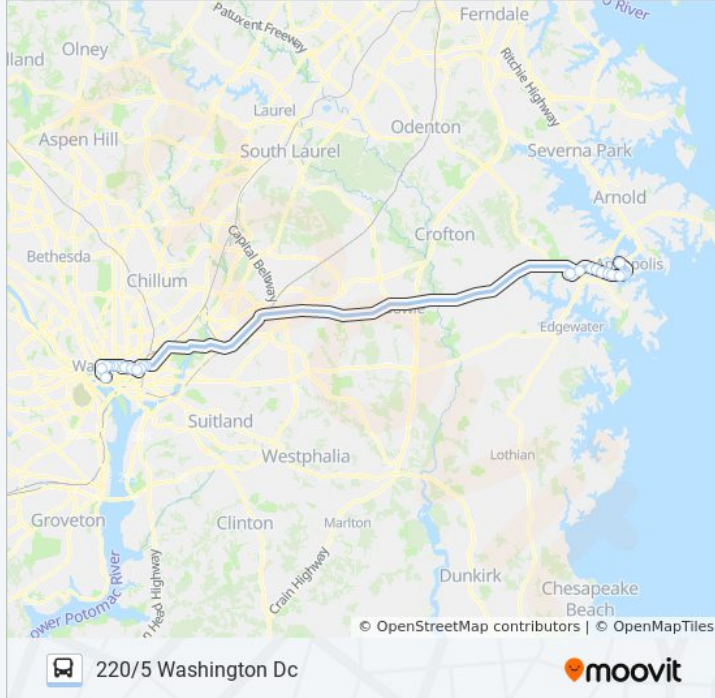

New Yorkave Nw & 9th St Nw

K St & 13th St Nw Wb

K St & 14th St Nw Wb

K St Nw & 16th St Nw (Main)

K St Nw & 18th St Nw (Main)

K St & 20th St Nw Wb

23rd St Nw & I St Nw

C St & 21 St Nw Fs Eb

Direction: 220/6 Washington Dc

14 stops

[VIEW LINE SCHEDULE](#)

Harry S Truman P & R

K St & 2nd St Ne Wb

K St & 1st St Ne

N Capitol St & H St NW Sb

Massachusetts Ave Nw & New Jersey Ave Nw

Massachusetts Ave & 5th St Nw Wb

New Yorkave Nw & 9th St Nw

K St & 13th St Nw Wb

K St & 14th St Nw Wb

K St Nw & 16th St Nw (Main)

K St Nw & 18th St Nw (Main)

K St & 20th St Nw Wb

23rd St Nw & I St Nw

C St & 21 St Nw Fs Eb

220 bus Time Schedule

220/6 Washington Dc Route Timetable:

Sunday	Not Operational
Monday	6:30 AM
Tuesday	6:30 AM
Wednesday	6:30 AM
Thursday	6:30 AM
Friday	6:30 AM
Saturday	Not Operational

220 bus Info

Direction: 220/6 Washington Dc

Stops: 14

Trip Duration: 80 min

Line Summary: