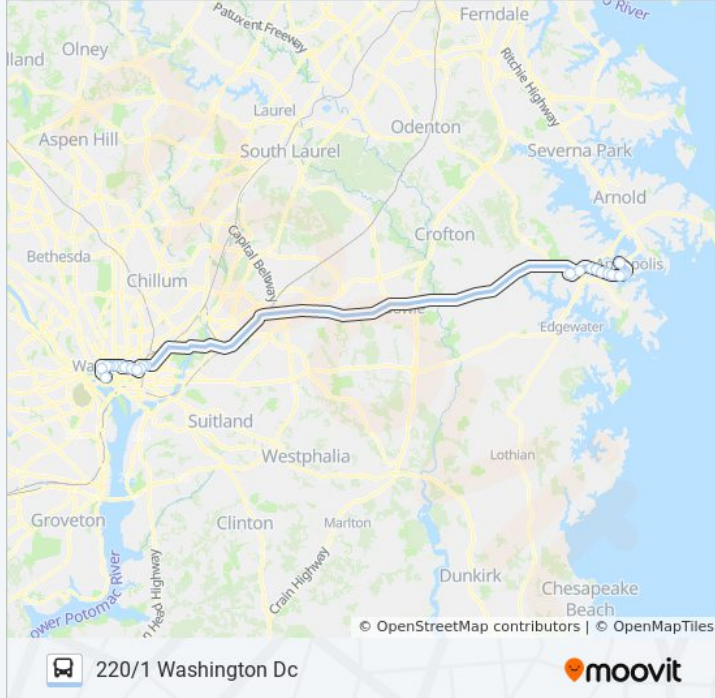

Use the Moovit App to find the closest 220 bus station near you and find out when is the next 220 bus arriving.

**Direction: 220/1 Washington Dc**

26 stops

[VIEW LINE SCHEDULE](#)

- Rowe Blvd & Taylor Ave Sb
- West St & Calvert St FS Wb
- West St & Lafayette Ave Opp Wb
- West St & Madison Pl Wb
- West St & Amos Garrett Blvd Wb
- West St & Russell St Opp Wb
- West St & Cherry Grove Ave (Library) Wb
- West St & Legion Ave Opp Wb
- West St & Admiral Dr Wb
- West St & Parole St Opp Wb
- West St & Hudson St
- Riva Rd. And Forest Dr
- Harry S Truman P & R
- K St & 2nd St Ne Wb
- K St & 1st St Ne
- N Capitol St & H St NW Sb
- Massachusetts Ave Nw & New Jersey Ave Nw

**Direction:** 220/1 Washington Dc

**Stops:** 26

**Trip Duration:** 86 min

**Line Summary:**

Massachusetts Ave & 5th St Nw Wb

New York Ave Nw & 9th St Nw

K St & 13th St NW Wb

K St & 14th St Nw Wb

K St NW & 16th St NW (Main)

K St Nw & 18th St Nw (Main)

K St & 20th St NW Wb

23rd St NW & I St NW

C St & 21 St Nw Fs Eb

**Direction: 220/10 Washington Dc**

14 stops

[VIEW LINE SCHEDULE](#)

Harry S Truman P & R

K St & 2nd St Ne Wb

K St & 1st St Ne

N Capitol St & H St NW Sb

Massachusetts Ave Nw & New Jersey Ave Nw

Massachusetts Ave & 5th St Nw Wb

New York Ave Nw & 9th St Nw

K St & 13th St NW Wb