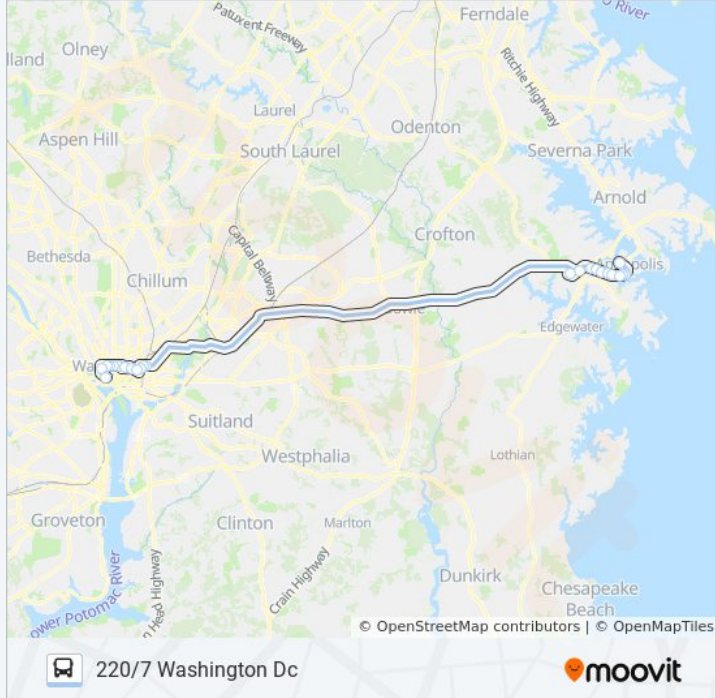

New Yorkave Nw & 9th St Nw

K St & 13th St Nw Wb

K St & 14th St Nw Wb

K St Nw & 16th St Nw (Main)

K St Nw & 18th St Nw (Main)

K St & 20th St Nw Wb

23rd St Nw & I St Nw

C St & 21 St Nw Fs Eb

Direction: 220/8 Washington Dc

14 stops

[VIEW LINE SCHEDULE](#)

Harry S Truman P & R

K St & 2nd St Ne Wb

K St & 1st St Ne

N Capitol St & H St NW Sb

Massachusetts Ave Nw & New Jersey Ave Nw

Massachusetts Ave & 5th St Nw Wb

New Yorkave Nw & 9th St Nw

K St & 13th St Nw Wb

K St & 14th St Nw Wb

K St Nw & 16th St Nw (Main)

K St Nw & 18th St Nw (Main)

K St & 20th St Nw Wb

23rd St Nw & I St Nw

C St & 21 St Nw Fs Eb

220 bus Time Schedule

220/8 Washington Dc Route Timetable:

Sunday	Not Operational
Monday	7:00 AM
Tuesday	7:00 AM
Wednesday	7:00 AM
Thursday	7:00 AM
Friday	7:00 AM
Saturday	Not Operational

220 bus Info

Direction: 220/8 Washington Dc

Stops: 14

Trip Duration: 90 min

Line Summary: