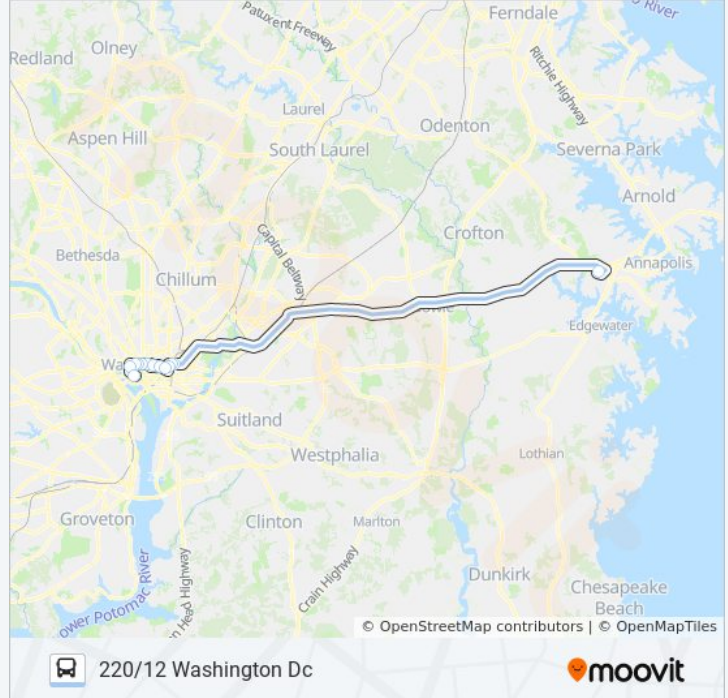

K St & 20th St Nw Wb

23rd St Nw & I St Nw

C St & 21 St Nw Fs Eb

**Direction: 220/12 Washington Dc**

14 stops

[VIEW LINE SCHEDULE](#)

Harry S Truman P & R

K St & 2nd St Ne Wb

**220 bus Info**

**Direction:** 220/12 Washington Dc

**Stops:** 14

**Trip Duration:** 98 min

**Line Summary:**

**Direction: 220/13 Kent Island**

17 stops

[VIEW LINE SCHEDULE](#)

- C St & 21 St Nw Fs Eb
- 23rd St & I St NW Nb
- K St & 20th St NW Eb
- K St & 18th St NW Eb
- K St & 16th St NW FS Eb
- K St NW & 14th St NW (Main)
- K St & 13th St NW Eb
- New York Ave & 9th St NW Eb
- Massachusettes Ave & 5th St NW Eb
- Massachusetts Ave & New Jersey Ave NW
- N Capitol St & H St Nb
- K St & 1st St NE Nb
- K St & 3rd St, Ne Eb
- Davidsonville Park & Ride
- Harry S Truman P & R
- Stevensville Park & Ride ( Near Md 8 & Us 50)
- Kent Narrows P & R