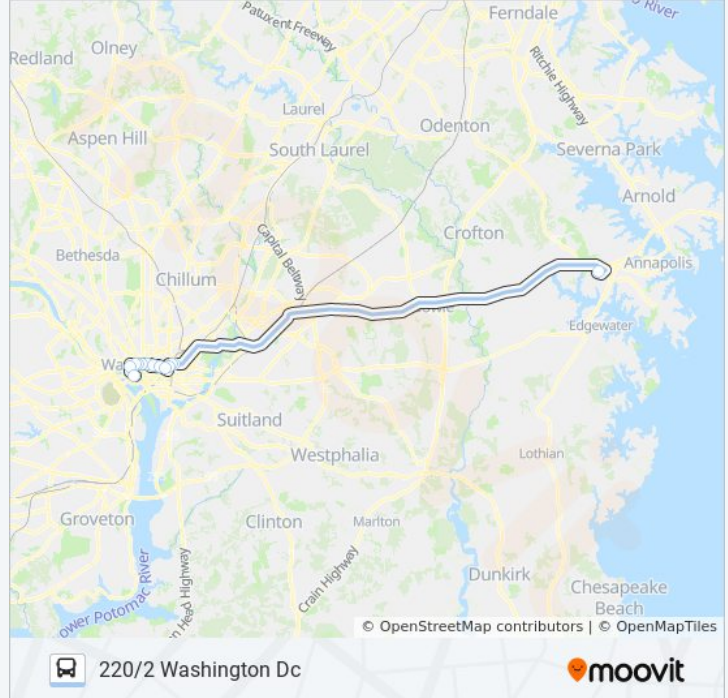

**Trip Duration:** 85 min

**Line Summary:**

**Direction: 220/2 Washington Dc**

14 stops

[VIEW LINE SCHEDULE](#)

- Harry S Truman P & R
- K St & 2nd St Ne Wb
- K St & 1st St Ne
- N Capitol St & H St NW Sb
- Massachusetts Ave Nw & New Jersey Ave Nw
- Massachusetts Ave & 5th St Nw Wb
- New York Ave Nw & 9th St Nw
- K St & 13th St NW Wb
- K St & 14th St Nw Wb
- K St NW & 16th St NW (Main)
- K St Nw & 18th St Nw (Main)
- K St & 20th St NW Wb
- 23rd St NW & I St NW
- C St & 21 St Nw Fs Eb

**Direction:** 220/2 Washington Dc

**Stops:** 14

**Trip Duration:** 66 min

**Line Summary:**

**Direction: 220/20 Annapolis**

26 stops

[VIEW LINE SCHEDULE](#)

- C St & 21 St Nw Fs Eb
- 23rd St & I St NW Nb
- K St & 20th St NW Eb
- K St & 18th St NW Eb
- K St & 16th St NW FS Eb
- K St NW & 14th St NW (Main)
- K St & 13th St NW Eb
- New York Ave & 9th St NW Eb
- Massachusettes Ave & 5th St NW Eb
- Massachusetts Ave & New Jersey Ave NW
- N Capitol St & H St Nb
- K St & 1st St NE Nb
- K St & 3rd St, Ne Eb
- Harry S Truman P & R
- Riva Rd & Forest Dr Eb
- West St & Hudson St Opp Eb
- West St. And Parole St.
- West St. And Chinquapin Round Rd.

**Direction:** 220/20 Annapolis

**Stops:** 26

**Trip Duration:** 103 min

**Line Summary:**

West St. And Legion Ave.

West St & Cherry Grove Ave (Library) Eb

West St & Russell St Eb

West St. And Amos Garrett Blvd.