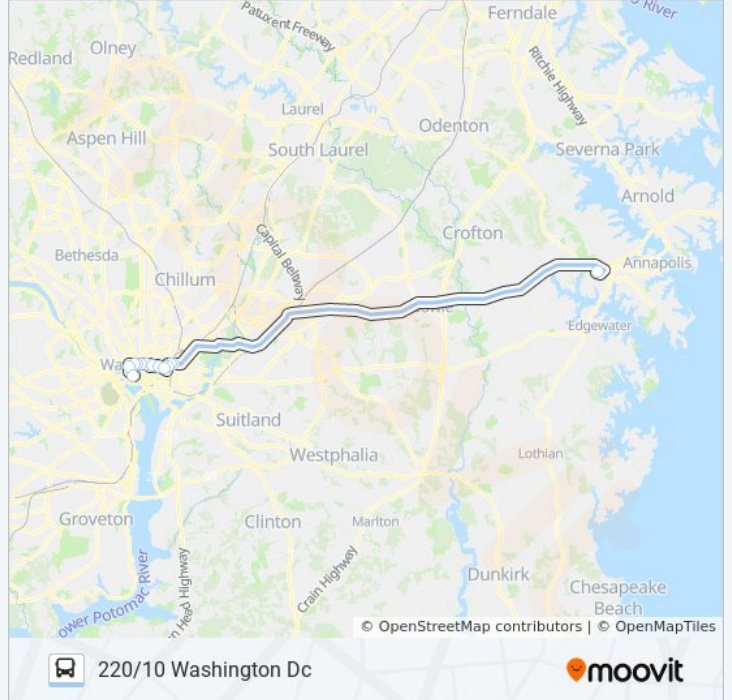

K St & 14th St Nw Wb

K St NW & 16th St NW (Main)

K St Nw & 18th St Nw (Main)

K St & 20th St NW Wb

23rd St NW & I St NW

C St & 21 St Nw Fs Eb

**220 bus Time Schedule**

220/10 Washington Dc Route Timetable:

Sunday	Not Operational
Monday	7:30 AM
Tuesday	7:30 AM
Wednesday	7:30 AM
Thursday	7:30 AM
Friday	7:30 AM
Saturday	Not Operational

**220 bus Info**

**Direction:** 220/10 Washington Dc

**Stops:** 14

**Trip Duration:** 95 min

**Line Summary:**

**Direction: 220/11 Washington Dc**  
 26 stops  
[VIEW LINE SCHEDULE](#)

- Rowe Blvd & Taylor Ave Sb
- West St & Calvert St FS Wb
- West St & Lafayette Ave Opp Wb
- West St & Madison Pl Wb
- West St & Amos Garrett Blvd Wb
- West St & Russell St Opp Wb
- West St & Cherry Grove Ave (Library) Wb
- West St & Legion Ave Opp Wb
- West St & Admiral Dr Wb
- West St & Parole St Opp Wb
- West St & Hudson St
- Riva Rd. And Forest Dr
- Harry S Truman P & R
- K St & 2nd St Ne Wb
- K St & 1st St Ne
- N Capitol St & H St NW Sb
- Massachusetts Ave Nw & New Jersey Ave Nw
- Massachusetts Ave & 5th St Nw Wb

**Direction:** 220/11 Washington Dc  
**Stops:** 26  
**Trip Duration:** 118 min  
**Line Summary:**

New Yorkave Nw & 9th St Nw

K St & 13th St Nw Wb

K St & 14th St Nw Wb

K St Nw & 16th St Nw (Main)

K St Nw & 18th St Nw (Main)