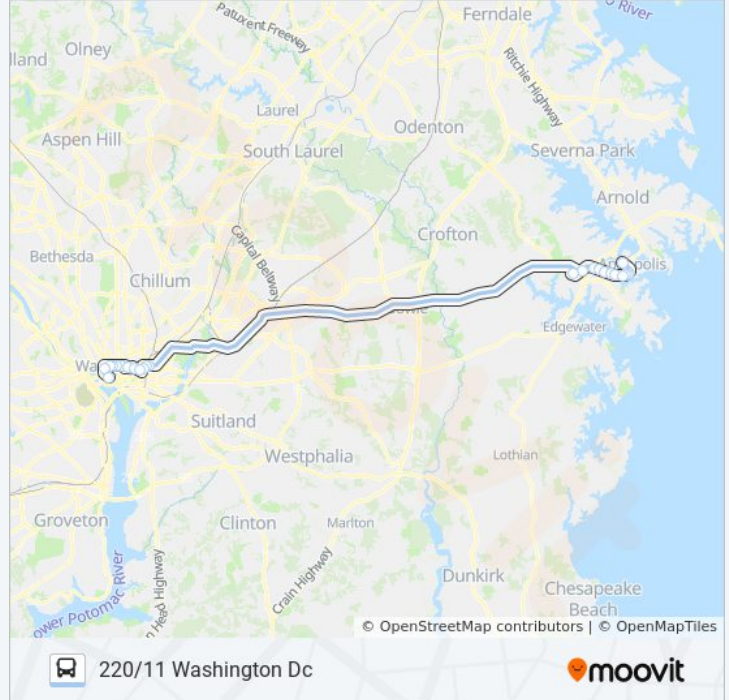

**Line Summary:**

**Direction: 220/11 Washington Dc**  
 26 stops  
[VIEW LINE SCHEDULE](#)

- Rowe Blvd & Taylor Ave Sb
- West St & Calvert St FS Wb
- West St & Lafayette Ave Opp Wb
- West St & Madison Pl Wb
- West St & Amos Garrett Blvd Wb
- West St & Russell St Opp Wb
- West St & Cherry Grove Ave (Library) Wb
- West St & Legion Ave Opp Wb
- West St & Admiral Dr Wb
- West St & Parole St Opp Wb
- West St & Hudson St
- Riva Rd. And Forest Dr
- Harry S Truman P & R
- K St & 2nd St Ne Wb
- K St & 1st St Ne
- N Capitol St & H St NW Sb
- Massachusetts Ave Nw & New Jersey Ave Nw
- Massachusetts Ave & 5th St Nw Wb

**Direction:** 220/11 Washington Dc  
**Stops:** 26  
**Trip Duration:** 118 min  
**Line Summary:**

New Yorkave Nw & 9th St Nw

K St & 13th St Nw Wb

K St & 14th St Nw Wb

K St Nw & 16th St Nw (Main)

K St Nw & 18th St Nw (Main)

K St & 20th St Nw Wb

23rd St Nw & I St Nw

C St & 21 St Nw Fs Eb

**Direction: 220/12 Washington Dc**

14 stops

[VIEW LINE SCHEDULE](#)

Harry S Truman P & R

K St & 2nd St Ne Wb

**220 bus Info**

**Direction:** 220/12 Washington Dc

**Stops:** 14

**Trip Duration:** 98 min

**Line Summary:**

**Direction: 220/13 Kent Island**

17 stops

[VIEW LINE SCHEDULE](#)