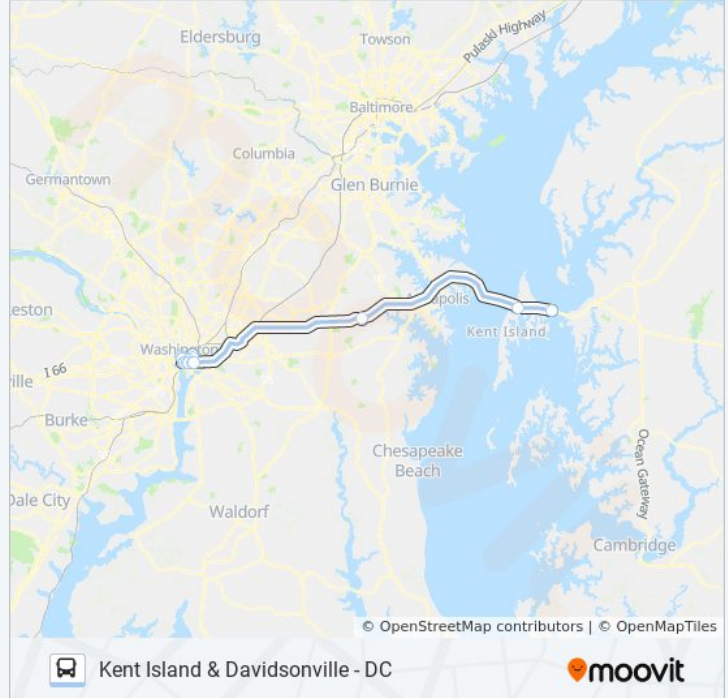

**Direction:** 250/10 Kent Island

**Stops:** 18

**Trip Duration:** 124 min

**Line Summary:**

**Direction: 250/11 Kent Island**

18 stops

[VIEW LINE SCHEDULE](#)

- N Capitol St & H St NW Sb
- Louisiana Ave & D St Nw (Ibt Headquarters) Wb
- Constitution Ave & 3rd St NW Wb
- Pennsylvania Ave Between 4th & 6th St Nw (Canadian Embassy)
- Pennsylvania Ave & 9th St NW Wb
- Pennsylvania Ave & 12th St NW Wb
- 14 Th St & F St NW
- 14th St @ Pennsylvania Ave Nw
- 14th St & Constitution Ave NW Sb
- SW Independence Av & SW 12th St
- Independence Ave & 9th St Sw Eb
- Sw Independence Av & Sw 6th St
- Independence Ave & 4th & 3rd St SW Eb
- Independence Ave & New Jersey Ave SE Eb
- Independence Ave & 1st St Se Eb
- Davidsonville Park & Ride
- Stevensville Park & Ride ( Near Md 8 & Us 50)
- Kent Narrows P & R

**Direction:** 250/11 Kent Island

**Stops:** 18

**Trip Duration:** 128 min

**Line Summary:**

**Direction: 250/12 Kent Island**

18 stops

[VIEW LINE SCHEDULE](#)

- N Capitol St & H St NW Sb
- Louisiana Ave & D St Nw (Ibt Headquarters) Wb
- Constitution Ave & 3rd St NW Wb
- Pennsylvania Ave Between 4th & 6th St Nw (Canadian Embassy)
- Pennsylvania Ave & 9th St NW Wb
- Pennsylvania Ave & 12th St NW Wb
- 14 Th St & F St NW
- 14th St @ Pennsylvania Ave Nw
- 14th St & Constitution Ave NW Sb
- SW Independence Av & SW 12th St
- Independence Ave & 9th St Sw Eb
- Sw Independence Av & Sw 6th St
- Independence Ave & 4th & 3rd St SW Eb
- Independence Ave & New Jersey Ave SE Eb
- Independence Ave & 1st St Se Eb
- Davidsonville Park & Ride
- Stevensville Park & Ride ( Near Md 8 & Us 50)
- Kent Narrows P & R