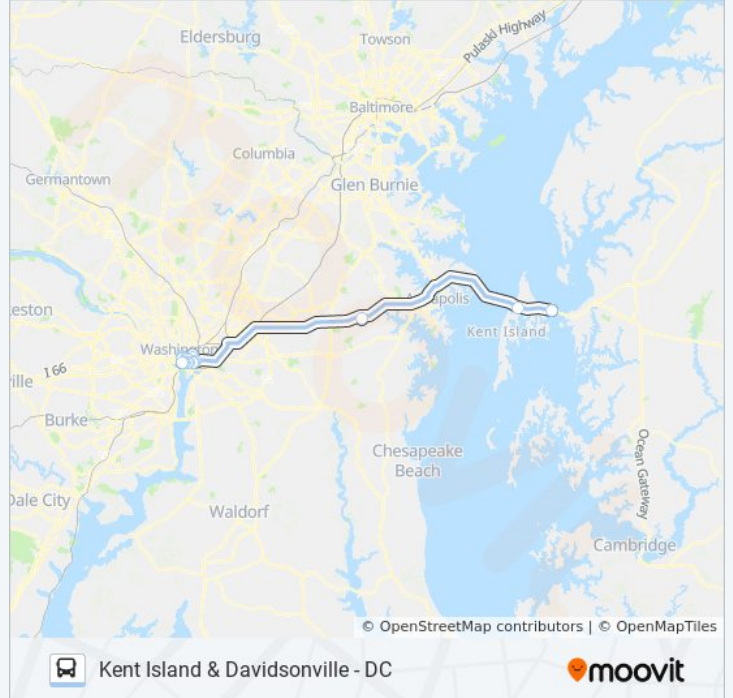

**Line Summary:**

N Capitol St & E St Nb

N Capitol St & H St Nb

**Direction: 250/5 Washington Dc**

20 stops

[VIEW LINE SCHEDULE](#)

Kent Narrows P & R

Stevensville Park & Ride ( Near Md 8 & Us 50)