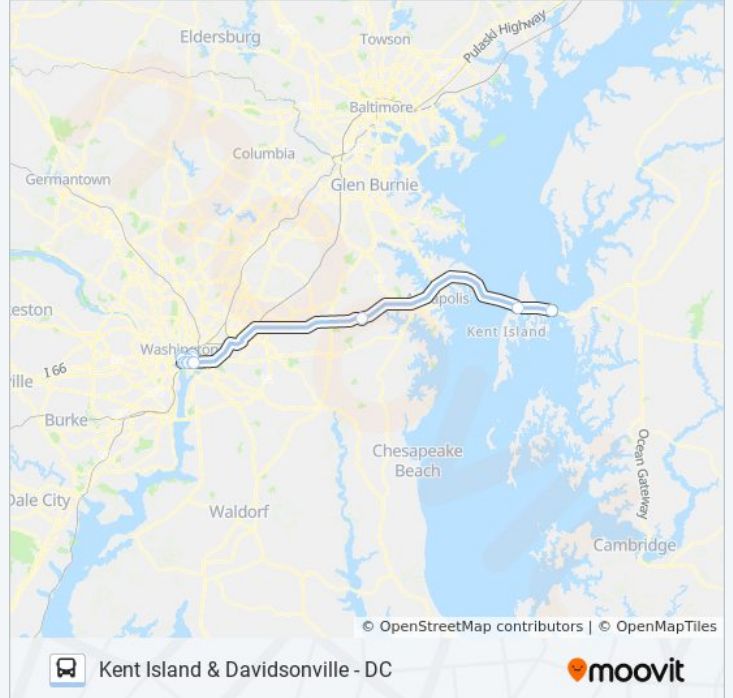

Independence Ave & New Jersey Ave SE Eb

Independence Ave & 1st St Se Eb

Davidsonville Park & Ride

Stevensville Park & Ride ( Near Md 8 & Us 50)

Kent Narrows P & R

**250 bus Time Schedule**

250/7 Kent Island Route Timetable:

Sunday	Not Operational
Monday	3:15 PM
Tuesday	3:15 PM
Wednesday	3:15 PM
Thursday	3:15 PM
Friday	3:15 PM
Saturday	Not Operational

**250 bus Info**

**Direction:** 250/7 Kent Island

**Stops:** 18

**Trip Duration:** 116 min

**Line Summary:**

**Direction: 250/8 Kent Island**

18 stops

[VIEW LINE SCHEDULE](#)

- N Capitol St & H St NW Sb
- Louisiana Ave & D St Nw (Ibt Headquarters) Wb
- Constitution Ave & 3rd St NW Wb
- Pennsylvania Ave Between 4th & 6th St Nw (Canadian Embassy)
- Pennsylvania Ave & 9th St NW Wb
- Pennsylvania Ave & 12th St NW Wb
- 14 Th St & F St NW
- 14th St @ Pennsylvania Ave Nw
- 14th St & Constitution Ave NW Sb
- SW Independence Av & SW 12th St
- Independence Ave & 9th St Sw Eb
- Sw Independence Av & Sw 6th St
- Independence Ave & 4th & 3rd St SW Eb
- Independence Ave & New Jersey Ave SE Eb
- Independence Ave & 1st St Se Eb
- Davidsonville Park & Ride
- Stevensville Park & Ride ( Near Md 8 & Us 50)
- Kent Narrows P & R

**Direction:** 250/8 Kent Island

**Stops:** 18

**Trip Duration:** 120 min

**Line Summary:**

**Direction: 250/9 Kent Island**

18 stops

[VIEW LINE SCHEDULE](#)

- N Capitol St & H St NW Sb
- Louisiana Ave & D St Nw (Ibt Headquarters) Wb
- Constitution Ave & 3rd St NW Wb
- Pennsylvania Ave Between 4th & 6th St Nw (Canadian Embassy)
- Pennsylvania Ave & 9th St NW Wb
- Pennsylvania Ave & 12th St NW Wb
- 14 Th St & F St NW
- 14th St @ Pennsylvania Ave Nw
- 14th St & Constitution Ave NW Sb
- SW Independence Av & SW 12th St
- Independence Ave & 9th St Sw Eb
- Sw Independence Av & Sw 6th St
- Independence Ave & 4th & 3rd St SW Eb
- Independence Ave & New Jersey Ave SE Eb
- Independence Ave & 1st St Se Eb
- Davidsonville Park & Ride
- Stevensville Park & Ride ( Near Md 8 & Us 50)
- Kent Narrows P & R