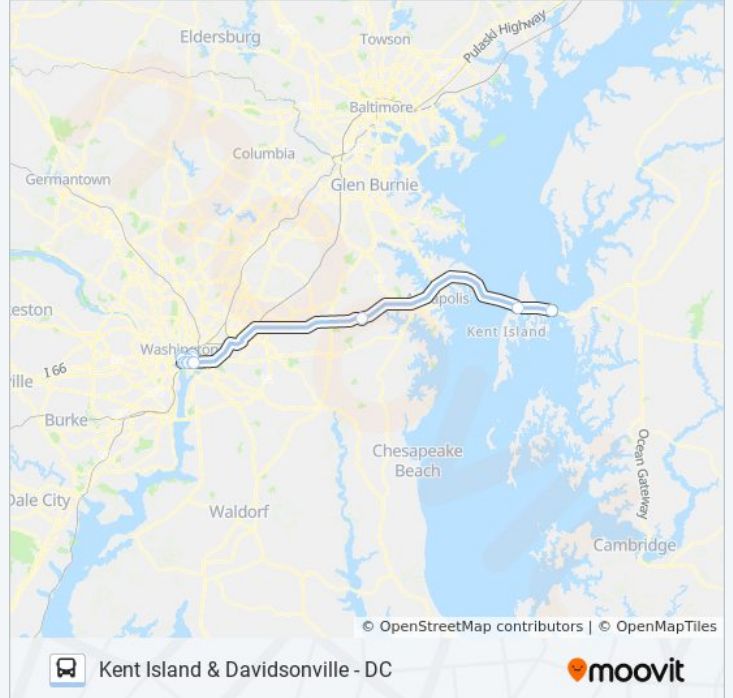

**Direction:** 250/1 Washington Dc  
**Stops:** 20  
**Trip Duration:** 100 min  
**Line Summary:**

**Direction: 250/10 Kent Island**

18 stops

[VIEW LINE SCHEDULE](#)

- N Capitol St & H St NW Sb
- Louisiana Ave & D St Nw (Ibt Headquarters) Wb
- Constitution Ave & 3rd St NW Wb
- Pennsylvania Ave Between 4th & 6th St Nw (Canadian Embassy)
- Pennsylvania Ave & 9th St NW Wb
- Pennsylvania Ave & 12th St NW Wb
- 14 Th St & F St NW
- 14th St @ Pennsylvania Ave Nw
- 14th St & Constitution Ave NW Sb
- SW Independence Av & SW 12th St
- Independence Ave & 9th St Sw Eb
- Sw Independence Av & Sw 6th St
- Independence Ave & 4th & 3rd St SW Eb
- Independence Ave & New Jersey Ave SE Eb
- Independence Ave & 1st St Se Eb
- Davidsonville Park & Ride
- Stevensville Park & Ride ( Near Md 8 & Us 50)
- Kent Narrows P & R

**Direction:** 250/10 Kent Island

**Stops:** 18

**Trip Duration:** 124 min

**Line Summary:**

**Direction: 250/11 Kent Island**

18 stops

[VIEW LINE SCHEDULE](#)

- N Capitol St & H St NW Sb
- Louisiana Ave & D St Nw (Ibt Headquarters) Wb
- Constitution Ave & 3rd St NW Wb
- Pennsylvania Ave Between 4th & 6th St Nw (Canadian Embassy)
- Pennsylvania Ave & 9th St NW Wb
- Pennsylvania Ave & 12th St NW Wb
- 14 Th St & F St NW
- 14th St @ Pennsylvania Ave Nw
- 14th St & Constitution Ave NW Sb
- SW Independence Av & SW 12th St
- Independence Ave & 9th St Sw Eb
- Sw Independence Av & Sw 6th St
- Independence Ave & 4th & 3rd St SW Eb
- Independence Ave & New Jersey Ave SE Eb
- Independence Ave & 1st St Se Eb
- Davidsonville Park & Ride
- Stevensville Park & Ride ( Near Md 8 & Us 50)
- Kent Narrows P & R