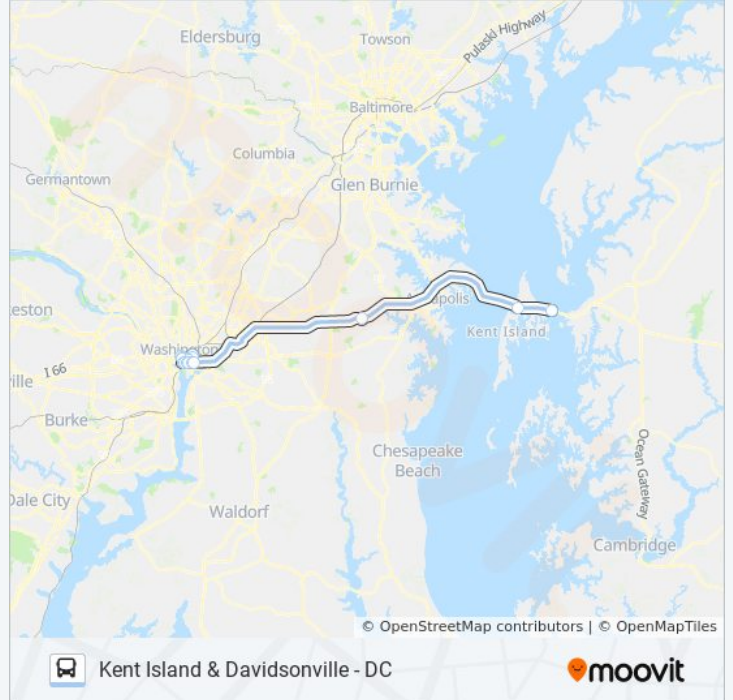

**Line Summary:**

**Direction: 250/8 Kent Island**

18 stops

[VIEW LINE SCHEDULE](#)

- N Capitol St & H St NW Sb
- Louisiana Ave & D St Nw (Ibt Headquarters) Wb
- Constitution Ave & 3rd St NW Wb
- Pennsylvania Ave Between 4th & 6th St Nw (Canadian Embassy)
- Pennsylvania Ave & 9th St NW Wb
- Pennsylvania Ave & 12th St NW Wb
- 14 Th St & F St NW
- 14th St @ Pennsylvania Ave Nw
- 14th St & Constitution Ave NW Sb
- SW Independence Av & SW 12th St
- Independence Ave & 9th St Sw Eb
- Sw Independence Av & Sw 6th St
- Independence Ave & 4th & 3rd St SW Eb
- Independence Ave & New Jersey Ave SE Eb
- Independence Ave & 1st St Se Eb
- Davidsonville Park & Ride
- Stevensville Park & Ride ( Near Md 8 & Us 50)
- Kent Narrows P & R

**Direction:** 250/8 Kent Island

**Stops:** 18

**Trip Duration:** 120 min

**Line Summary:**

**Direction: 250/9 Kent Island**

18 stops

[VIEW LINE SCHEDULE](#)

- N Capitol St & H St NW Sb
- Louisiana Ave & D St Nw (Ibt Headquarters) Wb
- Constitution Ave & 3rd St NW Wb
- Pennsylvania Ave Between 4th & 6th St Nw (Canadian Embassy)
- Pennsylvania Ave & 9th St NW Wb
- Pennsylvania Ave & 12th St NW Wb
- 14 Th St & F St NW
- 14th St @ Pennsylvania Ave Nw
- 14th St & Constitution Ave NW Sb
- SW Independence Av & SW 12th St
- Independence Ave & 9th St Sw Eb
- Sw Independence Av & Sw 6th St
- Independence Ave & 4th & 3rd St SW Eb
- Independence Ave & New Jersey Ave SE Eb
- Independence Ave & 1st St Se Eb
- Davidsonville Park & Ride
- Stevensville Park & Ride ( Near Md 8 & Us 50)
- Kent Narrows P & R

**Direction:** 250/9 Kent Island

**Stops:** 18

**Trip Duration:** 122 min

**Line Summary:**

250 bus time schedules and route maps are available in an offline PDF at [moovitapp.com](https://moovitapp.com). Use the [Moovit App](#) to see live bus times, train schedule or subway schedule, and step-by-step directions for all public transit in Washington, D.C. - Baltimore, MD.