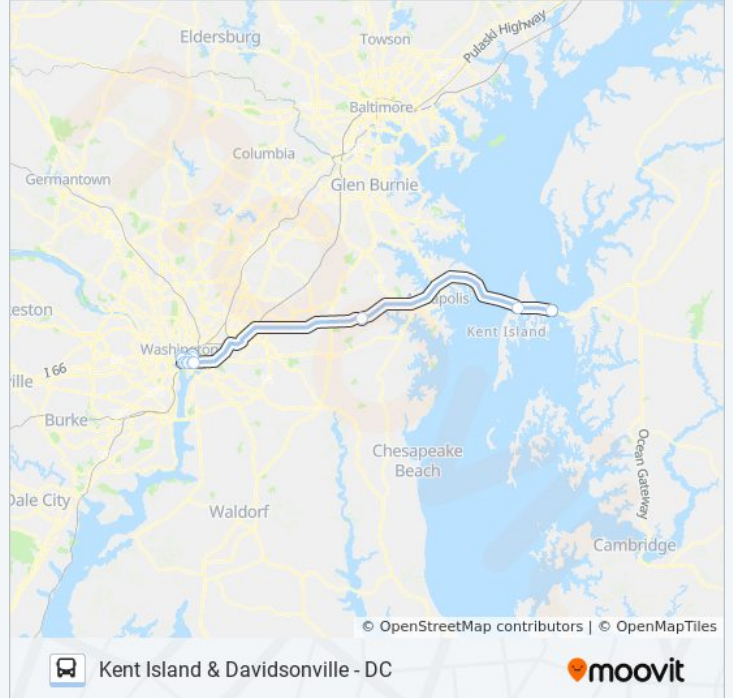

**Direction:** 250/11 Kent Island

**Stops:** 18

**Trip Duration:** 128 min

**Line Summary:**

**Direction: 250/12 Kent Island**

18 stops

[VIEW LINE SCHEDULE](#)

- N Capitol St & H St NW Sb
- Louisiana Ave & D St Nw (Ibt Headquarters) Wb
- Constitution Ave & 3rd St NW Wb
- Pennsylvania Ave Between 4th & 6th St Nw (Canadian Embassy)
- Pennsylvania Ave & 9th St NW Wb
- Pennsylvania Ave & 12th St NW Wb
- 14 Th St & F St NW
- 14th St @ Pennsylvania Ave Nw
- 14th St & Constitution Ave NW Sb
- SW Independence Av & SW 12th St
- Independence Ave & 9th St Sw Eb
- Sw Independence Av & Sw 6th St
- Independence Ave & 4th & 3rd St SW Eb
- Independence Ave & New Jersey Ave SE Eb
- Independence Ave & 1st St Se Eb
- Davidsonville Park & Ride
- Stevensville Park & Ride ( Near Md 8 & Us 50)
- Kent Narrows P & R

**Direction:** 250/12 Kent Island

**Stops:** 18

**Trip Duration:** 123 min

**Line Summary:**

**Direction: 250/2 Washington Dc**

20 stops

[VIEW LINE SCHEDULE](#)

- Kent Narrows P & R
- Stevensville Park & Ride ( Near Md 8 & Us 50)
- Davidsonville Park & Ride
- 2nd St & E Capitol St (Supreme Court) Sb
- Independence Ave & 1st St Se Wb
- SW Independence Av & SW Capital Pz
- Independence Ave & 4th St Sw Wb
- Independence Ave & 6th St SW ( Air & Space Museum)
- Independence Ave & L'Enfant PI Sw Wb
- Independence Ave & 12th St
- Independence Ave & 14th St Sw Wb
- 14th St & Constitution Ave NW Nb
- 14th St @ Pennsylvania Ave Nw
- G St & 14th St NW FS Eb
- Pennsylvania Ave & 12th St Nw Eb
- Pennsylvania Ave & 9th St NW Eb
- Pennsylvania Ave & 6th St NW Eb
- Constitution Ave & 3rd St NW Eb