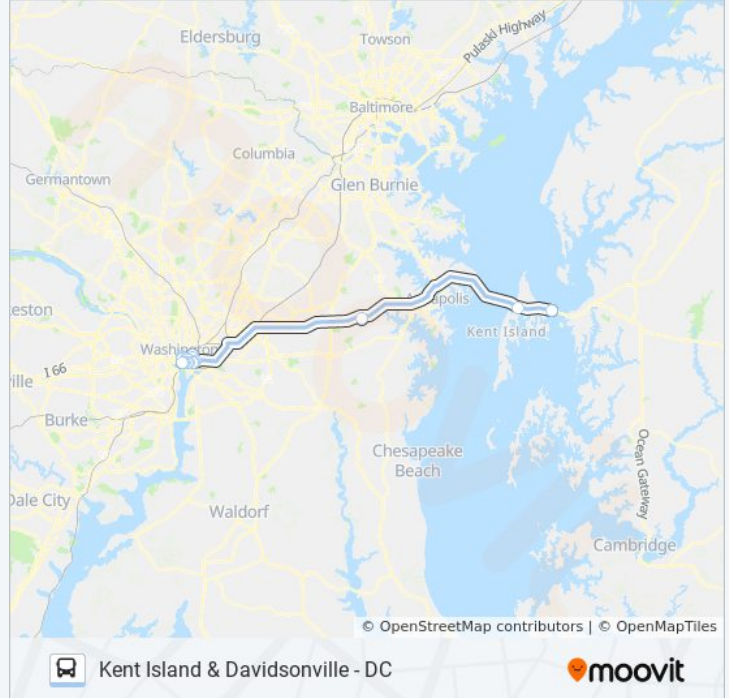

**Line Summary:**

N Capitol St & E St Nb

N Capitol St & H St Nb

**Direction: 250/5 Washington Dc**

20 stops

[VIEW LINE SCHEDULE](#)

Kent Narrows P & R

Stevensville Park & Ride ( Near Md 8 & Us 50)

**250 bus Info**

**Direction:** 250/5 Washington Dc

**Stops:** 20

**Trip Duration:** 111 min

**Line Summary:**

N Capitol St & E St Nb

N Capitol St & H St Nb

**Direction: 250/6 Washington Dc**

20 stops

[VIEW LINE SCHEDULE](#)

Kent Narrows P & R

Stevensville Park & Ride ( Near Md 8 & Us 50)

Davidsonville Park & Ride

2nd St & E Capitol St (Supreme Court) Sb

Independence Ave & 1st St Se Wb

SW Independence Av & SW Capital Pz