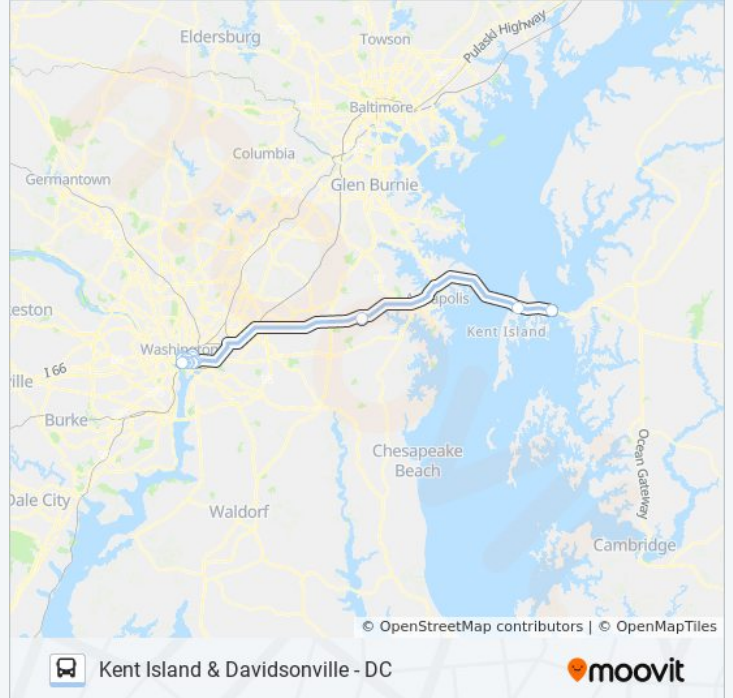

**Line Summary:**

N Capitol St & E St Nb

N Capitol St & H St Nb

**Direction: 250/5 Washington Dc**

20 stops

[VIEW LINE SCHEDULE](#)

Kent Narrows P & R

Stevensville Park & Ride ( Near Md 8 & Us 50)

250/6 Washington Dc Route Timetable:

Sunday	Not Operational
Monday	6:50 AM
Tuesday	6:50 AM
Wednesday	6:50 AM
Thursday	6:50 AM
Friday	6:50 AM
Saturday	Not Operational

**250 bus Info**

**Direction:** 250/6 Washington Dc

**Stops:** 20

**Trip Duration:** 114 min

**Line Summary:**

N Capitol St & E St Nb

N Capitol St & H St Nb

**Direction: 250/7 Kent Island**

18 stops

[VIEW LINE SCHEDULE](#)