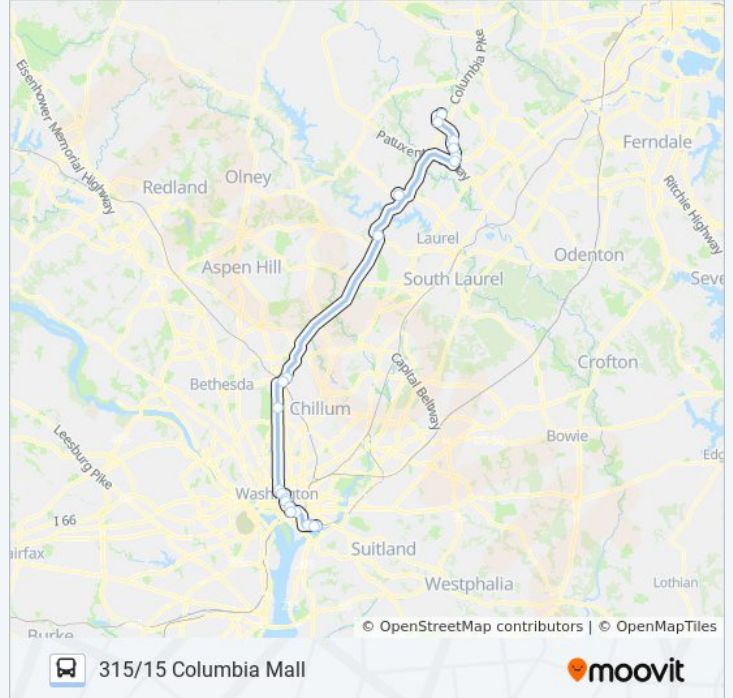

315 bus Info

Direction: 315/15 Columbia Mall

Stops: 22

Trip Duration: 110 min

Line Summary:

Broken Land Parkway And Cradlerock Way South (Northbound)

Broken Land Parkway And Cradlerock Way North

Brokenland & Hickory Rdg Opp Nb

Columbia Mall & Ring Rd Wb

Direction: 315/16 Lotte Plaza

23 stops

[VIEW LINE SCHEDULE](#)

M St & 8 & 9th Sts Mid Eb

M St @ Isaac Hull Ave

Se M St & Se 4th St

M Street And New Jersey Avenue SE