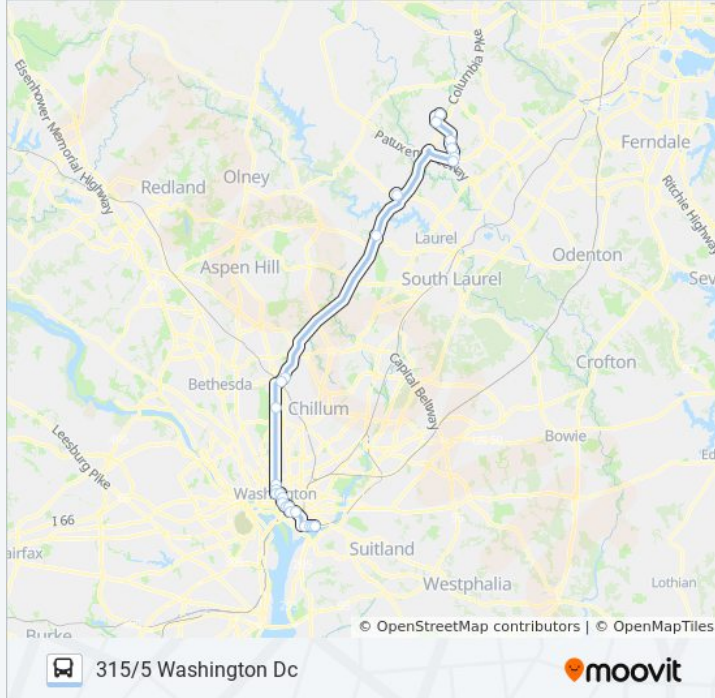

315 bus Info

Direction: 315/5 Washington Dc

Stops: 25

Trip Duration: 101 min

Line Summary:

7th St NW & Constitution Ave Eb

Sw Independence Av & Sw 6th St

Independence Ave & 4th & 3rd St SW Eb

M St & 1st St SE (Navy Yard) Sb

Se M St & Se 4th St

M St @ Isaac Hull Ave

M St & 8 & 9th Sts Mid Eb

Direction: 315/6 Washington Dc

26 stops

[VIEW LINE SCHEDULE](#)

Lotte Plaza Us 40 & Us 29