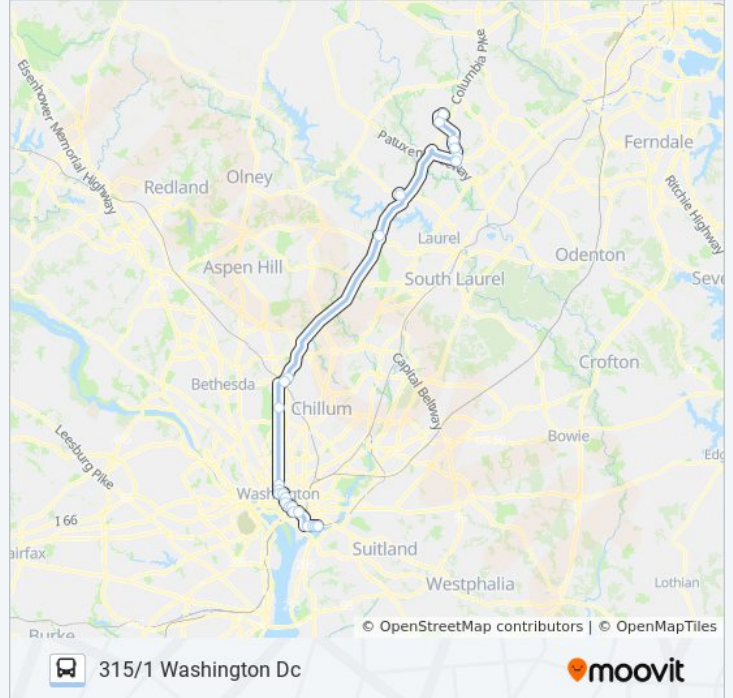

Use the Moovit App to find the closest 315 bus station near you and find out when is the next 315 bus arriving.

Direction: 315/1 Washington Dc

25 stops

[VIEW LINE SCHEDULE](#)

- Columbia Mall & South Ring Rd Eb
- Broken Land & Hickory Ridge Sb
- Broken Land & Cradlerock N Opp Sb
- Broken Land & Cradlerock S Sb
- Broken Land & Snowden River Sb
- Broken Land Park & Ride
- Scaggsville Park & Ride
- Burtonsville Park & Ride
- Colesville Rd & Fenton St Sb
- Silver Spring Metro Station
- 16th St & Aspen St NW Sb
- 16th St & P St
- 16th St & M St NW
- K St & 16th St NW FS Eb
- K St NW & 14th St NW (Main)
- 13th St & H St Nw Sb
- Pennsylvania Ave & 12th St Nw Eb
- Constitution Ave & 10th St NW FS Eb
- 7th St NW & Constitution Ave Eb

315 bus Info

Direction: 315/1 Washington Dc

Stops: 25

Trip Duration: 91 min

Line Summary:

Sw Independence Av & Sw 6th St

Independence Ave & 4th & 3rd St SW Eb

M St & 1st St SE (Navy Yard) Sb

Se M St & Se 4th St

M St @ Isaac Hull Ave

M St & 8 & 9th Sts Mid Eb

Direction: 315/10 Washington Dc

25 stops

[VIEW LINE SCHEDULE](#)

Columbia Mall & South Ring Rd Eb

Broken Land & Hickory Ridge Sb

315 bus Info

Direction: 315/10 Washington Dc

Stops: 25

Trip Duration: 116 min

Line Summary:

7th St NW & Constitution Ave Eb

Sw Independence Av & Sw 6th St

Independence Ave & 4th & 3rd St SW Eb