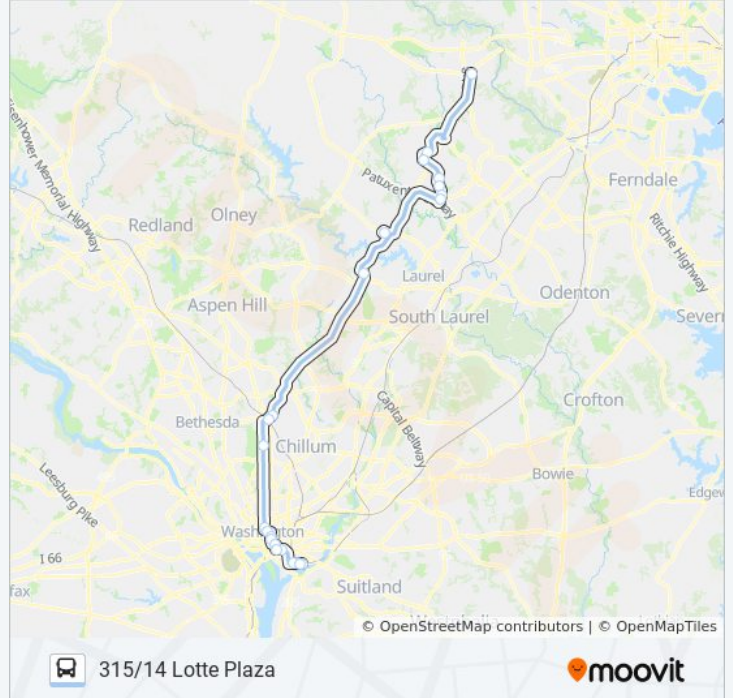

315 bus Info

Direction: 315/14 Lotte Plaza

Stops: 23

Trip Duration: 120 min

Line Summary:

Broken Land Parkway And Cradlerock Way South (Northbound)

Broken Land Parkway And Cradlerock Way North

Brokenland & Hickory Rdg Opp Nb

Columbia Mall & Ring Rd Wb

Lotte Plaza Us 40 & Us 29

Direction: 315/15 Columbia Mall

22 stops

[VIEW LINE SCHEDULE](#)

M St & 8 & 9th Sts Mid Eb

M St @ Isaac Hull Ave

Se M St & Se 4th St