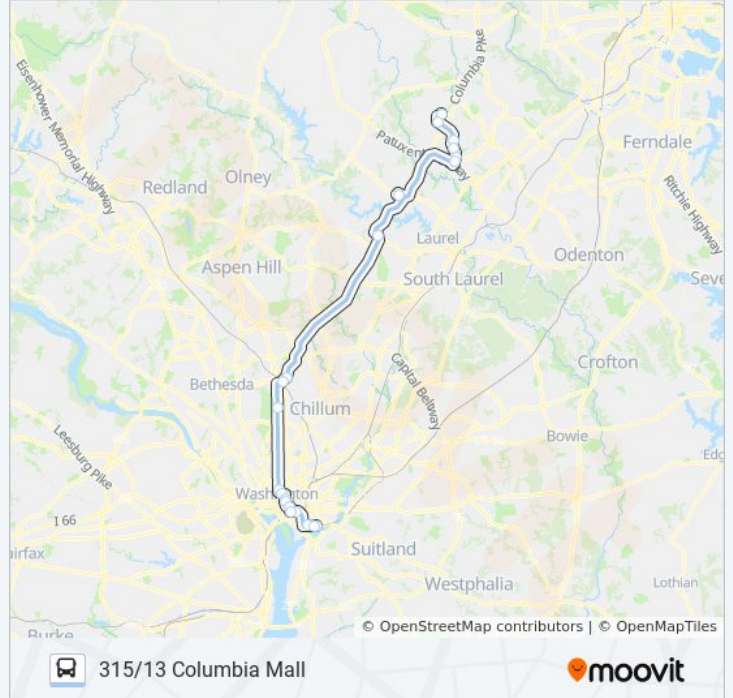

315 bus Info

Direction: 315/13 Columbia Mall

Stops: 22

Trip Duration: 109 min

Line Summary:

Broken Land Parkway And Cradlerock Way South (Northbound)

Broken Land Parkway And Cradlerock Way North

Brokenland & Hickory Rdg Opp Nb

Columbia Mall & Ring Rd Wb

Direction: 315/14 Lotte Plaza

23 stops

[VIEW LINE SCHEDULE](#)

M St & 8 & 9th Sts Mid Eb

M St @ Isaac Hull Ave

Se M St & Se 4th St

M Street And New Jersey Avenue SE