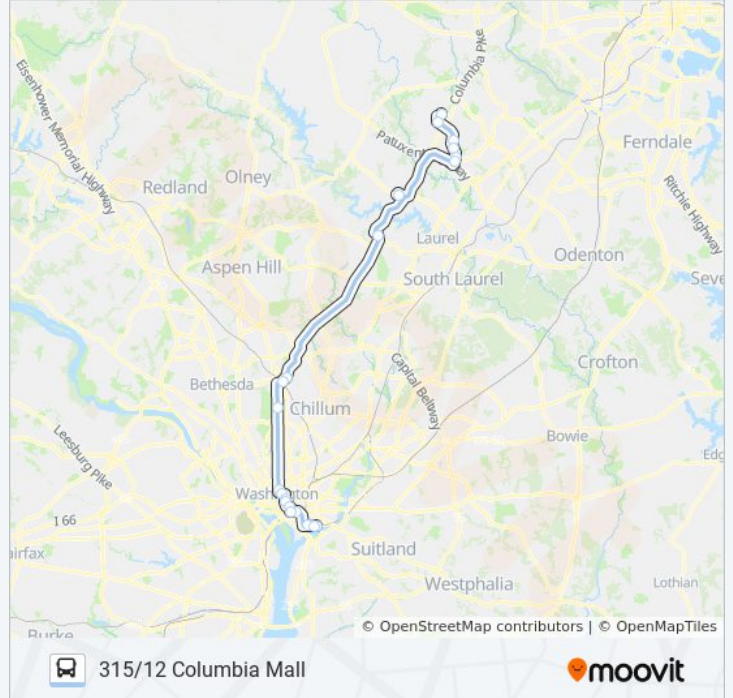

315 bus Info

Direction: 315/12 Columbia Mall

Stops: 22

Trip Duration: 108 min

Line Summary:

Broken Land Parkway And Cradlerock Way South (Northbound)

Broken Land Parkway And Cradlerock Way North

Brokenland & Hickory Rdg Opp Nb

Columbia Mall & Ring Rd Wb

Direction: 315/13 Columbia Mall

22 stops

[VIEW LINE SCHEDULE](#)

M St & 8 & 9th Sts Mid Eb

M St @ Isaac Hull Ave

Se M St & Se 4th St

M Street And New Jersey Avenue SE