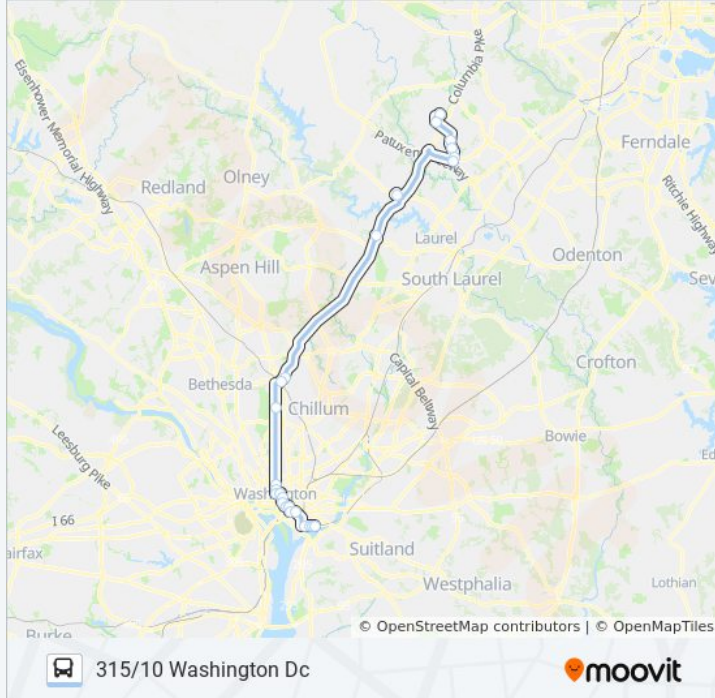

315 bus Info

Direction: 315/1 Washington Dc

Stops: 25

Trip Duration: 91 min

Line Summary:

Sw Independence Av & Sw 6th St

Independence Ave & 4th & 3rd St SW Eb

M St & 1st St SE (Navy Yard) Sb

Se M St & Se 4th St

M St @ Isaac Hull Ave

M St & 8 & 9th Sts Mid Eb

Direction: 315/10 Washington Dc

25 stops

[VIEW LINE SCHEDULE](#)

Columbia Mall & South Ring Rd Eb

Broken Land & Hickory Ridge Sb

315 bus Info

Direction: 315/10 Washington Dc

Stops: 25

Trip Duration: 116 min

Line Summary:

7th St NW & Constitution Ave Eb

Sw Independence Av & Sw 6th St

Independence Ave & 4th & 3rd St SW Eb

M St & 1st St SE (Navy Yard) Sb

Se M St & Se 4th St

M St @ Isaac Hull Ave

M St & 8 & 9th Sts Mid Eb

Direction: 315/11 Columbia Mall

22 stops

[VIEW LINE SCHEDULE](#)

M St & 8 & 9th Sts Mid Eb