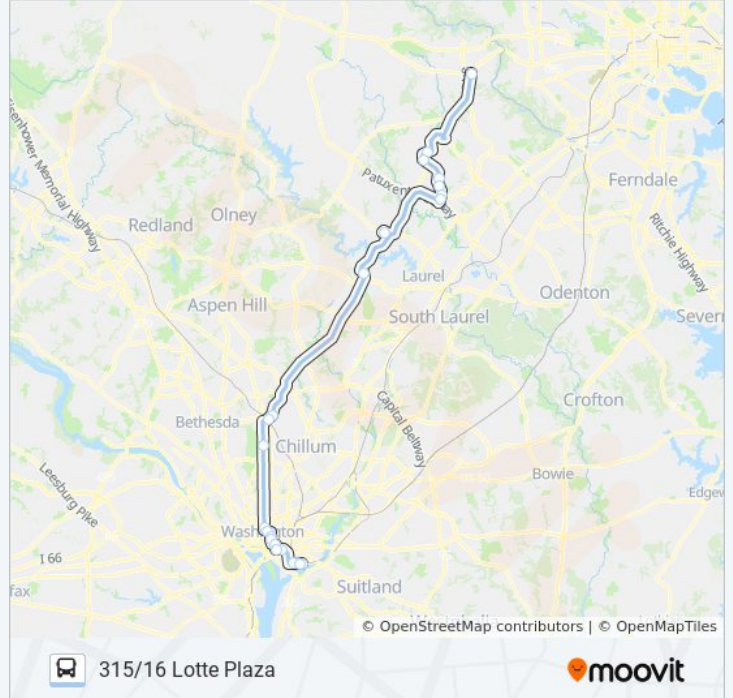

315 bus Info

Direction: 315/16 Lotte Plaza

Stops: 23

Trip Duration: 120 min

Line Summary:

Broken Land Parkway And Cradlerock Way South (Northbound)

Broken Land Parkway And Cradlerock Way North

Brokenland & Hickory Rdg Opp Nb

Columbia Mall & Ring Rd Wb

Lotte Plaza Us 40 & Us 29

Direction: 315/17 Columbia Mall

22 stops

[VIEW LINE SCHEDULE](#)

M St & 8 & 9th Sts Mid Eb

M St @ Isaac Hull Ave

Se M St & Se 4th St