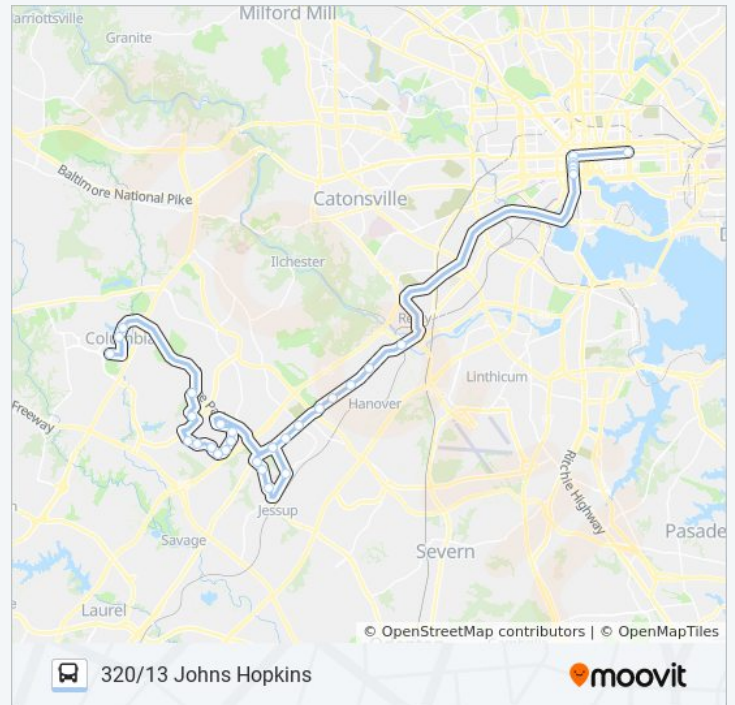

Howard St & Balt & Fairmount Mis Nb

Howard St & Fayette St Nb

Howard St & Lexington St Nb

Howard St & Saratoga St Mid Nb

Wolfe St & Orleans St

Direction: 320/13 Johns Hopkins

Stops: 33

Trip Duration: 72 min

Line Summary:

Direction: 320/14 Johns Hopkins

33 stops

[VIEW LINE SCHEDULE](#)

Columbia Mall & South Ring Rd Eb

Little Patuxent & Gov Warfield Nb

Little Patuxent Pkwy & Vantage Point Rd Nb

Dobbin Rd & Dobbin Ctr Way Eb