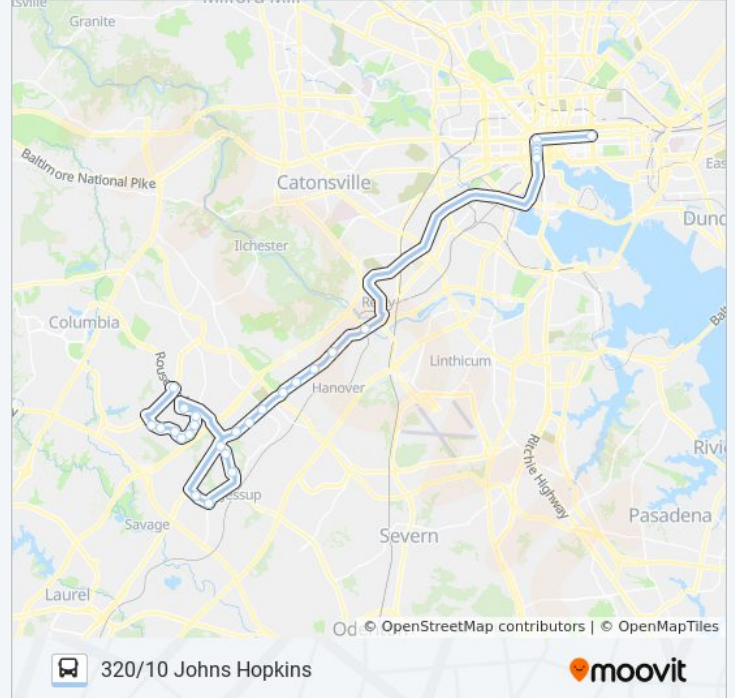

Washington Blvd & Amberton Dr Nb

Washington Blvd & Troy Hill Dr Nb

Washington Blvd & Hunt Club Rd Opp Nb

Washington Blvd & Montgomery Rd Nb

Washington Blvd & Levering Ave Nb

Howard St & Pratt St Ns (Convention Center)

Howard St & Pratt St FS Nb

Howard St & Redwood St Opp Nb

Howard St & Balt & Fairmount Mis Nb

Howard St & Fayette St Nb

Howard St & Lexington St Nb

Howard St & Saratoga St Mid Nb

Wolfe St & Orleans St

Direction: 320/11 Johns Hopkins

33 stops

[VIEW LINE SCHEDULE](#)

Columbia Mall & South Ring Rd Eb

Little Patuxent & Gov Warfield Nb

Little Patuxent Pkwy & Vantage Point Rd Nb

Dobbin Rd & Dobbin Ctr Way Eb

Mcgraw Rd & Stanford Blvd Opp Eb

Rob Fulton Dr & Solar Walk Eb