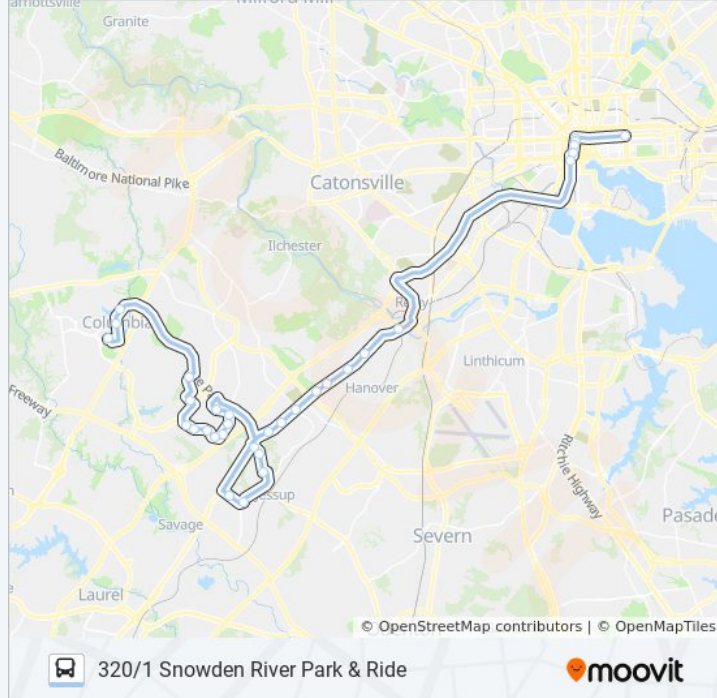

Use the Moovit App to find the closest 320 bus station near you and find out when is the next 320 bus arriving.

Direction: 320/1 Snowden River Park & Ride

32 stops

[VIEW LINE SCHEDULE](#)

- Wolfe St & Orleans St
- Cathedral St & Mulberry Sb
- Cathedral St & Saratoga St Sb
- Liberty St & Lexington St Sb
- Hopkins Pl & Baltimore Arena MB Sb
- Howard St & Camden St Sb
- Washington Blvd & Levering Ave Sb
- Washington Blvd & Montgomery Rd Sb
- Washington Blvd & Hunt Club Rd Sb
- Washington Blvd & Troy Hill Dr Sb
- Washington Blvd & Amberton Dr Sb
- Washington Boulevard And Meadowridge Road (Southbound)
- Washington Blvd & Kit Kat Rd Sb
- Washington Blvd & Port Capital Dr
- Assateague Dr & Washington Blvd
- Assateague Dr & Conowingo Ave Eb
- Assateague Dr & Oceano Ave Eb
- Patuxent Range Rd & Dorsey Run Rd Nb
- Patuxent Range Rd & Stayton Dr Nb

Direction: 320/1 Snowden River Park & Ride

Stops: 32

Trip Duration: 76 min

Line Summary:

Gateway Dr & Eli Whitney Dr Eb

Gateway Dr & John Mcadam Opp Sb

Gateway Dr & Ben Franklin Dr Sb

Columbia Gateway Drive And Albert Einstein Drive

Columbia Gateway Drive And Samuel Morse Drive

Rob Fulton & Gateway Dr FS Wb

Rob Fulton & Lee Deforest Opp Wb

Rob Fulton & Solar Walk Wb

Mcgraw Rd & Stanford Blvd Wb

Dobbin Rd & Dobbin Ctr Opp Nb

Little Patuxent Pkwy & Vantage Point Rd Opp Wb

Little Patuxent Pkwy & Governor Warfield Pkwy Sb

Columbia Mall & Ring Rd Wb

Direction: 320/10 Johns Hopkins

30 stops

[VIEW LINE SCHEDULE](#)

Snowden River Park & Ride

Rob Fulton Dr & Solar Walk Eb

Rob Fulton Dr & Lee Deforest Eb