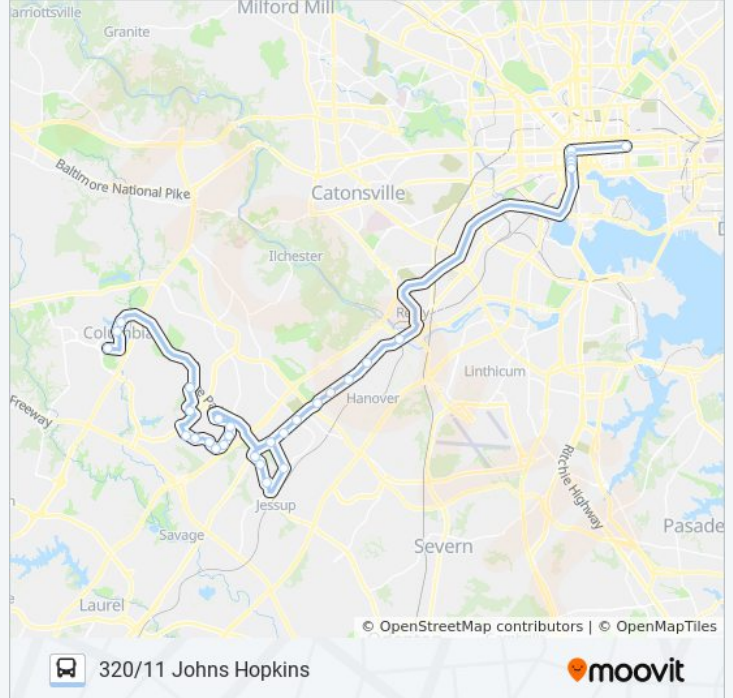

Washington Blvd & Kit Kat Rd Nb

Washington Blvd & Dorsey Rd Nb

Washington Blvd & Amberton Dr Nb

Washington Blvd & Troy Hill Dr Nb

Washington Blvd & Hunt Club Rd Opp Nb

Washington Blvd & Montgomery Rd Nb

Washington Blvd & Levering Ave Nb

Howard St & Pratt St Ns (Convention Center)

Howard St & Pratt St FS Nb

Howard St & Redwood St Opp Nb

Howard St & Balt & Fairmount Mis Nb

Howard St & Fayette St Nb

Howard St & Lexington St Nb

Howard St & Saratoga St Mid Nb

Wolfe St & Orleans St

Direction: 320/12 Johns Hopkins

30 stops

[VIEW LINE SCHEDULE](#)

Snowden River Park & Ride

Rob Fulton Dr & Solar Walk Eb

Rob Fulton Dr & Lee Deforest Eb

Rob Fulton Dr & Gateway Dr Eb