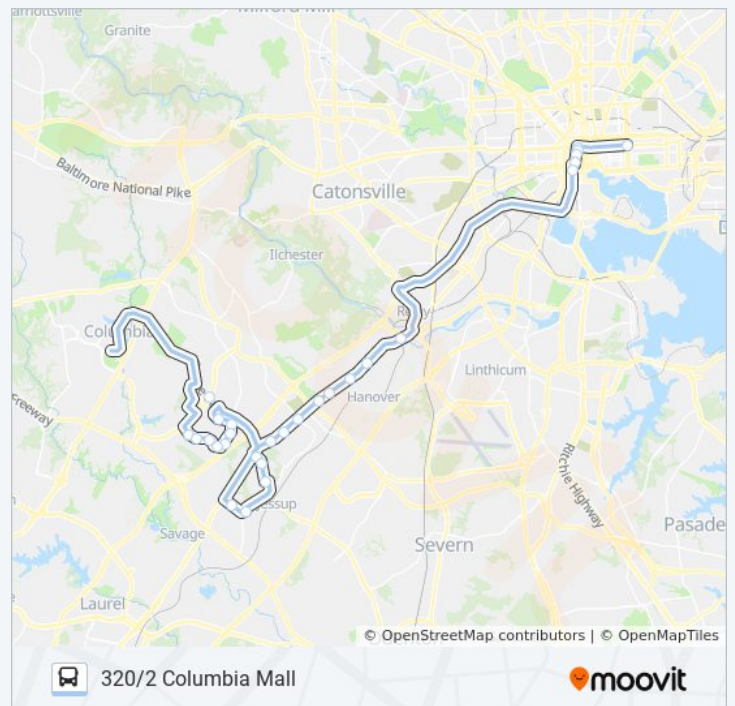

Wolfe St & Orleans St

Cathedral St & Mulberry Sb

Cathedral St & Saratoga St Sb

Liberty St & Lexington St Sb

Hopkins Pl & Baltimore Arena MB Sb

Howard St & Camden St Sb

Washington Blvd & Levering Ave Sb

Washington Blvd & Montgomery Rd Sb

Washington Blvd & Hunt Club Rd Sb

Washington Blvd & Troy Hill Dr Sb

Washington Blvd & Amberton Dr Sb

Washington Boulevard And Meadowridge Road (Southbound)

Washington Blvd & Kit Kat Rd Sb

Washington Blvd & Port Capital Dr

Assateague Dr & Washington Blvd

Assateague Dr & Conowingo Ave Eb

Assateague Dr & Oceano Ave Eb

Patuxent Range Rd & Dorsey Run Rd Nb

Patuxent Range Rd & Stayton Dr Nb

Gateway Dr & Eli Whitney Dr Eb

Gateway Dr & John Mcadam Opp Sb

Gateway Dr & Ben Franklin Dr Sb

Columbia Gateway Drive And Albert Einstein Drive

Columbia Gateway Drive And Samuel Morse Drive

Rob Fulton & Gateway Dr FS Wb

Rob Fulton & Lee Deforest Opp Wb

Rob Fulton & Solar Walk Wb

Snowden River Park & Ride

Monday	5:25 AM
Tuesday	5:25 AM
Wednesday	5:25 AM
Thursday	5:25 AM
Friday	5:25 AM
Saturday	Not Operational

320 bus Info

Direction: 320/2 Columbia Mall

Stops: 28

Trip Duration: 64 min

Line Summary:

Direction: 320/3 Snowden River Park & Ride

32 stops

[VIEW LINE SCHEDULE](#)

320 bus Time Schedule

320/3 Snowden River Park & Ride Route Timetable:

Sunday	Not Operational