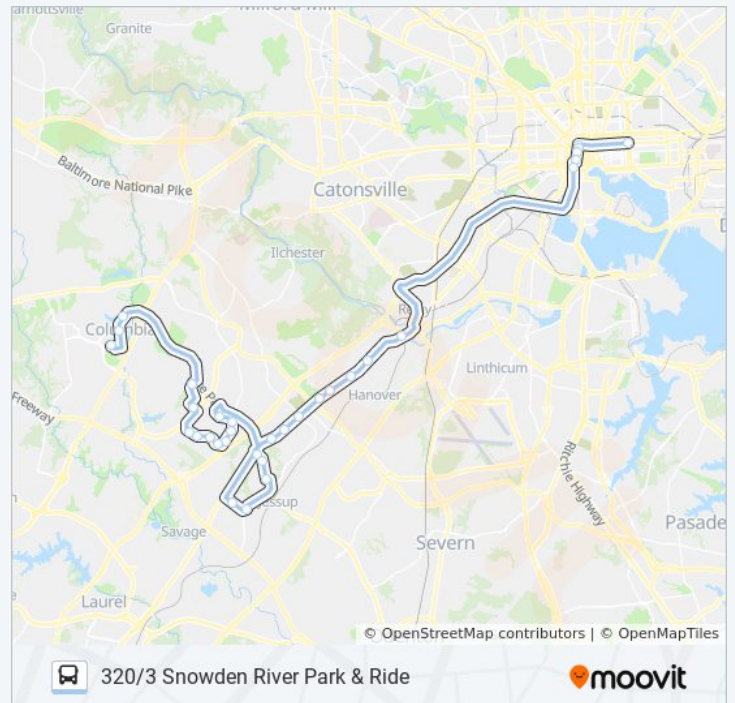

Columbia Gateway Drive And Samuel Morse
Drive

Rob Fulton & Gateway Dr FS Wb

Rob Fulton & Lee Deforest Opp Wb

Rob Fulton & Solar Walk Wb

Mcgraw Rd & Stanford Blvd Wb

Dobbin Rd & Dobbin Ctr Opp Nb

Little Patuxent Pkwy & Vantage Point Rd Opp Wb

Little Patuxent Pkwy & Governor Warfield Pkwy
Sb

Monday	5:45 AM
Tuesday	5:45 AM
Wednesday	5:45 AM
Thursday	5:45 AM
Friday	5:45 AM
Saturday	Not Operational

320 bus Info

Direction: 320/3 Snowden River Park & Ride

Stops: 32

Trip Duration: 76 min

Line Summary:

Direction: 320/4 Columbia Mall

28 stops

[VIEW LINE SCHEDULE](#)

- Wolfe St & Orleans St
- Cathedral St & Mulberry Sb
- Cathedral St & Saratoga St Sb
- Liberty St & Lexington St Sb
- Hopkins Pl & Baltimore Arena MB Sb
- Howard St & Camden St Sb
- Washington Blvd & Levering Ave Sb
- Washington Blvd & Montgomery Rd Sb
- Washington Blvd & Hunt Club Rd Sb
- Washington Blvd & Troy Hill Dr Sb
- Washington Blvd & Amberton Dr Sb
- Washington Boulevard And Meadowridge Road (Southbound)
- Washington Blvd & Kit Kat Rd Sb
- Washington Blvd & Port Capital Dr
- Assateague Dr & Washington Blvd
- Assateague Dr & Conowingo Ave Eb
- Assateague Dr & Oceano Ave Eb
- Patuxent Range Rd & Dorsey Run Rd Nb
- Patuxent Range Rd & Stayton Dr Nb
- Gateway Dr & Eli Whitney Dr Eb
- Gateway Dr & John Mcadam Opp Sb
- Gateway Dr & Ben Franklin Dr Sb
- Columbia Gateway Drive And Albert Einstein Drive
- Columbia Gateway Drive And Samuel Morse Drive
- Rob Fulton & Gateway Dr FS Wb
- Rob Fulton & Lee Deforest Opp Wb