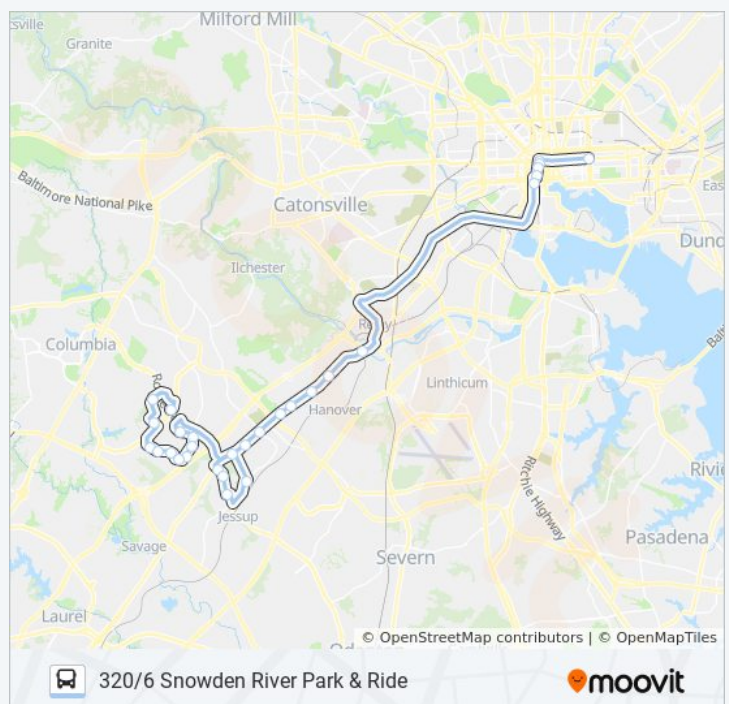

Line Summary:

320/6 Snowden River Park & Ride

Drive

Columbia Gateway Drive And Samuel Morse Drive

Rob Fulton & Gateway Dr FS Wb

Rob Fulton & Lee Deforest Opp Wb

Rob Fulton & Solar Walk Wb

Mcgraw Rd & Stanford Blvd Wb

Dobbin Rd & Dobbin Ctr Opp Nb

Snowden River Park & Ride

Direction: 320/7 Columbia Mall

31 stops

[VIEW LINE SCHEDULE](#)

Wolfe St & Orleans St

Cathedral St & Mulberry Sb

Cathedral St & Saratoga St Sb