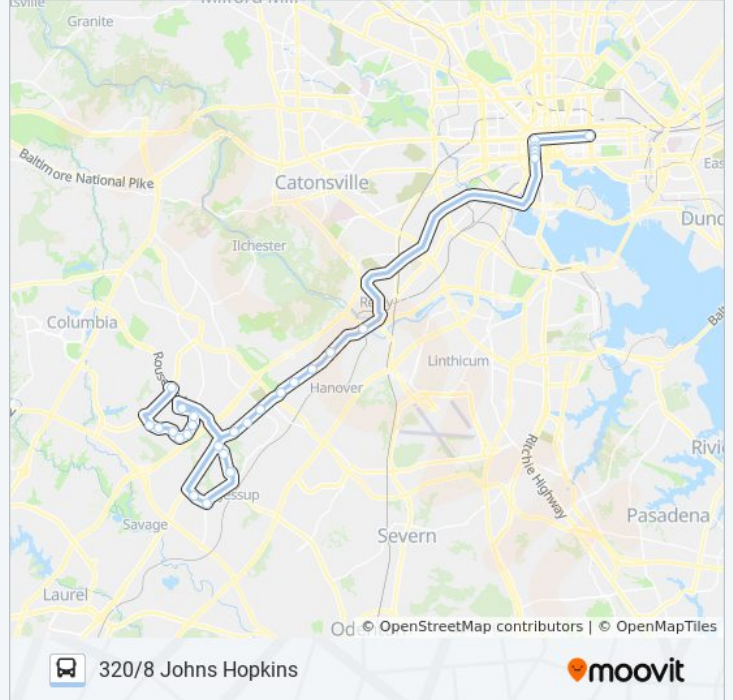

Line Summary:

Washington Blvd & Dorsey Rd Nb
 Washington Blvd & Amberton Dr Nb
 Washington Blvd & Troy Hill Dr Nb
 Washington Blvd & Hunt Club Rd Opp Nb
 Washington Blvd & Montgomery Rd Nb
 Washington Blvd & Levering Ave Nb
 Howard St & Pratt St Ns (Convention Center)
 Howard St & Pratt St FS Nb
 Howard St & Redwood St Opp Nb
 Howard St & Balt & Fairmount Mis Nb
 Howard St & Fayette St Nb
 Howard St & Lexington St Nb
 Howard St & Saratoga St Mid Nb
 Wolfe St & Orleans St

Direction: 320/9 Johns Hopkins

33 stops

[VIEW LINE SCHEDULE](#)

Columbia Mall & South Ring Rd Eb
 Little Patuxent & Gov Warfield Nb
 Little Patuxent Pkwy & Vantage Point Rd Nb
 Dobbin Rd & Dobbin Ctr Way Eb
 Mcgraw Rd & Stanford Blvd Opp Eb
 Rob Fulton Dr & Solar Walk Eb
 Rob Fulton Dr & Lee Deforest Eb
 Rob Fulton Dr & Gateway Dr Eb
 Gateway Dr & Samuel Morse Dr Eb
 Gateway Dr & Albert Einstein Op Eb
 Gateway Dr & Ben Franklin Dr Nb
 Gateway Dr & John Mcadam Nb
 Gateway Dr & Eli Whitney Opp Wb
 Dorsey Run Rd & Montevideo Rd Sb
 Oceano Avenue And Assateague Drive