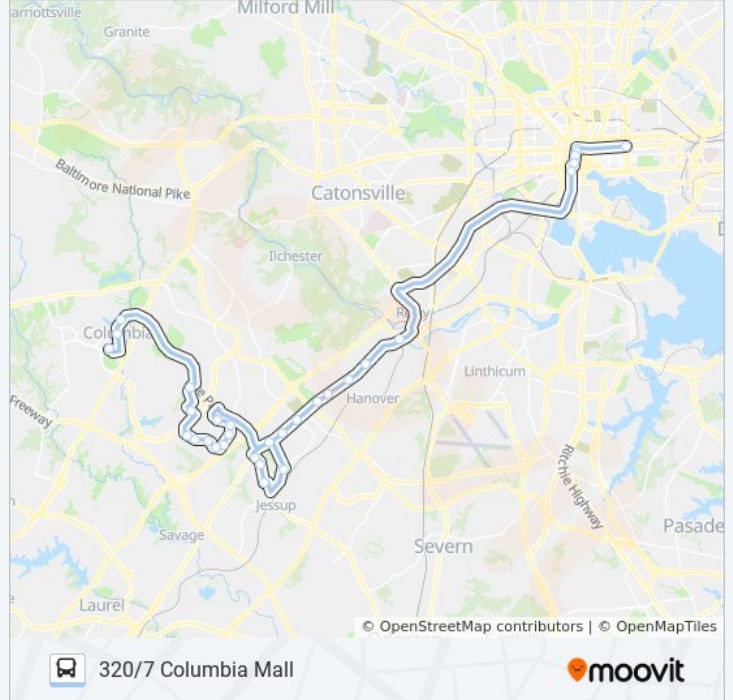

Rob Fulton & Gateway Dr FS Wb

Rob Fulton & Lee Deforest Opp Wb

Rob Fulton & Solar Walk Wb

Mcgraw Rd & Stanford Blvd Wb

Dobbin Rd & Dobbin Ctr Opp Nb

Little Patuxent Pkwy & Vantage Point Rd Opp Wb

Little Patuxent Pkwy & Governor Warfield Pkwy Sb

Columbia Mall & Ring Rd Wb

Direction: 320/8 Johns Hopkins

30 stops

[VIEW LINE SCHEDULE](#)

Snowden River Park & Ride

Rob Fulton Dr & Solar Walk Eb

Rob Fulton Dr & Lee Deforest Eb

Rob Fulton Dr & Gateway Dr Eb

Gateway Dr & Samuel Morse Dr Eb

Gateway Dr & Albert Einstein Op Eb

Gateway Dr & Ben Franklin Dr Nb

Gateway Dr & John Mcadam Nb

Gateway Dr & Eli Whitney Opp Wb

Patuxent Range Rd & Stayton Rd Eb

Patuxent Range Rd & Dorsey Run Rd Eb