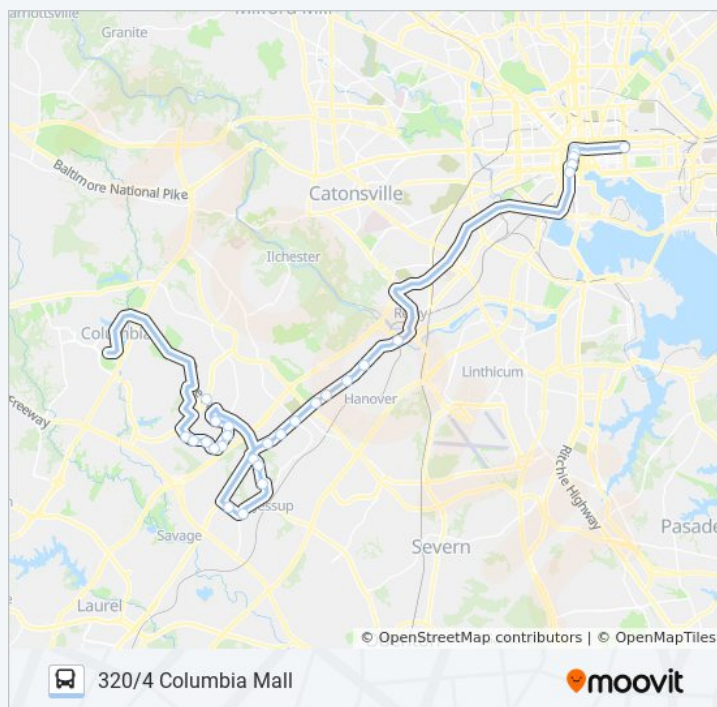

Direction: 320/4 Columbia Mall

28 stops

[VIEW LINE SCHEDULE](#)

- Wolfe St & Orleans St
- Cathedral St & Mulberry Sb
- Cathedral St & Saratoga St Sb
- Liberty St & Lexington St Sb
- Hopkins Pl & Baltimore Arena MB Sb
- Howard St & Camden St Sb
- Washington Blvd & Levering Ave Sb
- Washington Blvd & Montgomery Rd Sb
- Washington Blvd & Hunt Club Rd Sb
- Washington Blvd & Troy Hill Dr Sb
- Washington Blvd & Amberton Dr Sb
- Washington Boulevard And Meadowridge Road (Southbound)
- Washington Blvd & Kit Kat Rd Sb
- Washington Blvd & Port Capital Dr
- Assateague Dr & Washington Blvd
- Assateague Dr & Conowingo Ave Eb
- Assateague Dr & Oceano Ave Eb
- Patuxent Range Rd & Dorsey Run Rd Nb
- Patuxent Range Rd & Stayton Dr Nb
- Gateway Dr & Eli Whitney Dr Eb
- Gateway Dr & John Mcadam Opp Sb
- Gateway Dr & Ben Franklin Dr Sb
- Columbia Gateway Drive And Albert Einstein Drive
- Columbia Gateway Drive And Samuel Morse Drive
- Rob Fulton & Gateway Dr FS Wb
- Rob Fulton & Lee Deforest Opp Wb

320 bus Time Schedule

320/4 Columbia Mall Route Timetable:

Sunday	Not Operational
Monday	6:05 AM
Tuesday	6:05 AM
Wednesday	6:05 AM
Thursday	6:05 AM
Friday	6:05 AM
Saturday	Not Operational

320 bus Info

Direction: 320/4 Columbia Mall

Stops: 28

Trip Duration: 64 min

Line Summary: