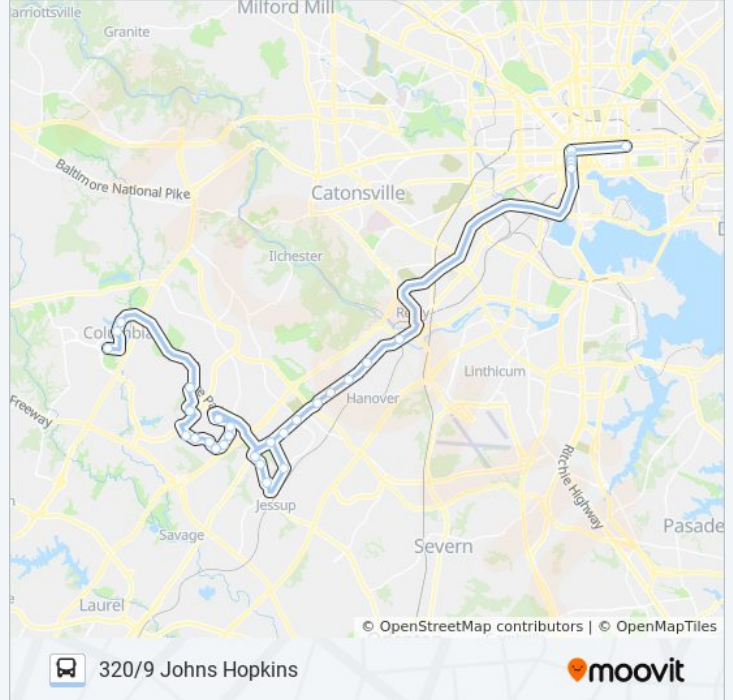

Assateague Dr & Conowingo Ave Wb
Assateague Dr & Washington Blvd Wb
Washington Blvd & Montevideo Rd Nb
Washington Blvd & Kit Kat Rd Nb
Washington Blvd & Dorsey Rd Nb
Washington Blvd & Amberton Dr Nb
Washington Blvd & Troy Hill Dr Nb
Washington Blvd & Hunt Club Rd Opp Nb
Washington Blvd & Montgomery Rd Nb
Washington Blvd & Levering Ave Nb
Howard St & Pratt St Ns (Convention Center)
Howard St & Pratt St FS Nb
Howard St & Redwood St Opp Nb
Howard St & Balt & Fairmount Mis Nb
Howard St & Fayette St Nb
Howard St & Lexington St Nb
Howard St & Saratoga St Mid Nb
Wolfe St & Orleans St

320 bus time schedules and route maps are available in an offline PDF at moovitapp.com. Use the [Moovit App](#) to see live bus times, train schedule or subway schedule, and step-by-step directions for all public transit in Washington, D.C. - Baltimore, MD.

[About Moovit](#) · [MaaS Solutions](#) · [Supported Countries](#) · [Mooviter Community](#)

© 2024 Moovit - All Rights Reserved

Check Live Arrival Times