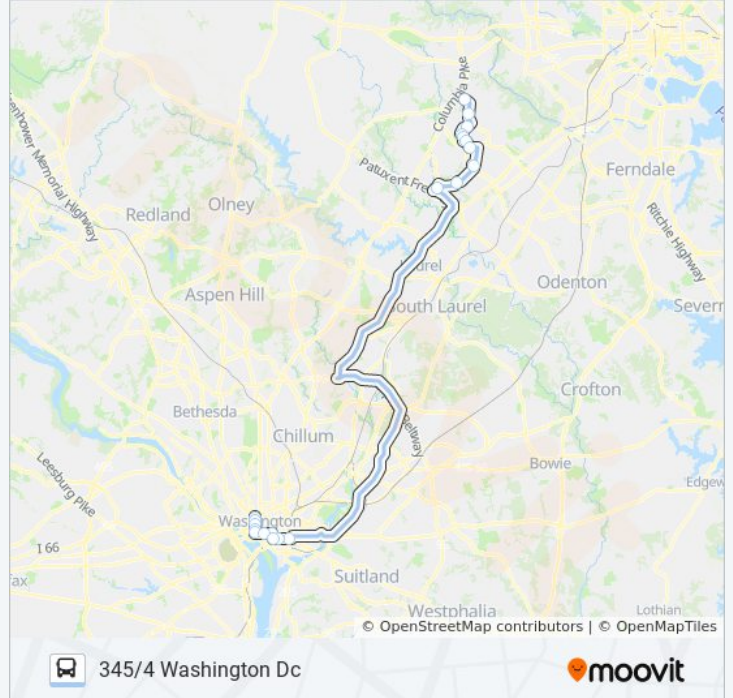

345 bus Info

Direction: 345/4 Washington Dc

Stops: 20

Trip Duration: 97 min

Line Summary:

18th St & K St NW

18th St & M St Nw Nb

Direction: 345/5 Washington Dc

20 stops

[VIEW LINE SCHEDULE](#)

Long Gate P&R

Columbia 100 Pky & Exec Pk Dr FS Sb

Phelps Luck Dr & High Tor Hill Opp

Phelps Luck Dr & Thurso Ct Opp Sb

Phelps Luck Dr & Sheerock Ct Sb

Tamar Dr & Sweetwind Pl Opp Eb