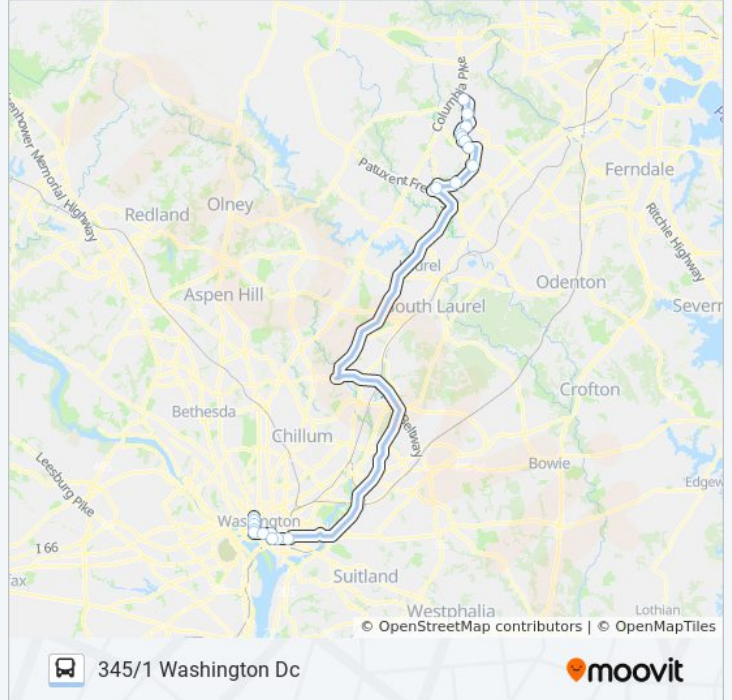

Direction: 345/1 Washington Dc

20 stops

[VIEW LINE SCHEDULE](#)

- Long Gate P&R
- Columbia 100 Pky & Exec Pk Dr FS Sb
- Phelps Luck Dr & High Tor Hill Opp
- Phelps Luck Dr & Thurso Ct Opp Sb
- Phelps Luck Dr & Sheerock Ct Sb
- Tamar Dr & Sweetwind Pl Opp Eb
- Tamar Dr & Cloudleap Ct Sb
- Snowden River Park & Ride
- Snowden River Parkway And Oakland Mills Road (Westbound)
- Broken Land Park & Ride
- Independence Ave & 1st St Se Wb
- Independence Ave & 4th St Sw Wb
- Sw 7th St & Sw Independence Av
- Constitution Ave & 9th St NW Wb
- Constitution Ave & 14 & 15 NW Mid Wb
- 18th St & C St NW Nb
- 18th St NW & E St NW
- 18th St & Pennsylvania Ave NW Nb
- 18th St & K St NW

Stops: 20

Trip Duration: 91 min

Line Summary:

Direction: 345/10 Long Gate Park & Ride

21 stops

[VIEW LINE SCHEDULE](#)

- 19th St & M St NW Sb
- 19th St & K St NW FS Sb
- 19th St & Penn Ave & H St NW Sb
- 19th St & E St NW Sb
- Nw Constitution Av & Nw 14th St
- Constitution Ave & 10th St NW FS Eb
- 7th St NW & Constitution Ave Eb
- Sw Independence Av & Sw 6th St
- Independence Ave & 4th & 3rd St SW Eb
- Independence Ave & 1st St Se Eb
- Broken Land Park & Ride
- Snowden River & Oakland Mills Eb
- Snowden River Park & Ride
- Old Dobbin Rd & Md 175 FS Nb
- Tamar Dr & Cloudleap Ct Opp Nb
- Tamar Dr & Sweetwind Pl Wb
- Phelps Luck Drive And Lightspun Lane (Northbound)
- Phelps Luck Dr & Thurso Ct Nb

Direction: 345/10 Long Gate Park & Ride

Stops: 21

Trip Duration: 116 min

Line Summary:

Phelps Luck Dr & High Tor Hill Nb

Columbia 100 Pky & Exec Park Dr Nb

Long Gate P&R

Direction: 345/11 Long Gate Park & Ride