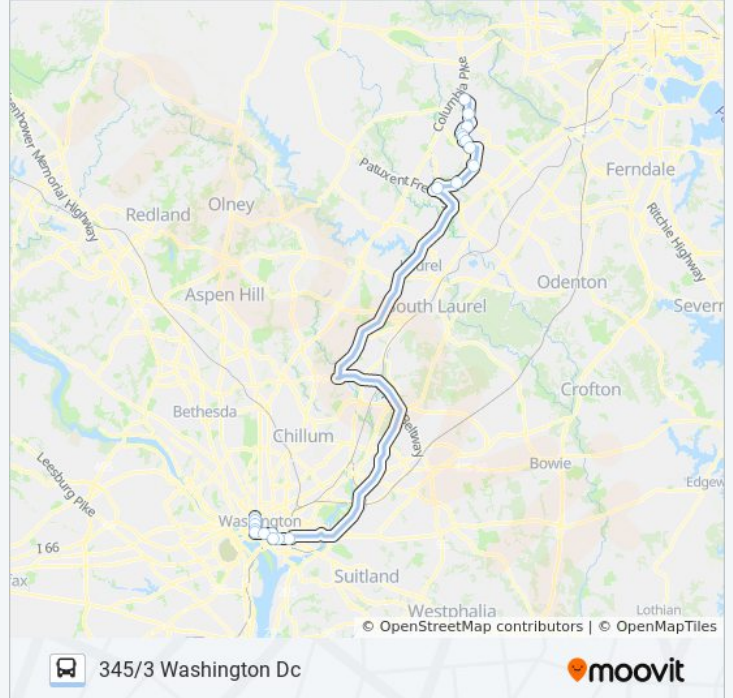

345 bus Info

Direction: 345/3 Washington Dc

Stops: 20

Trip Duration: 93 min

Line Summary:

18th St & K St NW

18th St & M St Nw Nb

Direction: 345/4 Washington Dc

20 stops

[VIEW LINE SCHEDULE](#)

Long Gate P&R

Columbia 100 Pky & Exec Pk Dr FS Sb

Phelps Luck Dr & High Tor Hill Opp

Phelps Luck Dr & Thurso Ct Opp Sb

Phelps Luck Dr & Sheerock Ct Sb

Tamar Dr & Sweetwind Pl Opp Eb