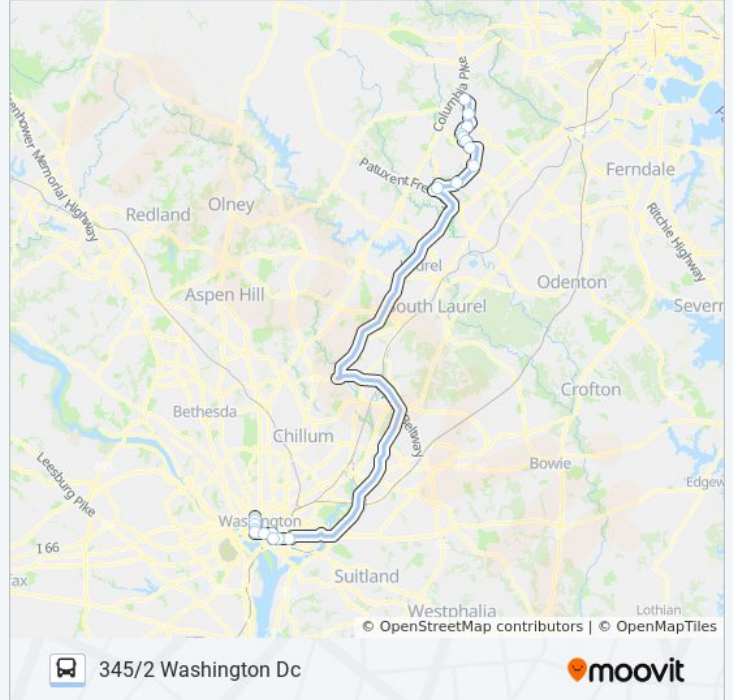

Stops: 20

Trip Duration: 91 min

Line Summary:

18th St & K St NW

18th St & M St Nw Nb

Direction: 345/3 Washington Dc

20 stops

[VIEW LINE SCHEDULE](#)