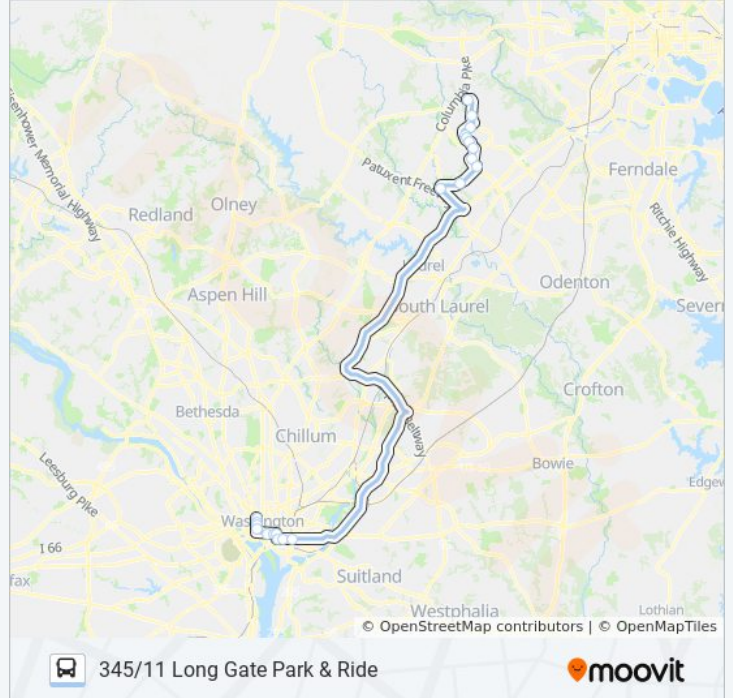

7th St NW & Constitution Ave Eb

Sw Independence Av & Sw 6th St

Independence Ave & 4th & 3rd St SW Eb

Independence Ave & 1st St Se Eb

Broken Land Park & Ride

Snowden River & Oakland Mills Eb

Snowden River Park & Ride

Sunday	Not Operational
Monday	3:55 PM
Tuesday	3:55 PM
Wednesday	3:55 PM
Thursday	3:55 PM
Friday	3:55 PM
Saturday	Not Operational

345 bus Info

Direction: 345/11 Long Gate Park & Ride

Stops: 21

Trip Duration: 116 min

Line Summary:

Phelps Luck Dr & High Tor Hill Nb

Columbia 100 Pky & Exec Park Dr Nb

Long Gate P&R

Direction: 345/12 Long Gate Park & Ride

21 stops

[VIEW LINE SCHEDULE](#)

19th St & M St NW Sb

19th St & K St NW FS Sb

19th St & Penn Ave & H St NW Sb

19th St & E St NW Sb

Nw Constitution Av & Nw 14th St

Constitution Ave & 10th St NW FS Eb

7th St NW & Constitution Ave Eb

Sw Independence Av & Sw 6th St