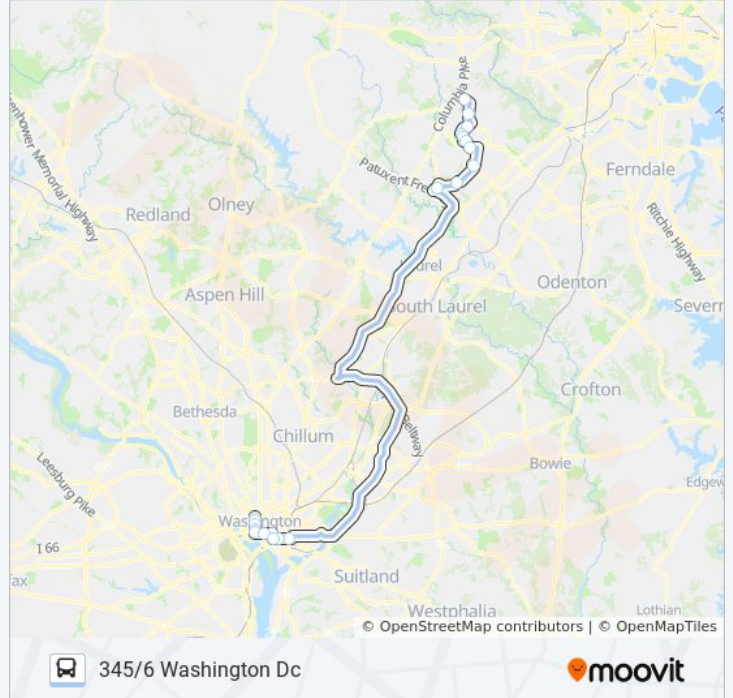

345 bus Info

Direction: 345/6 Washington Dc

Stops: 20

Trip Duration: 110 min

Line Summary:

18th St & K St NW

18th St & M St Nw Nb

Direction: 345/7 Washington Dc

20 stops

[VIEW LINE SCHEDULE](#)

Long Gate P&R

Columbia 100 Pky & Exec Pk Dr FS Sb

Phelps Luck Dr & High Tor Hill Opp

Phelps Luck Dr & Thurso Ct Opp Sb

Phelps Luck Dr & Sheerock Ct Sb

Tamar Dr & Sweetwind Pl Opp Eb