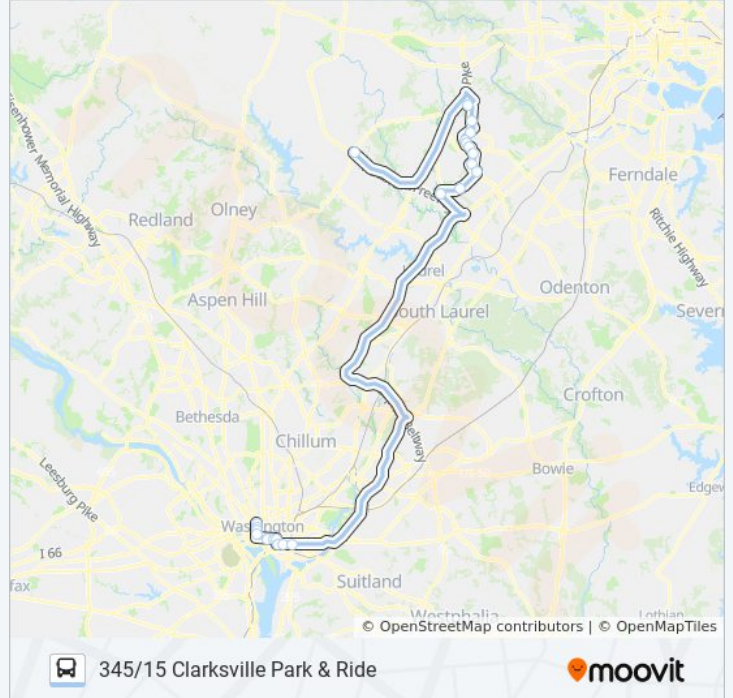

Phelps Luck Dr & High Tor Hill Nb

Columbia 100 Pky & Exec Park Dr Nb

Long Gate P&R

Clarksville Park & Ride

Direction: 345/2 Washington Dc

20 stops

[VIEW LINE SCHEDULE](#)

Long Gate P&R

Columbia 100 Pky & Exec Pk Dr FS Sb

Phelps Luck Dr & High Tor Hill Opp

Phelps Luck Dr & Thurso Ct Opp Sb

Phelps Luck Dr & Sheerock Ct Sb

Tamar Dr & Sweetwind Pl Opp Eb

Tamar Dr & Cloudleap Ct Sb

Snowden River Park & Ride

Snowden River Parkway And Oakland Mills Road
(Westbound)

Broken Land Park & Ride

Independence Ave & 1st St Se Wb

Independence Ave & 4th St Sw Wb

Sw 7th St & Sw Independence Av

Constitution Ave & 9th St NW Wb

Constitution Ave & 14 & 15 NW Mid Wb

18th St & C St NW Nb

18th St NW & E St NW

18th St & Pennsylvania Ave NW Nb

345 bus Time Schedule

345/2 Washington Dc Route Timetable:

Sunday	Not Operational
Monday	5:20 AM
Tuesday	5:20 AM
Wednesday	5:20 AM
Thursday	5:20 AM
Friday	5:20 AM
Saturday	Not Operational

345 bus Info

Direction: 345/2 Washington Dc

Stops: 20

Trip Duration: 91 min

Line Summary: