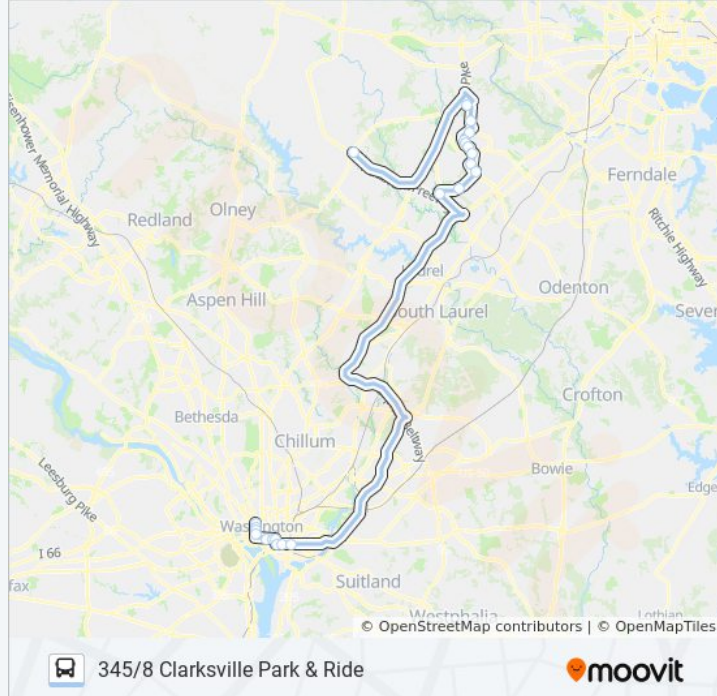

Phelps Luck Dr & High Tor Hill Nb

Columbia 100 Pky & Exec Park Dr Nb

Long Gate P&R

Clarksville Park & Ride

Direction: 345/9 Long Gate Park & Ride

21 stops

[VIEW LINE SCHEDULE](#)

19th St & M St NW Sb

19th St & K St NW FS Sb

19th St & Penn Ave & H St NW Sb

19th St & E St NW Sb

Nw Constitution Av & Nw 14th St

Constitution Ave & 10th St NW FS Eb

7th St NW & Constitution Ave Eb

Sw Independence Av & Sw 6th St

Independence Ave & 4th & 3rd St SW Eb

Independence Ave & 1st St Se Eb

Broken Land Park & Ride

Snowden River & Oakland Mills Eb

Snowden River Park & Ride

Old Dobbin Rd & Md 175 FS Nb

Tamar Dr & Cloudleap Ct Opp Nb

Tamar Dr & Sweetwind Pl Wb

Phelps Luck Drive And Lightspun Lane
(Northbound)

Phelps Luck Dr & Thurso Ct Nb

345 bus Time Schedule

345/9 Long Gate Park & Ride Route Timetable:

Sunday	Not Operational
Monday	3:00 PM
Tuesday	3:00 PM
Wednesday	3:00 PM
Thursday	3:00 PM
Friday	3:00 PM
Saturday	Not Operational

345 bus Info

Direction: 345/9 Long Gate Park & Ride

Stops: 21

Trip Duration: 116 min

Line Summary: