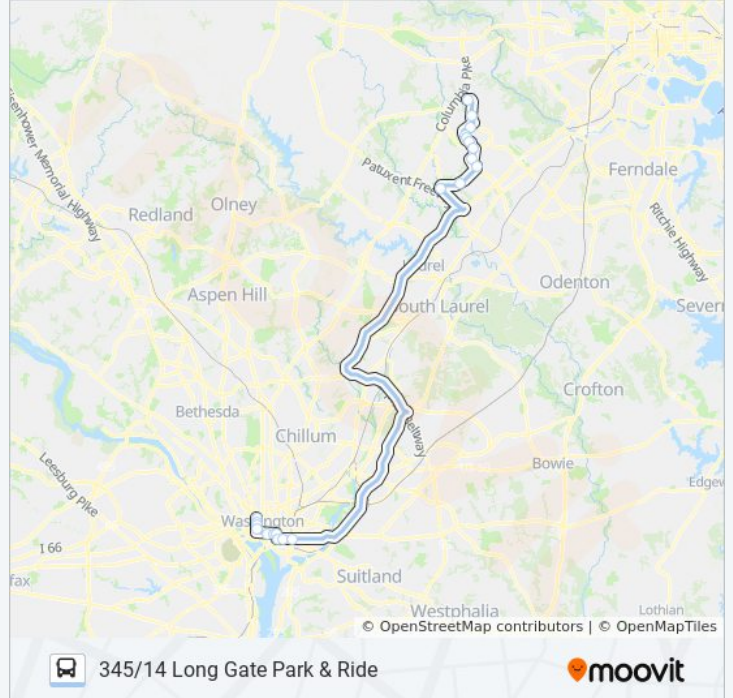

Line Summary:

Phelps Luck Dr & High Tor Hill Nb

Columbia 100 Pky & Exec Park Dr Nb

Long Gate P&R

Direction: 345/15 Clarksville Park & Ride

22 stops

[VIEW LINE SCHEDULE](#)

19th St & M St NW Sb