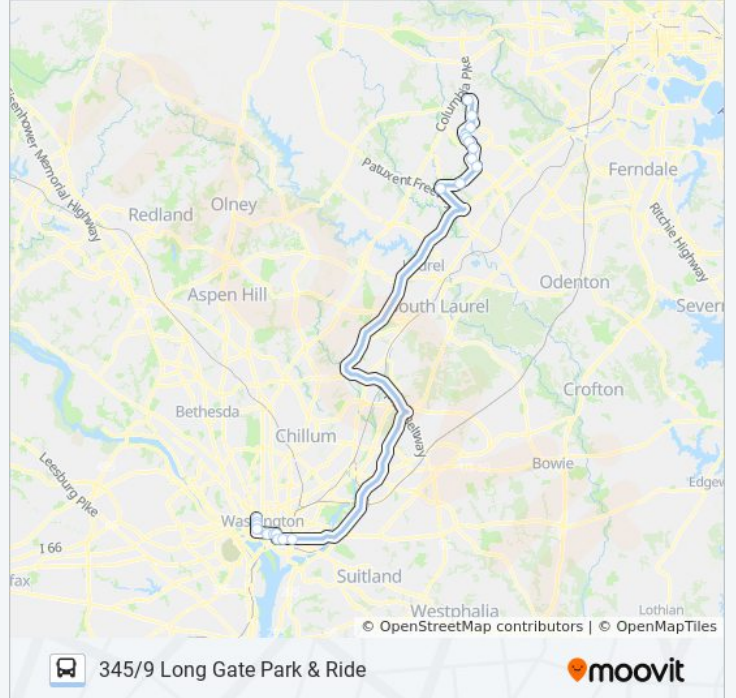

345 bus Info

Direction: 345/9 Long Gate Park & Ride

Stops: 21

Trip Duration: 116 min

Line Summary:

Phelps Luck Dr & High Tor Hill Nb

Columbia 100 Pky & Exec Park Dr Nb

Long Gate P&R