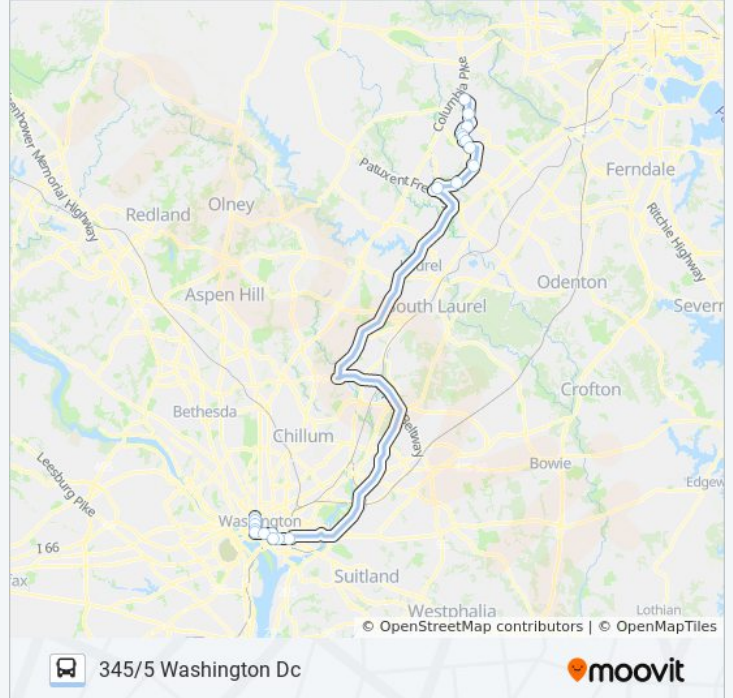

345 bus Info

Direction: 345/5 Washington Dc

Stops: 20

Trip Duration: 104 min

Line Summary:

18th St & K St NW

18th St & M St Nw Nb

Direction: 345/6 Washington Dc

20 stops

[VIEW LINE SCHEDULE](#)

Long Gate P&R

Columbia 100 Pky & Exec Pk Dr FS Sb

Phelps Luck Dr & High Tor Hill Opp

Phelps Luck Dr & Thurso Ct Opp Sb

Phelps Luck Dr & Sheerock Ct Sb

Tamar Dr & Sweetwind Pl Opp Eb