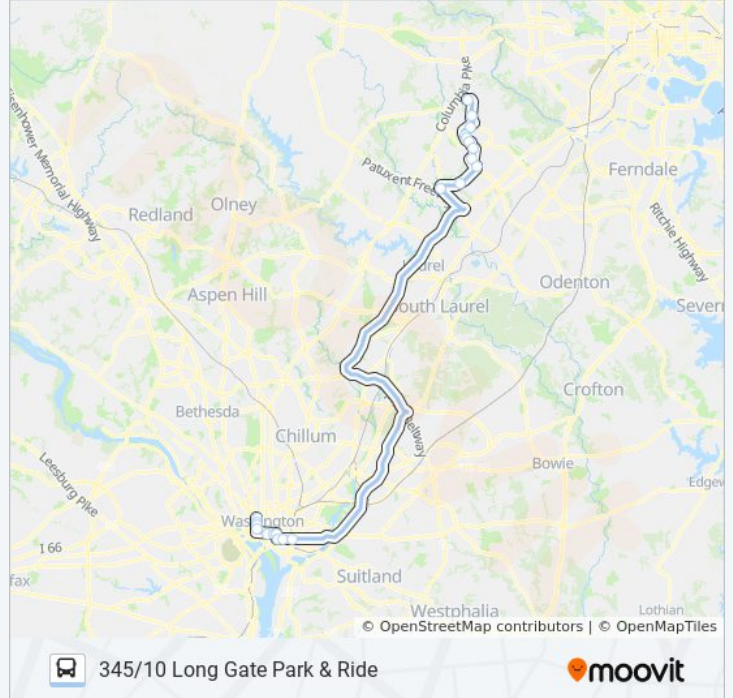

Stops: 20

Trip Duration: 91 min

Line Summary:

Direction: 345/10 Long Gate Park & Ride

21 stops

[VIEW LINE SCHEDULE](#)

- 19th St & M St NW Sb
- 19th St & K St NW FS Sb
- 19th St & Penn Ave & H St NW Sb
- 19th St & E St NW Sb
- Nw Constitution Av & Nw 14th St
- Constitution Ave & 10th St NW FS Eb
- 7th St NW & Constitution Ave Eb
- Sw Independence Av & Sw 6th St
- Independence Ave & 4th & 3rd St SW Eb
- Independence Ave & 1st St Se Eb
- Broken Land Park & Ride
- Snowden River & Oakland Mills Eb
- Snowden River Park & Ride
- Old Dobbin Rd & Md 175 FS Nb
- Tamar Dr & Cloudleap Ct Opp Nb
- Tamar Dr & Sweetwind Pl Wb
- Phelps Luck Drive And Lightspun Lane (Northbound)
- Phelps Luck Dr & Thurso Ct Nb

Direction: 345/10 Long Gate Park & Ride

Stops: 21

Trip Duration: 116 min

Line Summary:

Phelps Luck Dr & High Tor Hill Nb

Columbia 100 Pky & Exec Park Dr Nb

Long Gate P&R

Direction: 345/11 Long Gate Park & Ride

21 stops

[VIEW LINE SCHEDULE](#)

19th St & M St NW Sb

19th St & K St NW FS Sb

19th St & Penn Ave & H St NW Sb

19th St & E St NW Sb

Nw Constitution Av & Nw 14th St

Constitution Ave & 10th St NW FS Eb

7th St NW & Constitution Ave Eb

Sw Independence Av & Sw 6th St

Independence Ave & 4th & 3rd St SW Eb

Independence Ave & 1st St Se Eb

Broken Land Park & Ride

Snowden River & Oakland Mills Eb

Snowden River Park & Ride