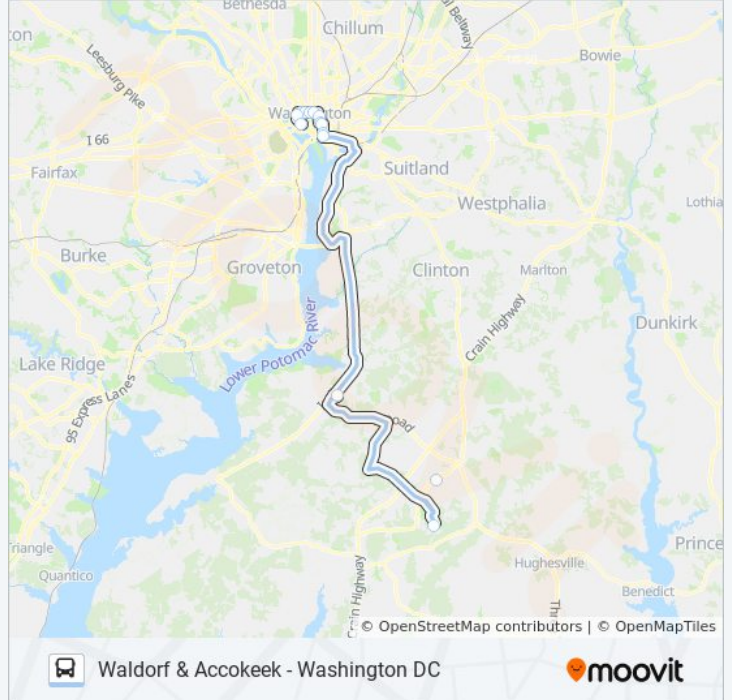

Stops: 14

Trip Duration: 121 min

Line Summary:

Direction: 640/11 Waldorf

14 stops

[VIEW LINE SCHEDULE](#)

- C St & 21 St Nw Fs Eb
- 23rd St & I St NW Nb
- K St & 20th St NW Eb
- K St & 18th St NW Eb
- K St & 16th St NW FS Eb
- K St NW & 14th St NW (Main)
- 11th St & H St NW Sb
- Pennsylvania Ave & 10th St Nw Eb
- Pennsylvania Ave & 9th St NW Eb
- L'Enfant Plaza
- 7th St & D & E Sts SW Mid Sb
- Accokeek Park & Ride (Rt 210 & Rt 373)
- Southern Maryland Blue Crabs Stadium
- Smallwood Village Ctr

640 bus Time Schedule

640/11 Waldorf Route Timetable:

Sunday	Not Operational
Monday	4:00 PM
Tuesday	4:00 PM
Wednesday	4:00 PM
Thursday	4:00 PM
Friday	4:00 PM
Saturday	Not Operational

640 bus Info

Direction: 640/11 Waldorf

Stops: 14

Trip Duration: 121 min

Line Summary:

Direction: 640/12 Waldorf

17 stops

[VIEW LINE SCHEDULE](#)

- C St & 21 St Nw Fs Eb
- 23rd St & I St NW Nb
- K St & 20th St NW Eb
- K St & 18th St NW Eb
- K St & 16th St NW FS Eb
- K St NW & 14th St NW (Main)
- 11th St & H St NW Sb
- Pennsylvania Ave & 10th St Nw Eb
- Pennsylvania Ave & 9th St NW Eb
- L'Enfant Plaza
- 7th St & D & E Sts SW Mid Sb
- National Harbor Blvd & Waterfront St
- National Harbor Blvd & St. George Blvd
- Oxon Hill Park & Ride
- Accokeek Park & Ride (Rt 210 & Rt 373)
- Southern Maryland Blue Crabs Stadium
- Smallwood Village Ctr

Stops: 17

Trip Duration: 119 min

Line Summary:

Direction: 640/13 Waldorf

14 stops

[VIEW LINE SCHEDULE](#)

- C St & 21 St Nw Fs Eb
- 23rd St & I St NW Nb
- K St & 20th St NW Eb
- K St & 18th St NW Eb
- K St & 16th St NW FS Eb
- K St NW & 14th St NW (Main)
- 11th St & H St NW Sb
- Pennsylvania Ave & 10th St Nw Eb
- Pennsylvania Ave & 9th St NW Eb
- L'Enfant Plaza
- 7th St & D & E Sts SW Mid Sb
- Accokeek Park & Ride (Rt 210 & Rt 373)
- Southern Maryland Blue Crabs Stadium
- Smallwood Village Ctr