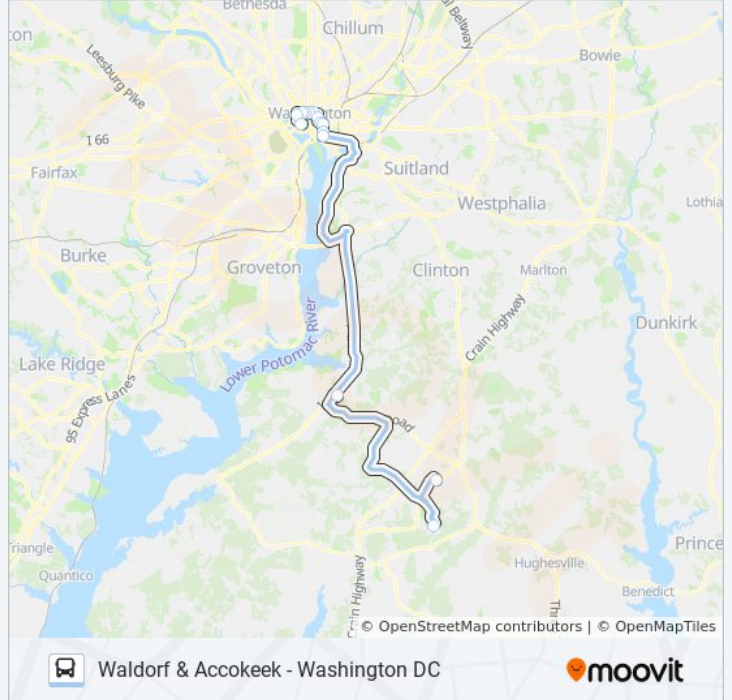

Stops: 17

Trip Duration: 118 min

Line Summary:

Direction: 640/7 Washington Dc

14 stops

[VIEW LINE SCHEDULE](#)

- Smallwood Village Ctr
- Southern Maryland Blue Crabs Stadium
- Accokeek Park & Ride (Rt 210 & Rt 373)
- 7th St & E St (1st Stop)
- 7th St. & Maryland Ave. Sw (L'Enfant Plaza) Nb
- Pennsylvania Ave & 7th St Nw Fs Wb
- Nw Pennsylvania Av & Nw 10th St
- 12th St & G St NW Nb
- K St & 14th St Nw Wb
- K St NW & 16th St NW (Main)
- K St Nw & 18th St Nw (Main)
- K St & 20th St NW Wb
- 23rd St NW & I St NW
- C St & 21 St Nw Fs Eb

640 bus Time Schedule

640/7 Washington Dc Route Timetable:

Sunday	Not Operational
Monday	7:35 AM
Tuesday	7:35 AM
Wednesday	7:35 AM
Thursday	7:35 AM
Friday	7:35 AM
Saturday	Not Operational

640 bus Info

Direction: 640/7 Washington Dc

Stops: 14

Trip Duration: 124 min

Line Summary:

Direction: 640/8 Waldorf

14 stops

[VIEW LINE SCHEDULE](#)

C St & 21 St Nw Fs Eb

23rd St & I St NW Nb