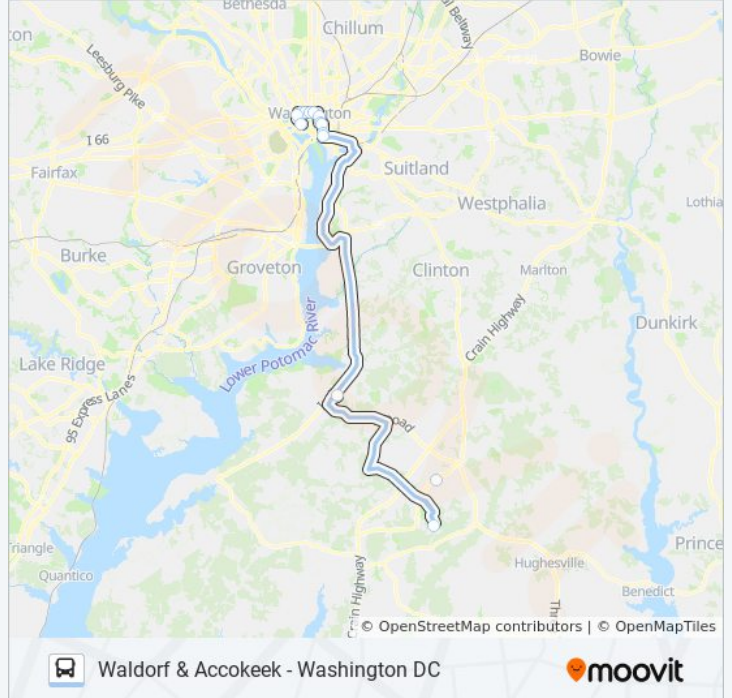

Stops: 17

Trip Duration: 119 min

Line Summary:

Direction: 640/13 Waldorf

14 stops

[VIEW LINE SCHEDULE](#)

- C St & 21 St Nw Fs Eb
- 23rd St & I St NW Nb
- K St & 20th St NW Eb
- K St & 18th St NW Eb
- K St & 16th St NW FS Eb
- K St NW & 14th St NW (Main)
- 11th St & H St NW Sb
- Pennsylvania Ave & 10th St Nw Eb
- Pennsylvania Ave & 9th St NW Eb
- L'Enfant Plaza
- 7th St & D & E Sts SW Mid Sb
- Accokeek Park & Ride (Rt 210 & Rt 373)
- Southern Maryland Blue Crabs Stadium
- Smallwood Village Ctr

640 bus Time Schedule

640/13 Waldorf Route Timetable:

Sunday	Not Operational
Monday	5:00 PM
Tuesday	5:00 PM
Wednesday	5:00 PM
Thursday	5:00 PM
Friday	5:00 PM
Saturday	Not Operational

640 bus Info

Direction: 640/13 Waldorf

Stops: 14

Trip Duration: 126 min

Line Summary:

Direction: 640/14 Waldorf

17 stops

[VIEW LINE SCHEDULE](#)

- C St & 21 St Nw Fs Eb
- 23rd St & I St NW Nb
- K St & 20th St NW Eb
- K St & 18th St NW Eb
- K St & 16th St NW FS Eb
- K St NW & 14th St NW (Main)
- 11th St & H St NW Sb
- Pennsylvania Ave & 10th St Nw Eb
- Pennsylvania Ave & 9th St NW Eb
- L'Enfant Plaza
- 7th St & D & E Sts SW Mid Sb
- National Harbor Blvd & Waterfront St
- National Harbor Blvd & St. George Blvd
- Oxon Hill Park & Ride
- Accokeek Park & Ride (Rt 210 & Rt 373)
- Southern Maryland Blue Crabs Stadium
- Smallwood Village Ctr

Stops: 17

Trip Duration: 119 min

Line Summary:

Direction: 640/2 Washington Dc

17 stops

[VIEW LINE SCHEDULE](#)

- Smallwood Village Ctr
- Southern Maryland Blue Crabs Stadium
- Accokeek Park & Ride (Rt 210 & Rt 373)
- Oxon Hill Park & Ride
- National Harbor Blvd & Waterfront St
- National Harbor Blvd & St. George Blvd
- 7th St & E St (1st Stop)
- 7th St. & Maryland Ave. Sw (L'Enfant Plaza) Nb
- Pennsylvania Ave & 7th St Nw Fs Wb
- Nw Pennsylvania Av & Nw 10th St
- 12th St & G St NW Nb
- K St & 14th St Nw Wb
- K St NW & 16th St NW (Main)
- K St Nw & 18th St Nw (Main)
- K St & 20th St NW Wb
- 23rd St NW & I St NW
- C St & 21 St Nw Fs Eb