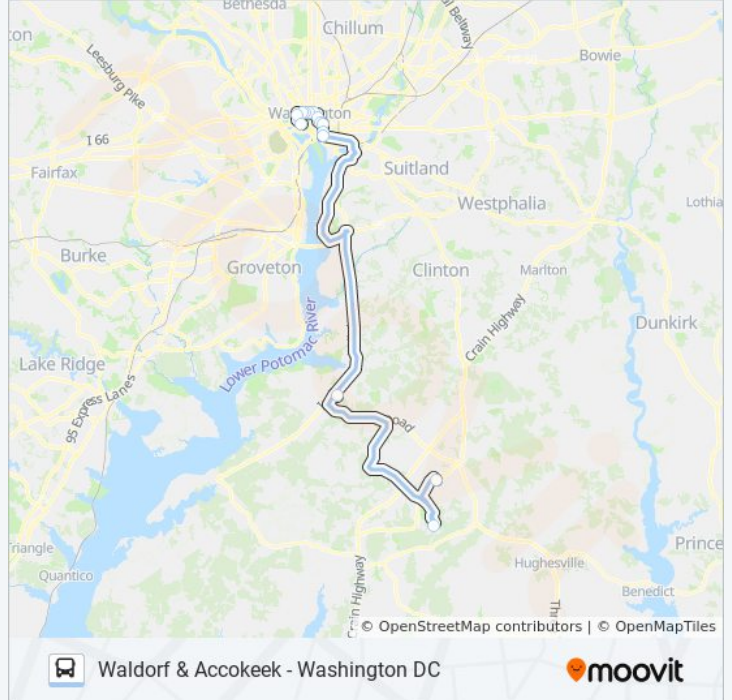

Stops: 17

Trip Duration: 118 min

Line Summary:

Direction: 640/3 Washington Dc

14 stops

[VIEW LINE SCHEDULE](#)

- Smallwood Village Ctr
- Southern Maryland Blue Crabs Stadium
- Accokeek Park & Ride (Rt 210 & Rt 373)
- 7th St & E St (1st Stop)
- 7th St. & Maryland Ave. Sw (L'Enfant Plaza) Nb
- Pennsylvania Ave & 7th St Nw Fs Wb
- Nw Pennsylvania Av & Nw 10th St
- 12th St & G St NW Nb
- K St & 14th St Nw Wb
- K St NW & 16th St NW (Main)
- K St Nw & 18th St Nw (Main)
- K St & 20th St NW Wb
- 23rd St NW & I St NW
- C St & 21 St Nw Fs Eb

640 bus Time Schedule

640/3 Washington Dc Route Timetable:

Sunday	Not Operational
Monday	5:30 AM
Tuesday	5:30 AM
Wednesday	5:30 AM
Thursday	5:30 AM
Friday	5:30 AM
Saturday	Not Operational

640 bus Info

Direction: 640/3 Washington Dc

Stops: 14

Trip Duration: 109 min

Line Summary:

Direction: 640/4 Washington Dc

17 stops

[VIEW LINE SCHEDULE](#)

- Smallwood Village Ctr
- Southern Maryland Blue Crabs Stadium
- Accokeek Park & Ride (Rt 210 & Rt 373)
- Oxon Hill Park & Ride
- National Harbor Blvd & Waterfront St
- National Harbor Blvd & St. George Blvd
- 7th St & E St (1st Stop)
- 7th St. & Maryland Ave. Sw (L'Enfant Plaza) Nb
- Pennsylvania Ave & 7th St Nw Fs Wb
- Nw Pennsylvania Av & Nw 10th St
- 12th St & G St NW Nb
- K St & 14th St Nw Wb
- K St NW & 16th St NW (Main)
- K St Nw & 18th St Nw (Main)
- K St & 20th St NW Wb
- 23rd St NW & I St NW
- C St & 21 St Nw Fs Eb

Stops: 17

Trip Duration: 118 min

Line Summary:

Direction: 640/5 Washington Dc

14 stops

[VIEW LINE SCHEDULE](#)

- Smallwood Village Ctr
- Southern Maryland Blue Crabs Stadium
- Accokeek Park & Ride (Rt 210 & Rt 373)
- 7th St & E St (1st Stop)
- 7th St. & Maryland Ave. Sw (L'Enfant Plaza) Nb
- Pennsylvania Ave & 7th St Nw Fs Wb
- Nw Pennsylvania Av & Nw 10th St
- 12th St & G St NW Nb
- K St & 14th St Nw Wb
- K St NW & 16th St NW (Main)
- K St Nw & 18th St Nw (Main)
- K St & 20th St NW Wb
- 23rd St NW & I St NW
- C St & 21 St Nw Fs Eb