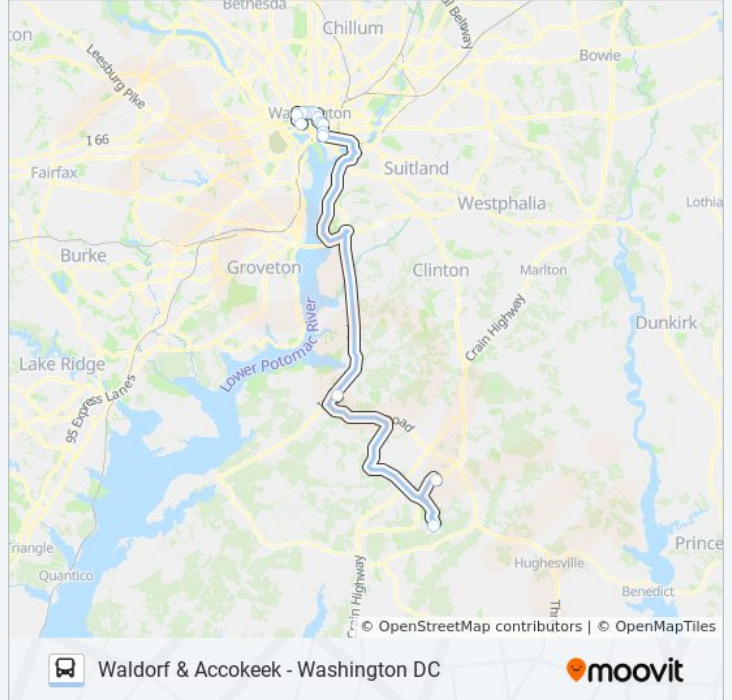

Stops: 17

Trip Duration: 118 min

Line Summary:

Direction: 640/5 Washington Dc

14 stops

[VIEW LINE SCHEDULE](#)

- Smallwood Village Ctr
- Southern Maryland Blue Crabs Stadium
- Accokeek Park & Ride (Rt 210 & Rt 373)
- 7th St & E St (1st Stop)
- 7th St. & Maryland Ave. Sw (L'Enfant Plaza) Nb
- Pennsylvania Ave & 7th St Nw Fs Wb
- Nw Pennsylvania Av & Nw 10th St
- 12th St & G St NW Nb
- K St & 14th St Nw Wb
- K St NW & 16th St NW (Main)
- K St Nw & 18th St Nw (Main)
- K St & 20th St NW Wb
- 23rd St NW & I St NW
- C St & 21 St Nw Fs Eb

640 bus Time Schedule

640/5 Washington Dc Route Timetable:

Sunday	Not Operational
Monday	6:30 AM
Tuesday	6:30 AM
Wednesday	6:30 AM
Thursday	6:30 AM
Friday	6:30 AM
Saturday	Not Operational

640 bus Info

Direction: 640/5 Washington Dc

Stops: 14

Trip Duration: 109 min

Line Summary:

Direction: 640/6 Washington Dc

17 stops

[VIEW LINE SCHEDULE](#)

- Smallwood Village Ctr
- Southern Maryland Blue Crabs Stadium
- Accokeek Park & Ride (Rt 210 & Rt 373)
- Oxon Hill Park & Ride
- National Harbor Blvd & Waterfront St
- National Harbor Blvd & St. George Blvd
- 7th St & E St (1st Stop)
- 7th St. & Maryland Ave. Sw (L'Enfant Plaza) Nb
- Pennsylvania Ave & 7th St Nw Fs Wb
- Nw Pennsylvania Av & Nw 10th St
- 12th St & G St NW Nb
- K St & 14th St Nw Wb
- K St NW & 16th St NW (Main)
- K St Nw & 18th St Nw (Main)
- K St & 20th St NW Wb
- 23rd St NW & I St NW
- C St & 21 St Nw Fs Eb

Stops: 17

Trip Duration: 118 min

Line Summary:

Direction: 640/7 Washington Dc

14 stops

[VIEW LINE SCHEDULE](#)

- Smallwood Village Ctr
- Southern Maryland Blue Crabs Stadium
- Accokeek Park & Ride (Rt 210 & Rt 373)
- 7th St & E St (1st Stop)
- 7th St. & Maryland Ave. Sw (L'Enfant Plaza) Nb
- Pennsylvania Ave & 7th St Nw Fs Wb
- Nw Pennsylvania Av & Nw 10th St
- 12th St & G St NW Nb
- K St & 14th St Nw Wb
- K St NW & 16th St NW (Main)
- K St Nw & 18th St Nw (Main)
- K St & 20th St NW Wb
- 23rd St NW & I St NW
- C St & 21 St Nw Fs Eb