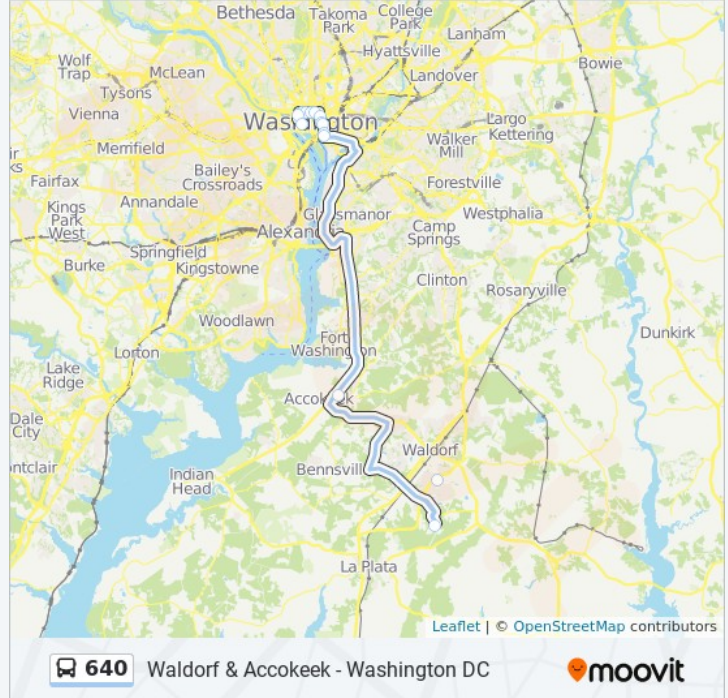

Stops: 14

Trip Duration: 126 min

Line Summary:

Direction: 640/14 Waldorf

17 stops

[VIEW LINE SCHEDULE](#)

- C St & 21 St Nw Fs Eb
- 23rd St & I St NW Nb
- K St & 20th St NW Eb
- K St & 18th St NW Eb
- K St & 16th St NW FS Eb
- K St NW & 14th St NW (Main)
- 11th St & H St NW Sb
- Pennsylvania Ave & 10th St Nw Eb
- Pennsylvania Ave & 9th St NW Eb
- L'Enfant Plaza
- 7th St & D & E Sts SW Mid Sb
- National Harbor Blvd & Waterfront St
- National Harbor Blvd & St. George Blvd
- Oxon Hill Park & Ride
- Accokeek Park & Ride (Rt 210 & Rt 373)
- Southern Maryland Blue Crabs Stadium
- Smallwood Village Ctr

Stops: 17

Trip Duration: 119 min

Line Summary:

Direction: 640/2 Washington Dc

17 stops

[VIEW LINE SCHEDULE](#)

- Smallwood Village Ctr
- Southern Maryland Blue Crabs Stadium
- Accokeek Park & Ride (Rt 210 & Rt 373)
- Oxon Hill Park & Ride
- National Harbor Blvd & Waterfront St
- National Harbor Blvd & St. George Blvd
- 7th St & E St (1st Stop)
- 7th St. & Maryland Ave. Sw (L'Enfant Plaza) Nb
- Pennsylvania Ave & 7th St Nw Fs Wb
- Nw Pennsylvania Av & Nw 10th St
- 12th St & G St NW Nb
- K St & 14th St Nw Wb
- K St NW & 16th St NW (Main)
- K St Nw & 18th St Nw (Main)
- K St & 20th St NW Wb
- 23rd St NW & I St NW
- C St & 21 St Nw Fs Eb

Stops: 17

Trip Duration: 118 min

Line Summary:

Direction: 640/3 Washington Dc

14 stops

[VIEW LINE SCHEDULE](#)

- Smallwood Village Ctr
- Southern Maryland Blue Crabs Stadium
- Accokeek Park & Ride (Rt 210 & Rt 373)
- 7th St & E St (1st Stop)
- 7th St. & Maryland Ave. Sw (L'Enfant Plaza) Nb
- Pennsylvania Ave & 7th St Nw Fs Wb
- Nw Pennsylvania Av & Nw 10th St
- 12th St & G St NW Nb
- K St & 14th St Nw Wb
- K St NW & 16th St NW (Main)
- K St Nw & 18th St Nw (Main)
- K St & 20th St NW Wb
- 23rd St NW & I St NW
- C St & 21 St Nw Fs Eb