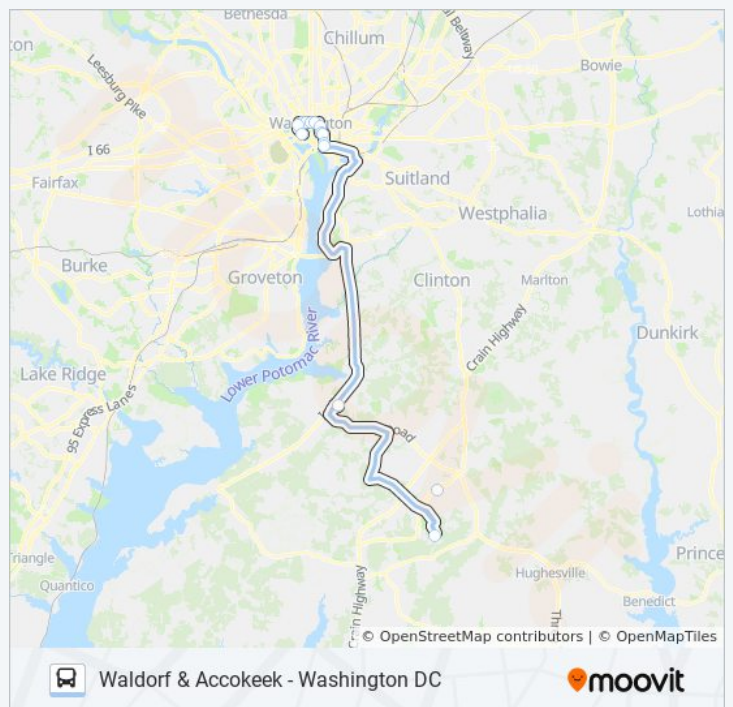

7th St & D & E Sts SW Mid Sb

National Harbor Blvd & Waterfront St

National Harbor Blvd & St. George Blvd

Oxon Hill Park & Ride

Accokeek Park & Ride (Rt 210 & Rt 373)

Southern Maryland Blue Crabs Stadium

Smallwood Village Ctr

Tuesday	3:30 PM
Wednesday	3:30 PM
Thursday	3:30 PM
Friday	3:30 PM
Saturday	Not Operational

640 bus Info

Direction: 640/9 Waldorf

Stops: 17

Trip Duration: 119 min

Line Summary:

640 bus time schedules and route maps are available in an offline PDF at moovitapp.com. Use the [Moovit App](#) to see live bus times, train schedule or subway schedule, and step-by-step directions for all public transit in Washington, D.C. - Baltimore, MD.