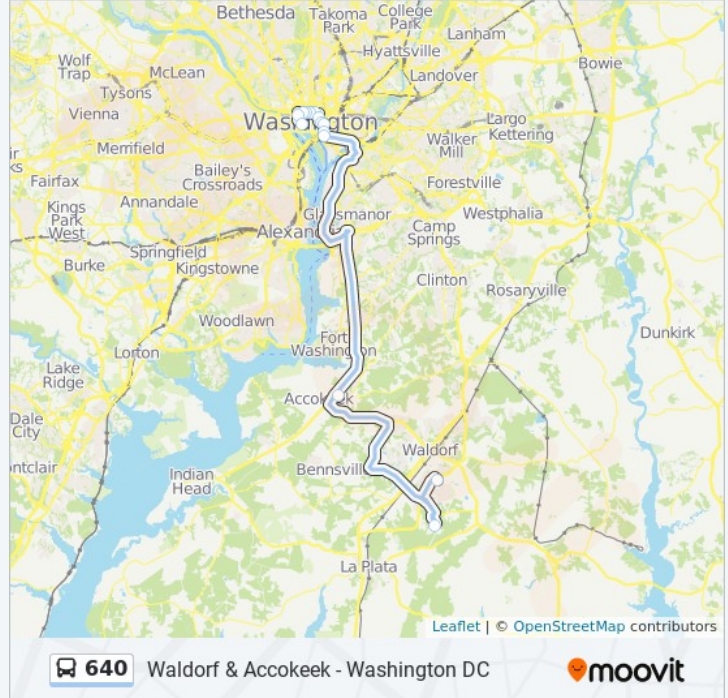

Stops: 14

Trip Duration: 109 min

Line Summary:

Direction: 640/6 Washington Dc

17 stops

[VIEW LINE SCHEDULE](#)

- Smallwood Village Ctr
- Southern Maryland Blue Crabs Stadium
- Accokeek Park & Ride (Rt 210 & Rt 373)
- Oxon Hill Park & Ride
- National Harbor Blvd & Waterfront St
- National Harbor Blvd & St. George Blvd
- 7th St & E St (1st Stop)
- 7th St. & Maryland Ave. Sw (L'Enfant Plaza) Nb
- Pennsylvania Ave & 7th St Nw Fs Wb
- Nw Pennsylvania Av & Nw 10th St
- 12th St & G St NW Nb
- K St & 14th St Nw Wb
- K St NW & 16th St NW (Main)
- K St Nw & 18th St Nw (Main)
- K St & 20th St NW Wb
- 23rd St NW & I St NW
- C St & 21 St Nw Fs Eb

640 bus Time Schedule

640/6 Washington Dc Route Timetable:

Sunday	Not Operational
Monday	7:00 AM
Tuesday	7:00 AM
Wednesday	7:00 AM
Thursday	7:00 AM
Friday	7:00 AM
Saturday	Not Operational

640 bus Info

Direction: 640/6 Washington Dc

Stops: 17

Trip Duration: 118 min

Line Summary:

Direction: 640/7 Washington Dc

14 stops

[VIEW LINE SCHEDULE](#)

- Smallwood Village Ctr
- Southern Maryland Blue Crabs Stadium
- Accokeek Park & Ride (Rt 210 & Rt 373)
- 7th St & E St (1st Stop)
- 7th St. & Maryland Ave. Sw (L'Enfant Plaza) Nb
- Pennsylvania Ave & 7th St Nw Fs Wb
- Nw Pennsylvania Av & Nw 10th St
- 12th St & G St NW Nb
- K St & 14th St Nw Wb
- K St NW & 16th St NW (Main)
- K St Nw & 18th St Nw (Main)
- K St & 20th St NW Wb
- 23rd St NW & I St NW
- C St & 21 St Nw Fs Eb