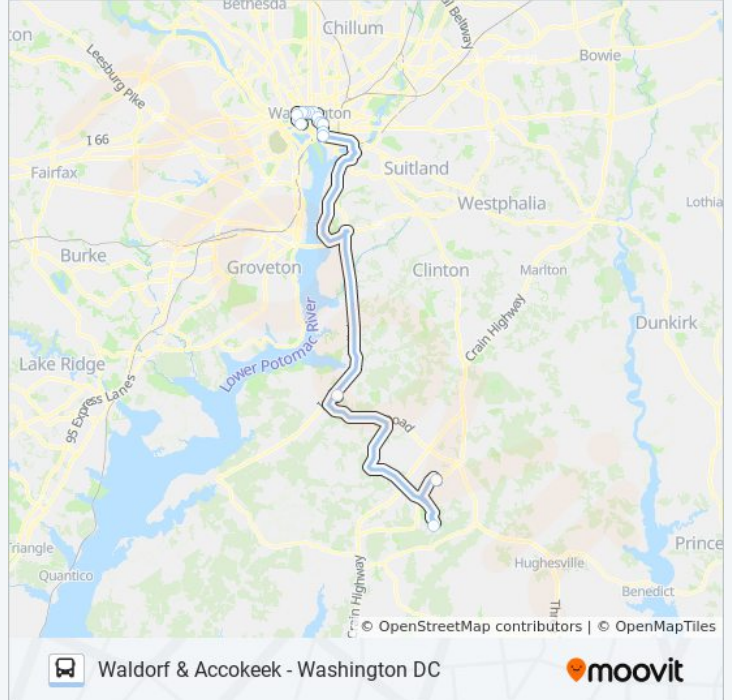

Use the Moovit App to find the closest 640 bus station near you and find out when is the next 640 bus arriving.

Direction: 640/1 Washington Dc

14 stops

[VIEW LINE SCHEDULE](#)

- Smallwood Village Ctr
- Southern Maryland Blue Crabs Stadium
- Accokeek Park & Ride (Rt 210 & Rt 373)
- 7th St & E St (1st Stop)
- 7th St. & Maryland Ave. Sw (L'Enfant Plaza) Nb
- Pennsylvania Ave & 7th St Nw Fs Wb
- Nw Pennsylvania Av & Nw 10th St
- 12th St & G St NW Nb
- K St & 14th St Nw Wb
- K St NW & 16th St NW (Main)
- K St Nw & 18th St Nw (Main)
- K St & 20th St NW Wb
- 23rd St NW & I St NW
- C St & 21 St Nw Fs Eb

640 bus Time Schedule

640/1 Washington Dc Route Timetable:

Sunday	Not Operational
Monday	4:40 AM
Tuesday	4:40 AM
Wednesday	4:40 AM
Thursday	4:40 AM
Friday	4:40 AM
Saturday	Not Operational

640 bus Info

Direction: 640/1 Washington Dc

Stops: 14

Trip Duration: 99 min

Line Summary:

Direction: 640/10 Waldorf

14 stops

[VIEW LINE SCHEDULE](#)

- C St & 21 St Nw Fs Eb
- 23rd St & I St NW Nb
- K St & 20th St NW Eb
- K St & 18th St NW Eb
- K St & 16th St NW FS Eb
- K St NW & 14th St NW (Main)
- 11th St & H St NW Sb
- Pennsylvania Ave & 10th St Nw Eb
- Pennsylvania Ave & 9th St NW Eb
- L'Enfant Plaza
- 7th St & D & E Sts SW Mid Sb
- Accokeek Park & Ride (Rt 210 & Rt 373)
- Southern Maryland Blue Crabs Stadium
- Smallwood Village Ctr

Stops: 14

Trip Duration: 121 min

Line Summary:

Direction: 640/11 Waldorf

14 stops

[VIEW LINE SCHEDULE](#)

- C St & 21 St Nw Fs Eb
- 23rd St & I St NW Nb
- K St & 20th St NW Eb
- K St & 18th St NW Eb
- K St & 16th St NW FS Eb
- K St NW & 14th St NW (Main)
- 11th St & H St NW Sb
- Pennsylvania Ave & 10th St Nw Eb
- Pennsylvania Ave & 9th St NW Eb
- L'Enfant Plaza
- 7th St & D & E Sts SW Mid Sb
- Accokeek Park & Ride (Rt 210 & Rt 373)
- Southern Maryland Blue Crabs Stadium
- Smallwood Village Ctr