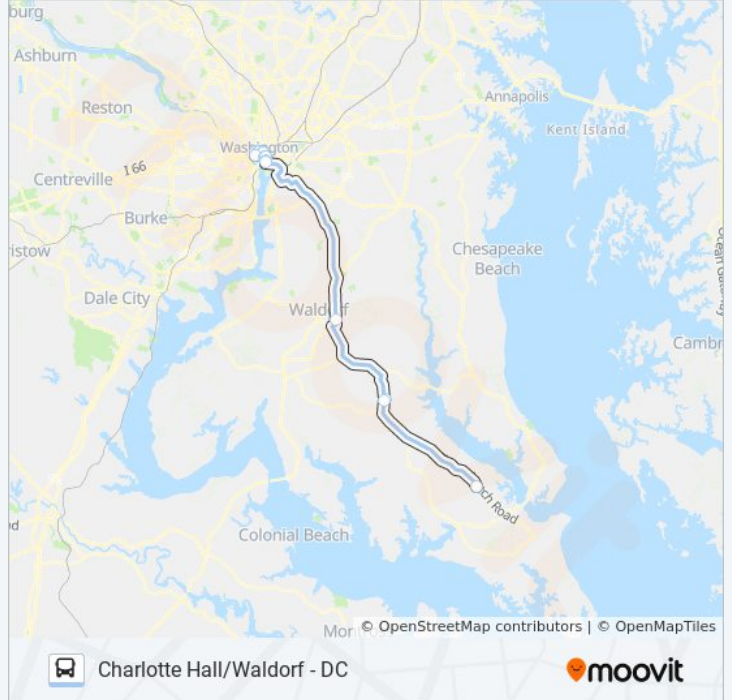

**Direction:** 715/13 California

**Stops:** 15

**Trip Duration:** 107 min

**Line Summary:**

**Direction: 715/14 Golden Beach Park & Ride**

10 stops

[VIEW LINE SCHEDULE](#)

20th St & E St NW Nb