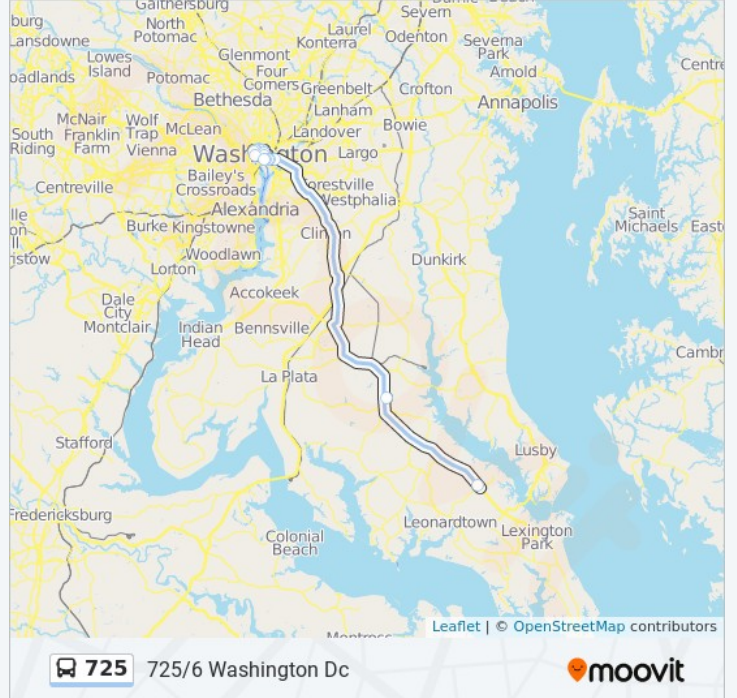

Stops: 16

Trip Duration: 149 min

Line Summary:

Direction: 725/6 Washington Dc

16 stops

[VIEW LINE SCHEDULE](#)

- California (Hollywood Volunteer Fire Dept)
- Golden Beach Park & Ride (Charlotte Hall)
- Independence Ave & 1st St Se Wb
- Independence Ave & 4th St Sw Wb
- Independence Ave & 6th St SW (Air & Space Museum)
- Independence Ave & L'Enfant Pl Sw Wb
- Independence Ave & 12th St
- 12 St & Constitution Ave NW Nb
- 12th St & G St NW Nb
- K St & 13th St NW Wb
- K St & 15th St NW Wb
- K St & 17th St/Connecticut Nw Wb
- K St NW & 19th St NW (Main)
- K St & 21st St NW Wb
- 23rd St NW & I St NW
- C St & 21 St Nw Fs Eb

725 bus Time Schedule

725/6 Washington Dc Route Timetable:

Sunday	Not Operational
Monday	6:30 AM
Tuesday	6:30 AM
Wednesday	6:30 AM
Thursday	6:30 AM
Friday	6:30 AM
Saturday	Not Operational

725 bus Info

Direction: 725/6 Washington Dc

Stops: 16

Trip Duration: 160 min

Line Summary:

Direction: 725/7 California

17 stops

[VIEW LINE SCHEDULE](#)

C St & 21 St Nw Fs Eb

23rd St & I St NW Nb