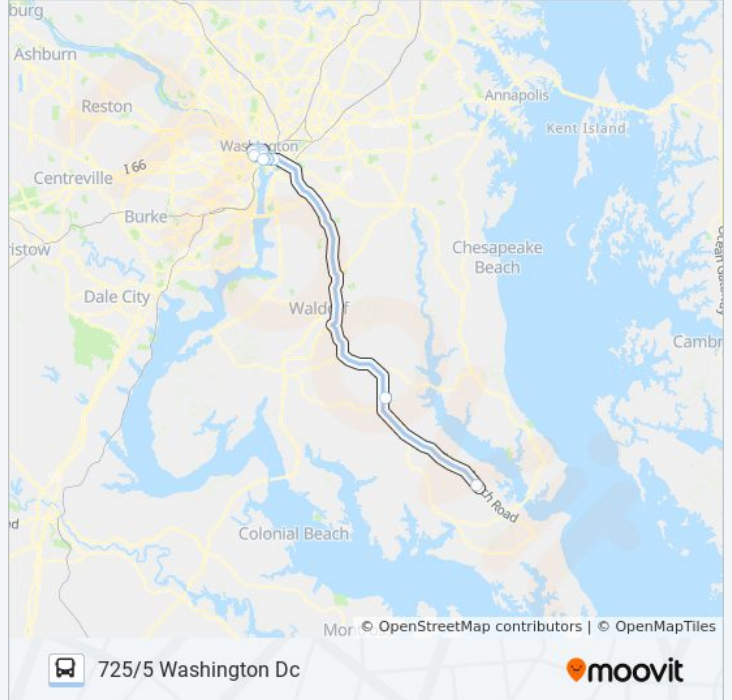

Stops: 16

Trip Duration: 149 min

Line Summary:

Direction: 725/6 Washington Dc

16 stops

[VIEW LINE SCHEDULE](#)

- California (Hollywood Volunteer Fire Dept)
- Golden Beach Park & Ride (Charlotte Hall)
- Independence Ave & 1st St Se Wb
- Independence Ave & 4th St Sw Wb
- Independence Ave & 6th St SW (Air & Space Museum)
- Independence Ave & L'Enfant Pl Sw Wb
- Independence Ave & 12th St
- 12 St & Constitution Ave NW Nb
- 12th St & G St NW Nb
- K St & 13th St NW Wb
- K St & 15th St NW Wb
- K St & 17th St/Connecticut Nw Wb
- K St NW & 19th St NW (Main)
- K St & 21st St NW Wb
- 23rd St NW & I St NW
- C St & 21 St Nw Fs Eb