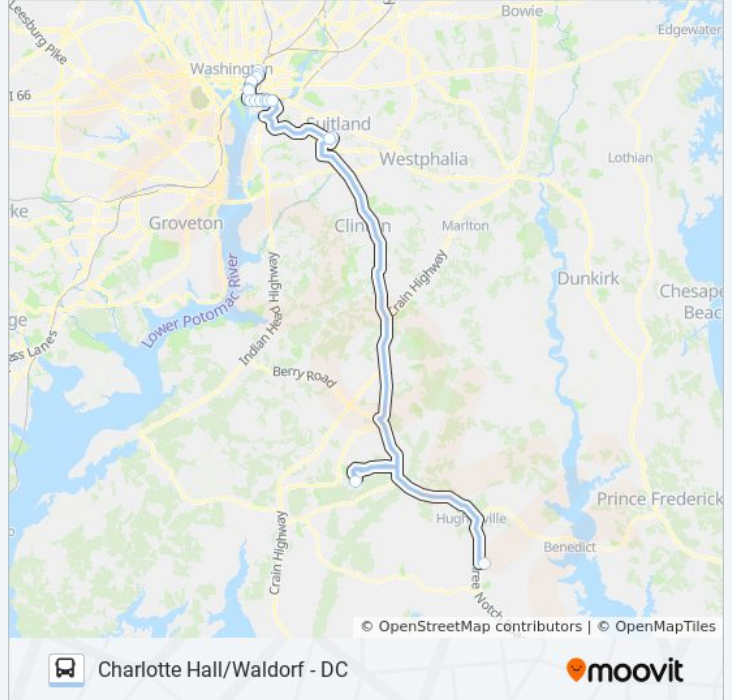

Stops: 16

Trip Duration: 123 min

Line Summary:

Direction: 735/15 Charlotte Hall

17 stops

[VIEW LINE SCHEDULE](#)

- N Capitol St & H St NW Sb
- Massachusetts Ave & Columbus Cir NE Eb
- Louisiana Ave & D St Nw (Ibt Headquarters) Wb
- 3rd St & Constitution Ave NW FS Sb
- 4th St & C St SW Sb
- 4th St & E St SW Sb
- M St & 4th St SW Eb
- Sw M St & Sw Howison Pl
- M St & 1st St SE (Navy Yard) Sb
- Se M St & Se 4th St
- M St @ Isaac Hull Ave
- M St @ 9th St SE
- Suitland Station Rdwy & Suitland Fe
- Suitland Metro Station
- Brandywine Park & Ride
- Southern Maryland Blue Crabs Stadium
- Golden Beach Park & Ride (Charlotte Hall)

Stops: 17

Trip Duration: 124 min

Line Summary:

Direction: 735/2 Washington Dc

17 stops

[VIEW LINE SCHEDULE](#)

- Golden Beach Park & Ride (Charlotte Hall)
- Southern Maryland Blue Crabs Stadium
- Suitland Station Rdwy & Suitland Fe
- Suitland Metro Station
- 11th Street And O Street NE
- M St & 10 Th St
- M St @ Isaac Hull Ave
- Se M St & Se 4th St
- M Street And New Jersey Avenue SE
- M St & Half St SW
- M St & 4th St
- 4th St & E St SW Nb
- 4th St & C St SW Nb
- Constitution Ave & 3rd St NW Eb
- Louisiana Ave & D St Nw (Ibt Headquarters) Wb
- N Capitol St & E St Nb
- N Capitol St & H St Nb