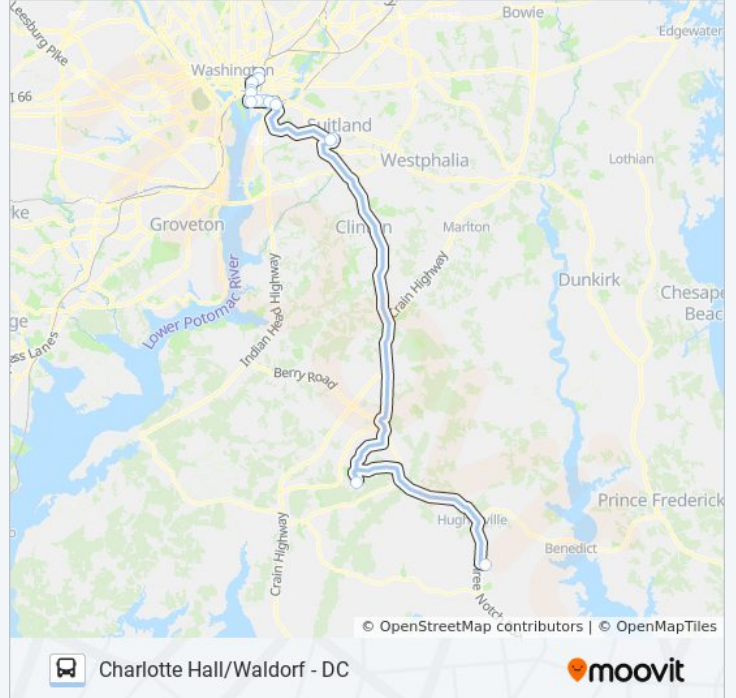

Stops: 18

Trip Duration: 111 min

Line Summary:

Direction: 735/6 Washington Dc

17 stops

[VIEW LINE SCHEDULE](#)

- Golden Beach Park & Ride (Charlotte Hall)
- Southern Maryland Blue Crabs Stadium
- Suitland Station Rdwy & Suitland Fe
- Suitland Metro Station
- 11th Street And O Street NE
- M St & 10 Th St
- M St @ Isaac Hull Ave
- Se M St & Se 4th St
- M Street And New Jersey Avenue SE
- M St & Half St SW
- M St & 4th St
- 4th St & E St SW Nb
- 4th St & C St SW Nb
- Constitution Ave & 3rd St NW Eb
- Louisiana Ave & D St Nw (Ibt Headquarters) Wb
- N Capitol St & E St Nb
- N Capitol St & H St Nb