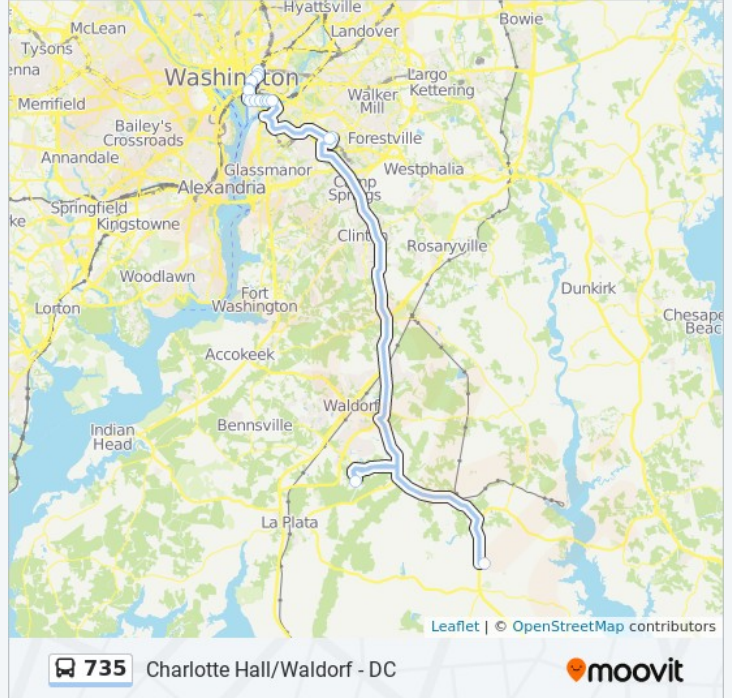

Stops: 17

Trip Duration: 117 min

Line Summary:

Direction: 735/14 Charlotte Hall

16 stops

[VIEW LINE SCHEDULE](#)

- N Capitol St & H St NW Sb
- Massachusetts Ave & Columbus Cir NE Eb
- Louisiana Ave & D St Nw (Ibt Headquarters) Wb
- 3rd St & Constitution Ave NW FS Sb
- 4th St & C St SW Sb
- 4th St & E St SW Sb
- M St & 4th St SW Eb
- Sw M St & Sw Howison Pl
- M St & 1st St SE (Navy Yard) Sb
- Se M St & Se 4th St
- M St @ Isaac Hull Ave
- M St @ 9th St SE
- Suitland Station Rdwy & Suitland Fe
- Suitland Metro Station
- Southern Maryland Blue Crabs Stadium
- Golden Beach Park & Ride (Charlotte Hall)

Stops: 16

Trip Duration: 123 min

Line Summary:

Direction: 735/15 Charlotte Hall

17 stops

[VIEW LINE SCHEDULE](#)

- N Capitol St & H St NW Sb
- Massachusetts Ave & Columbus Cir NE Eb
- Louisiana Ave & D St Nw (Ibt Headquarters) Wb
- 3rd St & Constitution Ave NW FS Sb
- 4th St & C St SW Sb
- 4th St & E St SW Sb
- M St & 4th St SW Eb
- Sw M St & Sw Howison Pl
- M St & 1st St SE (Navy Yard) Sb
- Se M St & Se 4th St
- M St @ Isaac Hull Ave
- M St @ 9th St SE
- Suitland Station Rdwy & Suitland Fe
- Suitland Metro Station
- Brandywine Park & Ride
- Southern Maryland Blue Crabs Stadium
- Golden Beach Park & Ride (Charlotte Hall)