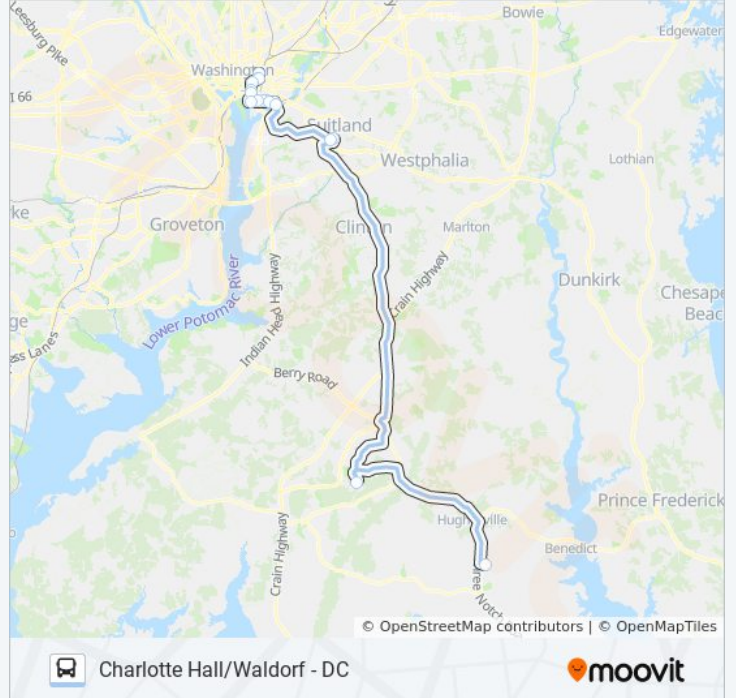

Use the Moovit App to find the closest 735 bus station near you and find out when is the next 735 bus arriving.

Direction: 735/1 Washington Dc
 18 stops
[VIEW LINE SCHEDULE](#)

- Golden Beach Park & Ride (Charlotte Hall)
- Southern Maryland Blue Crabs Stadium
- Brandywine Park & Ride
- Suitland Station Rdwy & Suitland Fe
- Suitland Metro Station
- 11th Street And O Street NE
- M St & 10 Th St
- M St @ Isaac Hull Ave
- Se M St & Se 4th St
- M Street And New Jersey Avenue SE
- M St & Half St SW
- M St & 4th St
- 4th St & E St SW Nb
- 4th St & C St SW Nb
- Constitution Ave & 3rd St NW Eb
- Louisana Ave & D St Nw (lbt Headquarters) Wb
- N Capitol St & E St Nb
- N Capitol St & H St Nb

Direction: 735/10 Charlotte Hall

16 stops

[VIEW LINE SCHEDULE](#)

- N Capitol St & H St NW Sb
- Massachusetts Ave & Columbus Cir NE Eb
- Louisiana Ave & D St Nw (Ibt Headquarters) Wb
- 3rd St & Constitution Ave NW FS Sb
- 4th St & C St SW Sb
- 4th St & E St SW Sb
- M St & 4th St SW Eb
- Sw M St & Sw Howison Pl
- M St & 1st St SE (Navy Yard) Sb
- Se M St & Se 4th St
- M St @ Isaac Hull Ave
- M St @ 9th St SE
- Suitland Station Rdwy & Suitland Fe
- Suitland Metro Station
- Southern Maryland Blue Crabs Stadium
- Golden Beach Park & Ride (Charlotte Hall)