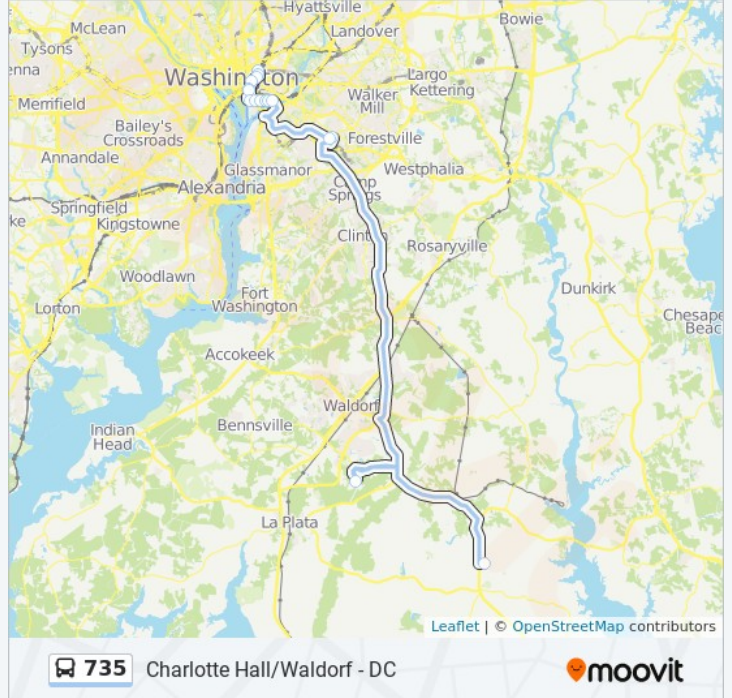

Stops: 17

Trip Duration: 116 min

Line Summary:

Direction: 735/12 Charlotte Hall

16 stops

[VIEW LINE SCHEDULE](#)

- N Capitol St & H St NW Sb
- Massachusetts Ave & Columbus Cir NE Eb
- Louisiana Ave & D St Nw (Ibt Headquarters) Wb
- 3rd St & Constitution Ave NW FS Sb
- 4th St & C St SW Sb
- 4th St & E St SW Sb
- M St & 4th St SW Eb
- Sw M St & Sw Howison Pl
- M St & 1st St SE (Navy Yard) Sb
- Se M St & Se 4th St
- M St @ Isaac Hull Ave
- M St @ 9th St SE
- Suitland Station Rdwy & Suitland Fe
- Suitland Metro Station
- Southern Maryland Blue Crabs Stadium
- Golden Beach Park & Ride (Charlotte Hall)

Stops: 16

Trip Duration: 116 min

Line Summary:

Direction: 735/13 Charlotte Hall

17 stops

[VIEW LINE SCHEDULE](#)

- N Capitol St & H St NW Sb
- Massachusetts Ave & Columbus Cir NE Eb
- Louisiana Ave & D St Nw (Ibt Headquarters) Wb
- 3rd St & Constitution Ave NW FS Sb
- 4th St & C St SW Sb
- 4th St & E St SW Sb
- M St & 4th St SW Eb
- Sw M St & Sw Howison Pl
- M St & 1st St SE (Navy Yard) Sb
- Se M St & Se 4th St
- M St @ Isaac Hull Ave
- M St @ 9th St SE
- Suitland Station Rdwy & Suitland Fe
- Suitland Metro Station
- Brandywine Park & Ride
- Southern Maryland Blue Crabs Stadium
- Golden Beach Park & Ride (Charlotte Hall)