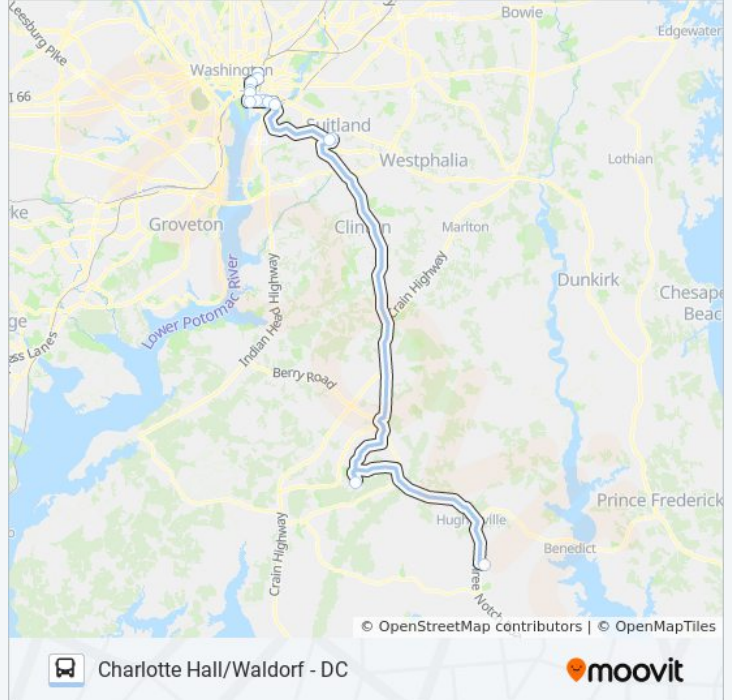

Stops: 18

Trip Duration: 111 min

Line Summary:

Direction: 735/8 Charlotte Hall

17 stops

[VIEW LINE SCHEDULE](#)

- N Capitol St & H St NW Sb
- Massachusetts Ave & Columbus Cir NE Eb
- Louisiana Ave & D St Nw (Ibt Headquarters) Wb
- 3rd St & Constitution Ave NW FS Sb
- 4th St & C St SW Sb
- 4th St & E St SW Sb
- M St & 4th St SW Eb
- Sw M St & Sw Howison Pl
- M St & 1st St SE (Navy Yard) Sb
- Se M St & Se 4th St
- M St @ Isaac Hull Ave
- M St @ 9th St SE
- Suitland Station Rdwy & Suitland Fe
- Suitland Metro Station
- Brandywine Park & Ride
- Southern Maryland Blue Crabs Stadium
- Golden Beach Park & Ride (Charlotte Hall)