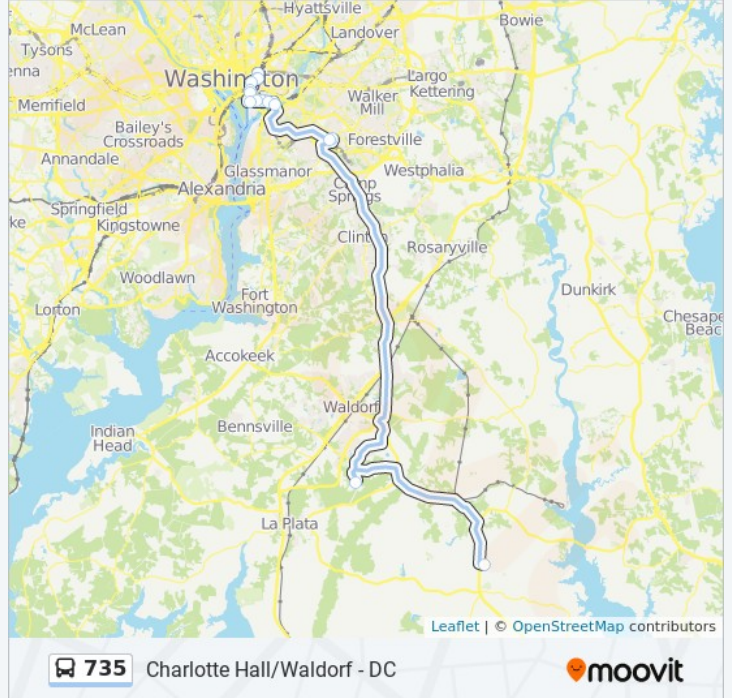

Stops: 18

Trip Duration: 99 min

Line Summary:

Direction: 735/4 Washington Dc

17 stops

[VIEW LINE SCHEDULE](#)

- Golden Beach Park & Ride (Charlotte Hall)
- Southern Maryland Blue Crabs Stadium
- Suitland Station Rdwy & Suitland Fe
- Suitland Metro Station
- 11th Street And O Street NE
- M St & 10 Th St
- M St @ Isaac Hull Ave
- Se M St & Se 4th St
- M Street And New Jersey Avenue SE
- M St & Half St SW
- M St & 4th St
- 4th St & E St SW Nb
- 4th St & C St SW Nb
- Constitution Ave & 3rd St NW Eb
- Louisiana Ave & D St Nw (Ibt Headquarters) Wb
- N Capitol St & E St Nb
- N Capitol St & H St Nb

Stops: 17

Trip Duration: 99 min

Line Summary:

Direction: 735/5 Washington Dc

18 stops

[VIEW LINE SCHEDULE](#)

- Golden Beach Park & Ride (Charlotte Hall)
- Southern Maryland Blue Crabs Stadium
- Brandywine Park & Ride
- Suitland Station Rdwy & Suitland Fe
- Suitland Metro Station
- 11th Street And O Street NE
- M St & 10 Th St
- M St @ Isaac Hull Ave
- Se M St & Se 4th St
- M Street And New Jersey Avenue SE
- M St & Half St SW
- M St & 4th St
- 4th St & E St SW Nb
- 4th St & C St SW Nb
- Constitution Ave & 3rd St NW Eb
- Louisana Ave & D St Nw (Ibt Headquarters) Wb
- N Capitol St & E St Nb
- N Capitol St & H St Nb