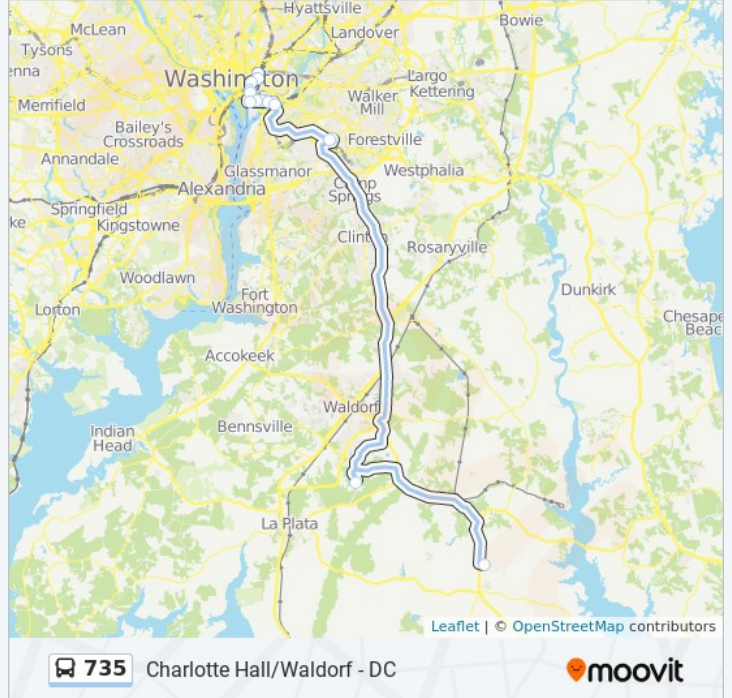

Stops: 18

Trip Duration: 111 min

Line Summary:

Direction: 735/6 Washington Dc

17 stops

[VIEW LINE SCHEDULE](#)

- Golden Beach Park & Ride (Charlotte Hall)
- Southern Maryland Blue Crabs Stadium
- Suitland Station Rdwy & Suitland Fe
- Suitland Metro Station
- 11th Street And O Street NE
- M St & 10 Th St
- M St @ Isaac Hull Ave
- Se M St & Se 4th St
- M Street And New Jersey Avenue SE
- M St & Half St SW
- M St & 4th St
- 4th St & E St SW Nb
- 4th St & C St SW Nb
- Constitution Ave & 3rd St NW Eb
- Louisiana Ave & D St Nw (Ibt Headquarters) Wb
- N Capitol St & E St Nb
- N Capitol St & H St Nb

Stops: 17

Trip Duration: 111 min

Line Summary:

Direction: 735/7 Washington Dc

18 stops

[VIEW LINE SCHEDULE](#)

- Golden Beach Park & Ride (Charlotte Hall)
- Southern Maryland Blue Crabs Stadium
- Brandywine Park & Ride
- Suitland Station Rdwy & Suitland Fe
- Suitland Metro Station
- 11th Street And O Street NE
- M St & 10 Th St
- M St @ Isaac Hull Ave
- Se M St & Se 4th St
- M Street And New Jersey Avenue SE
- M St & Half St SW
- M St & 4th St
- 4th St & E St SW Nb
- 4th St & C St SW Nb
- Constitution Ave & 3rd St NW Eb
- Louisana Ave & D St Nw (Ibt Headquarters) Wb
- N Capitol St & E St Nb
- N Capitol St & H St Nb