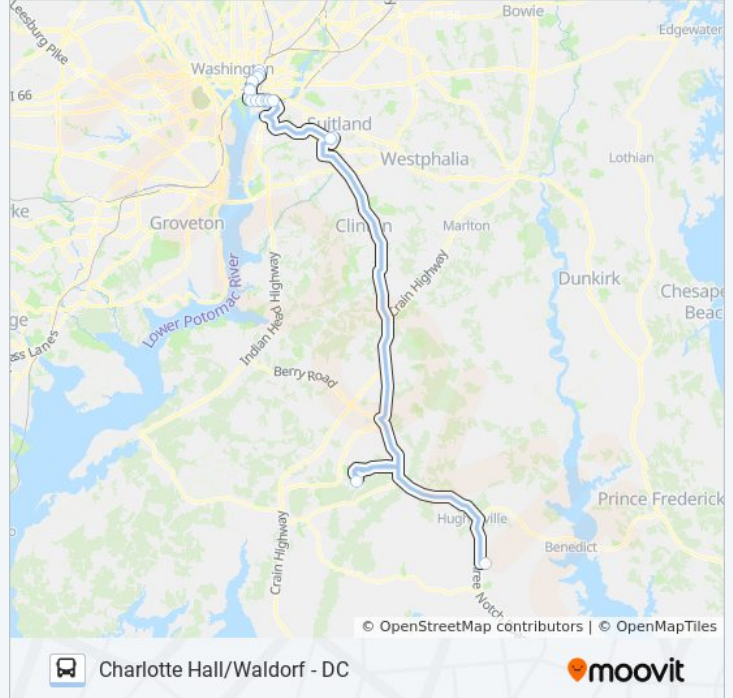

Stops: 16

Trip Duration: 112 min

Line Summary:

Direction: 735/11 Charlotte Hall

17 stops

[VIEW LINE SCHEDULE](#)

- N Capitol St & H St NW Sb
- Massachusetts Ave & Columbus Cir NE Eb
- Louisiana Ave & D St Nw (Ibt Headquarters) Wb
- 3rd St & Constitution Ave NW FS Sb
- 4th St & C St SW Sb
- 4th St & E St SW Sb
- M St & 4th St SW Eb
- Sw M St & Sw Howison Pl
- M St & 1st St SE (Navy Yard) Sb
- Se M St & Se 4th St
- M St @ Isaac Hull Ave
- M St @ 9th St SE
- Suitland Station Rdwy & Suitland Fe
- Suitland Metro Station
- Brandywine Park & Ride
- Southern Maryland Blue Crabs Stadium
- Golden Beach Park & Ride (Charlotte Hall)

Stops: 17

Trip Duration: 116 min

Line Summary:

Direction: 735/12 Charlotte Hall

16 stops

[VIEW LINE SCHEDULE](#)

- N Capitol St & H St NW Sb
- Massachusetts Ave & Columbus Cir NE Eb
- Louisiana Ave & D St Nw (Ibt Headquarters) Wb
- 3rd St & Constitution Ave NW FS Sb
- 4th St & C St SW Sb
- 4th St & E St SW Sb
- M St & 4th St SW Eb
- Sw M St & Sw Howison Pl
- M St & 1st St SE (Navy Yard) Sb
- Se M St & Se 4th St
- M St @ Isaac Hull Ave
- M St @ 9th St SE
- Suitland Station Rdwy & Suitland Fe
- Suitland Metro Station
- Southern Maryland Blue Crabs Stadium
- Golden Beach Park & Ride (Charlotte Hall)