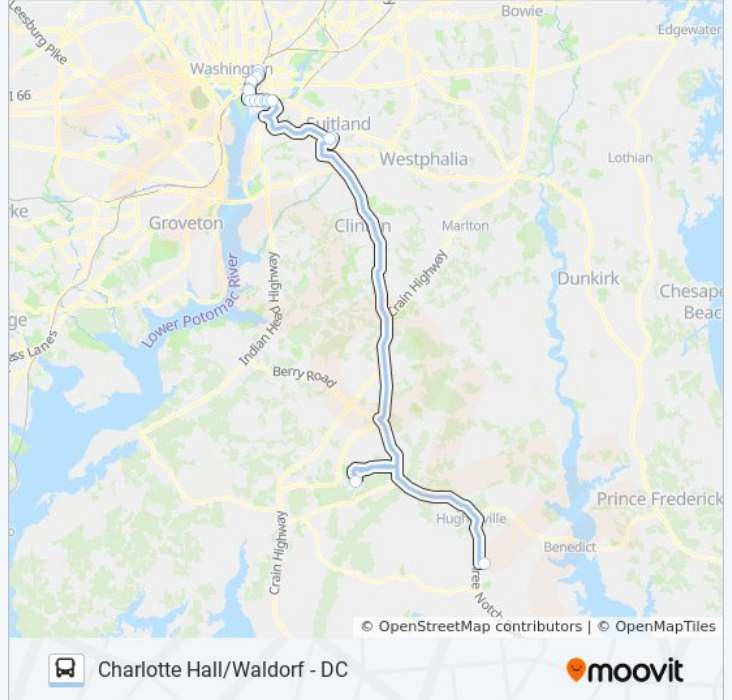

Stops: 16

Trip Duration: 116 min

Line Summary:

Direction: 735/13 Charlotte Hall

17 stops

[VIEW LINE SCHEDULE](#)

- N Capitol St & H St NW Sb
- Massachusetts Ave & Columbus Cir NE Eb
- Louisiana Ave & D St Nw (Ibt Headquarters) Wb
- 3rd St & Constitution Ave NW FS Sb
- 4th St & C St SW Sb
- 4th St & E St SW Sb
- M St & 4th St SW Eb
- Sw M St & Sw Howison Pl
- M St & 1st St SE (Navy Yard) Sb
- Se M St & Se 4th St
- M St @ Isaac Hull Ave
- M St @ 9th St SE
- Suitland Station Rdwy & Suitland Fe
- Suitland Metro Station
- Brandywine Park & Ride
- Southern Maryland Blue Crabs Stadium
- Golden Beach Park & Ride (Charlotte Hall)

Stops: 17

Trip Duration: 117 min

Line Summary:

Direction: 735/14 Charlotte Hall

16 stops

[VIEW LINE SCHEDULE](#)

- N Capitol St & H St NW Sb
- Massachusetts Ave & Columbus Cir NE Eb
- Louisiana Ave & D St Nw (Ibt Headquarters) Wb
- 3rd St & Constitution Ave NW FS Sb
- 4th St & C St SW Sb
- 4th St & E St SW Sb
- M St & 4th St SW Eb
- Sw M St & Sw Howison Pl
- M St & 1st St SE (Navy Yard) Sb
- Se M St & Se 4th St
- M St @ Isaac Hull Ave
- M St @ 9th St SE
- Suitland Station Rdwy & Suitland Fe
- Suitland Metro Station
- Southern Maryland Blue Crabs Stadium
- Golden Beach Park & Ride (Charlotte Hall)