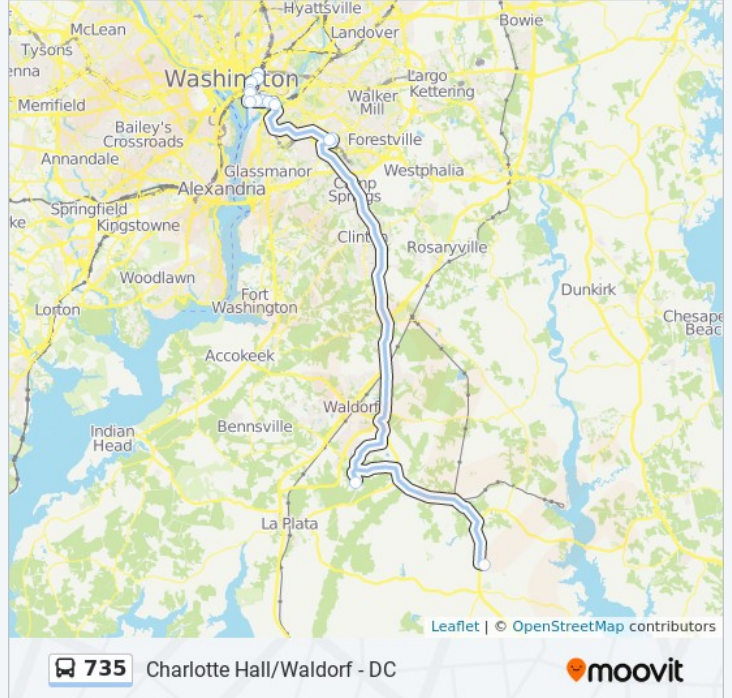

Stops: 17

Trip Duration: 124 min

Line Summary:

Direction: 735/2 Washington Dc

17 stops

[VIEW LINE SCHEDULE](#)

- Golden Beach Park & Ride (Charlotte Hall)
- Southern Maryland Blue Crabs Stadium
- Suitland Station Rdwy & Suitland Fe
- Suitland Metro Station
- 11th Street And O Street NE
- M St & 10 Th St
- M St @ Isaac Hull Ave
- Se M St & Se 4th St
- M Street And New Jersey Avenue SE
- M St & Half St SW
- M St & 4th St
- 4th St & E St SW Nb
- 4th St & C St SW Nb
- Constitution Ave & 3rd St NW Eb
- Louisiana Ave & D St Nw (Ibt Headquarters) Wb
- N Capitol St & E St Nb
- N Capitol St & H St Nb

Stops: 17

Trip Duration: 99 min

Line Summary:

Direction: 735/3 Washington Dc

18 stops

[VIEW LINE SCHEDULE](#)

- Golden Beach Park & Ride (Charlotte Hall)
- Southern Maryland Blue Crabs Stadium
- Brandywine Park & Ride
- Suitland Station Rdwy & Suitland Fe
- Suitland Metro Station
- 11th Street And O Street NE
- M St & 10 Th St
- M St @ Isaac Hull Ave
- Se M St & Se 4th St
- M Street And New Jersey Avenue SE
- M St & Half St SW
- M St & 4th St
- 4th St & E St SW Nb
- 4th St & C St SW Nb
- Constitution Ave & 3rd St NW Eb
- Louisana Ave & D St Nw (Ibt Headquarters) Wb
- N Capitol St & E St Nb
- N Capitol St & H St Nb