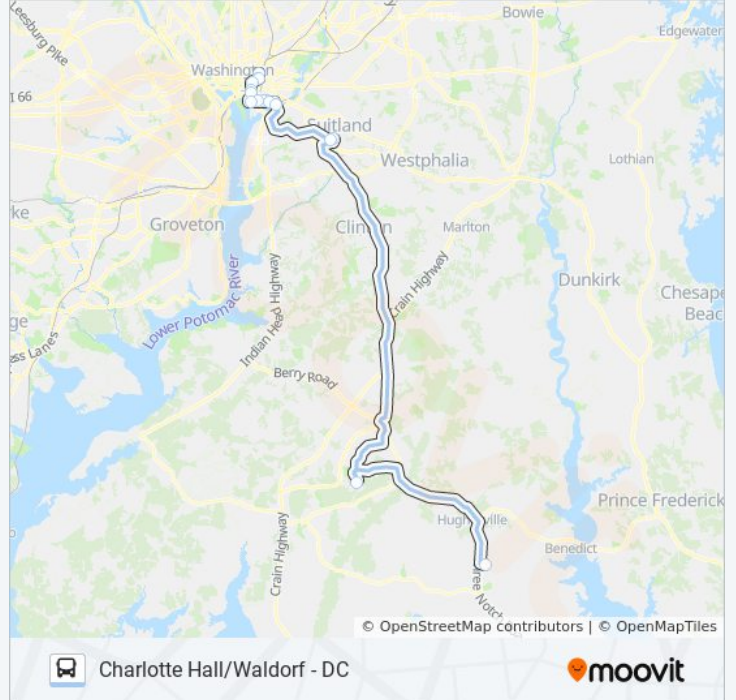

Stops: 17

Trip Duration: 99 min

Line Summary:

Direction: 735/3 Washington Dc

18 stops

[VIEW LINE SCHEDULE](#)

- Golden Beach Park & Ride (Charlotte Hall)
- Southern Maryland Blue Crabs Stadium
- Brandywine Park & Ride
- Suitland Station Rdwy & Suitland Fe
- Suitland Metro Station
- 11th Street And O Street NE
- M St & 10 Th St
- M St @ Isaac Hull Ave
- Se M St & Se 4th St
- M Street And New Jersey Avenue SE
- M St & Half St SW
- M St & 4th St
- 4th St & E St SW Nb
- 4th St & C St SW Nb
- Constitution Ave & 3rd St NW Eb
- Louisana Ave & D St Nw (Ibt Headquarters) Wb
- N Capitol St & E St Nb
- N Capitol St & H St Nb

Stops: 18

Trip Duration: 99 min

Line Summary:

Direction: 735/4 Washington Dc

17 stops

[VIEW LINE SCHEDULE](#)

- Golden Beach Park & Ride (Charlotte Hall)
- Southern Maryland Blue Crabs Stadium
- Suitland Station Rdwy & Suitland Fe
- Suitland Metro Station
- 11th Street And O Street NE
- M St & 10 Th St
- M St @ Isaac Hull Ave
- Se M St & Se 4th St
- M Street And New Jersey Avenue SE
- M St & Half St SW
- M St & 4th St
- 4th St & E St SW Nb
- 4th St & C St SW Nb
- Constitution Ave & 3rd St NW Eb
- Louisiana Ave & D St Nw (Ibt Headquarters) Wb
- N Capitol St & E St Nb
- N Capitol St & H St Nb