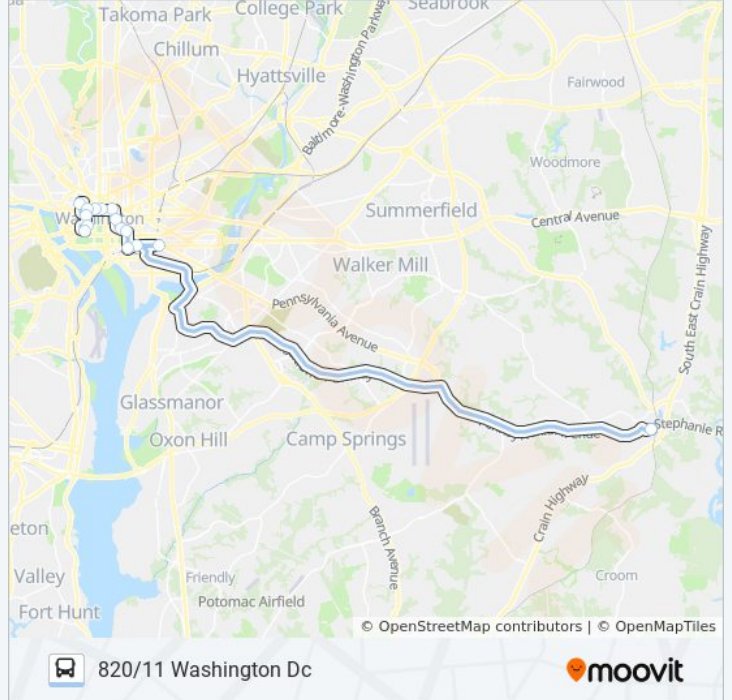

Stops: 17

Trip Duration: 105 min

Line Summary:

Direction: 820/11 Washington Dc

15 stops

[VIEW LINE SCHEDULE](#)

- Equestrian Ctr Md 4 West Of Us 301
- Independence Ave & 1st St Se Wb
- Independence Ave & 4th St Sw Wb
- 7th St. & Maryland Ave. Sw (L'Enfant Plaza) Nb
- Pennsylvania Ave & 7th St Nw Fs Wb
- Nw Pennsylvania Av & Nw 10th St
- 12th St & G St NW Nb
- K St & 13th St NW Wb
- K St & 15th St NW Wb
- K St & 17th St/Connecticut Nw Wb
- K St NW & 19th St NW (Main)
- 21st St & M St Nw Fs Sb
- 19th St & Penn Ave & H St NW Sb
- 19th St & E St NW Sb
- C St & 20th St Nw (State Department)

Stops: 15

Trip Duration: 81 min

Line Summary:

Direction: 820/12 Washington Dc

17 stops

[VIEW LINE SCHEDULE](#)

- North Beach PM 5th & Chesapeake
- Owings Dash-In Md 2 & Md 260
- Equestrian Ctr Md 4 West Of Us 301
- Independence Ave & 1st St Se Wb
- Independence Ave & 4th St Sw Wb
- 7th St. & Maryland Ave. Sw (L'Enfant Plaza) Nb
- Pennsylvania Ave & 7th St Nw Fs Wb
- Nw Pennsylvania Av & Nw 10th St
- 12th St & G St NW Nb
- K St & 13th St NW Wb
- K St & 15th St NW Wb
- K St & 17th St/Connecticut Nw Wb
- K St NW & 19th St NW (Main)
- 21st St & M St Nw Fs Sb
- 19th St & Penn Ave & H St NW Sb
- 19th St & E St NW Sb
- C St & 20th St Nw (State Department)

Stops: 17

Trip Duration: 109 min

Line Summary:

Direction: 820/13 Washington Dc

15 stops

[VIEW LINE SCHEDULE](#)

- Equestrian Ctr Md 4 West Of Us 301
- Independence Ave & 1st St Se Wb
- Independence Ave & 4th St Sw Wb
- 7th St. & Maryland Ave. Sw (L'Enfant Plaza) Nb
- Pennsylvania Ave & 7th St Nw Fs Wb
- Nw Pennsylvania Av & Nw 10th St
- 12th St & G St NW Nb
- K St & 13th St NW Wb
- K St & 15th St NW Wb
- K St & 17th St/Connecticut Nw Wb
- K St NW & 19th St NW (Main)
- 21st St & M St Nw Fs Sb
- 19th St & Penn Ave & H St NW Sb
- 19th St & E St NW Sb
- C St & 20th St Nw (State Department)