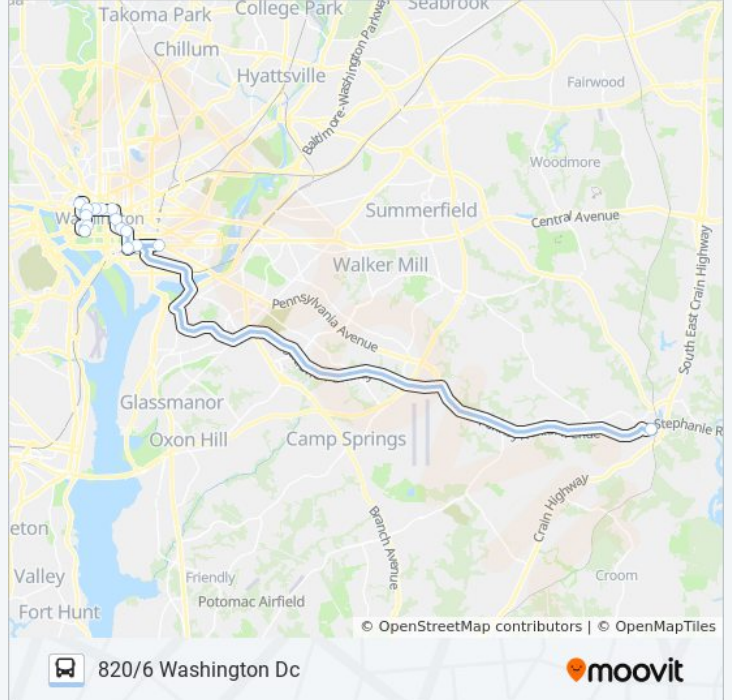

Direction: 820/7 Washington Dc

17 stops

[VIEW LINE SCHEDULE](#)

- North Beach PM 5th & Chesapeake
- Owings Dash-In Md 2 & Md 260
- Equestrian Ctr Md 4 West Of Us 301
- Independence Ave & 1st St Se Wb
- Independence Ave & 4th St Sw Wb
- 7th St. & Maryland Ave. Sw (L'Enfant Plaza) Nb
- Pennsylvania Ave & 7th St Nw Fs Wb
- Nw Pennsylvania Av & Nw 10th St
- 12th St & G St NW Nb
- K St & 13th St NW Wb
- K St & 15th St NW Wb
- K St & 17th St/Connecticut Nw Wb
- K St NW & 19th St NW (Main)
- 21st St & M St Nw Fs Sb
- 19th St & Penn Ave & H St NW Sb
- 19th St & E St NW Sb
- C St & 20th St Nw (State Department)

820 bus Time Schedule

820/7 Washington Dc Route Timetable:

Sunday	Not Operational
Monday	6:08 AM
Tuesday	6:08 AM
Wednesday	6:08 AM
Thursday	6:08 AM
Friday	6:08 AM
Saturday	Not Operational

820 bus Info

Direction: 820/7 Washington Dc

Stops: 17

Trip Duration: 97 min

Line Summary: