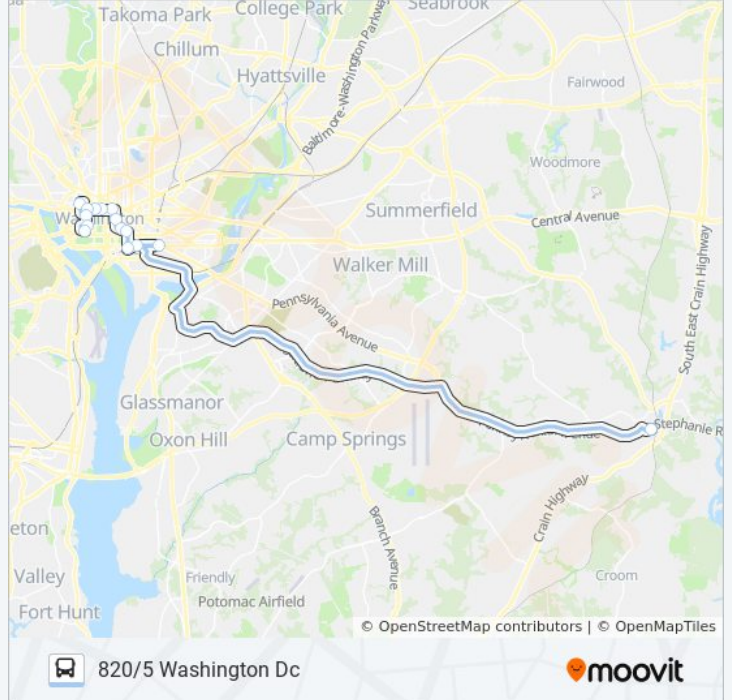

Stops: 15

Trip Duration: 65 min

Line Summary:

Direction: 820/6 Washington Dc

15 stops

[VIEW LINE SCHEDULE](#)

- Equestrian Ctr Md 4 West Of Us 301
- Independence Ave & 1st St Se Wb
- Independence Ave & 4th St Sw Wb
- 7th St. & Maryland Ave. Sw (L'Enfant Plaza) Nb
- Pennsylvania Ave & 7th St Nw Fs Wb
- Nw Pennsylvania Av & Nw 10th St
- 12th St & G St NW Nb
- K St & 13th St NW Wb
- K St & 15th St NW Wb
- K St & 17th St/Connecticut Nw Wb
- K St NW & 19th St NW (Main)
- 21st St & M St Nw Fs Sb
- 19th St & Penn Ave & H St NW Sb
- 19th St & E St NW Sb
- C St & 20th St Nw (State Department)