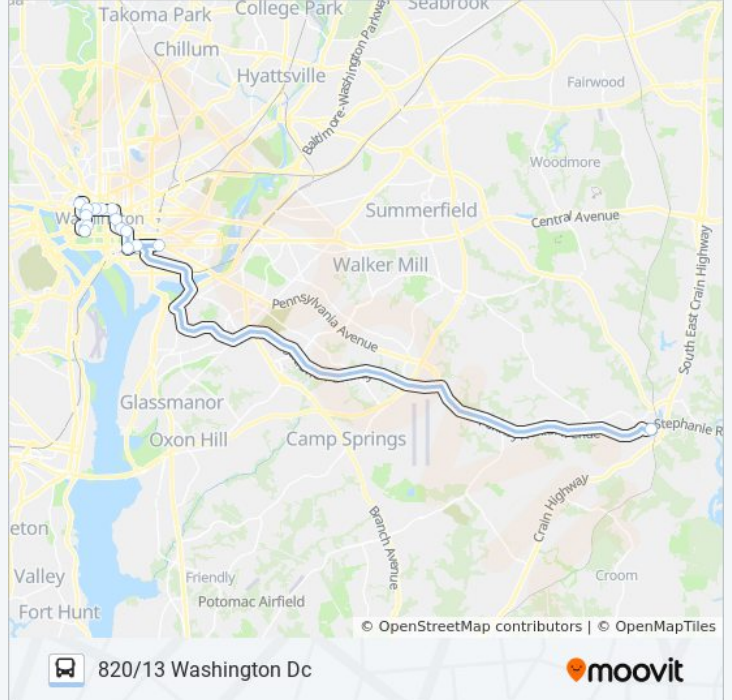

Stops: 15

Trip Duration: 81 min

Line Summary:

Direction: 820/12 Washington Dc

17 stops

[VIEW LINE SCHEDULE](#)

- North Beach PM 5th & Chesapeake
- Owings Dash-In Md 2 & Md 260
- Equestrian Ctr Md 4 West Of Us 301
- Independence Ave & 1st St Se Wb
- Independence Ave & 4th St Sw Wb
- 7th St. & Maryland Ave. Sw (L'Enfant Plaza) Nb
- Pennsylvania Ave & 7th St Nw Fs Wb
- Nw Pennsylvania Av & Nw 10th St
- 12th St & G St NW Nb
- K St & 13th St NW Wb
- K St & 15th St NW Wb
- K St & 17th St/Connecticut Nw Wb
- K St NW & 19th St NW (Main)
- 21st St & M St Nw Fs Sb
- 19th St & Penn Ave & H St NW Sb
- 19th St & E St NW Sb
- C St & 20th St Nw (State Department)

Stops: 17

Trip Duration: 109 min

Line Summary:

Direction: 820/13 Washington Dc

15 stops

[VIEW LINE SCHEDULE](#)

- Equestrian Ctr Md 4 West Of Us 301
- Independence Ave & 1st St Se Wb
- Independence Ave & 4th St Sw Wb
- 7th St. & Maryland Ave. Sw (L'Enfant Plaza) Nb
- Pennsylvania Ave & 7th St Nw Fs Wb
- Nw Pennsylvania Av & Nw 10th St
- 12th St & G St NW Nb
- K St & 13th St NW Wb
- K St & 15th St NW Wb
- K St & 17th St/Connecticut Nw Wb
- K St NW & 19th St NW (Main)
- 21st St & M St Nw Fs Sb
- 19th St & Penn Ave & H St NW Sb
- 19th St & E St NW Sb
- C St & 20th St Nw (State Department)

Stops: 15

Trip Duration: 81 min

Line Summary:

Direction: 820/14 Washington Dc

20 stops

[VIEW LINE SCHEDULE](#)

- North Beach PM 5th & Chesapeake
- Owings Dash-In Md 2 & Md 260
- Pindell P&R Md 4 & Lower Pindell Rd
- Bristol P&R Md 4 & Md258
- Wayson's Corner Md 4 Near Md 408
- Equestrian Ctr Md 4 West Of Us 301
- Independence Ave & 1st St Se Wb
- Independence Ave & 4th St Sw Wb
- 7th St. & Maryland Ave. Sw (L'Enfant Plaza) Nb
- Pennsylvania Ave & 7th St Nw Fs Wb
- Nw Pennsylvania Av & Nw 10th St
- 12th St & G St NW Nb
- K St & 13th St NW Wb
- K St & 15th St NW Wb
- K St & 17th St/Connecticut Nw Wb
- K St NW & 19th St NW (Main)
- 21st St & M St Nw Fs Sb
- 19th St & Penn Ave & H St NW Sb