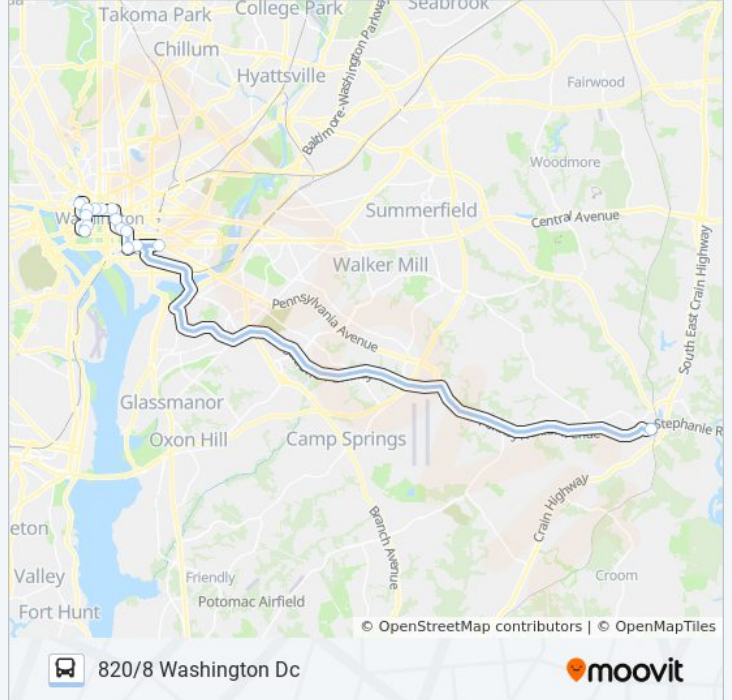

Direction: 820/9 Washington Dc

15 stops

[VIEW LINE SCHEDULE](#)

- Equestrian Ctr Md 4 West Of Us 301
- Independence Ave & 1st St Se Wb
- Independence Ave & 4th St Sw Wb
- 7th St. & Maryland Ave. Sw (L'Enfant Plaza) Nb
- Pennsylvania Ave & 7th St Nw Fs Wb
- Nw Pennsylvania Av & Nw 10th St
- 12th St & G St NW Nb
- K St & 13th St NW Wb
- K St & 15th St NW Wb
- K St & 17th St/Connecticut Nw Wb
- K St NW & 19th St NW (Main)
- 21st St & M St Nw Fs Sb
- 19th St & Penn Ave & H St NW Sb
- 19th St & E St NW Sb
- C St & 20th St Nw (State Department)

820 bus Time Schedule

820/9 Washington Dc Route Timetable:

Sunday	Not Operational
Monday	6:56 AM
Tuesday	6:56 AM
Wednesday	6:56 AM
Thursday	6:56 AM
Friday	6:56 AM
Saturday	Not Operational

820 bus Info

Direction: 820/9 Washington Dc

Stops: 15

Trip Duration: 75 min

Line Summary: