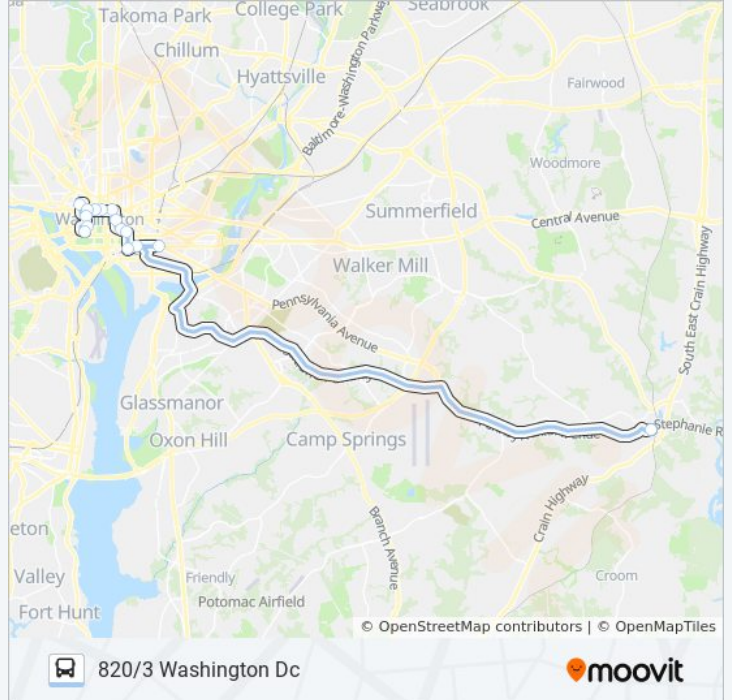

Direction: 820/30 Pg Equestrian Center / North Beach

16 stops

[VIEW LINE SCHEDULE](#)

- C St & 20th St Nw (State Department)
- 20th St & E St NW Nb
- 20th St & I St NW Nb
- K St NW & 19th St NW (Main)
- K St & 17th St Nw Eb
- K St & 15th St NW Eb
- K St & 13th St NW Eb
- 11th St & I St
- Nw 11th St (Bet Penn Av & E St)
- Pennsylvania Ave & 9th St NW Eb
- Maryland Ave & 7th St SW FS Eb
- Independence Ave & 4th & 3rd St SW Eb
- Independence Ave & 1st St Se Eb
- Equestrian Ctr Md 4 West Of Us 301
- Owings Dask-In Md 2 & Md 260 Eb
- North Beach PM 5th & Chesapeake

820 bus Time Schedule

820/30 Pg Equestrian Center / North Beach Route

Timetable:

Sunday	Not Operational
Monday	5:20 PM
Tuesday	5:20 PM
Wednesday	5:20 PM
Thursday	5:20 PM
Friday	5:20 PM
Saturday	Not Operational

820 bus Info

Direction: 820/30 Pg Equestrian Center / North Beach

Stops: 16

Trip Duration: 96 min

Line Summary: