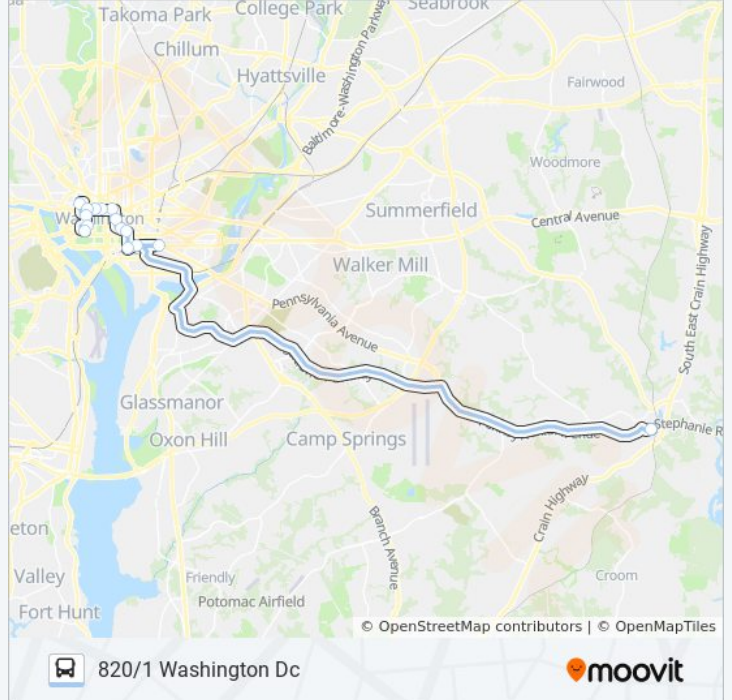

Direction: 820/10 Washington Dc

17 stops

[VIEW LINE SCHEDULE](#)

- North Beach PM 5th & Chesapeake
- Owings Dash-In Md 2 & Md 260
- Equestrian Ctr Md 4 West Of Us 301
- Independence Ave & 1st St Se Wb
- Independence Ave & 4th St Sw Wb
- 7th St. & Maryland Ave. Sw (L'Enfant Plaza) Nb
- Pennsylvania Ave & 7th St Nw Fs Wb
- Nw Pennsylvania Av & Nw 10th St
- 12th St & G St NW Nb
- K St & 13th St NW Wb
- K St & 15th St NW Wb
- K St & 17th St/Connecticut Nw Wb
- K St NW & 19th St NW (Main)
- 21st St & M St Nw Fs Sb
- 19th St & Penn Ave & H St NW Sb
- 19th St & E St NW Sb
- C St & 20th St Nw (State Department)

820 bus Time Schedule

820/10 Washington Dc Route Timetable:

Sunday	Not Operational
Monday	6:38 AM
Tuesday	6:38 AM
Wednesday	6:38 AM
Thursday	6:38 AM
Friday	6:38 AM
Saturday	Not Operational

820 bus Info

Direction: 820/10 Washington Dc

Stops: 17

Trip Duration: 105 min

Line Summary: