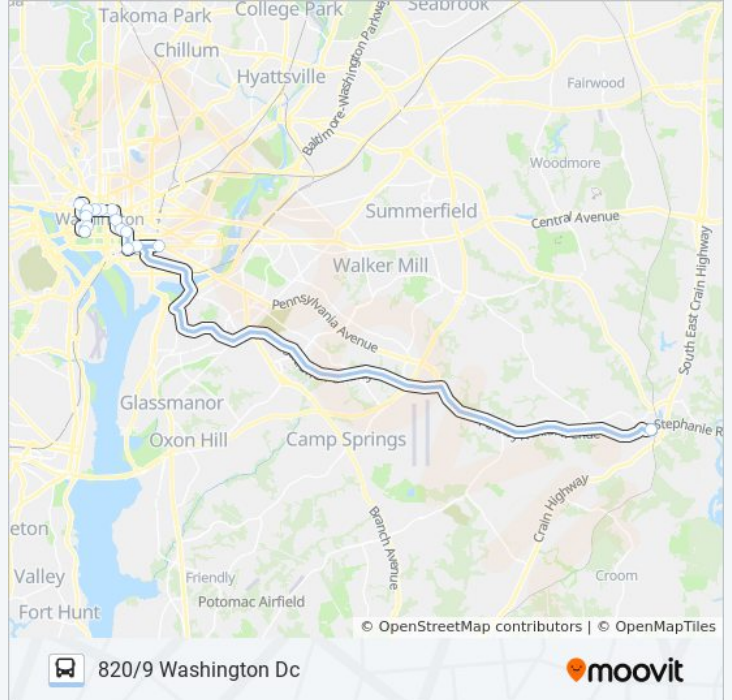

820 bus time schedules and route maps are available in an offline PDF at moovitapp.com. Use the [Moovit App](#) to see live bus times, train schedule or subway schedule, and step-by-step directions for all public transit in Washington, D.C. - Baltimore, MD.

[About Moovit](#) • [MaaS Solutions](#) • [Supported Countries](#) • [Mooviter Community](#)

© 2024 Moovit - All Rights Reserved

Check Live Arrival Times