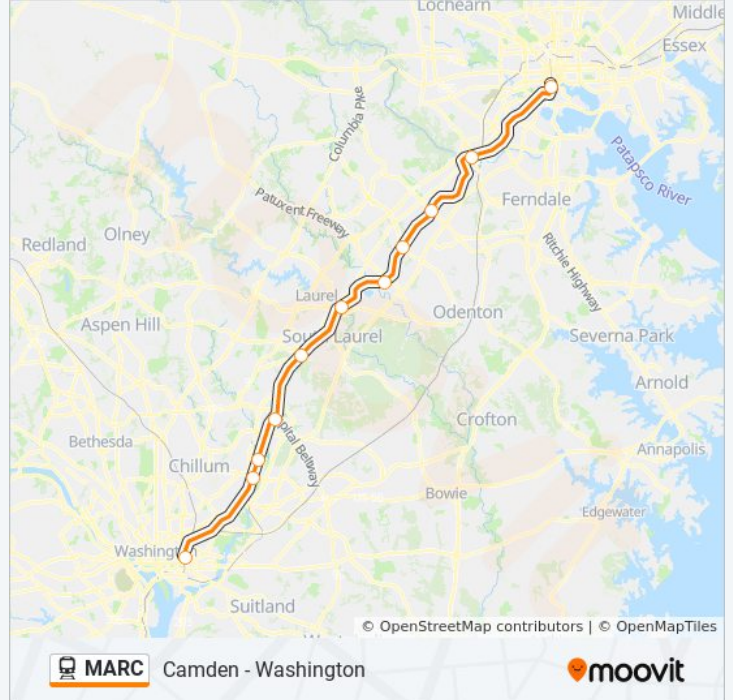

Camden - Washington

[Get The App](#)

The MARC train line (Camden - Washington) has 3 routes. For regular weekdays, their operation hours are:

(1) Baltimore Camden: 6:32 AM - 7:45 PM (2) Dorsey: 3:30 PM (3) Washington: 5:00 AM - 6:15 PM

Use the Moovit App to find the closest MARC train station near you and find out when is the next MARC train arriving.

Direction: Baltimore Camden

11 stops

[VIEW LINE SCHEDULE](#)

- Union Station
- Riverdale
- College Park
- Greenbelt
- Muirkirk
- Laurel
- Savage
- Jessup
- Dorsey
- St. Denis
- Camden Station

MARC train Info

Direction: Baltimore Camden

Stops: 11

Trip Duration: 71 min

Line Summary:

Direction: Dorsey

8 stops

[VIEW LINE SCHEDULE](#)

MARC train Info

Direction: Dorsey

Stops: 8

Trip Duration: 50 min

Line Summary:

Direction: Washington

11 stops

[VIEW LINE SCHEDULE](#)