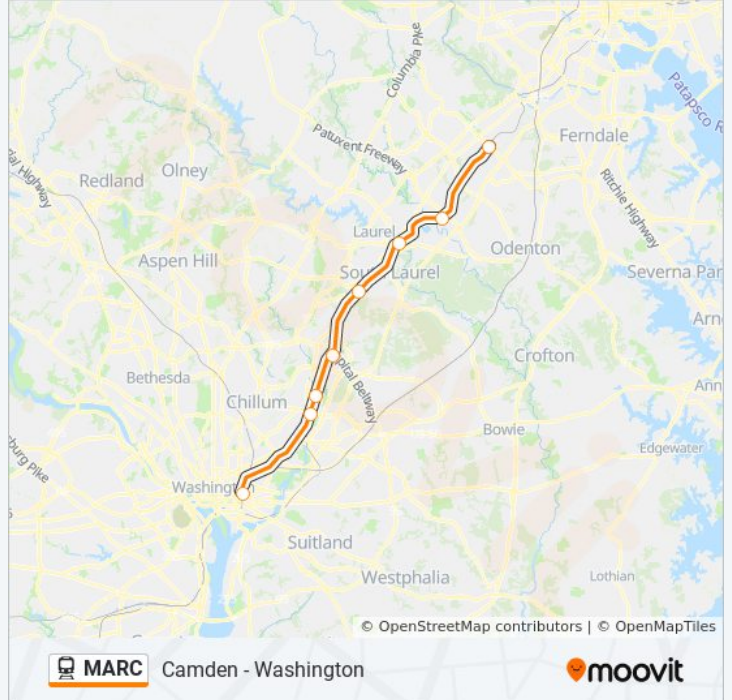

Camden - Washington

[Get The App](#)

The MARC train line (Camden - Washington) has 3 routes. For regular weekdays, their operation hours are:

(1) Baltimore Camden: 6:32 AM - 7:45 PM (2) Dorsey: 3:30 PM (3) Washington: 5:00 AM - 6:15 PM

Use the Moovit App to find the closest MARC train station near you and find out when is the next MARC train arriving.

Direction: Baltimore Camden

11 stops

[VIEW LINE SCHEDULE](#)

- Union Station
- Riverdale
- College Park
- Greenbelt
- Muirkirk
- Laurel
- Savage
- Jessup
- Dorsey
- St. Denis
- Camden Station

- Union Station
- Riverdale
- College Park
- Greenbelt
- Muirkirk
- Laurel
- Savage
- Dorsey

MARC train Time Schedule

Dorsey Route Timetable:

Sunday	Not Operational
Monday	3:30 PM
Tuesday	3:30 PM
Wednesday	3:30 PM
Thursday	3:30 PM
Friday	3:30 PM
Saturday	Not Operational

MARC train Info

Direction: Dorsey

Stops: 8

Trip Duration: 50 min

Line Summary:

Direction: Washington

11 stops

[VIEW LINE SCHEDULE](#)