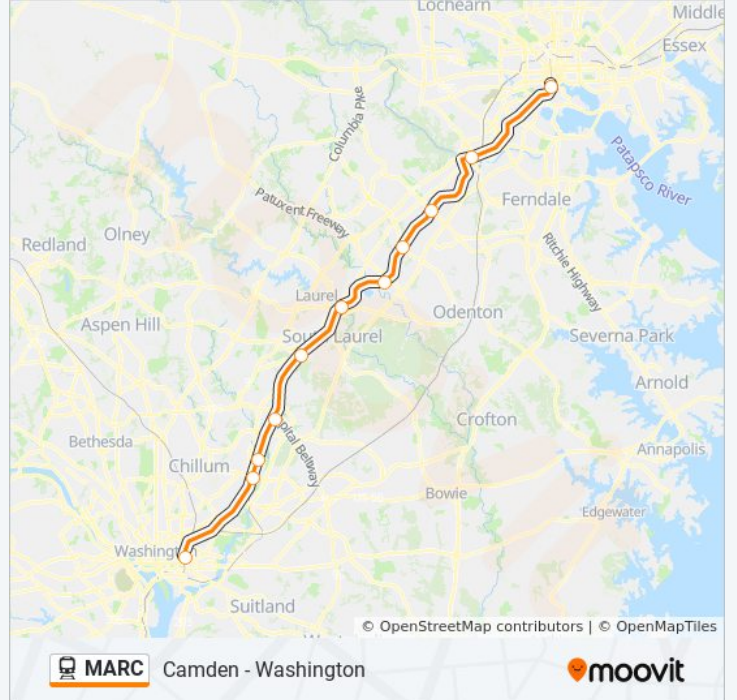

MARC train time schedules and route maps are available in an offline PDF at moovitapp.com. Use the [Moovit App](#) to see live bus times, train schedule or subway schedule, and step-by-step directions for all public transit in Washington, D.C. - Baltimore, MD.

[About Moovit](#) • [MaaS Solutions](#) • [Supported Countries](#) • [Mooviter Community](#)

© 2024 Moovit - All Rights Reserved

Check Live Arrival Times