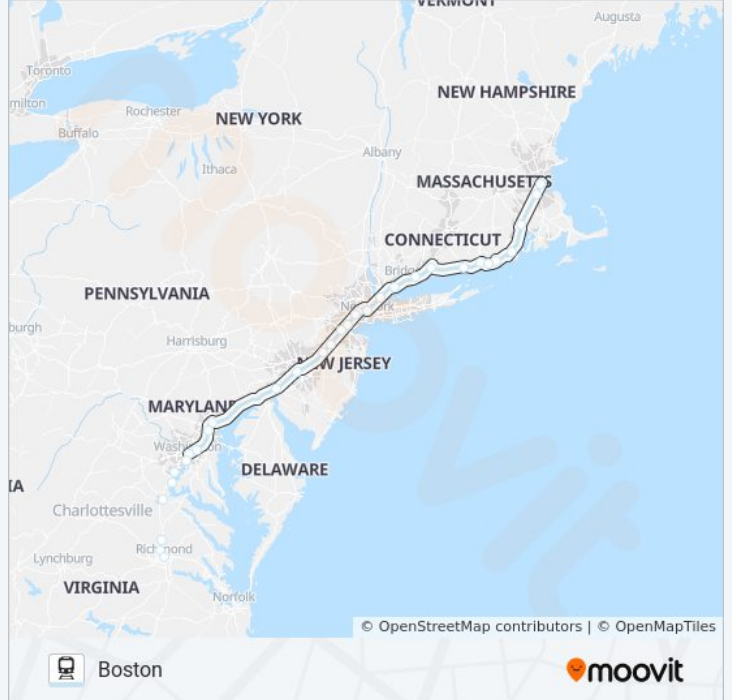

Use the Moovit App to find the closest NORTHEAST REGIONAL train station near you and find out when is the next NORTHEAST REGIONAL train arriving.

Direction: Boston

12 stops

[VIEW LINE SCHEDULE](#)

Norfolk

Petersburg Amtrak Station

Richmond Staples Mill Road Amtrak Station

Ashland Amtrak

Fredericksburg

Quantico

Alexandria

Union Station

New Carrollton, Md

Bwi Thurgood Marshall Airport, Md

Baltimore Penn Station

Aberdeen, Md

NORTHEAST REGIONAL train Time Schedule

Boston Route Timetable:

Sunday	5:25 AM - 5:20 PM
Monday	5:05 AM - 4:30 PM
Tuesday	5:05 AM - 4:30 PM
Wednesday	5:05 AM - 4:30 PM
Thursday	5:05 AM - 4:30 PM
Friday	5:05 AM - 4:30 PM
Saturday	5:19 AM - 4:30 PM

NORTHEAST REGIONAL train Info**Direction:** Boston**Stops:** 12**Trip Duration:** 78 min**Line Summary:**

Direction: New York

15 stops

[VIEW LINE SCHEDULE](#)

- Newport News
- Williamsburg Amtrak Station
- Richmond Main Street Amtrak Station
- Richmond Staples Mill Road Amtrak Station
- Ashland Amtrak
- Fredericksburg
- Quantico
- Woodbridge
- Alexandria
- Union Station
- New Carrollton, Md
- Bwi Thurgood Marshall Airport, Md
- Baltimore Penn Station
- Aberdeen, Md
- Newark Amtrak