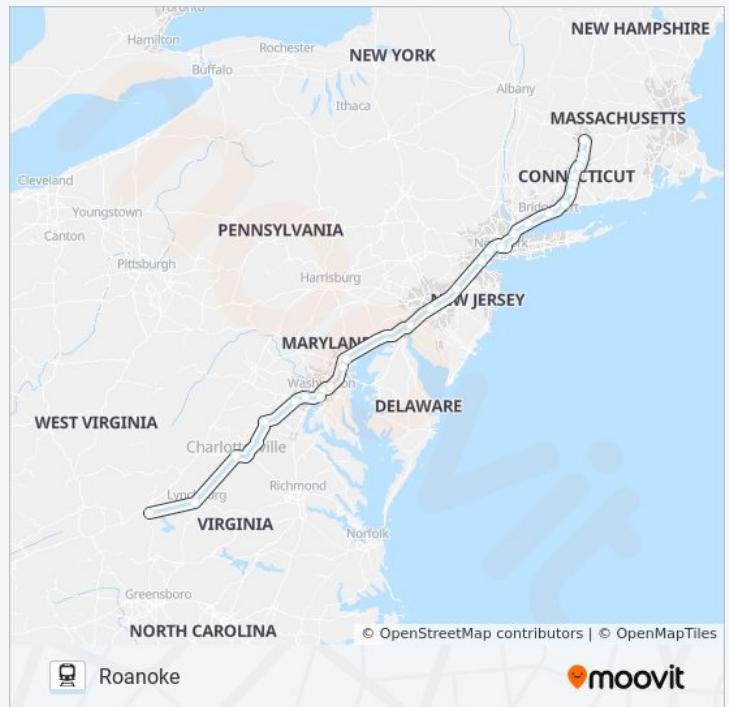

Direction: Richmond

Stops: 12

Trip Duration: 227 min

Line Summary:

[NORTHEAST REGIONAL train Line Map](#)

NORTHEAST REGIONAL train Time Schedule

Direction: Roanoke

11 stops

[VIEW LINE SCHEDULE](#)

Baltimore Penn Station

Bwi Thurgood Marshall Airport, Md

New Carrollton, Md

Union Station

Alexandria

Burke Centre

Manassas

Culpeper Amtrak

Charlottesville Amtrak Station

Lynchburg Station

Roanoke

Roanoke Route Timetable:

Sunday	6:58 AM - 3:34 PM
Monday	6:58 AM - 3:36 PM
Tuesday	6:58 AM - 3:36 PM
Wednesday	6:58 AM - 3:36 PM
Thursday	6:58 AM - 3:36 PM
Friday	6:58 AM - 3:36 PM
Saturday	6:58 AM - 3:30 PM

NORTHEAST REGIONAL train Info

Direction: Roanoke

Stops: 11

Trip Duration: 385 min

Line Summary:

Direction: Springfield

5 stops

[VIEW LINE SCHEDULE](#)