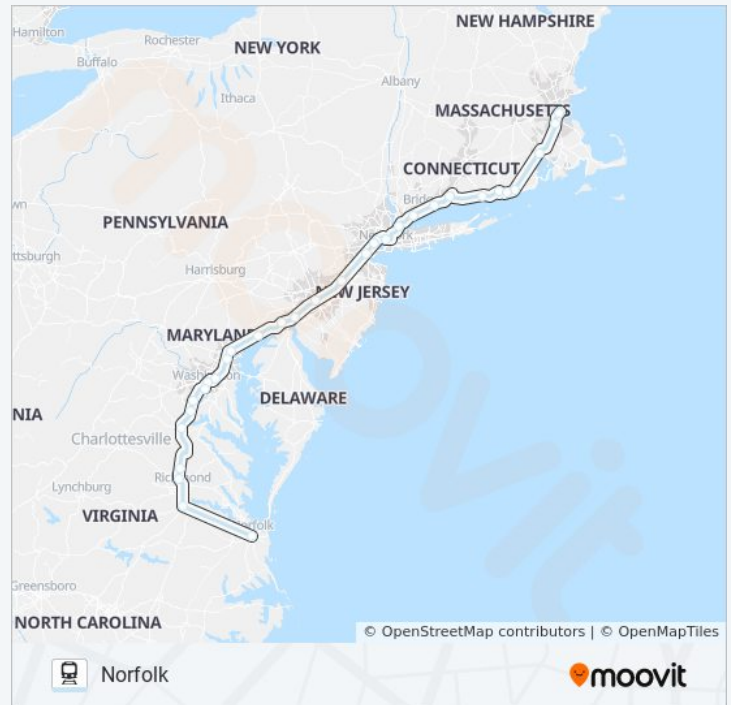

Petersburg Amtrak Station

Richmond Staples Mill Road Amtrak Station

Ashland Amtrak

Fredericksburg

Quantico

Alexandria

Union Station

New Carrollton, Md

Ashland Amtrak

Richmond Staples Mill Road Amtrak Station

Petersburg Amtrak Station

Norfolk

NORTHEAST REGIONAL train Info

Direction: Norfolk

Stops: 14

Trip Duration: 347 min

Line Summary:

Direction: Richmond

12 stops

[VIEW LINE SCHEDULE](#)

Aberdeen, Md

Baltimore Penn Station

Bwi Thurgood Marshall Airport, Md

New Carrollton, Md

Union Station

Alexandria

Woodbridge

Quantico

Fredericksburg

Ashland Amtrak

Richmond Staples Mill Road Amtrak Station

Richmond Main Street Amtrak Station