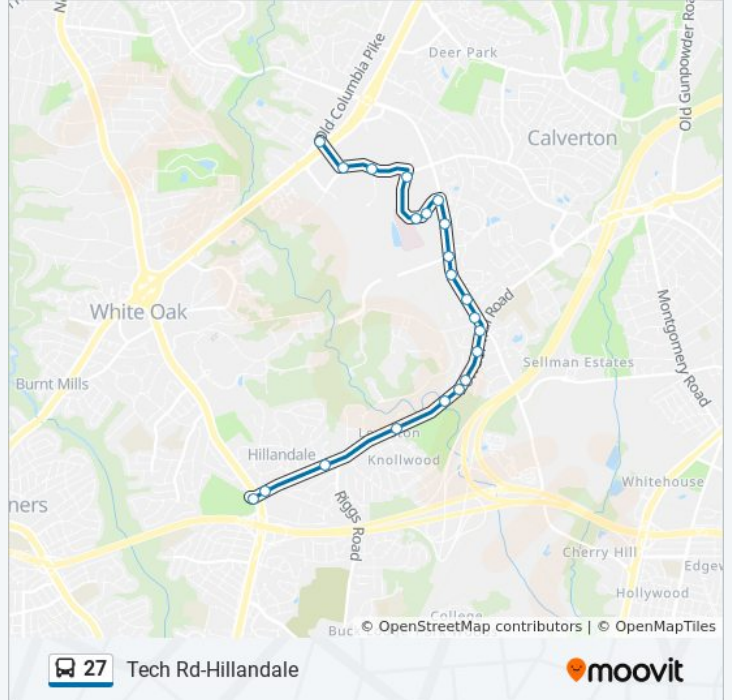

Direction: Hillandale Via Adventist Healthcare

21 stops

[VIEW LINE SCHEDULE](#)

- Tech Rd & Columbia Pike
- Broadbirch Dr & Tech Rd
- Broadbirch Dr & Bournefield Way
- Plum Orchard Dr + Broadbirch Dr
- Plum Orchard Dr & Adventist Medical Cen White Oak
- Plum Orchard Dr & Post Office Annex
- Plum Orchard Dr + Cherry Hill Rd
- Cherry Hill Rd & Gracefield Rd
- Cherry Hill Rd & Fda Blvd
- Cherry Hill Rd + Townley Apartments
- Cherry Hill Rd + Cherry Hill Ct
- Cherry Hill Rd + Powder Mill Rd
- Powder Mill Rd & Cherry Hill Rd
- Powder Mill Rd + Cherry Mill Rd
- Powder Mill Rd + Pleasant Acres Dr
- Powder Mill Rd & Hillhaven
- Powder Mill Rd + Paint Branch Home
- Powder Mill Rd + Pinewood Ct
- Powder Mill Rd & Kinloch Rd
- Powder Mill Rd & New Hampshire Ave
- Powder Mill Rd & New Hampshire Ave

27 bus Info

Direction: Hillandale Via Adventist Healthcare
Stops: 21
Trip Duration: 20 min
Line Summary:

Direction: Tech Rd Via Adventist Healthcare

26 stops

[VIEW LINE SCHEDULE](#)

- Powder Mill Rd & New Hampshire Ave
- Powder Mill Rd & New Hampshire Ave
- Powder Mill Rd & Kinloch Rd
- Powder Mill Rd & Glenmore Dr
- Powder Mill Rd + Pinewood Ct
- Powder Mill Rd & Paint Branch Home
- Powder Mill Rd & @3215
- Powder Mill Rd + Boxer Rd
- Powder Mill Rd & Collier Rd
- Cherry Hill Rd & Powder Mill Rd
- Cherry Hill Dr & Cherry Hill Ct
- Cherry Hill Rd & Townley Apartments
- Cherry Hill Rd & Fda Blvd
- Cherry Hill Rd & Gracefield Rd
- Plum Orchard Dr & Cherry Hill Rd
- Plum Orchard Dr & Post Office Annex
- Plum Orchard Dr & Adventist Medical Cen White Oak
- Plum Orchard Dr & Broadbirch Dr

27 bus Info

Direction: Tech Rd Via Adventist Healthcare

Stops: 26

Trip Duration: 18 min

Line Summary:

Broadbirch Dr + Bournefield Way

Broadbirch Dr & Tech Rd

Tech Rd & Prosperity Dr