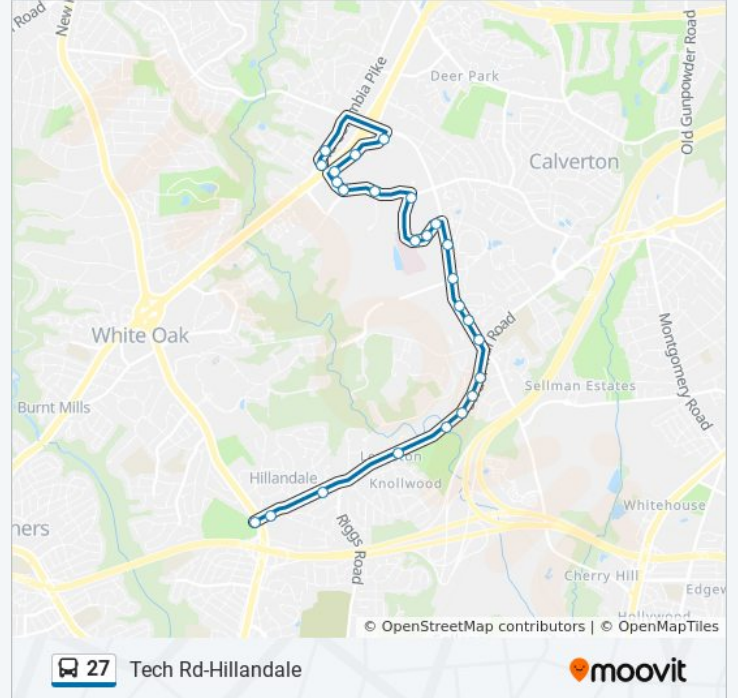

Broadbirch Dr + Bournefield Way

Broadbirch Dr & Tech Rd

Tech Rd & Prosperity Dr

Prosperity Dr & Tech Rd

Prosperity Dr & @12401

Prosperity Dr & Prosperity Terr

Old Columbia Pi & Carters Grove Dr

Tech Rd & Columbia Pike

27 bus time schedules and route maps are available in an offline PDF at moovitapp.com. Use the [Moovit App](#) to see live bus times, train schedule or subway schedule, and step-by-step directions for all public transit in Washington, D.C. - Baltimore, MD.

[About Moovit](#) • [MaaS Solutions](#) • [Supported Countries](#) • [Mooviter Community](#)

© 2024 Moovit - All Rights Reserved

Check Live Arrival Times