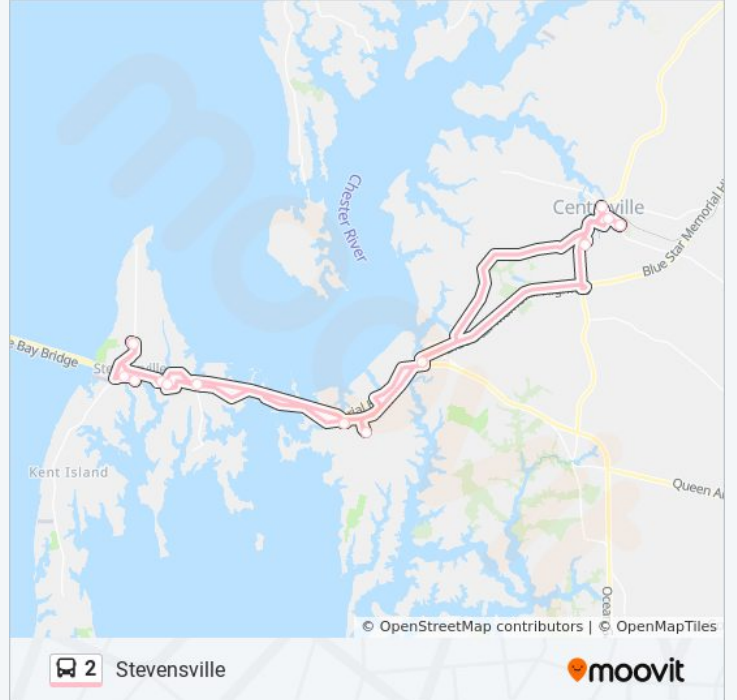

**Direction: Stevensville**

23 stops

[VIEW LINE SCHEDULE](#)

- Kramer Center
- Acme Centreville
- Tilghman Terrace
- Food Lion Centreville
- Queenstown Premium Outlets
- Chesterwye Center
- Grasonville Senior Center
- Kent Towne Dollar Tree (Chester)
- Acme Kent Island
- Percy Thomas Center
- Terrapin Grove Apts
- Kmart Stevensville
- Food Lion Stevensville
- Percy Thomas Center
- Terrapin Grove Apts
- Acme Kent Island
- Harbor View Apts
- Kent Towne Dollar Tree (Chester)
- Grasonville Senior Center
- Queenstown Premium Outlets
- Food Lion Centreville
- Acme Centreville

**2 bus Info**

**Direction:** Stevensville

**Stops:** 23

**Trip Duration:** 137 min

**Line Summary:**

2 bus time schedules and route maps are available in an offline PDF at [moovitapp.com](https://moovitapp.com). Use the [Moovit App](#) to see live bus times, train schedule or subway schedule, and step-by-step directions for all public transit in Washington, D.C. - Baltimore, MD.

## Check Live Arrival Times