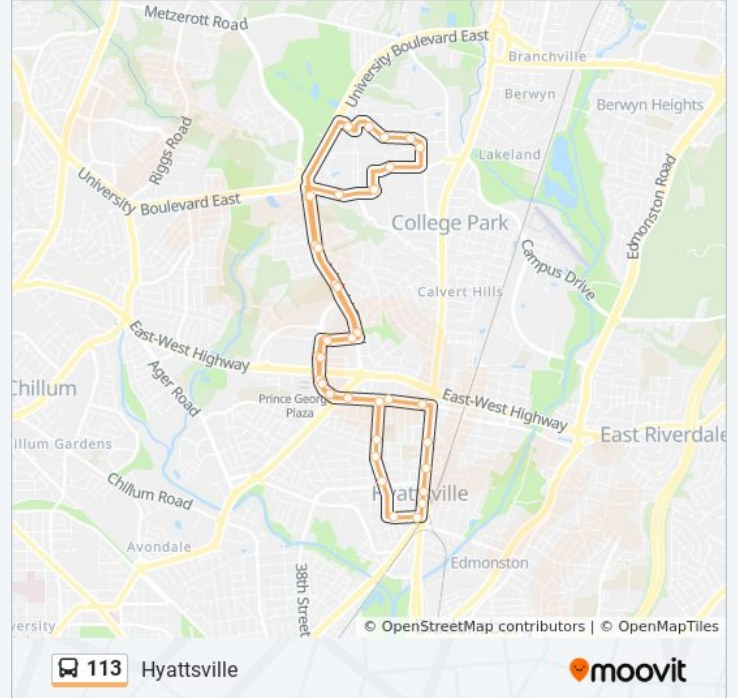

Queensbury Rd & 44th Pl

Queensbury Rd & 42nd Pl

Belcrest Rd & Queens Chapel Rd

Belcrest Rd & Pg Plaza Metro Station

Prince Georges Community College

Toledo Rd & Belcrest Rd

Adelphi Rd & Toledo Rd

Adelphi Rd And Van Buren St

Adelphi Road And Wells Parkway

Adelphi Rd + Tulane Dr

Stadium Dr & Smith Performing Arts Center

Stadium Drive Garage

Stadium Dr + Varsity Team House

Stadium Drive at Atlantic Building

Regents Drive Garage

113 bus time schedules and route maps are available in an offline PDF at moovitapp.com. Use the [Moovit App](#) to see live bus times, train schedule or subway schedule, and step-by-step directions for all public transit in Washington, D.C. - Baltimore, MD.

[About Moovit](#) • [MaaS Solutions](#) • [Supported Countries](#) • [Mooviter Community](#)

© 2024 Moovit - All Rights Reserved

Check Live Arrival Times