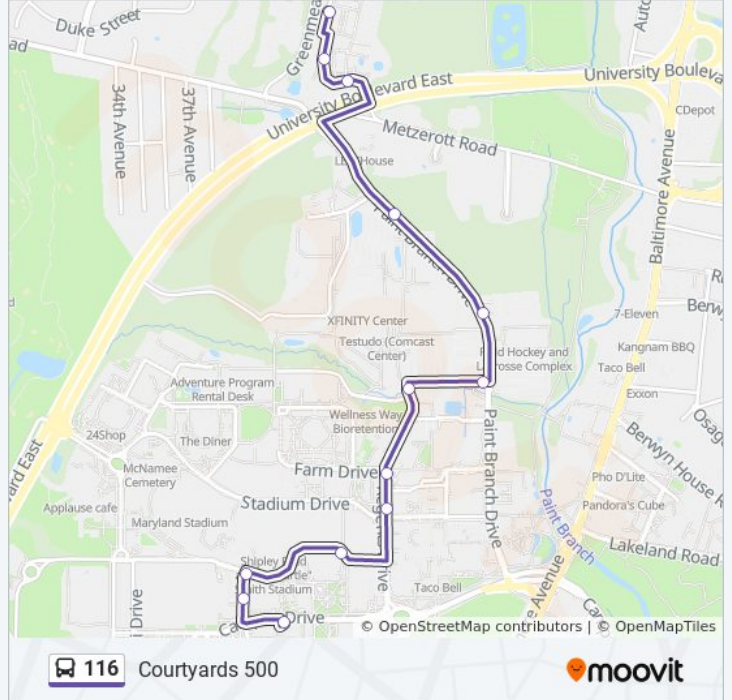

116

Courtyards 500

Get The App

The 116 bus line (Courtyards 500) has 2 routes. For regular weekdays, their operation hours are:
 (1) Courtyards 500: 12:26 AM - 11:54 PM(2) Regents Drive Garage: 12:11 AM - 11:39 PM
 Use the Moovit App to find the closest 116 bus station near you and find out when is the next 116 bus arriving.

Direction: Courtyards 500

15 stops

[VIEW LINE SCHEDULE](#)

- Regents Drive Garage
- Mitchell Building (Outbound)
- Memorial Chapel (Outbound)
- Montgomery Hall (Outbound)
- Baltimore Ave & Rossborough Lane
- Campus Drive at M-Circle
- Regents Drive And Stadium Drive
- Regents Drive And Farm Drive
- Regents Drive at Xfinity Center (Outbound)
- Regents Drive And Paint Branch Drive (Outbound)
- Shuttle-Um Base (Outbound)
- Paint Branch Drive at Lot 4b (Outbound)
- Courtyards #300
- Courtyards #400
- Courtyards #500

116 bus Info

Direction: Courtyards 500

Stops: 15

Trip Duration: 17 min

Line Summary:

Direction: Regents Drive Garage

9 stops

[VIEW LINE SCHEDULE](#)

Courtyards #500

Greenmead Drive at Maryland 4-H (Inbound)

Greenmead Drive And Metzerott Road

Paint Branch Drive at Lot 4b (Inbound)

Shuttle-Um Base (Inbound)

Regents Drive And Paint Branch Drive (Inbound)

Regents Drive at Xfinity Center (Inbound)