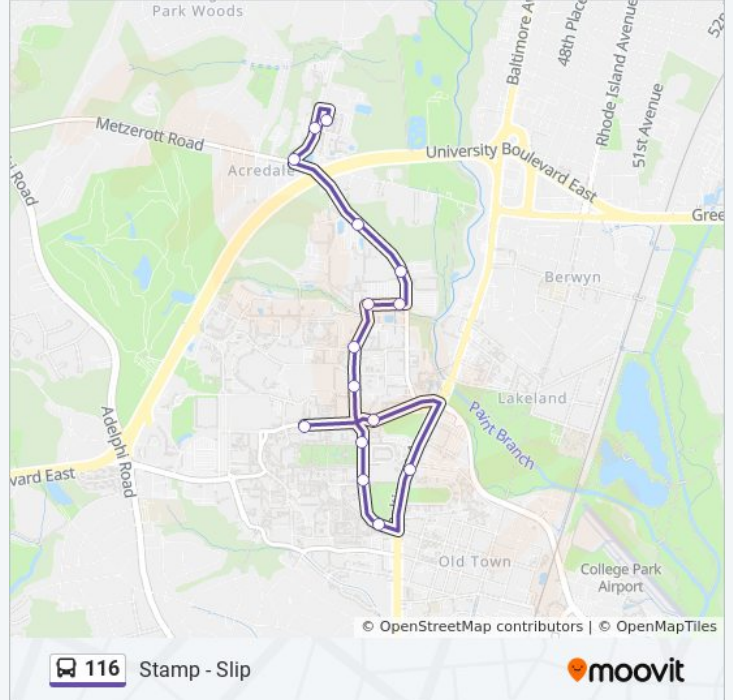

Direction: Courtyards 500

15 stops

[VIEW LINE SCHEDULE](#)

- Regents Drive Garage
- Mitchell Building (Outbound)
- Memorial Chapel (Outbound)
- Montgomery Hall (Outbound)
- Baltimore Ave & Rossborough Lane
- Campus Drive at M-Circle
- Regents Drive And Stadium Drive
- Regents Drive And Farm Drive
- Regents Drive at Xfinity Center (Outbound)
- Regents Drive And Paint Branch Drive (Outbound)
- Shuttle-Um Base (Outbound)
- Paint Branch Drive at Lot 4b (Outbound)
- Courtyards #300
- Courtyards #400
- Courtyards #500

116 bus Info

Direction: Courtyards 500

Stops: 15

Trip Duration: 17 min

Line Summary:

Direction: Regents Drive Garage

9 stops

[VIEW LINE SCHEDULE](#)

Regents Drive And Farm Drive

Regents Drive Garage

116 bus Time Schedule

Regents Drive Garage Route Timetable:

Sunday	12:11 AM - 11:39 PM
Monday	12:11 AM - 11:39 PM
Tuesday	12:11 AM - 11:39 PM
Wednesday	12:11 AM - 11:39 PM
Thursday	12:11 AM - 11:55 PM
Friday	12:11 AM - 11:55 PM
Saturday	12:11 AM - 11:55 PM

116 bus Info

Direction: Regents Drive Garage

Stops: 9

Trip Duration: 15 min

Line Summary:

116 bus time schedules and route maps are available in an offline PDF at moovitapp.com. Use the [Moovit App](#) to see live bus times, train schedule or subway schedule, and step-by-step directions for all public transit in Washington, D.C. - Baltimore, MD.