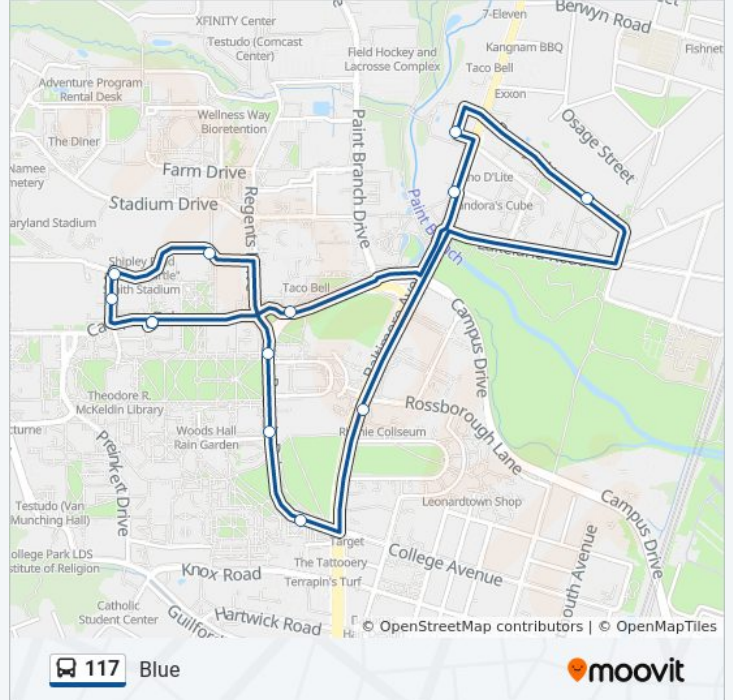

 117

Blue

[Get The App](#)

The 117 bus line Blue has one route. For regular weekdays, their operation hours are:

(1) Blue: 12:04 AM - 11:51 PM

Use the Moovit App to find the closest 117 bus station near you and find out when is the next 117 bus arriving.

**Direction: Blue**

16 stops

[VIEW LINE SCHEDULE](#)

Regents Drive Garage  
Mitchell Building (Outbound)  
Memorial Chapel (Outbound)  
Montgomery Hall (Outbound)  
Baltimore Ave & Rossborough Lane  
Baltimore Ave + Campus Dr  
University Club Apartments  
The Alloy  
University View  
Baltimore Avenue at the Varsity  
Campus Drive at M-Circle  
Regents Drive And Stadium Drive  
Regents Drive And Farm Drive  
Cambridge Hall  
Cumberland Hall  
Regents Drive Garage

**117 bus Time Schedule**

Blue Route Timetable:

Sunday	12:04 AM - 11:38 PM
Monday	12:04 AM - 11:51 PM
Tuesday	12:04 AM - 11:51 PM
Wednesday	12:04 AM - 11:51 PM
Thursday	12:04 AM - 11:51 PM
Friday	12:04 AM - 11:51 PM
Saturday	12:04 AM - 11:51 PM

**117 bus Info****Direction:** Blue**Stops:** 16**Trip Duration:** 26 min**Line Summary:**

117 bus time schedules and route maps are available in an offline PDF at [moovitapp.com](https://moovitapp.com). Use the [Moovit App](#) to see live bus times, train schedule or subway schedule, and step-by-step directions for all public transit in Washington, D.C. - Baltimore, MD.