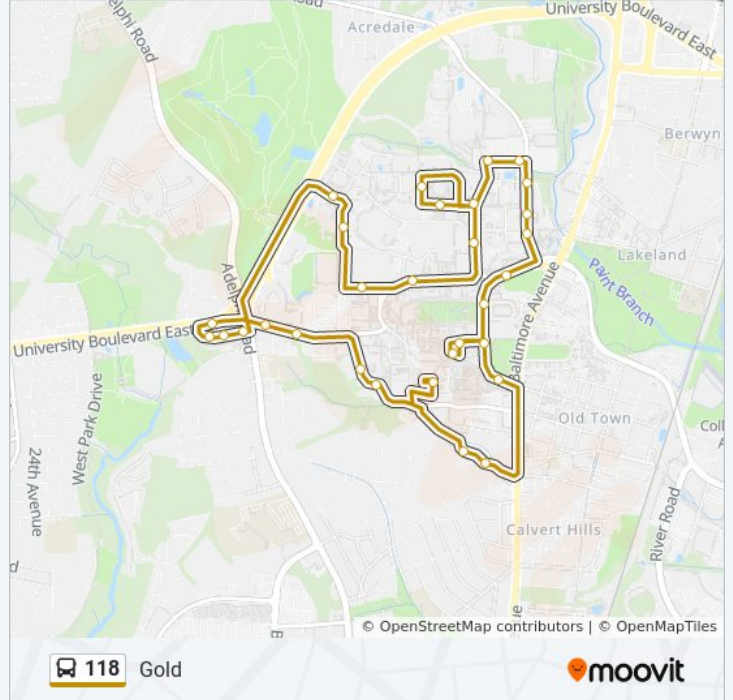

### Direction: Gold

34 stops

[VIEW LINE SCHEDULE](#)

Regents Drive Garage

Bob "Turtle" Smith Stadium

Alumni Drive at Stadium Drive Garage

Denton Hall

Graduate Hills at 3424 Tulane Drive

### 118 bus Info

**Direction:** Gold

**Stops:** 34

**Trip Duration:** 44 min

**Line Summary:**

Memorial Chapel (Inbound)

Shoemaker Building

Lot Y And Chapel Drive

Mitchell Building (Inbound)

Campus Drive at Math Slip

Glenn L. Martin Wind Tunnel

A.V. Williams Building

Paint Branch Drive And Technology Drive

Regents Drive And Paint Branch Drive (Inbound)

Regents Drive at Xfinity Center (Inbound)

Regents Drive And Farm Drive

Regents Drive Garage

118 bus time schedules and route maps are available in an offline PDF at [moovitapp.com](https://moovitapp.com). Use the [Moovit App](#) to see live bus times, train schedule or subway schedule, and step-by-step directions for all public transit in Washington, D.C. - Baltimore, MD.