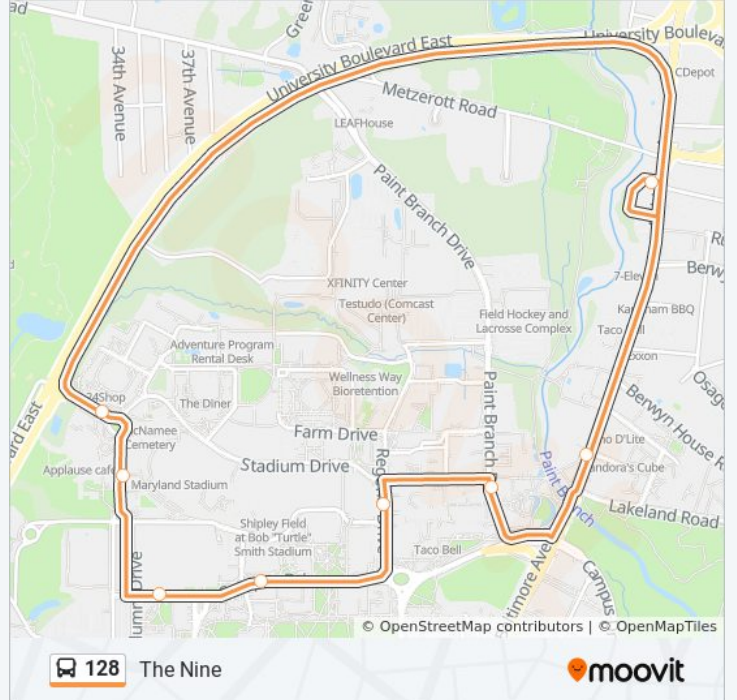

128

The Nine

Get The App

The 128 bus line The Nine has one route. For regular weekdays, their operation hours are:

(1) The Nine: 7:15 AM - 9:55 PM

Use the Moovit App to find the closest 128 bus station near you and find out when is the next 128 bus arriving.

Direction: The Nine

16 stops

[VIEW LINE SCHEDULE](#)

- Regents Drive Garage
- Campus Drive at Math Slip
- Glenn L. Martin Wind Tunnel
- A.V. Williams Building
- Paint Branch Drive And Technology Drive
- Shuttle-Um Base (Outbound)
- Paint Branch Drive at Lot 4b (Outbound)
- The Nine
- Baltimore Avenue at the Varsity
- Glenn L. Martin Wind Tunnel
- A.V. Williams Building
- Paint Branch Drive And Technology Drive
- Regents Drive And Paint Branch Drive (Inbound)
- Regents Drive at Xfinity Center (Inbound)
- Regents Drive And Farm Drive
- Regents Drive Garage

128 bus Time Schedule

The Nine Route Timetable:

Sunday	Not Operational
Monday	7:15 AM - 9:55 PM
Tuesday	7:15 AM - 9:55 PM
Wednesday	7:15 AM - 9:55 PM
Thursday	7:15 AM - 9:55 PM
Friday	7:15 AM - 9:55 PM
Saturday	Not Operational

128 bus Info

Direction: The Nine

Stops: 16

Trip Duration: 25 min

Line Summary:

128 bus time schedules and route maps are available in an offline PDF at moovitapp.com. Use the [Moovit App](#) to see live bus times, train schedule or subway schedule, and step-by-step directions for all public transit in Washington, D.C. - Baltimore, MD.