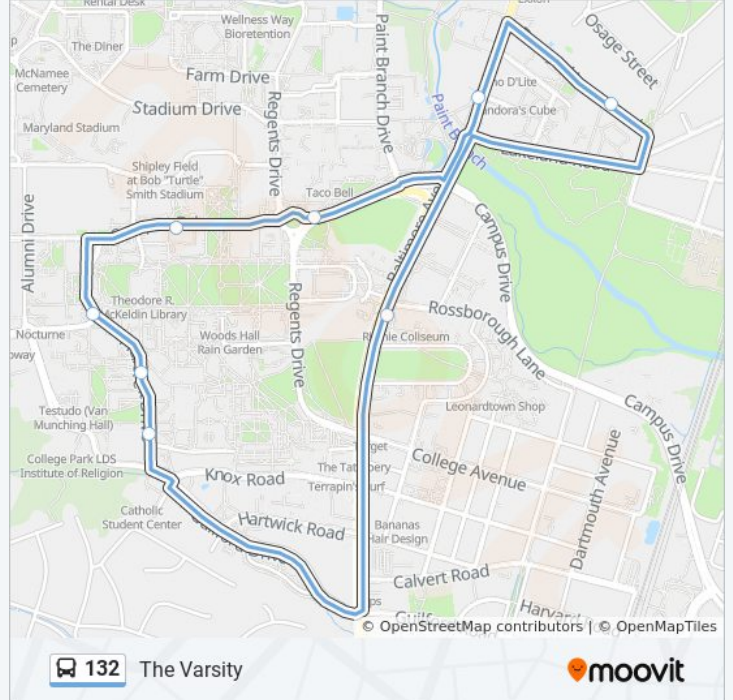

132

The Varsity

Get The App

The 132 bus line The Varsity has one route. For regular weekdays, their operation hours are:

(1) The Varsity: 7:15 AM - 5:15 PM

Use the Moovit App to find the closest 132 bus station near you and find out when is the next 132 bus arriving.

Direction: The Varsity

13 stops

[VIEW LINE SCHEDULE](#)

- Mowatt Lane Garage
- Baltimore Ave & Rossborough Lane
- Baltimore Ave + Campus Dr
- University Club Apartments
- The Alloy
- Baltimore Avenue at the Varsity
- Campus Drive at M-Circle
- Stamp Student Union
- Benjamin Building
- Art/Sociology Building
- Wicomico Hall
- Preinkert Drive at Lot Mv
- Mowatt Lane Garage

132 bus Time Schedule

The Varsity Route Timetable:

Sunday	Not Operational
Monday	7:15 AM - 5:15 PM
Tuesday	7:15 AM - 5:15 PM
Wednesday	7:15 AM - 5:15 PM
Thursday	7:15 AM - 5:15 PM
Friday	7:15 AM - 5:15 PM
Saturday	Not Operational

132 bus Info

Direction: The Varsity

Stops: 13

Trip Duration: 30 min

Line Summary:

132 bus time schedules and route maps are available in an offline PDF at moovitapp.com. Use the [Moovit App](#) to see live bus times, train schedule or subway schedule, and step-by-step directions for all public transit in Washington, D.C. - Baltimore, MD.