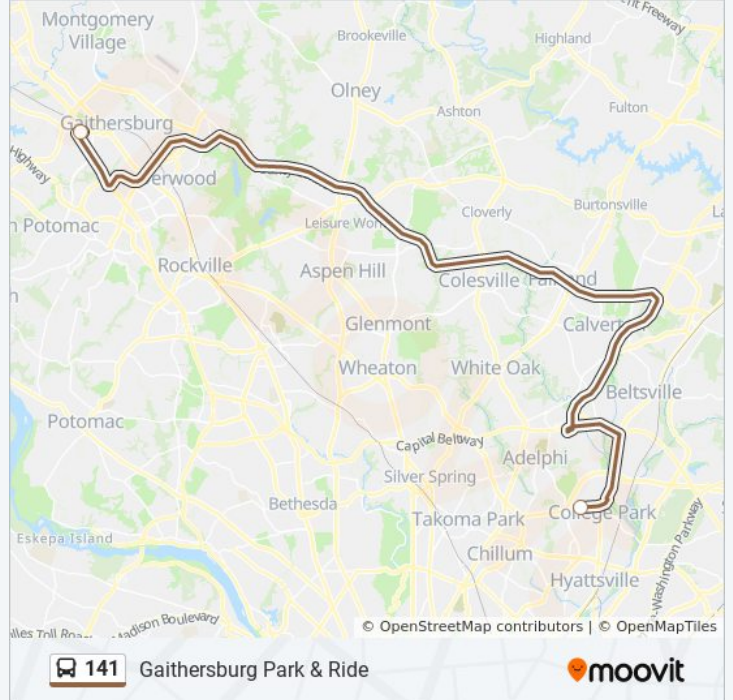

Use the Moovit App to find the closest 141 bus station near you and find out when is the next 141 bus arriving.

**Direction: Gaithersburg Park And Ride**

2 stops

[VIEW LINE SCHEDULE](#)

Alumni Drive at Tawes Hall

**141 bus Info**

**Direction:** Gaithersburg Park And Ride

**Stops:** 2

**Trip Duration:** 53 min

**Line Summary:**

**Direction: Tawes Hall**

2 stops

[VIEW LINE SCHEDULE](#)

West Diamond Avenue Park & Ride Lot

Alumni Drive at Tawes Hall

**141 bus Time Schedule**

Tawes Hall Route Timetable:

Sunday	Not Operational
Monday	6:45 AM - 3:25 PM
Tuesday	6:45 AM - 3:25 PM
Wednesday	6:45 AM - 3:25 PM
Thursday	6:45 AM - 3:25 PM
Friday	6:45 AM - 3:25 PM
Saturday	Not Operational

**141 bus Info**

**Direction:** Tawes Hall

**Stops:** 2

**Trip Duration:** 55 min

**Line Summary:**

141 bus time schedules and route maps are available in an offline PDF at [moovitapp.com](https://moovitapp.com). Use the [Moovit App](#) to see live bus times, train schedule or subway schedule, and step-by-step directions for all public transit in Washington, D.C. - Baltimore, MD.