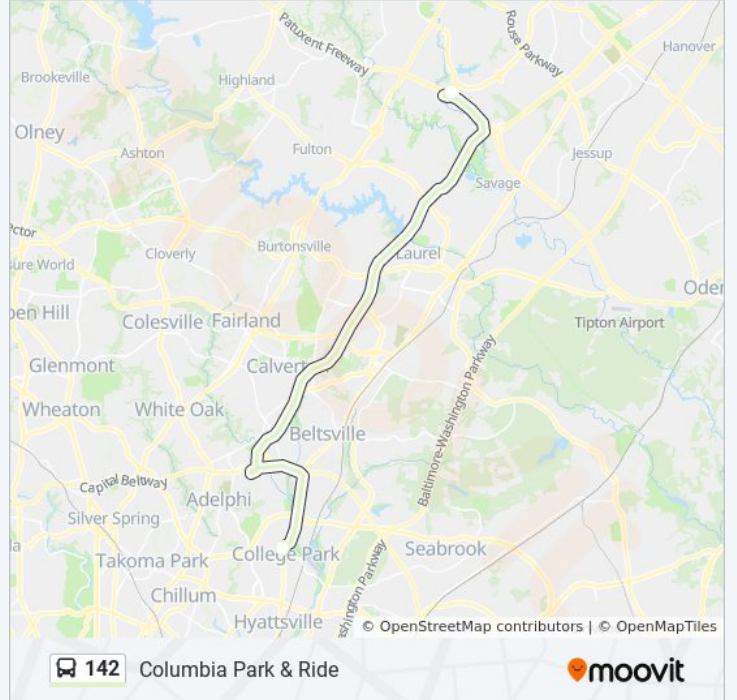

Use the Moovit App to find the closest 142 bus station near you and find out when is the next 142 bus arriving.

Direction: Columbia Park & Ride

2 stops

[VIEW LINE SCHEDULE](#)

Alumni Drive at Tawes Hall

Broken Land Park & Ride East Lot

142 bus Info

Direction: Columbia Park & Ride

Stops: 2

Trip Duration: 45 min

Line Summary:

Direction: Tawes Hall

2 stops

[VIEW LINE SCHEDULE](#)

Broken Land Park & Ride East Lot

Alumni Drive at Tawes Hall

142 bus Time Schedule

Tawes Hall Route Timetable:

Sunday	Not Operational
Monday	6:55 AM - 4:45 PM
Tuesday	6:55 AM - 4:45 PM
Wednesday	6:55 AM - 4:45 PM
Thursday	6:55 AM - 4:45 PM
Friday	6:55 AM - 4:45 PM
Saturday	Not Operational

142 bus Info

Direction: Tawes Hall

Stops: 2

Trip Duration: 45 min

Line Summary:

142 bus time schedules and route maps are available in an offline PDF at moovitapp.com. Use the [Moovit App](#) to see live bus times, train schedule or subway schedule, and step-by-step directions for all public transit in Washington, D.C. - Baltimore, MD.