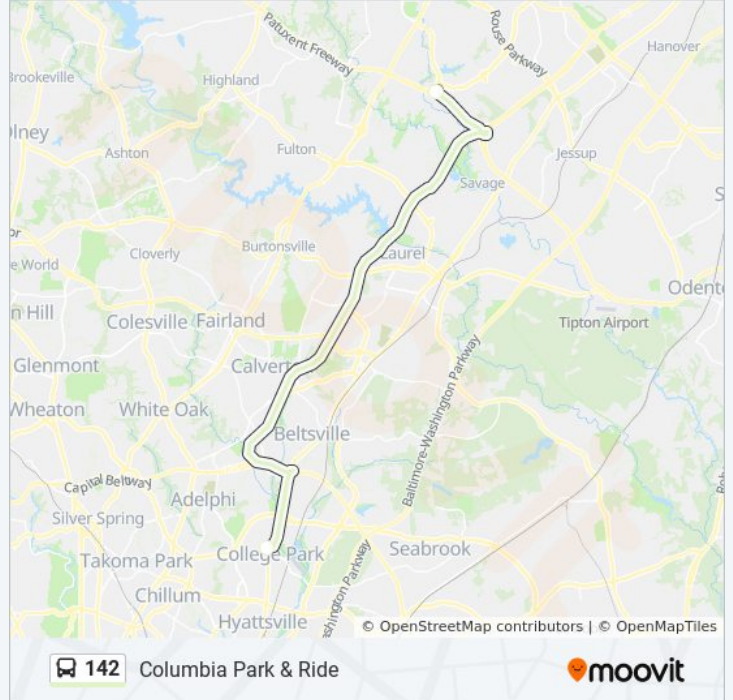

142

Columbia Park & Ride

Get The App

The 142 bus line (Columbia Park & Ride) has 2 routes. For regular weekdays, their operation hours are:

(1) Columbia Park & Ride: 11:35 AM - 8:30 PM(2) Tawes Hall: 6:55 AM - 4:45 PM

Use the Moovit App to find the closest 142 bus station near you and find out when is the next 142 bus arriving.

Direction: Columbia Park & Ride

2 stops

[VIEW LINE SCHEDULE](#)

Alumni Drive at Tawes Hall

Broken Land Park & Ride East Lot

142 bus Time Schedule

Columbia Park & Ride Route Timetable:

Sunday	Not Operational
Monday	11:35 AM - 8:30 PM
Tuesday	11:35 AM - 8:30 PM
Wednesday	11:35 AM - 8:30 PM
Thursday	11:35 AM - 8:30 PM
Friday	11:35 AM - 8:30 PM
Saturday	Not Operational

142 bus Info

Direction: Columbia Park & Ride

Stops: 2

Trip Duration: 45 min

Line Summary:

Direction: Tawes Hall

2 stops

[VIEW LINE SCHEDULE](#)