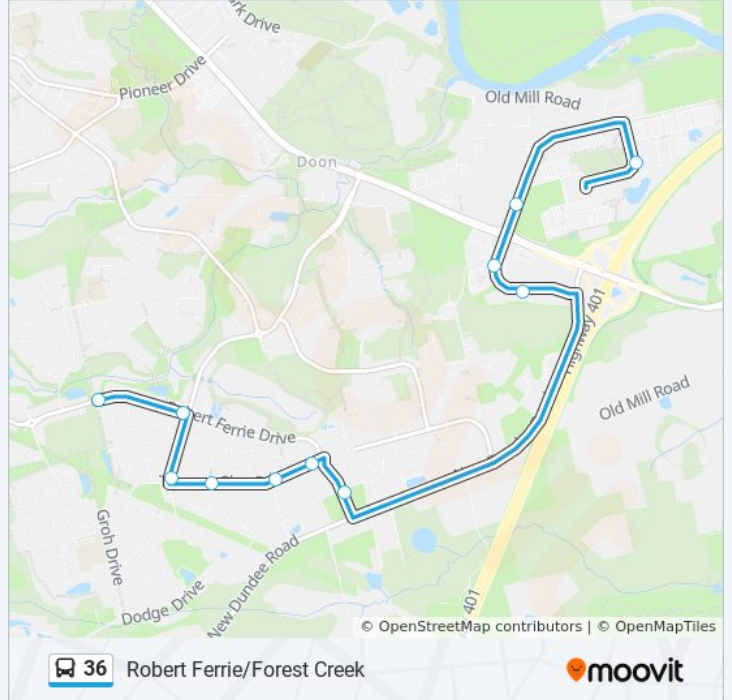

### Direction: Conestoga College

13 stops

[VIEW LINE SCHEDULE](#)

- Robert Ferrie / Tilts Trail
- Robert Ferrie / Forest Creek
- Robert Ferrie / Tilts Trail
- Doon South / Robert Ferrie
- Doon South / Thomas Slee
- Thomas Slee / Path To Watermill
- Thomas Slee / Frontier
- Thomas Slee / Robert Ferrie
- Robert Ferrie / Blair Creek
- Conestoga College Blvd. / Conestoga Residence
- Conestoga College Blvd. / Pinnacle
- Conestoga College Blvd. / Homer Watson
- Conestoga College Doon

### 36 bus Info

**Direction:** Conestoga College

**Stops:** 13

**Trip Duration:** 16 min

**Line Summary:**

**Direction: Robert Ferrie/Forest Creek**

11 stops

[VIEW LINE SCHEDULE](#)

- Conestoga College Doon
- Conestoga College Blvd. / Homer Watson
- Conestoga College Blvd. / Pinnacle
- Conestoga College Blvd. / Conestoga Residence
- Robert Ferrie / Blair Creek
- Thomas Slee / Robert Ferrie
- Thomas Slee / Terrington
- Thomas Slee / Path To Cranbrook
- Doon South / Thomas Slee
- Robert Ferrie / Doon South
- Robert Ferrie / Tilts Trail

**36 bus Info**

**Direction:** Robert Ferrie/Forest Creek

**Stops:** 11

**Trip Duration:** 12 min

**Line Summary:**

36 bus time schedules and route maps are available in an offline PDF at [moovitapp.com](https://moovitapp.com). Use the [Moovit App](#) to see live bus times, train schedule or subway schedule, and step-by-step directions for all public transit in Toronto.