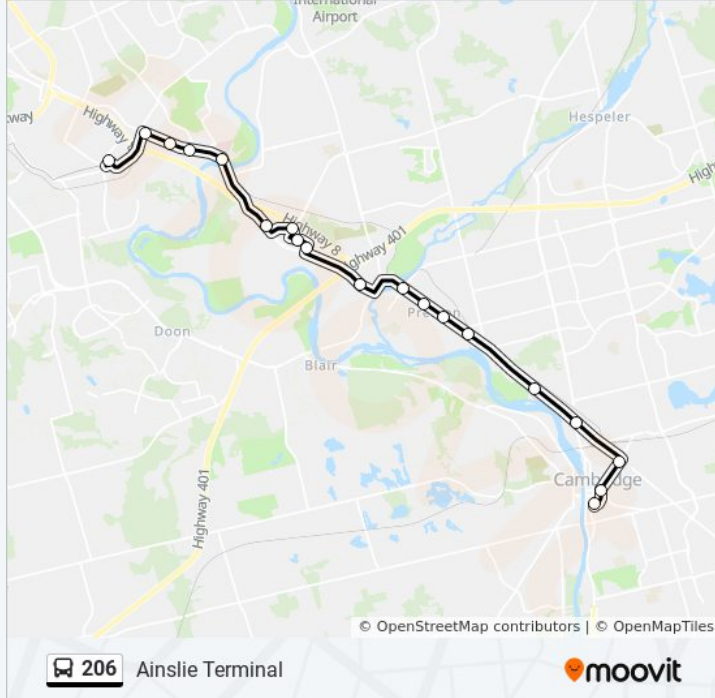

Direction: Ainslie Terminal

25 stops

[VIEW LINE SCHEDULE](#)

- Fairway Station (Bus)
- Fairway Station (Bus)
- King / Fairway
- 3227 King St. E.
- King / River
- King / Grand River Hospital - Freeport Campus
- King / Deer Ridge
- Sportsworld Station
- Gateway Park / Sportsworld
- Tu Lane / Gateway Park
- Shantz Hill / Preston Pkwy.
- King / Eagle
- King / Westminster
- King / Dolph
- King / Bishop
- Coronation / Cambridge Memorial Hospital
- Delta Station
- Beverly / Dundas

206 bus Info

Direction: Ainslie Terminal

Stops: 25

Trip Duration: 46 min

Line Summary:

Wellington / Dickson

Ainslie Terminal

Cedar / Grand

Cedar / St Andrews

Cedar / Westgate Centre

Cedar / Southgate

Southwood / Cedar

Direction: Fairway Station

27 stops

[VIEW LINE SCHEDULE](#)

Southwood / Cedar

Wellington / Main

Beverly / Dundas

Delta Station

Coronation / Cambridge Memorial Hospital

King / Bishop

King / Dolph

King / Westminster

King / Eagle