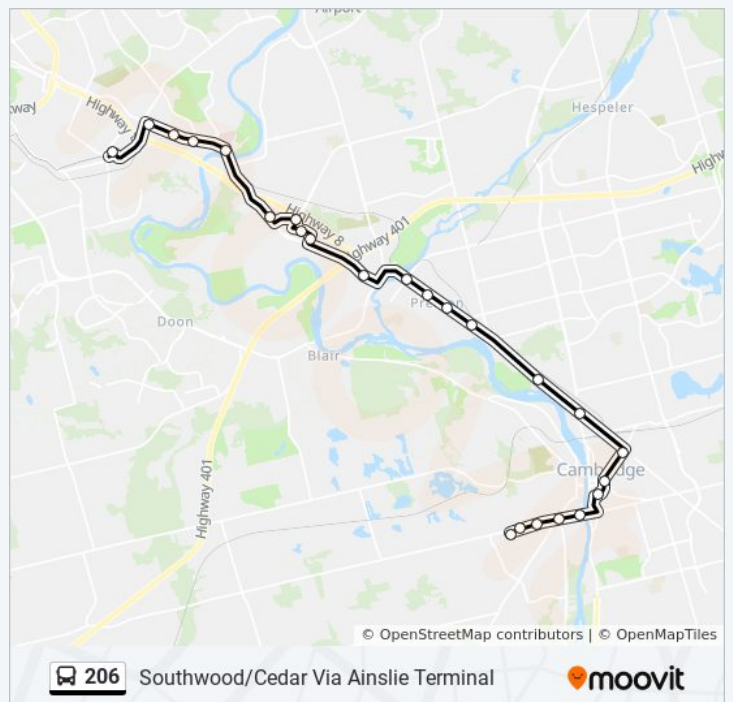

Shantz Hill / Preston Pkwy.

King / Eagle

King / Westminster

King / Dolph

King / Bishop

Coronation / Cambridge Memorial Hospital

Delta Station

Beverly / Dundas

Timetable:

Sunday	12:00 AM
Monday	5:39 AM - 6:15 PM
Tuesday	5:39 AM - 6:15 PM
Wednesday	5:39 AM - 6:15 PM
Thursday	5:39 AM - 6:15 PM
Friday	Not Operational
Saturday	6:15 AM - 11:30 PM

206 bus Info

Direction: Southwood/Cedar Via Ainslie Terminal

Stops: 24

Trip Duration: 51 min

Line Summary:

Direction: Southwood/Cedar Via Ainslie Terminal

27 stops

[VIEW LINE SCHEDULE](#)

Southwood / Cedar

Southwood / St Andrews

St Andrews / Stanley

Woodside / Victoria

Woodside / Cedar

Cedar / Westgate Centre

Cedar / St Andrews

Cedar / Grand

Ainslie Terminal

Wellington / Main