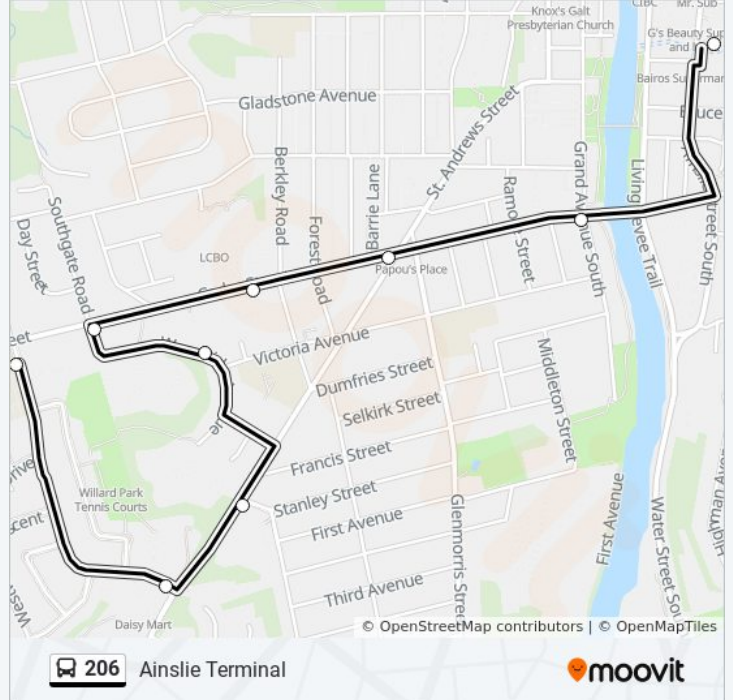

206

Ainslie Terminal

Get The App

The 206 bus line (Ainslie Terminal) has 6 routes. For regular weekdays, their operation hours are:
 (1) Ainslie Terminal: 5:47 PM(2) Ainslie Terminal: 5:44 AM - 11:58 PM(3) Fairway Station: 5:30 AM - 11:51 PM(4) Fairway Station: 7:25 AM - 11:30 PM(5) Southwood/Cedar Via Ainslie Terminal: 5:39 AM - 6:15 PM(6) Southwood/Cedar Via Ainslie Terminal: 7:00 AM - 11:31 PM
 Use the Moovit App to find the closest 206 bus station near you and find out when is the next 206 bus arriving.

Direction: Ainslie Terminal
 9 stops
[VIEW LINE SCHEDULE](#)

- Southwood / Cedar
- Southwood / St Andrews
- St Andrews / Stanley
- Woodside / Victoria
- Woodside / Cedar
- Cedar / Westgate Centre
- Cedar / St Andrews
- Cedar / Grand
- Ainslie Terminal

Direction: Ainslie Terminal

25 stops

[VIEW LINE SCHEDULE](#)

- Fairway Station (Bus)
- Fairway Station (Bus)
- King / Fairway
- 3227 King St. E.
- King / River
- King / Grand River Hospital - Freeport Campus
- King / Deer Ridge
- Sportsworld Station
- Gateway Park / Sportsworld
- Tu Lane / Gateway Park
- Shantz Hill / Preston Pkwy.
- King / Eagle
- King / Westminster
- King / Dolph
- King / Bishop
- Coronation / Cambridge Memorial Hospital
- Delta Station
- Beverly / Dundas

Cedar / St Andrews

Cedar / Westgate Centre

Cedar / Southgate

Southwood / Cedar

Direction: Fairway Station

27 stops

[VIEW LINE SCHEDULE](#)

Southwood / Cedar