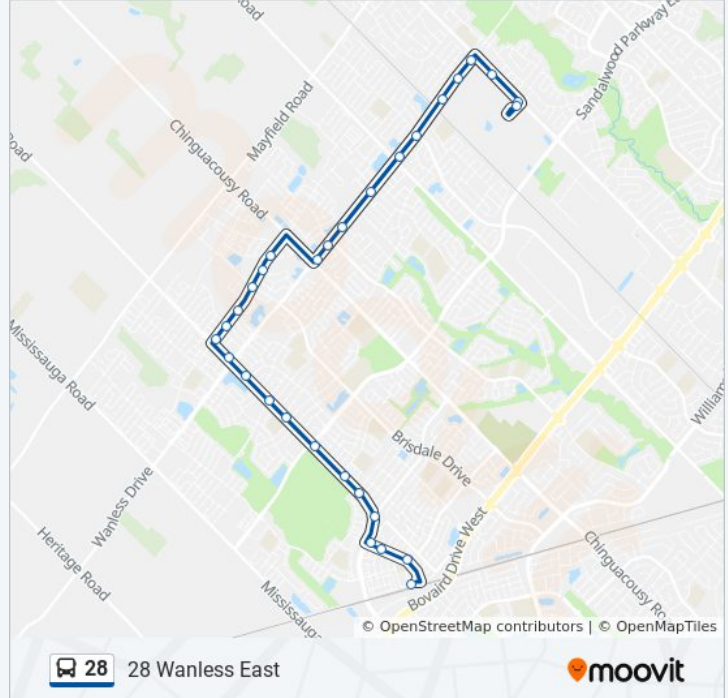

### 28 bus Info

**Direction:** 28 Wanless East

**Stops:** 33

**Trip Duration:** 20 min

**Line Summary:**

Remembrance Rd W/Of Queen Mary Dr  
 Remembrance Rd W/Of Clinton St  
 Remembrance Rd W/Of Mclaughlin Rd  
 Wanless Dr E/Of Mclaughlin Rd N  
 Wanless Dr W/Of Van Kirk Dr  
 Wanless Dr at 225 Wanless Dr  
 Wanless Dr Opp Tournament Dr  
 Wanless Dr W/Of Hurontario St  
 Hurontario St at 10886 Hurontario St  
 Hurontario St Opp Petworth Dr  
 Sandalwood Loop

**Direction: 28 Wanless West**

31 stops

[VIEW LINE SCHEDULE](#)

Sandalwood Loop  
 Hurontario St Opp 10866 Hurontario St  
 Wanless Dr W/Of Hurontario St  
 Wanless Dr E/Of Tournament Dr  
 Wanless Dr & Mclaughlin Rd  
 Wanless Dr & Mclaughlin Rd  
 Remembrance Rd E/Of Mclaughlin Rd  
 Remembrance Rd W/Of Queen Mary Dr  
 Remembrance Rd W/Of Iguana Tr  
 Remembrance Rd E/Of Divers Rd  
 Remembrance Rd E/Of Edenbrook Hill Dr  
 Remembrance Rd W/Of Chinguacousy Rd  
 Remembrance Rd W/Of Hawtrey Rd  
 Remembrance Rd E/Of Brisdale Rd  
 Remembrance Rd W/Of Antoine St  
 Remembrance Rd W/Of Thornbush Blvd  
 Creditview Rd S/Of Remembrance Rd  
 Creditview Rd S/Of Wanless Dr

**28 bus Info**

**Direction:** 28 Wanless West

**Stops:** 31

**Trip Duration:** 21 min

**Line Summary:**

Creditview Rd Opp Crown Victoria Dr

Creditview Rd S/Of Buick Blvd

Creditview Rd S/Of Tribune Dr