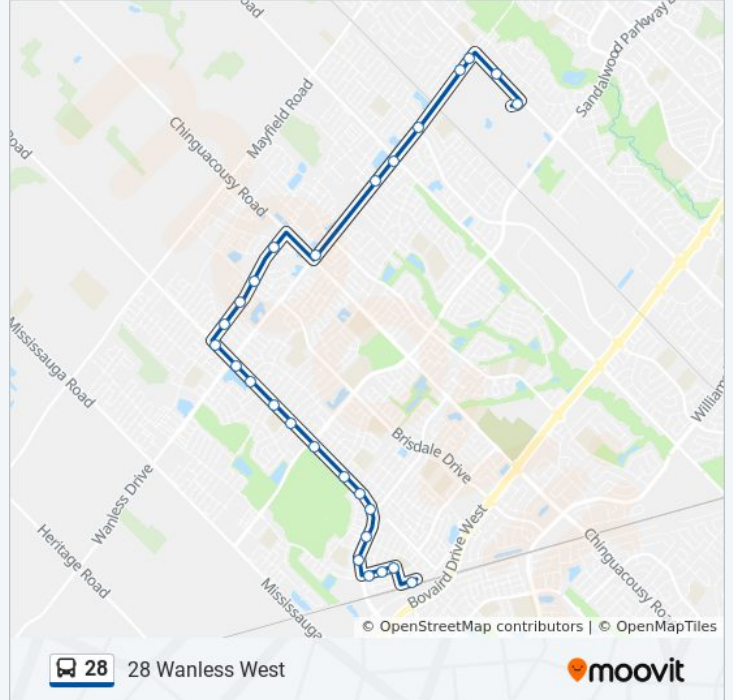

### 28 bus Info

**Direction:** 28 Wanless East

**Stops:** 33

**Trip Duration:** 20 min

**Line Summary:**

Remembrance Rd W/Of Queen Mary Dr  
 Remembrance Rd W/Of Clinton St  
 Remembrance Rd W/Of Mclaughlin Rd  
 Wanless Dr E/Of Mclaughlin Rd N  
 Wanless Dr W/Of Van Kirk Dr  
 Wanless Dr at 225 Wanless Dr  
 Wanless Dr Opp Tournament Dr  
 Wanless Dr W/Of Hurontario St  
 Hurontario St at 10886 Hurontario St  
 Hurontario St Opp Petworth Dr  
 Sandalwood Loop

**Direction: 28 Wanless West**

31 stops

[VIEW LINE SCHEDULE](#)

Sandalwood Loop  
 Hurontario St Opp 10866 Hurontario St  
 Wanless Dr W/Of Hurontario St  
 Wanless Dr E/Of Tournament Dr  
 Wanless Dr & Mclaughlin Rd  
 Wanless Dr & Mclaughlin Rd  
 Remembrance Rd E/Of Mclaughlin Rd  
 Remembrance Rd W/Of Queen Mary Dr  
 Remembrance Rd W/Of Iguana Tr  
 Remembrance Rd E/Of Divers Rd  
 Remembrance Rd E/Of Edenbrook Hill Dr  
 Remembrance Rd W/Of Chinguacousy Rd  
 Remembrance Rd W/Of Hawtrey Rd  
 Remembrance Rd E/Of Brisdale Rd  
 Remembrance Rd W/Of Antoine St  
 Remembrance Rd W/Of Thornbush Blvd  
 Creditview Rd S/Of Remembrance Rd  
 Creditview Rd S/Of Wanless Dr

**28 bus Info**

**Direction:** 28 Wanless West

**Stops:** 31

**Trip Duration:** 21 min

**Line Summary:**

Creditview Rd Opp Crown Victoria Dr

Creditview Rd S/Of Buick Blvd

Creditview Rd S/Of Tribune Dr

Ganton Heights W/Of Butterworth Rd

Ganton Heights Opp Bevington Rd

Ganton Heights W/Of Commuter Dr

Mount Pleasant Village

28 bus time schedules and route maps are available in an offline PDF at [moovitapp.com](https://moovitapp.com). Use the [Moovit App](#) to see live bus times, train schedule or subway schedule, and step-by-step directions for all public transit in Toronto.