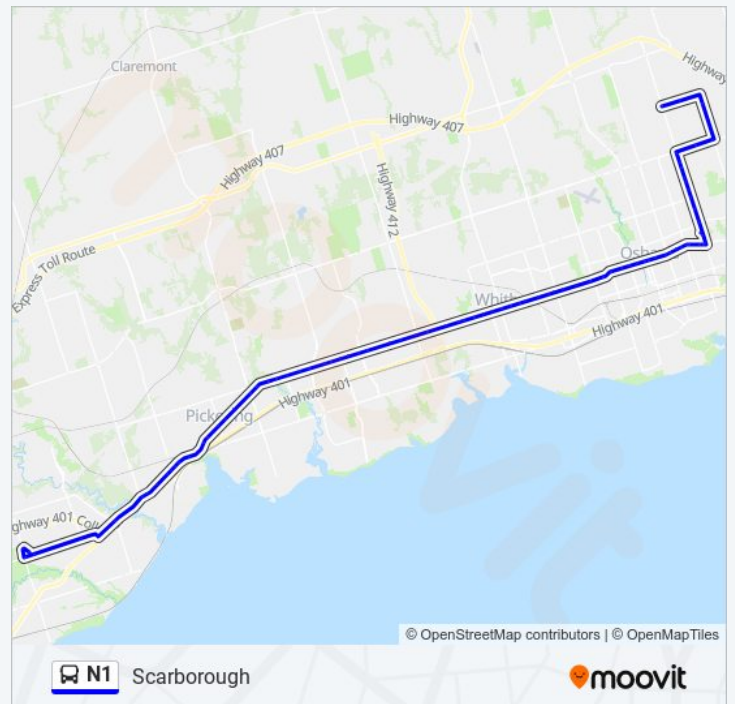

**Direction: Scarborough**  
85 stops  
[VIEW LINE SCHEDULE](#)

- Harmony Northbound @ Conlin
- Conlin Eastbound @ Grandview
- Townline Southbound @ Woodstream
- Taunton Westbound @ Townline
- Taunton Westbound @ Grandview
- Harmony Southbound @ Taunton
- Harmony Southbound @ Grand Ridge
- Harmony Southbound @ Swiss
- Harmony Southbound @ Beatrice
- Harmony Southbound @ Storie
- Harmony Southbound @ Corbetts
- Harmony Southbound @ Rossland
- Harmony Southbound @ Glebe
- Harmony Southbound @ Adelaide
- Harmony Southbound @ Eastbourne
- Harmony Southbound @ Regent
- Harmony Southbound @ King
- King Westbound @ Harmony
- Bond Northbound @ Riverside
- Bond Westbound @ Claymore (East Side Stop)
- Bond Westbound @ Claymore (West Side Stop)
- Bond Westbound @ Cadillac
- Bond Westbound @ Patricia
- Bond Westbound @ Oshawa Boulevard
- Bond Westbound @ Ritson
- Bond St. E. @ Mary St. N.
- Bond St. E. @ Simcoe St. N.
- Bond St. W. @ Centre St. N.
- Bond Westbound @ Arena
- Bond St. W. @ Park Rd. N.

### N1 bus Time Schedule

Scarborough Route Timetable:

Sunday	00:00 - 23:30
Monday	00:00 - 23:30
Tuesday	00:00 - 23:30
Wednesday	00:00 - 23:30
Thursday	00:00 - 23:30
Friday	00:00 - 23:30
Saturday	00:00 - 23:30

### N1 bus Info

**Direction:** Scarborough

**Stops:** 85

**Trip Duration:** 64 min

**Line Summary:**

Bond Westbound @ Gibbons

Bond Westbound @ Stevenson

King Westbound @ Waverly