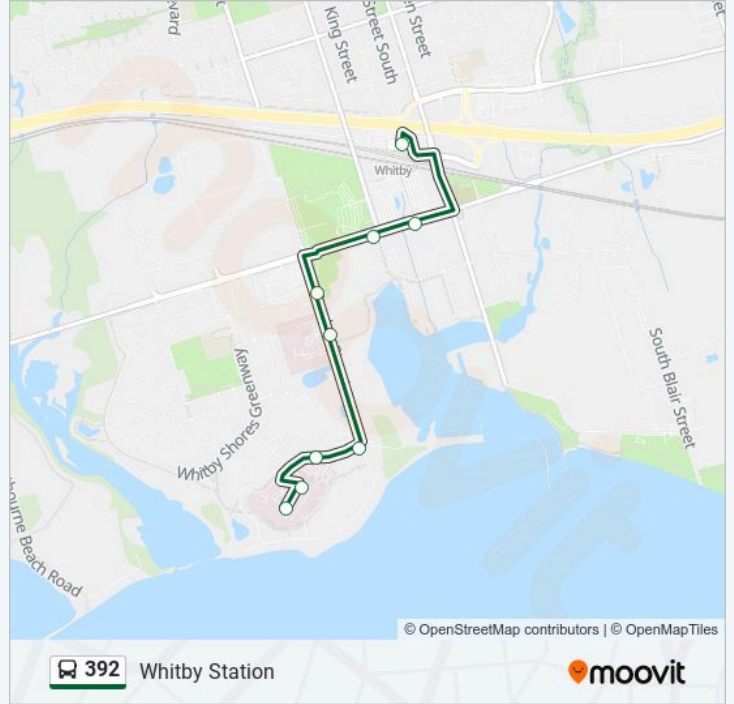

392 bus time schedules and route maps are available in an offline PDF at moovitapp.com. Use the Moovit App to see live bus times, train schedule or subway schedule, and step-by-step directions for all public transit in Toronto.

© 2024 Moovit - All Rights Reserved