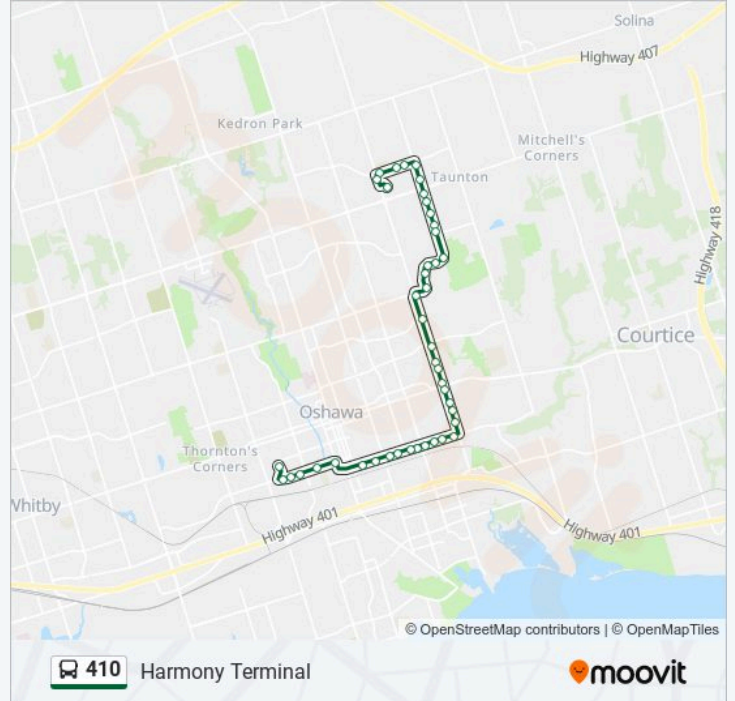

Grandview Northbound @ Summitview (South Stop)

Grandview Northbound @ Summitview (North Stop)

Grandview Northbound @ Ridgemount

Grandview Northbound @ Glenbourne

Grandview Northbound @ Taunton

Grandview Northbound @ Park Ridge

Grandview Northbound @ Appleby

Westbound @ 1340 Coldstream

Coldstream Westbound @ 1224 Coldstream

Coldstream Westbound @ Harmony (East Side Stop)

Harmony Southbound @ Coldstream

Harmony Terminal

Direction: Oshawa Centre Terminal

42 stops

[VIEW LINE SCHEDULE](#)

Harmony Terminal

Coldstream Eastbound @ Harmony

Coldstream Eastbound @ 1224 Coldstream

Eastbound @ 1321 Coldstream

410 bus Time Schedule

Oshawa Centre Terminal Route Timetable:

Stops: 42

Trip Duration: 26 min

Line Summary:

Gibb Westbound @ Centre

Gibb Westbound @ Nassau

Gibb Westbound @ Montrave

Gibb Westbound @ Grenfell

Westbound @ 450 Gibb