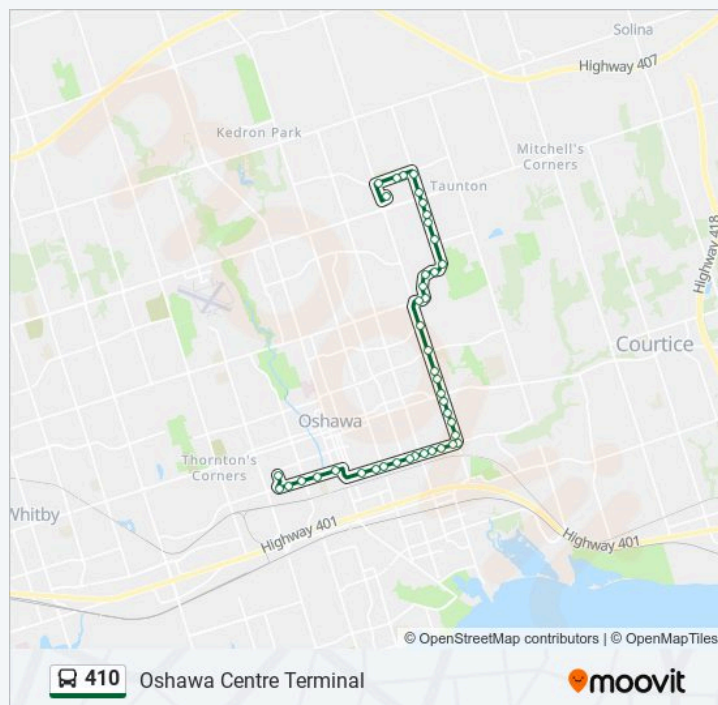

Grandview Southbound @ Rossland

Rossland Westbound @ Harmony

Harmony Southbound @ Glebe

Harmony Southbound @ Adelaide

Harmony Southbound @ Eastbourne

Harmony Southbound @ Regent

Harmony Southbound @ King

Harmony Southbound @ Palace

Harmony Southbound @ Hoskin

Southbound @ 188 Harmony

Harmony Southbound @ Florell

Harmony Southbound @ Olive

Olive Westbound @ Elmridge

Olive Westbound @ Poplar

Olive Westbound @ Baldwin

Olive Westbound @ Wilson

Olive Westbound @ Highland

Olive Westbound @ Lasalle

Olive Westbound @ Verdun

Olive Westbound @ Ritson

Olive Westbound @ Drew

Olive Westbound @ Court

410 bus Info

Direction: Oshawa Centre Terminal

Stops: 42

Trip Duration: 26 min

Line Summary:

Gibb Westbound @ Centre

Gibb Westbound @ Nassau

Gibb Westbound @ Montrave

Gibb Westbound @ Grenfell

Westbound @ 450 Gibb