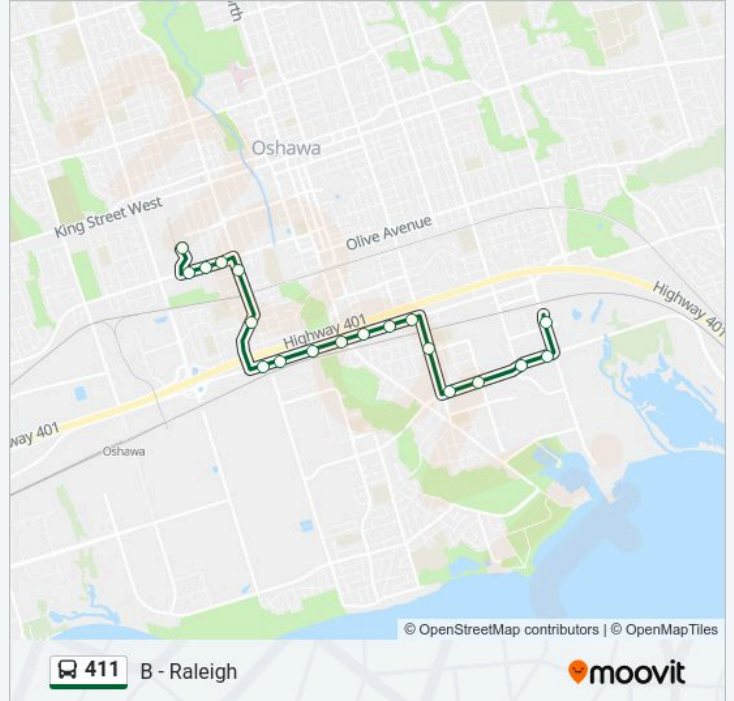

Direction: Courtice

44 stops

[VIEW LINE SCHEDULE](#)

- Oshawa Centre Terminal
- Eastbound @ 431 Gibb
- Gibb Eastbound @ Grenfell
- Gibb Eastbound @ Montrave
- Park Southbound @ Marland
- Park Southbound @ Hillside
- Bloor Eastbound @ Park
- Eastbound @ 249 Bloor
- Bloor Eastbound @ Oxford
- Bloor Eastbound @ Simcoe
- Bloor Eastbound @ Albert
- Bloor Eastbound @ Merritt
- Bloor Eastbound @ Ritson
- Ritson Southbound @ Conant
- Wentworth Eastbound @ Ritson
- Wentworth Eastbound @ Nelson
- Wentworth Eastbound @ Wilson
- Wentworth Eastbound @ Farewell

411 bus Time Schedule

Courtice Route Timetable:

Monday	Not Operational
Tuesday	Not Operational
Wednesday	Not Operational
Thursday	Not Operational
Friday	Not Operational
Saturday	09:56 - 17:56
Sunday	09:56 - 17:56

411 bus Info

Direction: Courtice

Stops: 44

Trip Duration: 36 min

Line Summary: