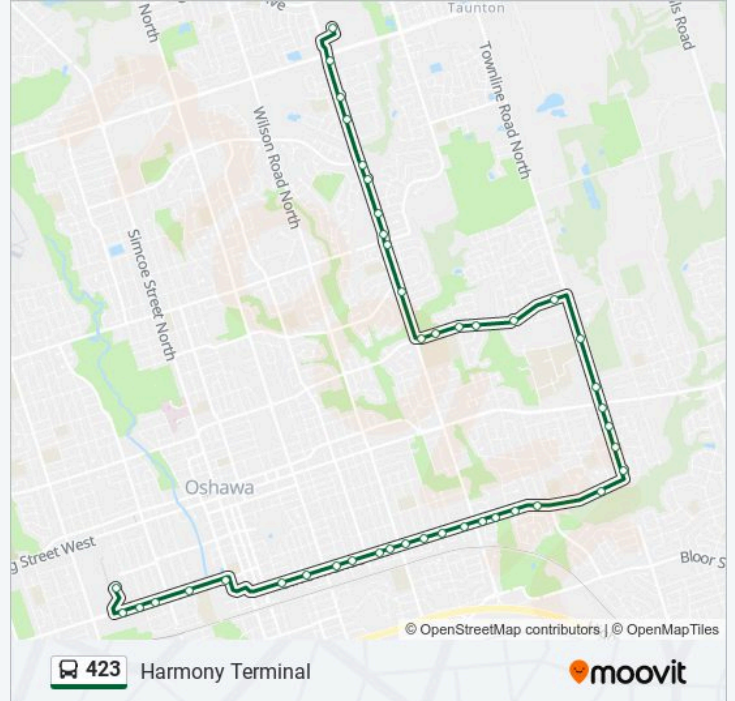

Adelaide Westbound @ Blackthorn

Adelaide Westbound @ Harmony

Northbound @ 443 Harmony

Harmony Northbound @ Rossland (South Side Stop)

Harmony Northbound @ Rossland (North Side Stop)

Harmony Northbound @ Corbetts

Harmony Northbound @ Storie

Harmony Northbound @ Beatrice

Harmony Northbound @ Swiss

Harmony Northbound @ Grand Ridge

Harmony Northbound @ Taunton (South Side Stop)

Harmony Terminal

Direction: Oshawa Centre Terminal

40 stops

[VIEW LINE SCHEDULE](#)

Harmony Terminal

Harmony Terminal Southbound @ Taunton

Harmony Southbound @ Taunton

Harmony Southbound @ Grand Ridge

Harmony Southbound @ Swiss

423 bus Time Schedule

Gibb Westbound @ Nassau

Gibb Westbound @ Montrave

423 bus Info

Direction: Oshawa Centre Terminal

Stops: 40

Trip Duration: 26 min

Line Summary:

Gibb Westbound @ Grenfell