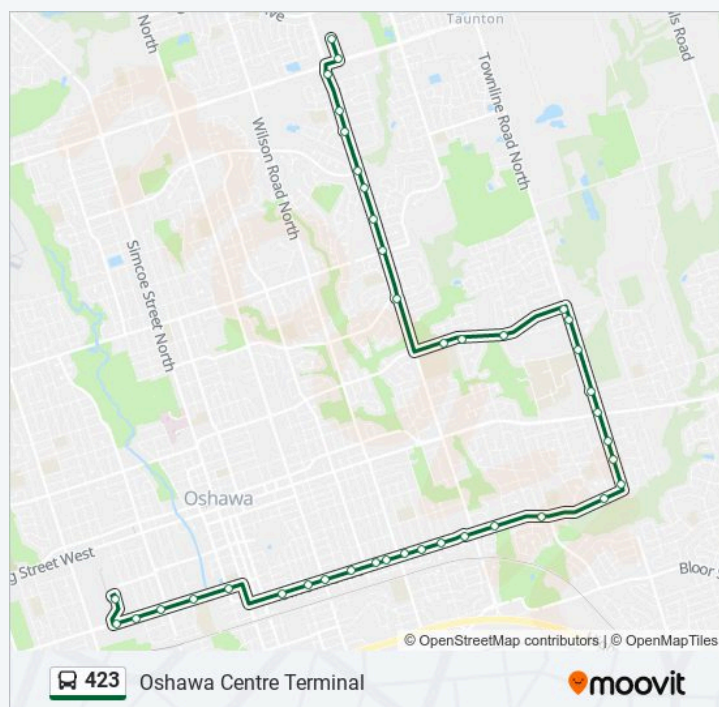

Olive Westbound @ Wilson

Olive Westbound @ Highland

Olive Westbound @ Lasalle

Olive Westbound @ Verdun

Olive Westbound @ Ritson

Olive Westbound @ Drew

Olive Westbound @ Court

Gibb Westbound @ Centre

Gibb Westbound @ Nassau

Gibb Westbound @ Montrave

423 bus Info

Direction: Oshawa Centre Terminal

Stops: 40

Trip Duration: 26 min

Line Summary:

Gibb Westbound @ Grenfell