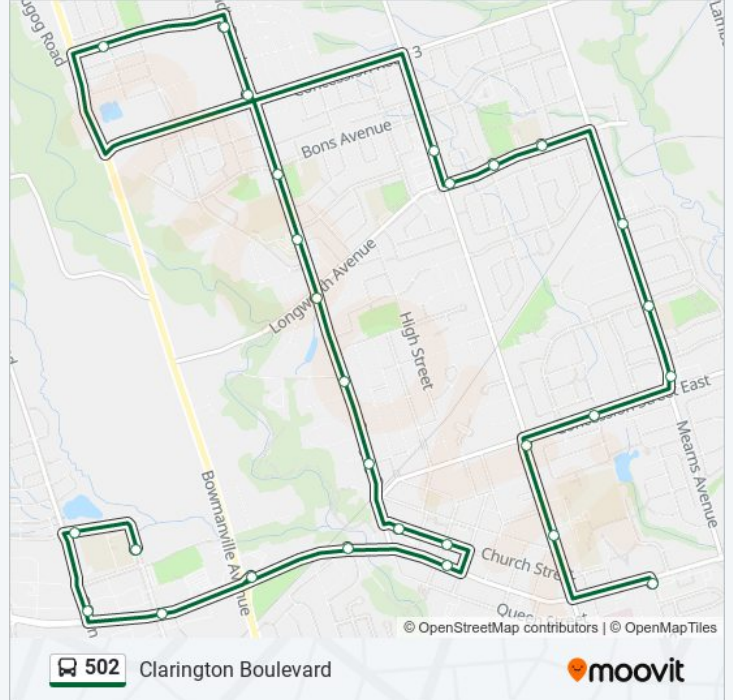

Direction: Clarington Boulevard

Stops: 29

Trip Duration: 34 min

Line Summary:

Church Eastbound @ Scugog Street

Church Eastbound @ Temperance

King Westbound @ Temperance

King St. W. @ Roenigk Dr.

Durham Highway 2 Westbound @ Bowmanville Ave

Highway 2 Westbound @ Clarington

Green Northbound @ Highway 2 (North Side Stop)

Brook Hill Eastbound @ Green

Clarington Boulevard Southbound @ Stevens

Clarington Boulevard Southbound @ Prince William

Direction: Simpson

39 stops

[VIEW LINE SCHEDULE](#)

Clarington Blvd Westbound @ Green Road

Aspen Springs Eastbound @ West Side Drive

Aspen Springs Eastbound @ Fry

Bowmanville Ave Southbound @ Hartwell

Baseline Westbound @ Martin

Baseline Westbound @ West Side Drive

Baseline Westbound @ Millburn

Green Northbound @ Remmington

Green Northbound @ McBride

Clarington Northbound @ Prince William

Green Northbound @ Highway 2 (North Side Stop)