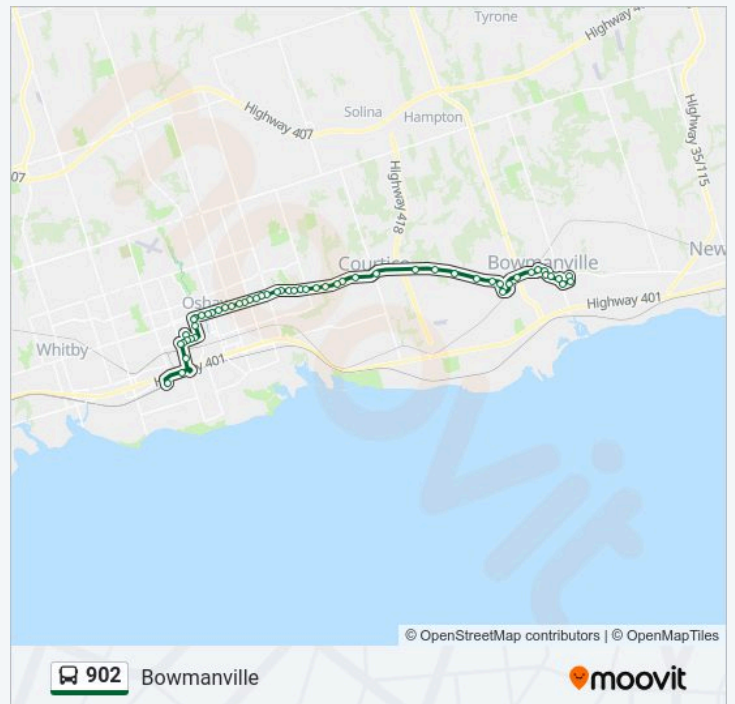

Stevenson Northbound @ Laval

Stevenson Northbound @ Gibb

Gibb Eastbound @ Stevenson (East Side Stop)

Oshawa Centre Terminal

Eastbound @ 431 Gibb

Gibb Eastbound @ Grenfell

Gibb Eastbound @ Montrave

Park Northbound @ John

Park Northbound @ King

King Eastbound @ Warren

King Eastbound @ Midtown

King Eastbound @ Centre

King Eastbound @ Simcoe

King St. E. @ Mary St. N.

King Eastbound @ Drew

King Eastbound @ Rowe

King St. E. @ Central Park Blvd.

King Eastbound @ Cadillac

King Eastbound @ Wilson

King Eastbound @ Farewell

King Eastbound @ Riverside

King Eastbound @ Harmony

King Eastbound @ Melrose

King Eastbound @ Keewatin

King Eastbound @ Grandview

King Eastbound @ Rockcliffe

King Eastbound @ Eastlawn

King Eastbound @ Townline

Highway 2 Eastbound @ Darlington Boulevard

Highway 2 Eastbound @ Old Kingston

Highway 2 Eastbound @ Prestonvale Rd.

Highway 2 Eastbound @ Sandringham

Thursday	06:05 - 23:05
Friday	06:05 - 23:05
Saturday	06:30 - 23:00
Sunday	06:30 - 23:00

902 bus Info

Direction: Bowmanville

Stops: 54

Trip Duration: 58 min

Line Summary: