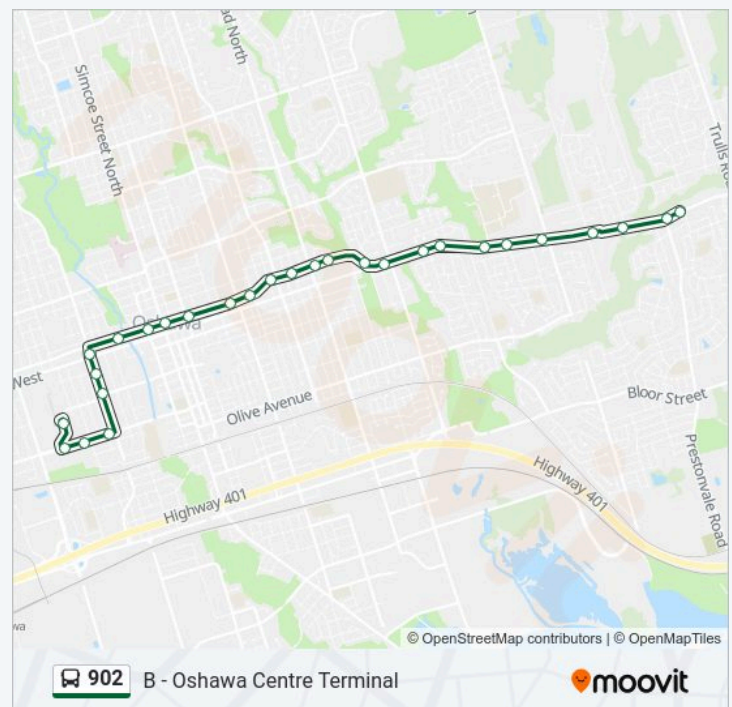

10:32 - 18:32

Sunday

10:32 - 18:32

902 bus Info

Direction: B - Oshawa Centre Terminal

Stops: 28

Trip Duration: 20 min

Line Summary: