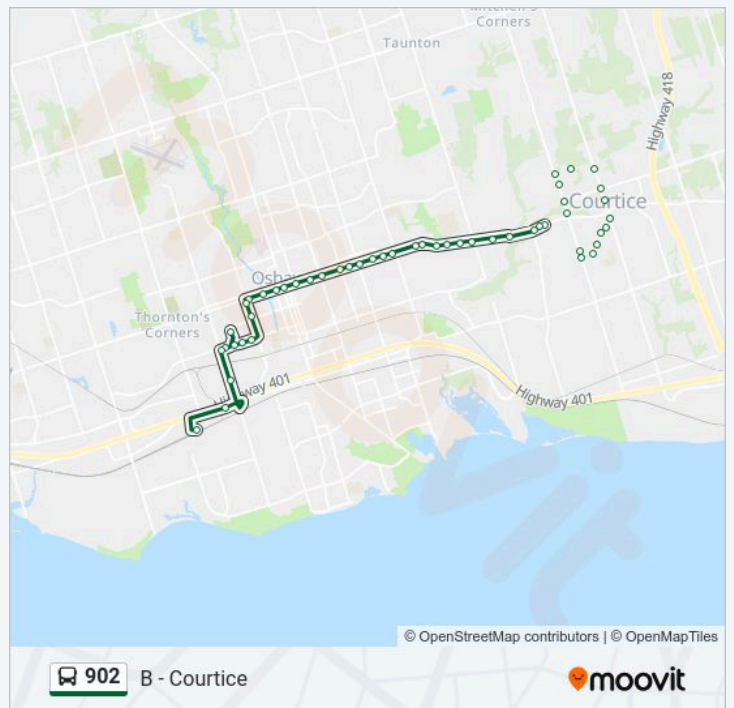

Trulls Northbound @ George Reynolds

George Reynolds Eastbound @ Sleeman

Direction: B - Courtice

Stops: 50

Trip Duration: 39 min

Line Summary:

Courtice Southbound @ George Reynolds

Courtice Southbound @ Nash