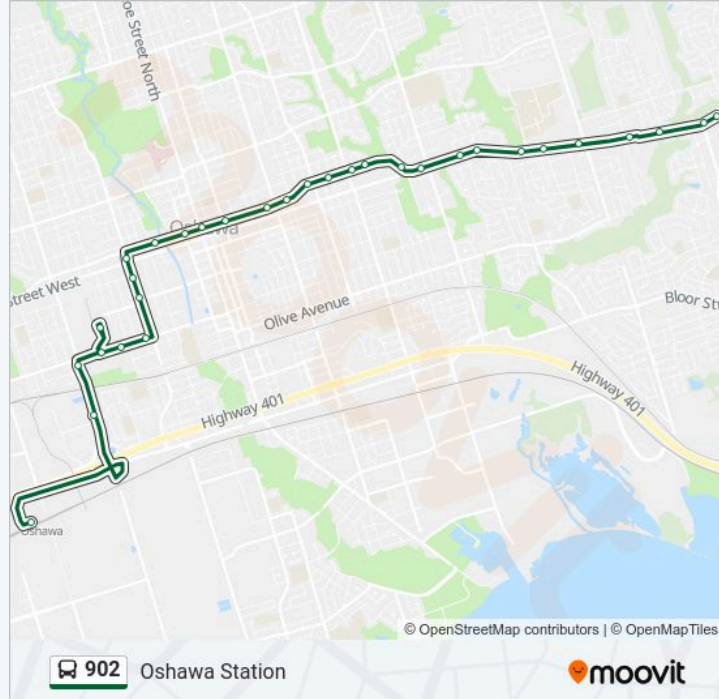

902 bus Info**Direction:** Oshawa Station**Stops:** 47**Trip Duration:** 50 min**Line Summary:**

Highway 2 Westbound @ Varcoe

King Westbound @ Townline

King Westbound @ Athabasca

King St. E. @ Kingsway College Dr.

Bond Westbound @ Patricia

Bond Westbound @ Oshawa Boulevard

Bond Westbound @ Ritson

Bond St. E. @ Mary St. N.

Bond St. E. @ Simcoe St. N.

Bond St. W. @ Centre St. N.

Bond Westbound @ Arena

Park Southbound @ King

Park Southbound @ Pine

Park Southbound @ Elmgrove

Gibb Westbound @ Montrave

Gibb Westbound @ Grenfell

Westbound @ 450 Gibb

Oshawa Centre Terminal

Stevenson Southbound @ Gibb

Stevenson Southbound @ Laval

Oshawa Station

Direction: B - Oshawa Centre Terminal

28 stops

[VIEW LINE SCHEDULE](#)

Highway 2 Westbound @ Sandringham

902 bus Time Schedule

B - Oshawa Centre Terminal Route Timetable:

| | |
|--------|-----------------|
| Monday | Not Operational |
|--------|-----------------|