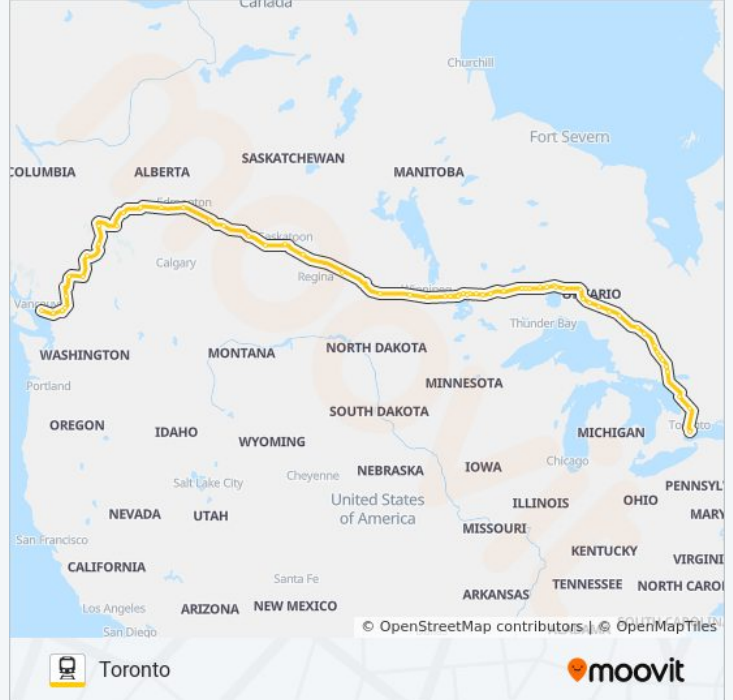

The VIA RAIL train line (Toronto) has 2 routes. For regular weekdays, their operation hours are:

(1) Toronto: 6:00 PM(2) Vancouver: 9:55 AM

Use the Moovit App to find the closest VIA RAIL train station near you and find out when is the next VIA RAIL train arriving.

VIA RAIL train Info

Direction: Toronto

Stops: 67

Trip Duration: 3202 min

Line Summary:

Melville
Rivers
Portage La Prairie
Winnipeg
Elma
Brereton Lake
Ophir
Winnitoba
Rice Lake
Copelands Landing
Malachi
Ottermere
Minaki
Redditt
Farlane
Canyon
Red Lake Road
Richan
Sioux Lookout
Savant Lake
Flindt Landing
Allanwater Bridge
Collins
Armstrong
Mud River
Ferland
Auden
Nakina
Longlac
Caramat
Hillsport
Hornepayne
Oba

VIA RAIL train Info

Direction: Vancouver

Stops: 67

Trip Duration: 3212 min

Line Summary:

Caramat
Longlac
Nakina
Auden
Ferland
Mud River
Armstrong
Collins
Allanwater Bridge
Flindt Landing
Savant Lake
Sioux Lookout
Richan
Red Lake Road
Canyon
Farlane
Redditt
Minaki
Ottermere
Malachi
Copelands Landing
Rice Lake
Winnitoba
Ophir
Brereton Lake
Elma
Winnipeg
Portage La Prairie
Rivers
Melville
Watrous
Saskatoon
Biggar

Valemount

Blue River

Clearwater

Kamloops North

Ashcroft

Boston Bar

Hope

Chilliwack