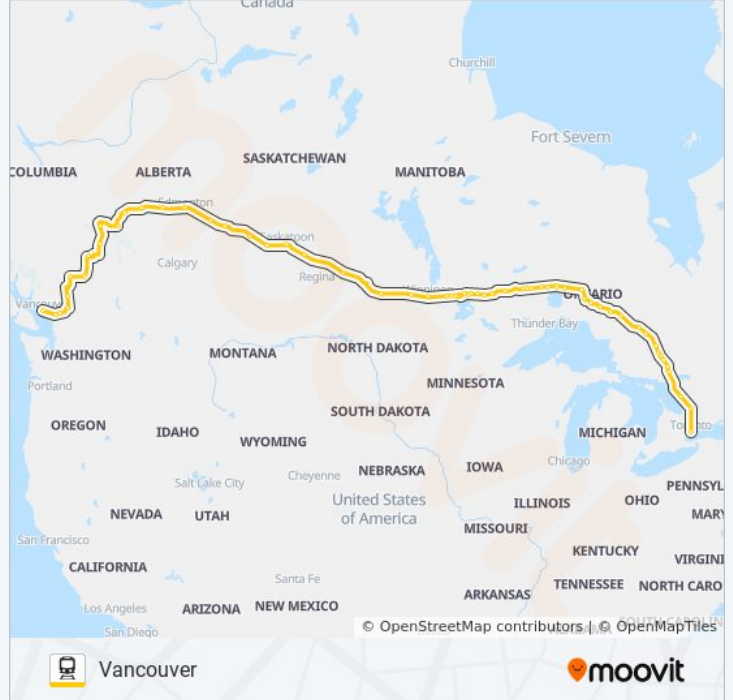

VIA RAIL train Info

Direction: Toronto

Stops: 67

Trip Duration: 3202 min

Line Summary:

Melville
Rivers
Portage La Prairie
Winnipeg
Elma
Brereton Lake
Ophir
Winnitoba
Rice Lake
Copelands Landing
Malachi
Ottermere
Minaki
Redditt
Farlane
Canyon
Red Lake Road
Richan
Sioux Lookout
Savant Lake
Flindt Landing
Allanwater Bridge
Collins
Armstrong
Mud River
Ferland
Auden
Nakina
Longlac
Caramat
Hillsport
Hornepayne
Oba

VIA RAIL train Info

Direction: Vancouver

Stops: 67

Trip Duration: 3212 min

Line Summary:

Caramat
Longlac
Nakina
Auden
Ferland
Mud River
Armstrong
Collins
Allanwater Bridge
Flindt Landing
Savant Lake
Sioux Lookout
Richan
Red Lake Road
Canyon
Farlane
Redditt
Minaki
Ottermere
Malachi
Copelands Landing
Rice Lake
Winnitoba
Ophir
Brereton Lake
Elma
Winnipeg
Portage La Prairie
Rivers
Melville
Watrous
Saskatoon
Biggar

Unity

Wainwright

Viking

Edmonton

Evansburg

Edson

Hinton

Jasper

Valemount

Blue River

Clearwater

Kamloops North

Ashcroft

Boston Bar

Hope

Chilliwack