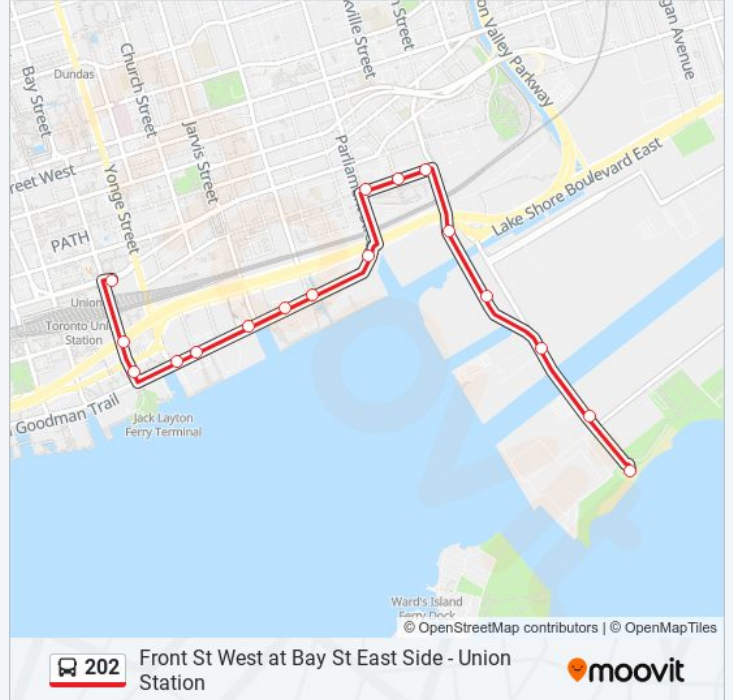

Direction: Cherry Beach Loop

16 stops

[VIEW LINE SCHEDULE](#)

- Front St West at Bay St East Side - Union Station
- Bay St at Front St West South Side - Union Station
- Bay St at Harbour St South Side - Jack Layton Ferry Terminal
- Queens Quay West at Bay St East Side
- Queens Quay East at Freeland St
- Queens Quay East at Lower Jarvis St
- Queens Quay East at Dockside Dr
- Parliament St at Lake Shore Blvd East
- Parliament St at Mill St
- Front St East at Cherry St
- Cherry St at Mill St South Side
- New Cherry St at Lake Shore Blvd East South Side
- New Cherry St at Commissioners St
- Cherry St at Polson St South Side
- Cherry St at Unwin Ave
- Cherry Beach Loop

202 bus Info

Direction: Cherry Beach Loop

Stops: 16

Trip Duration: 19 min

Line Summary:

Direction: Front St West at Bay St East Side - Union Station

17 stops

[VIEW LINE SCHEDULE](#)

- Cherry Beach Loop
- Cherry St at Unwin Ave North Side
- Cherry St at Polson St
- New Cherry St at Commissioners St North Side
- New Cherry St at Lake Shore Blvd East
- Mill St at Cherry St West Side
- Mill St at Trinity St
- Mill St at Parliament St
- Parliament St at Lake Shore Blvd East South Side
- Queens Quay East at Lower Sherbourne St
- Queens Quay East at Richardson St
- Queens Quay East at Lower Jarvis St West Side
- Queens Quay East at Freeland St
- Queens Quay East at Yonge St
- Bay St at Queens Quay West North Side - Jack Layton Ferry Terminal
- Bay St at Lake Shore Blvd W
- Front St West at Bay St East Side - Union Station

202 bus Info

Direction: Front St West at Bay St East Side - Union Station

Stops: 17

Trip Duration: 19 min

Line Summary:

202 bus time schedules and route maps are available in an offline PDF at moovitapp.com. Use the [Moovit App](#) to see live bus times, train schedule or subway schedule, and step-by-step directions for all public transit in Toronto.