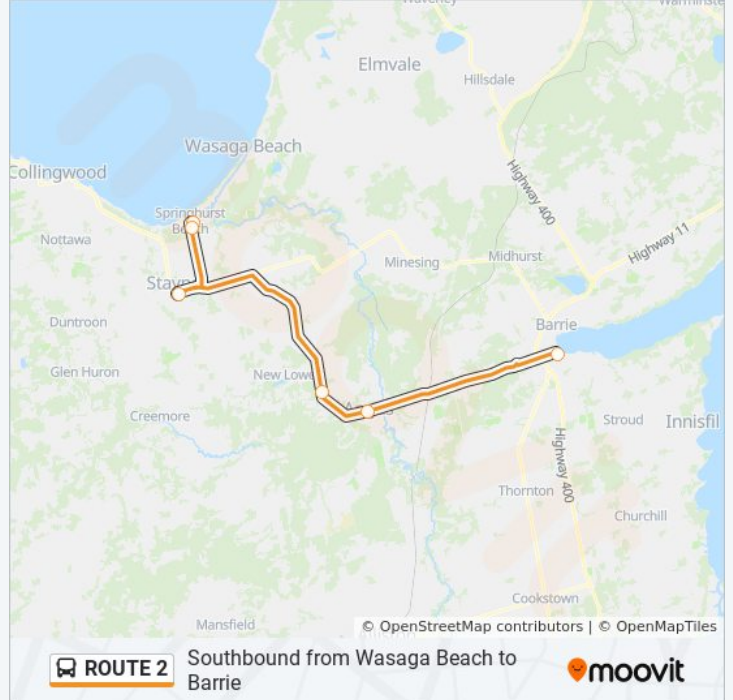

ROUTE 2 bus time schedules and route maps are available in an offline PDF at moovitapp.com. Use the [Moovit App](#) to see live bus times, train schedule or subway schedule, and step-by-step directions for all public transit in Toronto.

[About Moovit](#) • [MaaS Solutions](#) • [Supported Countries](#) • [Mooviter Community](#)

© 2024 Moovit - All Rights Reserved

Check Live Arrival Times