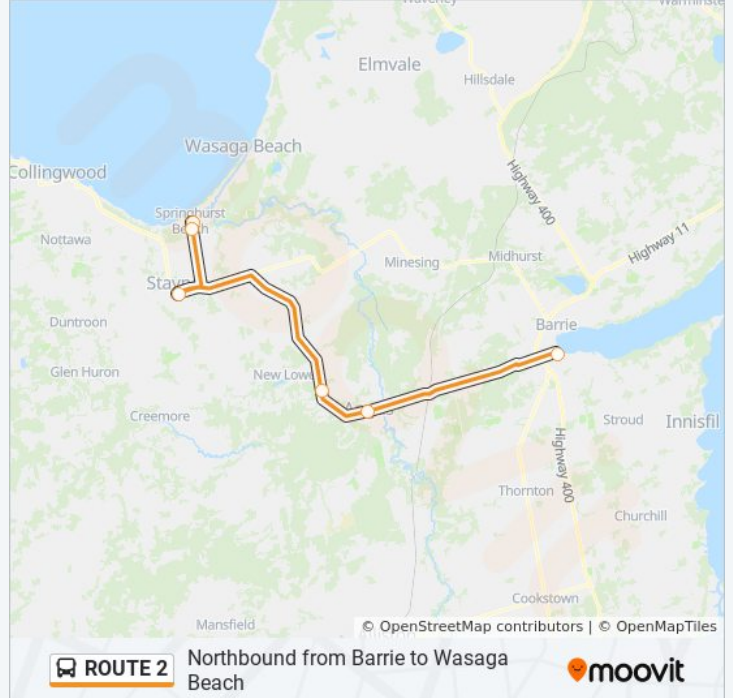

 **ROUTE 2**

Northbound from Barrie to Wasaga Beach

[Get The App](#)

The ROUTE 2 bus line (Northbound from Barrie to Wasaga Beach) has 2 routes. For regular weekdays, their operation hours are:

(1) Northbound from Barrie to Wasaga Beach: 5:30 AM - 6:30 PM (2) Southbound from Wasaga Beach to Barrie: 5:30 AM - 6:30 PM

Use the Moovit App to find the closest ROUTE 2 bus station near you and find out when is the next ROUTE 2 bus arriving.

Direction: Northbound from Barrie to Wasaga Beach

6 stops

[VIEW LINE SCHEDULE](#)

Allandale Waterfront Go

Angus, Brentwood And Commerce Rd

Brentwood, Community Centre

Stayner, Clearview Admin Centre

Wasaga Beach, 45th St South And Knox Rd

Wasaga Beach, 25 - 45th St South (Real Canadian Superstore)

ROUTE 2 bus Time ScheduleNorthbound from Barrie to Wasaga Beach Route
Timetable:

Direction: Southbound from Wasaga Beach to Barrie

6 stops

[VIEW LINE SCHEDULE](#)

Wasaga Beach, 25 - 45th St South (Real Canadian Superstore)

Wasaga Beach, 45th St South And Knox Rd

Stayner, Clearview Admin Centre