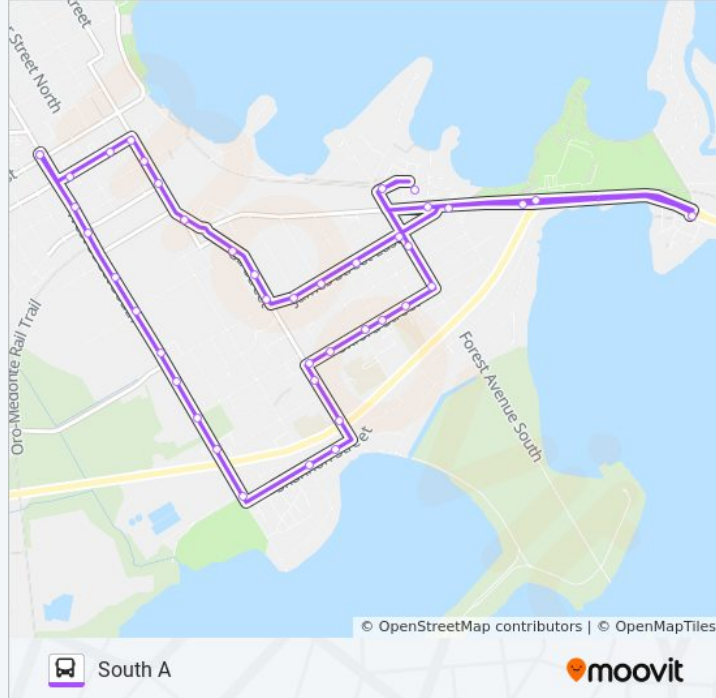

Oxford Street at East Street

Oxford Street at Regent Street

Oxford Street at Millard Street

Oxford Street at Gill Street

Brian Orser Arena

Gill Street at Highway 12 By-Pass

132 Shannon Street

Shannon Street at High Street

West Street South at Shannon Street

West Street South at Simcoe Street

West Street South at Bond Street

388 West Street South

West Street South

370 West Street South

250 West Street South

West Street South at King Street

West Street South at Elgin Street

Downtown Terminal

Direction: South B

41 stops

[VIEW LINE SCHEDULE](#)

Downtown Terminal

Colborne Street East at Tim Hortons

Colborne Street East at Matchedash Street South

370 West Street South

250 West Street South

West Street South at King Street

West Street South at Elgin Street

Downtown Terminal

Direction: South B

Stops: 41

Trip Duration: 28 min