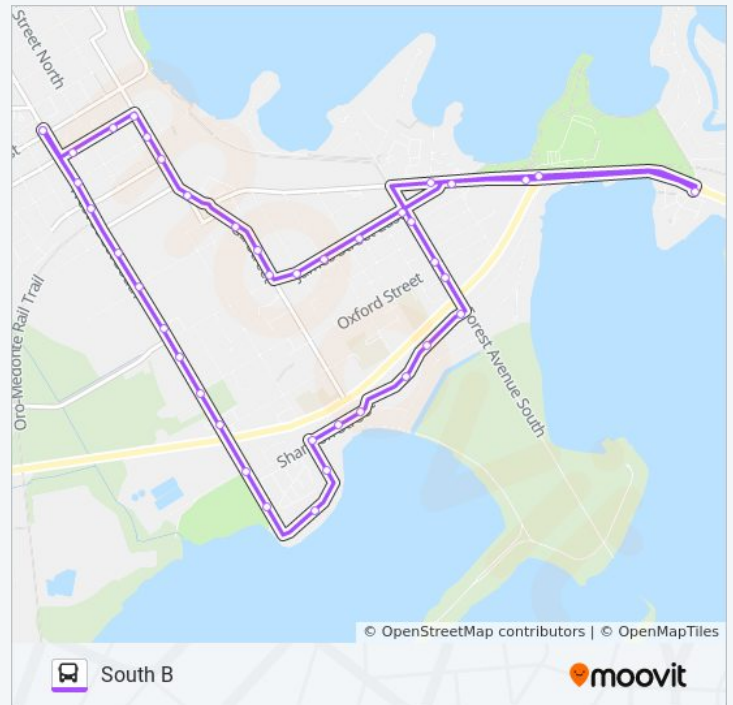

309 Gill Street

Gill Street at James Street East

James Street East at Millard Street

James Street East at Moffat Street

James Street East at Leslie Street

James Street East at Forest Avenue South

Atherley Road at Bayview Parkway

Atherley Road at Highway 12 By-Pass

Atherley Road at Invermara Court

Atherley Road at Tudhope Park

Atherley Road at Leacock Lane

Forest Avenue South at Franklin Street

Forest Avenue South at Oxford Street

Forest Avenue at Delia Street

Shannon Street at Forest Avenue South

Shannon Street at Carey Lane

Shannon Street at Gaudaur Court

Shannon Street at Gill Street

132 Shannon Street

Shannon Street at High Street

611 High Street

52 Olive Crescent

580 West Street South

West Street South at Shannon Street

West Street South at Simcoe Street

West Street South at Bond Street

388 West Street South

West Street South

370 West Street South

250 West Street South

West Street South at King Street

West Street South at Elgin Street

Downtown Terminal

Direction: South B

Stops: 41

Trip Duration: 28 min

Line Summary: