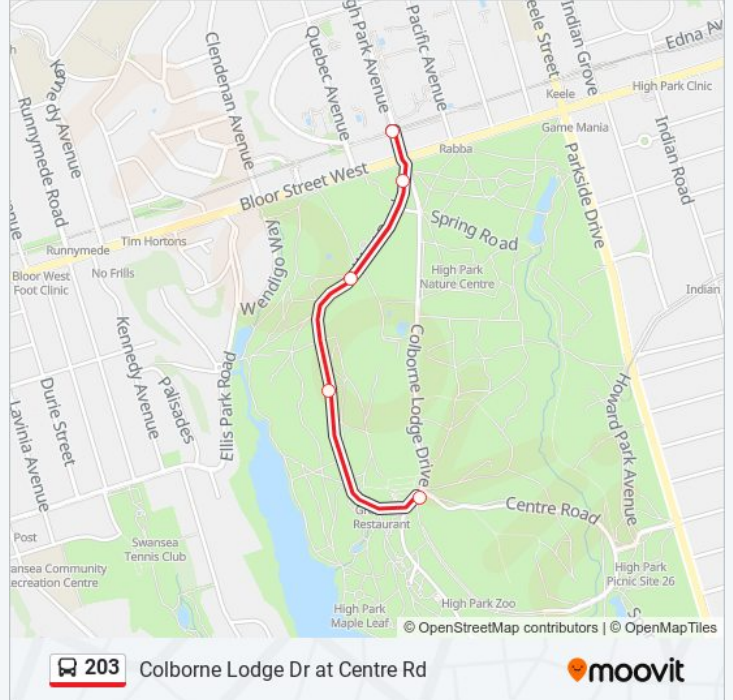

 203

Colborne Lodge Dr at Centre Rd

Get The App

The 203 bus line (Colborne Lodge Dr at Centre Rd) has 2 routes. For regular weekdays, their operation hours are:
(1) Colborne Lodge Dr at Centre Rd: 08:00 - 19:00(2) High Park Station at Bus Bay 3: 08:06 - 19:06
Use the Moovit App to find the closest 203 bus station near you and find out when is the next 203 bus arriving.

Direction: Colborne Lodge Dr at Centre Rd

5 stops

[VIEW LINE SCHEDULE](#)

High Park Station at Bus Bay 3

West Rd at Bloor St West South Side

West Rd at Swimming Pool

West Rd at Baseball Field

Colborne Lodge Dr at Centre Rd

203 bus Time Schedule

Colborne Lodge Dr at Centre Rd Route Timetable:

Sunday	08:00 - 19:00
Monday	Not Operational
Tuesday	Not Operational
Wednesday	Not Operational
Thursday	Not Operational
Friday	Not Operational
Saturday	08:00 - 19:00

203 bus Info

Direction: Colborne Lodge Dr at Centre Rd

Stops: 5

Trip Duration: 6 min

Line Summary:

Direction: High Park Station at Bus Bay 3

4 stops

[VIEW LINE SCHEDULE](#)