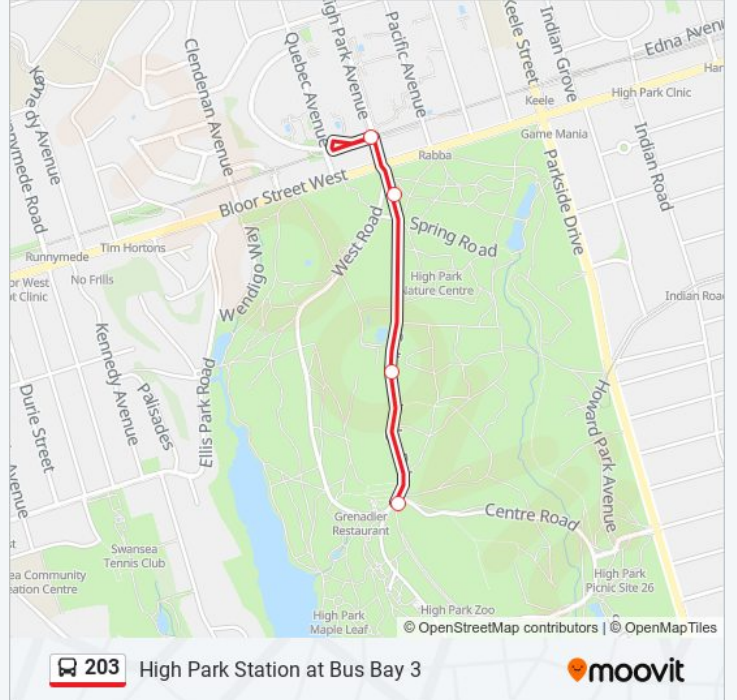

Direction: Colborne Lodge Dr at Centre Rd

5 stops

[VIEW LINE SCHEDULE](#)

High Park Station at Bus Bay 3

West Rd at Bloor St West South Side

West Rd at Swimming Pool

West Rd at Baseball Field

Colborne Lodge Dr at Centre Rd

203 bus Info

Direction: Colborne Lodge Dr at Centre Rd

Stops: 5

Trip Duration: 6 min

Line Summary:

Direction: High Park Station at Bus Bay 3

4 stops

[VIEW LINE SCHEDULE](#)

Colborne Lodge Dr at Centre Rd

Colborne Lodge Dr at Swimming Pool

Colborne Lodge Dr at Bloor St West

High Park Station at Bus Bay 3

203 bus Time Schedule

High Park Station at Bus Bay 3 Route Timetable:

Sunday	08:06 - 19:06
Monday	Not Operational
Tuesday	Not Operational
Wednesday	Not Operational
Thursday	Not Operational
Friday	Not Operational
Saturday	08:06 - 19:06

203 bus Info

Direction: High Park Station at Bus Bay 3

Stops: 4

Trip Duration: 6 min

Line Summary:

203 bus time schedules and route maps are available in an offline PDF at moovitapp.com. Use the [Moovit App](#) to see live bus times, train schedule or subway schedule, and step-by-step directions for all public transit in Toronto.