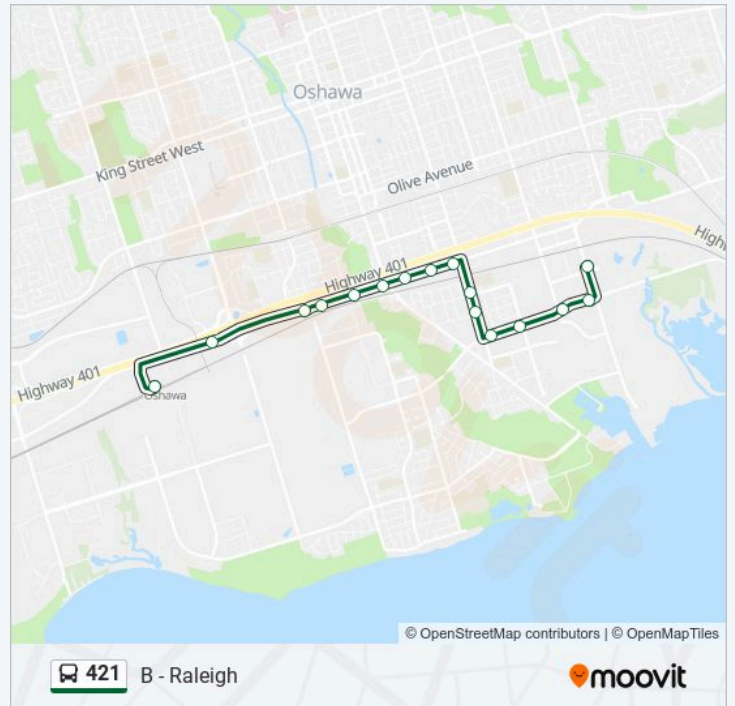

**421 bus Info**

**Direction:** B - Raleigh

**Stops:** 16

**Trip Duration:** 12 min

Ritson Southbound @ Wolfe

Wentworth Eastbound @ Ritson

Wentworth Eastbound @ Nelson

Wentworth Eastbound @ Wilson

Wentworth Eastbound @ Farewell

Farewell Northbound @ Raleigh

**Line Summary:**

**Direction: C - Courtice**

67 stops

[VIEW LINE SCHEDULE](#)

Oshawa Station

Eastbound @ 555 Bloor

Stevenson Northbound @ Laval

Stevenson Northbound @ Gibb

Gibb Eastbound @ Stevenson (East Side Stop)

Oshawa Centre Terminal

Eastbound @ 431 Gibb

Gibb Eastbound @ Grenfell

Gibb Eastbound @ Montrave

Park Southbound @ Marland