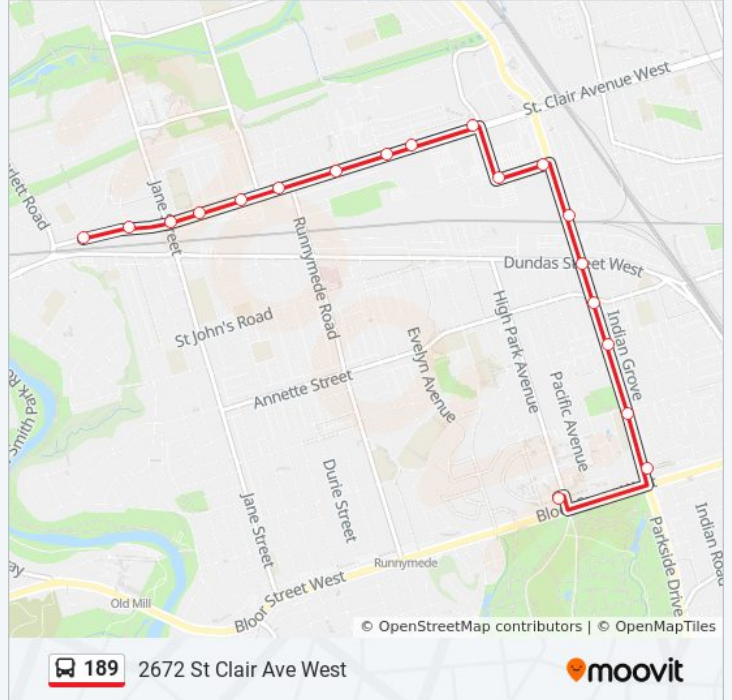

Use the Moovit App to find the closest 189 bus station near you and find out when is the next 189 bus arriving.

Direction: 2672 St Clair Ave West

19 stops

[VIEW LINE SCHEDULE](#)

- High Park Station
- Keele St at Bloor St West - Keele Station
- Keele St at Glenlake Ave
- Keele St at Humberside Ave
- Keele St at Annette St
- Keele St at Dundas St West
- Keele St at Junction Rd
- West Toronto St at Keele St
- West Toronto St at Old Stock Yards Rd
- Gunns Loop at St Clair Ave West
- St Clair Ave West at Mondovi Gate West Side
- St Clair Ave West at Symes Rd
- St Clair Ave West at Britannia Ave
- St Clair Ave West at Runnymede Rd West Side
- St Clair Ave West at Mould Ave
- St Clair Ave West at Mariposa Ave
- St Clair Ave West at Jane St
- St Clair Ave West at Florence Cres
- 2672 St Clair Ave West

189 bus Time Schedule

2672 St Clair Ave West Route Timetable:

Sunday	12:22 AM - 1:17 AM
Monday	12:00 AM - 11:45 PM
Tuesday	12:12 AM - 11:45 PM
Wednesday	12:12 AM - 11:45 PM
Thursday	12:12 AM - 11:45 PM
Friday	12:12 AM - 11:34 PM
Saturday	12:00 AM - 11:54 PM

189 bus Info

Direction: 2672 St Clair Ave West

Stops: 19

Trip Duration: 16 min

Line Summary:

Direction: High Park Station

26 stops

[VIEW LINE SCHEDULE](#)

189 bus Info

Direction: High Park Station

Stops: 26

Trip Duration: 20 min

Line Summary:

Keele St at Junction Rd

Keele St at Dundas St West South Side

Keele St at Annette St